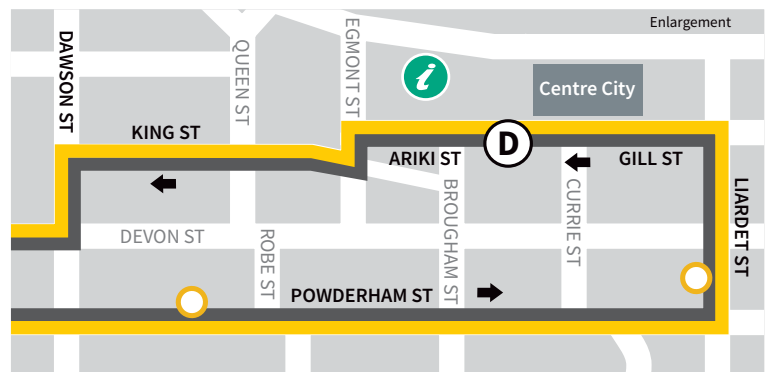

Citylink is operated by Transit Coachlines with the support of the Taranaki Regional Council

Ph 0800 87 22 87

www.taranakibus.info

TaranakiPublicTransport