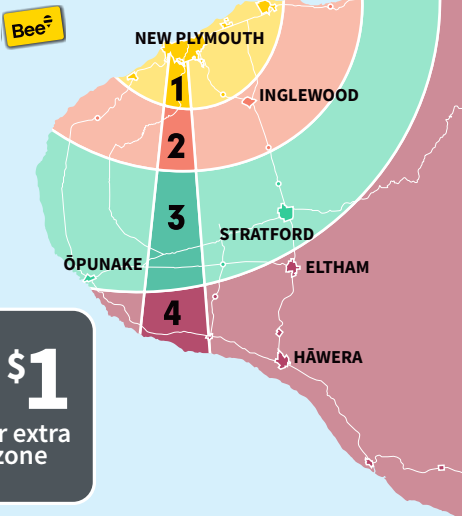

## ROUTE 3 before 10am

- KEY**
- Bus stop shelter
  - Bus stop
  - 📍 i-Site Puke Ariki
  - Centre City

**ZONE**  
**1**

Depart Arika St	Hospital Maternity entrance	(opp.) Devon Intermediate	Cook St Shops	Tukapa St	Arrive Arika St
(D)	1	2	3	4	(D)
<b>7.03 AM</b>	7.09 AM	7.14 AM	7.17 AM	7.20 AM	7.27 AM
<b>7.30</b>	7.39	7.44	7.47	7.50	8.00
<b>8.10</b>	8.19	8.24	8.27	8.30	8.40
<b>9.00</b>	9.09	9.14	9.17	9.20	9.30
<b>9.30</b>	9.39	9.44	9.47	9.50	10.00

## ROUTE 3 after 10am

SCAN TO VIEW  
TIMETABLE ONLINE

Depart Arika St	(opp.) Devon Intermediate	Cook St Shops	Tukapa St	Hospital Maternity entrance	Arrive Arika St
(D)	1	2	3	4	(D)
<b>10.40 AM</b>	10.43 AM	10.46 AM	10.49 AM	10.52 AM	11.10 AM
<b>11.50</b>	11.55	11.59	12.01 PM	12.05 PM	12.20 PM
<b>1.05 PM</b>	1.10 PM	1.14 PM	1.16	1.20	1.35
<b>2.15</b>	2.20	2.24	2.26	2.30	2.44
<b>3.40</b>	3.45	3.49	3.51	3.55	4.10
<b>4.20</b>	4.25	4.29	4.31	4.35	4.50
<b>5.10</b>	5.15	5.19	5.21	5.25	5.38
<b>5.50</b>	5.55	5.59	6.01	6.05	6.20

**6.20** service runs from Arika St until last passenger disembarks (drop off service only)

Times in **BOLD** are scheduled, all other times are approximate

EFFECTIVE FROM 31 JANUARY 2022

## Fare Zones

Adult / Child (5-18)  
NZ SuperGold (peak hours)

**\$2** Bee  
Single zone

**+\$1**  
Per extra zone

**\$3** Cash  
Single zone