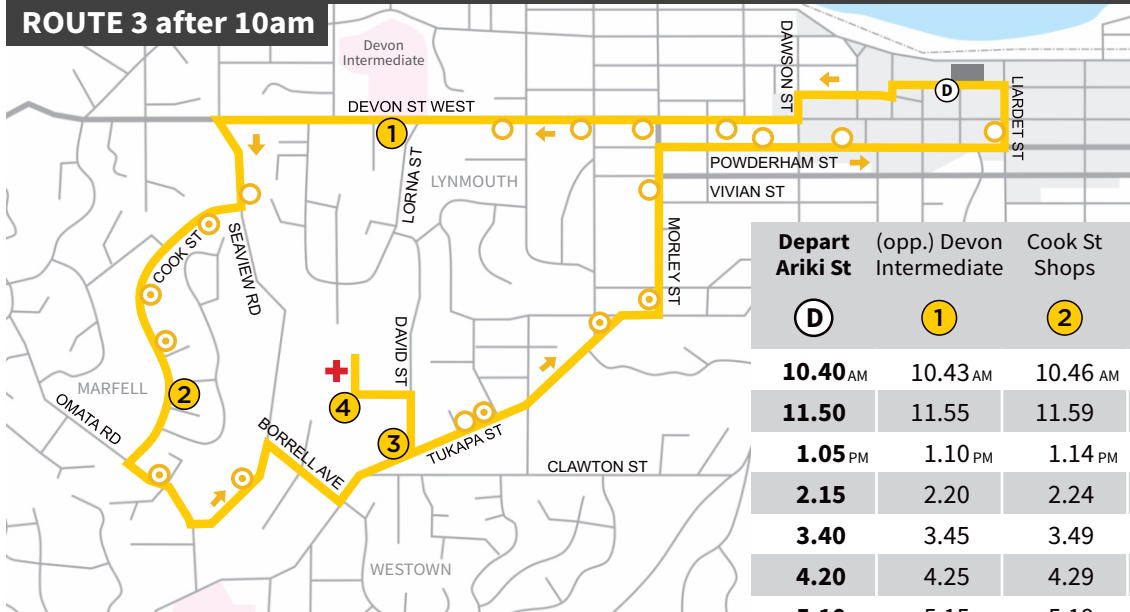

# ROUTE 3 Lynmouth/Marfell

MONDAY TO FRIDAY

## ROUTE 3 before 10am

- KEY**
- Bus stop shelter
  - Bus stop
  - 📍 i-Site Puke Ariki
  - Centre City

**ZONE**  
**1**

Depart Arika St	Hospital Maternity entrance	(opp.) Devon Intermediate	Cook St Shops	Tukapa St	Arrive Arika St
(D)	1	2	3	4	(D)
<b>7.03 AM</b>	7.09 AM	7.14 AM	7.17 AM	7.20 AM	7.27 AM
<b>7.30</b>	7.39	7.44	7.47	7.50	8.00
<b>8.10</b>	8.19	8.24	8.27	8.30	8.40
<b>9.00</b>	9.09	9.14	9.17	9.20	9.30
<b>9.30</b>	9.39	9.44	9.47	9.50	10.00

## ROUTE 3 after 10am

SCAN TO VIEW  
TIMETABLE ONLINE

Depart Arika St	(opp.) Devon Intermediate	Cook St Shops	Tukapa St	Hospital Maternity entrance	Arrive Arika St
(D)	1	2	3	4	(D)
<b>10.40 AM</b>	10.43 AM	10.46 AM	10.49 AM	10.52 AM	11.10 AM
<b>11.50</b>	11.55	11.59	12.01 PM	12.05 PM	12.20 PM
<b>1.05 PM</b>	1.10 PM	1.14 PM	1.16	1.20	1.35
<b>2.15</b>	2.20	2.24	2.26	2.30	2.44
<b>3.40</b>	3.45	3.49	3.51	3.55	4.10
<b>4.20</b>	4.25	4.29	4.31	4.35	4.50
<b>5.10</b>	5.15	5.19	5.21	5.25	5.38
<b>5.50</b>	5.55	5.59	6.01	6.05	6.20

**6.20** service runs from Arika St until last passenger disembarks (drop off service only)

Times in **BOLD** are scheduled, all other times are approximate

EFFECTIVE FROM 31 JANUARY 2022