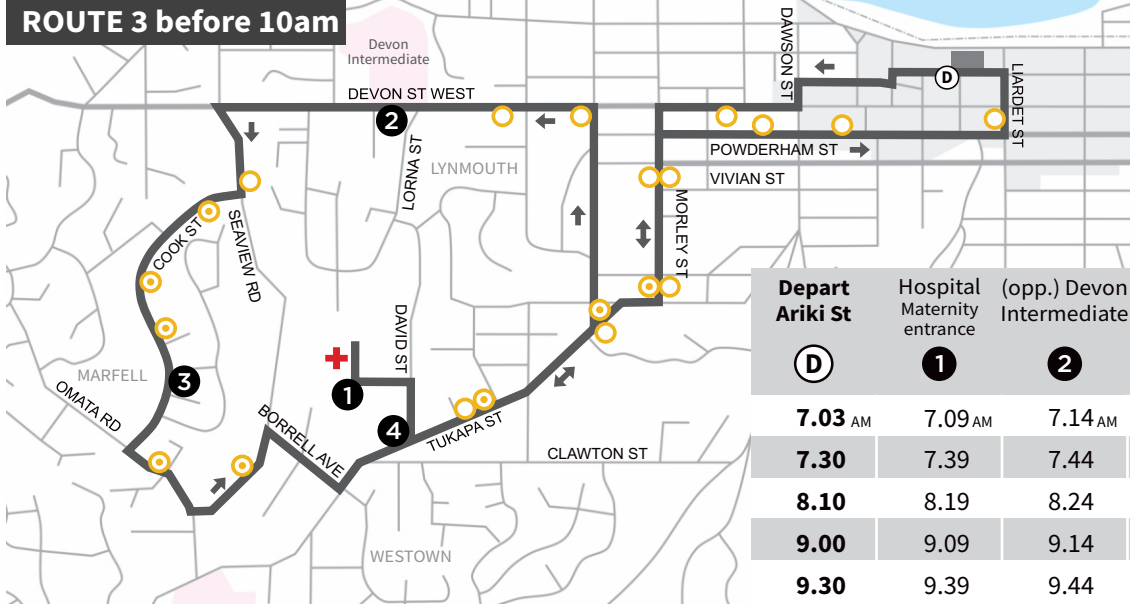

# ROUTE 3 Lynmouth/Marfell

MONDAY TO FRIDAY

## ROUTE 3 before 10am

- KEY**
- Bus stop shelter
  - Bus stop
  - 📍 i-Site Puke Ariki
  - Centre City

**ZONE**  
**1**

Depart Arika St	Hospital Maternity entrance	(opp.) Devon Intermediate	Cook St Shops	Tukapa St	Arrive Arika St
(D)	1	2	3	4	(D)
<b>7.03 AM</b>	7.09 AM	7.14 AM	7.17 AM	7.20 AM	7.27 AM
<b>7.30</b>	7.39	7.44	7.47	7.50	8.00
<b>8.10</b>	8.19	8.24	8.27	8.30	8.40
<b>9.00</b>	9.09	9.14	9.17	9.20	9.30
<b>9.30</b>	9.39	9.44	9.47	9.50	10.00

## ROUTE 3 after 10am

SCAN TO VIEW  
TIMETABLE ONLINE

Depart Arika St	(opp.) Devon Intermediate	Cook St Shops	Tukapa St	Hospital Maternity entrance	Arrive Arika St
(D)	1	2	3	4	(D)
<b>10.40 AM</b>	10.43 AM	10.46 AM	10.49 AM	10.52 AM	11.10 AM
<b>11.50</b>	11.55	11.59	12.01 PM	12.05 PM	12.20 PM
<b>1.05 PM</b>	1.10 PM	1.14 PM	1.16	1.20	1.35
<b>2.15</b>	2.20	2.24	2.26	2.30	2.44
<b>3.40</b>	3.45	3.49	3.51	3.55	4.10
<b>4.20</b>	4.25	4.29	4.31	4.35	4.50
<b>5.10</b>	5.15	5.19	5.21	5.25	5.38
<b>5.50</b>	5.55	5.59	6.01	6.05	6.20

**6.20** service runs from Arika St until last passenger disembarks (drop off service only)

Times in **BOLD** are scheduled, all other times are approximate

EFFECTIVE FROM 31 JANUARY 2022