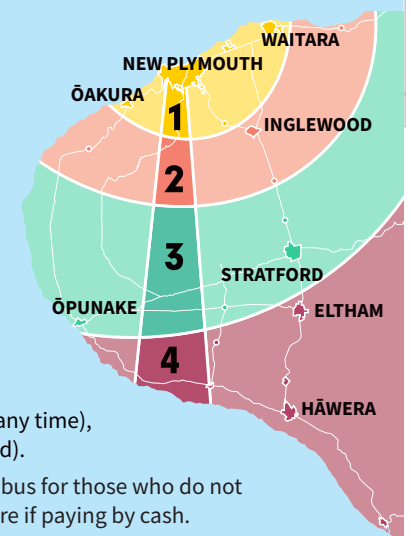

ROUTE 45 Ōākura to NPBHS

SCHOOL SERVICE*

- KEY**
- i-Site
 - Route Direction - AM
 - Route Direction - PM
 - Oakura Hall

Current February 2023

ROUTE 45 Devon to Oakura

Russell Dr./Kaitake Pl.	7.40 AM	Devon Int.	3.15 PM
Ōākura Hall	7.50	Spotswood	3.18
Spotswood College	8.10	Opp. Oakura Hall	3.25
Devon Intermediate	8.15	Dixon St	3.30
NPBHS	8.30		

Fare Zones

Bee Card Fares

Adult /Child (5-18)

\$2 Bee Card Single zone	+\$1 Per extra zone
\$3 Cash Single zone	

FREE Travel for children under 5 years (any time), and WITT students (ID must be presented).