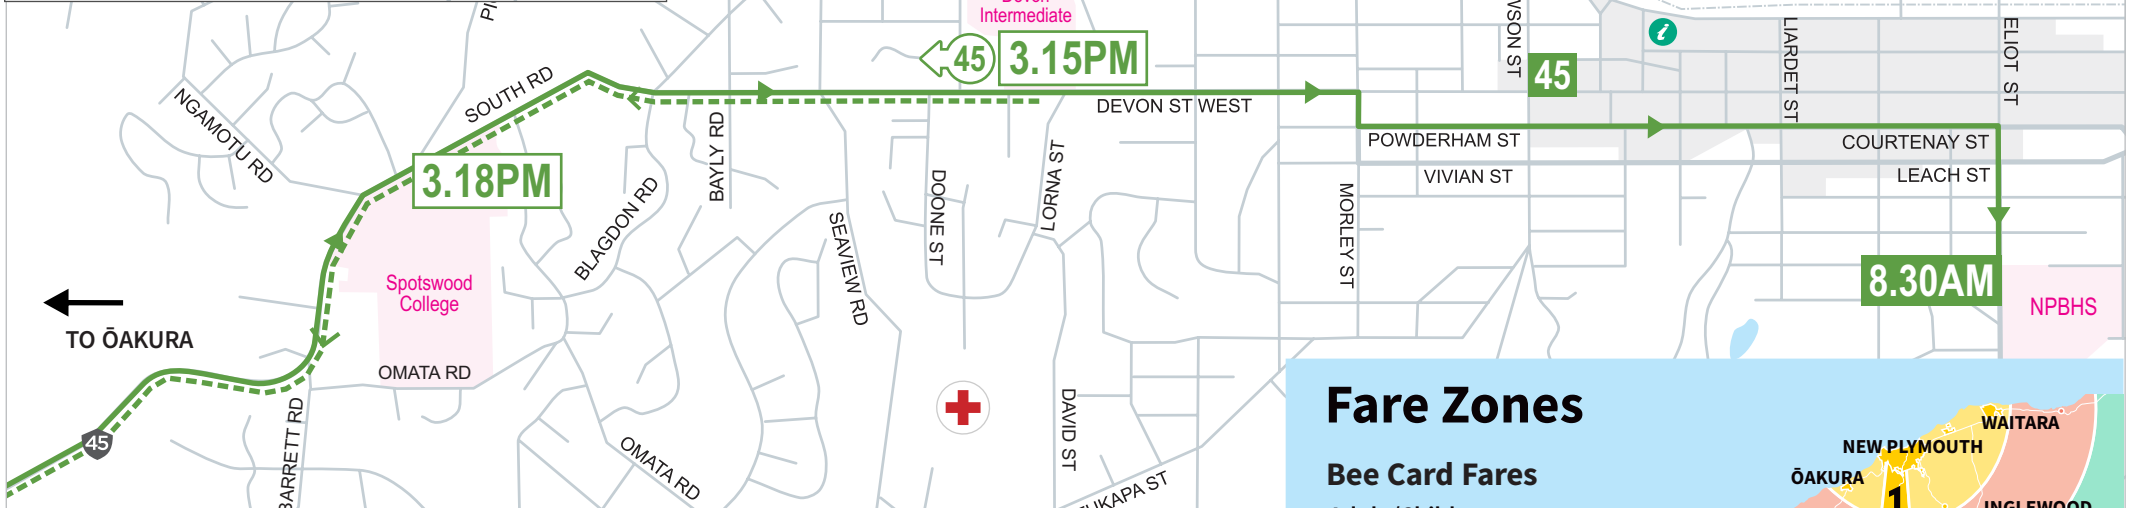

ROUTE 45 Ōākura to NPBHS

SCHOOL SERVICE*

- KEY**
- i-Site
 - Route Direction - AM
 - Route Direction - PM
 - Oakura Hall

Current February 2023

ROUTE 45 Devon to Oakura

Russell Dr./Kaitake Pl.	7.40 AM	Devon Int.	3.15 PM
Ōākura Hall	7.50	Spotswood	3.18
Spotswood College	8.10	Opp. Oakura Hall	3.25
Devon Intermediate	8.15	Dixon St	3.30
NPBHS	8.30		

Fare Zones

Bee Card Fares

Adult /Child (5-18)

\$2 Bee Card Single zone	+\$1 Per extra zone
\$3 Cash Single zone	

FREE Travel for children under 5 years (any time), and WITT students (ID must be presented).