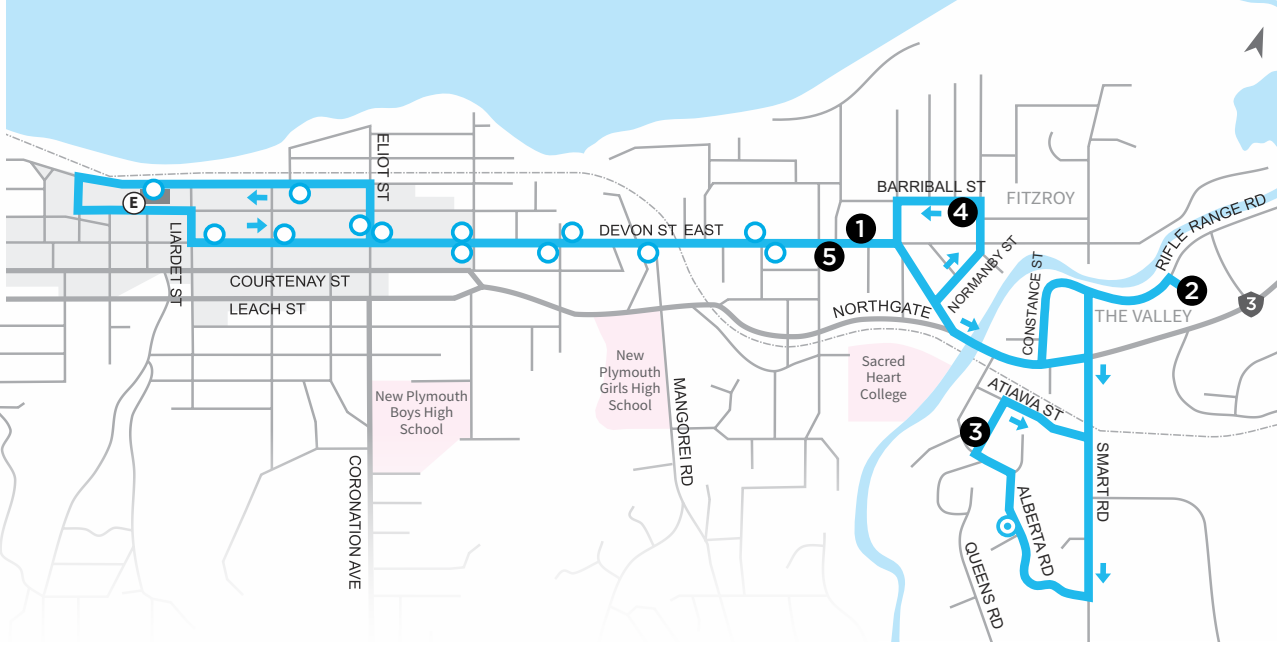

ROUTE 9 Fitzroy/The Valley/Glen Avon

MONDAY TO FRIDAY

KEY

- Bus stop shelter
- Bus stop
- i-Site Puke Ariki
- Centre City

ZONE 1

Depart Arikiri St	RJ Eagar Fitzroy	The Valley	Tupoki St	Fitzroy School	Devon & Paynters	Arrive Arikiri St
(E)	1	2	3	4	5	(E)
	7.06 AM	7.10 AM	7.14 AM	7.20 AM	7.22 AM	7.30 AM
7.30 AM	7.37	7.41	7.45	7.52	7.54	8.05
8.10	8.17	8.21	8.25	8.32	8.34	8.45
9.00	9.07	9.11	9.15	9.22	9.24	9.30
9.40	9.47	9.51	9.54	10.01	10.03	10.10
11.15	11.22	11.26	11.30	11.36	11.38	11.46
1.00 PM	1.07 PM	1.11 PM	1.15 PM	1.22 PM	1.24 PM	1.30 PM
2.15	2.22	2.26	2.30	2.36	2.38	2.46
3.40	3.47	3.51	3.55	4.02	4.04	4.18
4.20	4.27	4.31	4.35	4.42	4.44	4.55
5.10	5.17	5.21	5.25	5.32	5.34	5.38
5.50	5.57	6.00	6.04	6.08	6.10	6.20
6.20	service runs from Arikiri St until last passenger disembarks (drop off service only)					

Fare Zones

SCAN TO VIEW CURRENT FARES INFORMATION

SCAN TO DOWNLOAD transit APP

Citylink is operated by Transit Coachlines with the support of the Taranaki Regional Council

Ph 0800 87 22 87

www.taranakibus.info

TaranakiPublicTransport