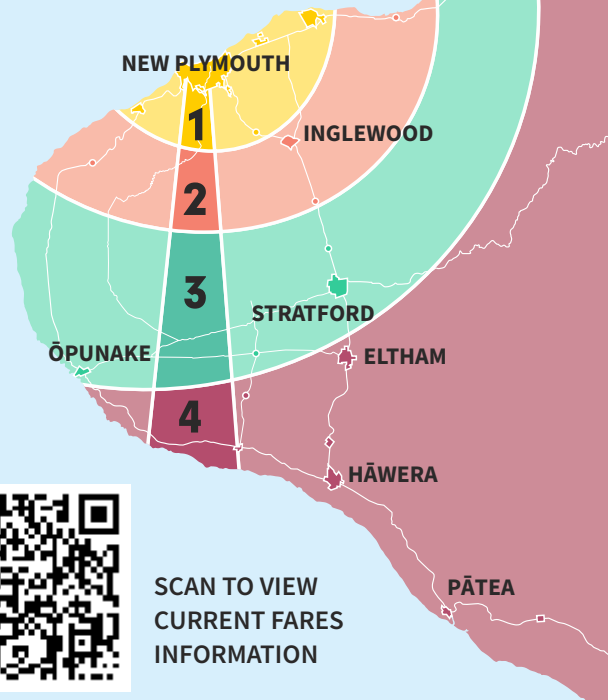

ROUTE 9 Fitzroy/The Valley/Glen Avon

MONDAY TO FRIDAY

KEY

- Bus stop shelter
- Bus stop
- i-Site Puke Ariki
- Centre City

ZONE 1

Depart Arikiri St	RJ Eagar Fitzroy	The Valley	Tupoki St	Fitzroy School	Devon & Paynters	Arrive Arikiri St
(E)	1	2	3	4	5	(E)
	7.06 AM	7.10 AM	7.14 AM	7.20 AM	7.22 AM	7.30 AM
7.30 AM	7.37	7.41	7.45	7.52	7.54	8.05
8.10	8.17	8.21	8.25	8.32	8.34	8.45
9.00	9.07	9.11	9.15	9.22	9.24	9.30
9.40	9.47	9.51	9.54	10.01	10.03	10.10
11.15	11.22	11.26	11.30	11.36	11.38	11.46
1.00 PM	1.07 PM	1.11 PM	1.15 PM	1.22 PM	1.24 PM	1.30 PM
2.15	2.22	2.26	2.30	2.36	2.38	2.46
3.40	3.47	3.51	3.55	4.02	4.04	4.18
4.20	4.27	4.31	4.35	4.42	4.44	4.55
5.10	5.17	5.21	5.25	5.32	5.34	5.38
5.50	5.57	6.00	6.04	6.08	6.10	6.20
6.20	service runs from Arikiri St until last passenger disembarks (drop off service only)					

Fare Zones

SCAN TO VIEW CURRENT FARES INFORMATION

SCAN TO DOWNLOAD transit APP

Citylink is operated by Transit Coachlines with the support of the Taranaki Regional Council

Ph 0800 87 22 87

www.taranakibus.info

TaranakiPublicTransport