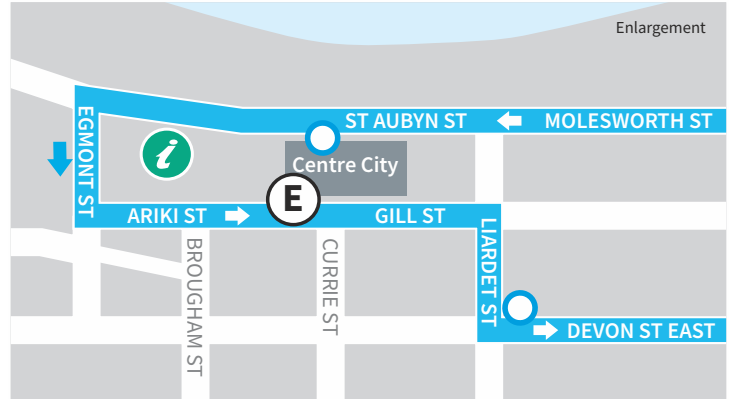

ROUTE 9 Fitzroy/The Valley/Glen Avon

MONDAY TO FRIDAY

KEY

- Bus stop shelter
- Bus stop
- i-Site Puke Ariki
- Centre City

ZONE 1

Depart Arikiri St	RJ Eagar Fitzroy	The Valley	Tupoki St	Fitzroy School	Devon & Paynters	Arrive Arikiri St
(E)	1	2	3	4	5	(E)
	7.06 AM	7.10 AM	7.14 AM	7.20 AM	7.22 AM	7.30 AM
7.30 AM	7.37	7.41	7.45	7.52	7.54	8.05
8.10	8.17	8.21	8.25	8.32	8.34	8.45
9.00	9.07	9.11	9.15	9.22	9.24	9.30
9.40	9.47	9.51	9.54	10.01	10.03	10.10
11.15	11.22	11.26	11.30	11.36	11.38	11.46
1.00 PM	1.07 PM	1.11 PM	1.15 PM	1.22 PM	1.24 PM	1.30 PM
2.15	2.22	2.26	2.30	2.36	2.38	2.46
3.40	3.47	3.51	3.55	4.02	4.04	4.18
4.20	4.27	4.31	4.35	4.42	4.44	4.55
5.10	5.17	5.21	5.25	5.32	5.34	5.38
5.50	5.57	6.00	6.04	6.08	6.10	6.20
6.20	service runs from Arikiri St until last passenger disembarks (drop off service only)					

TaranakiPublicTransport