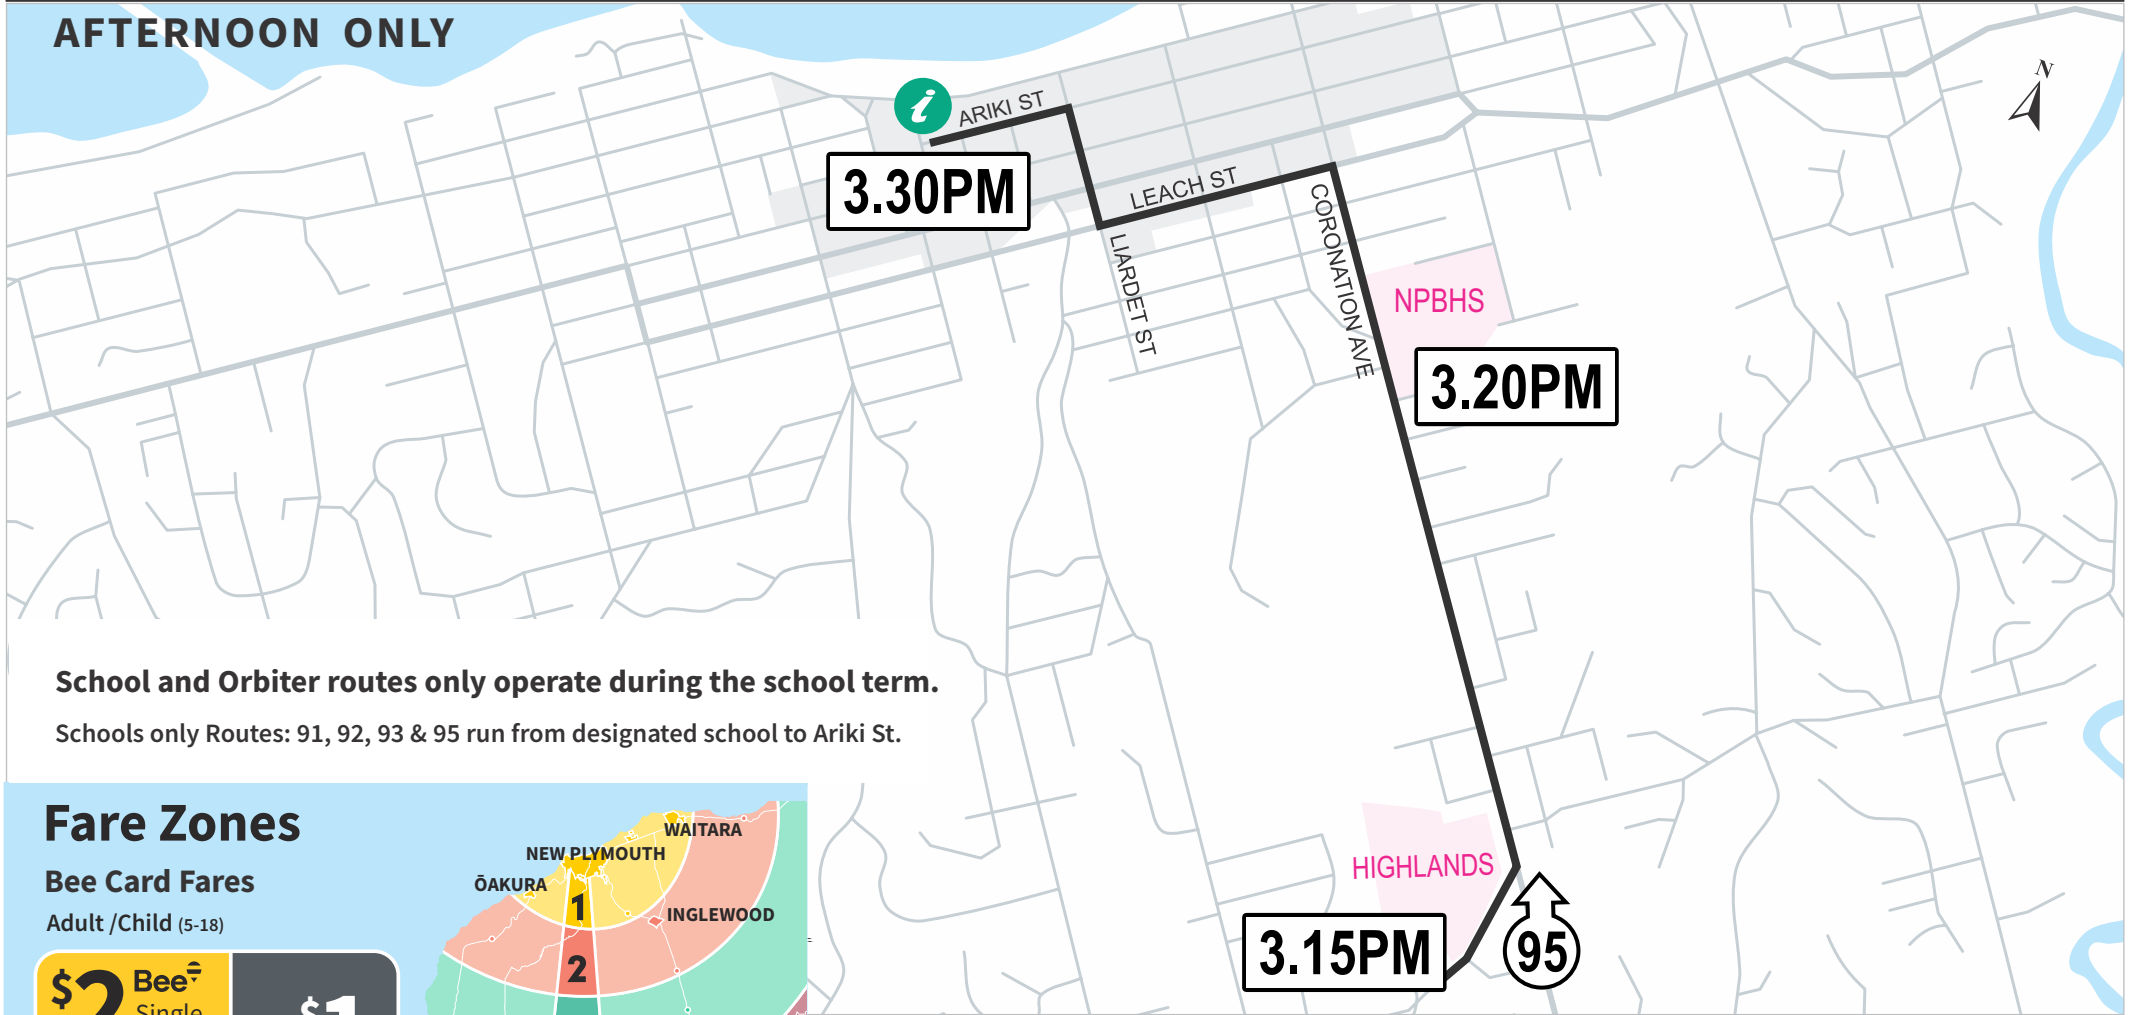

# ROUTE 95

## Highlands Intermediate to Bus Centre

### AFTERNOON ONLY

School and Orbiter routes only operate during the school term.

Schools only Routes: 91, 92, 93 & 95 run from designated school to Arika St.

### Fare Zones