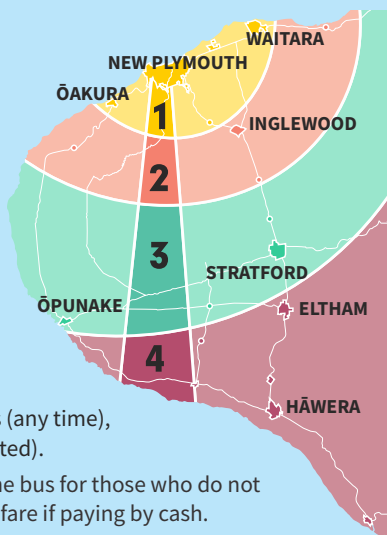

# ROUTE 95

### AFTERNOON ONLY

School and Orbiter routes only operate during the school term.

Schools only Routes: 91, 92, 93 & 95 run from designated school to Arika St.

### Fare Zones

#### Bee Card Fares

Adult /Child (5-18)

<b>\$2</b> Bee Card Single zone	<b>+\$1</b> Per extra zone
<b>\$3</b> Cash Single zone	

FREE Travel for children under 5 years (any time), and WITT students (ID must be presented).