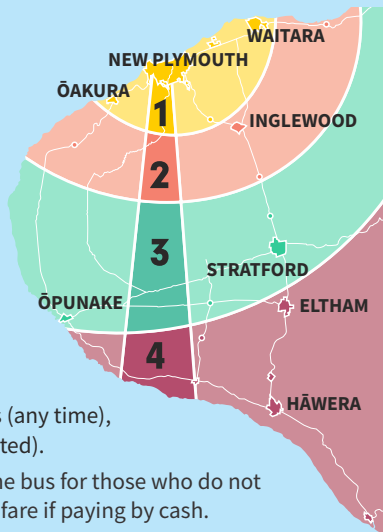

# ROUTE 92

#### AFTERNOON ONLY

### Fare Zones

#### Bee Card Fares

Adult /Child (5-18)

<b>\$2</b> Bee Card Single zone	<b>+\$1</b> Per extra zone
<b>\$3</b> Cash Single zone	

FREE Travel for children under 5 years (any time), and WITT students (ID must be presented).