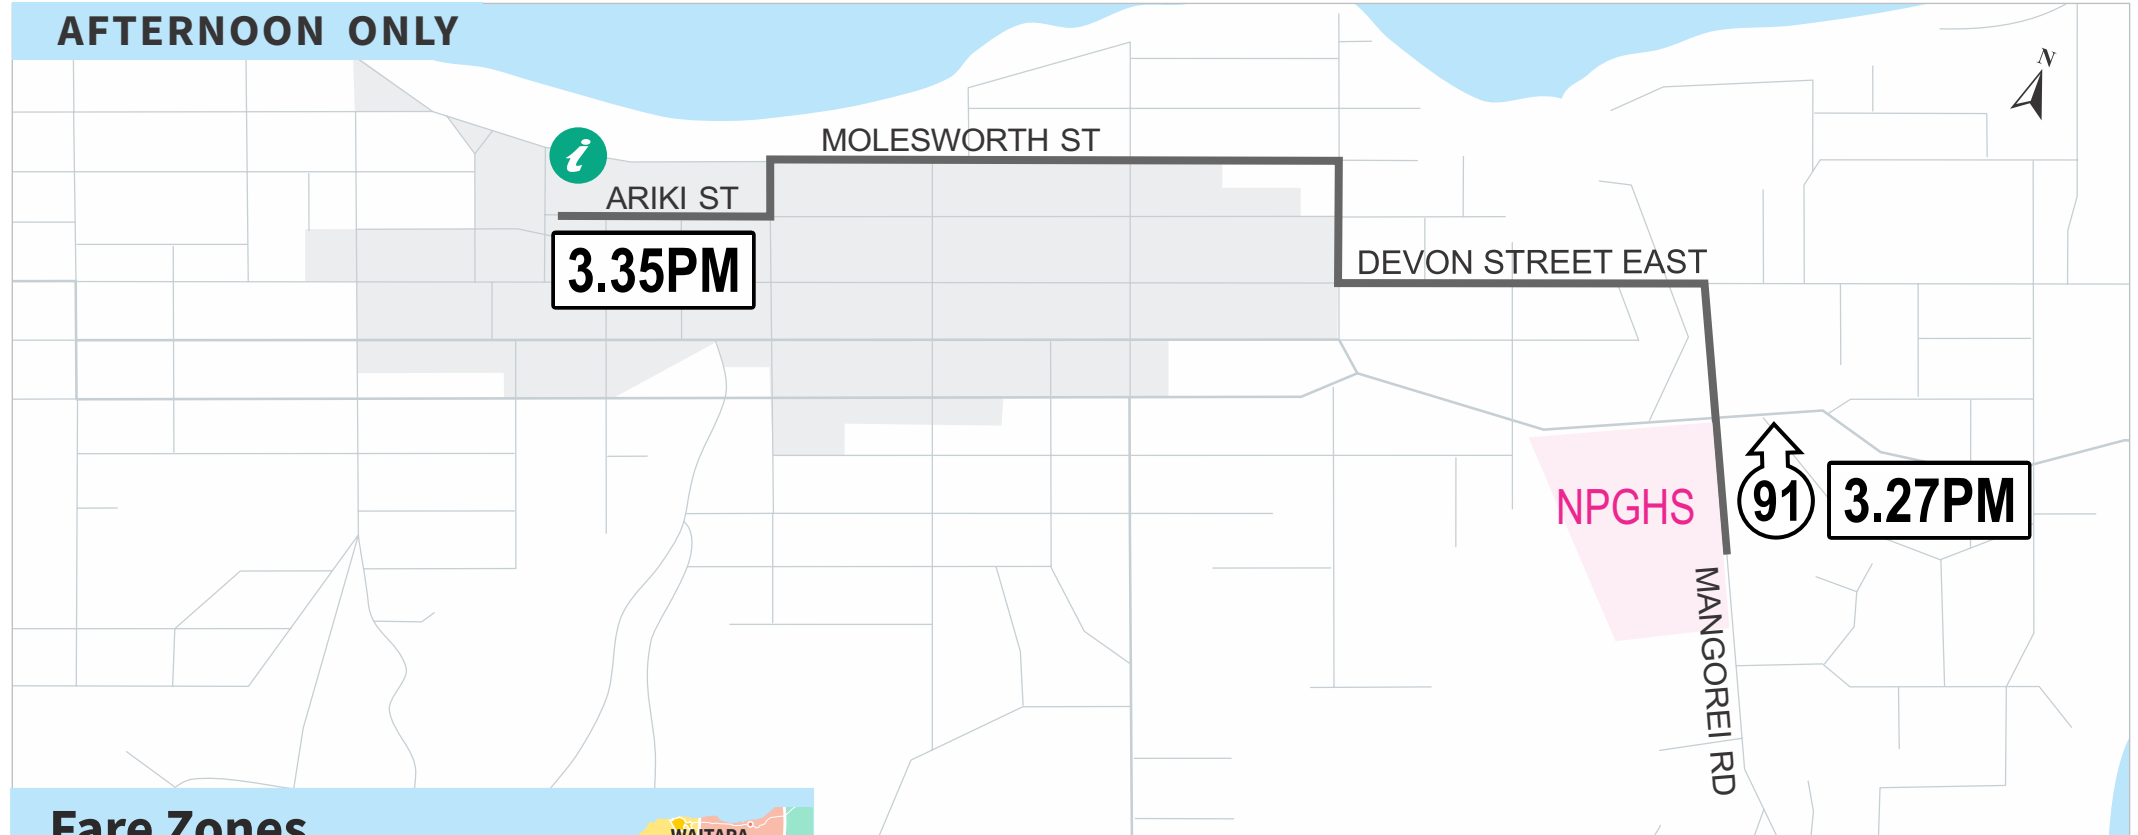

# ROUTE 91

## NPGHS to Bus Centre (2 buses)

### Fare Zones