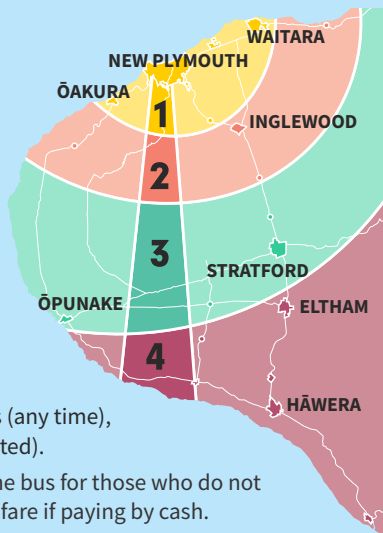

# ROUTE 91

#### AFTERNOON ONLY

### Fare Zones

#### Bee Card Fares

Adult /Child (5-18)

<b>\$2</b> Bee Card Single zone	<b>+\$1</b> Per extra zone
<b>\$3</b> Cash Single zone	

FREE Travel for children under 5 years (any time), and WITT students (ID must be presented).