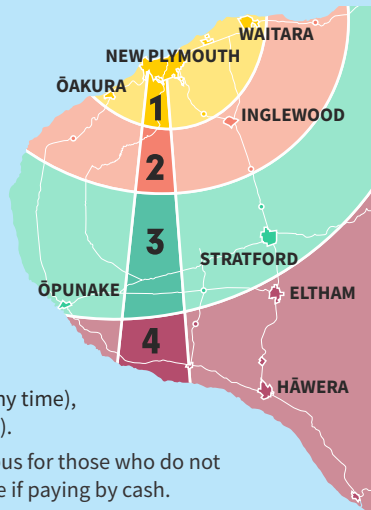

ROUTE

44

Ōakura to Highlands Intermediate

SCHOOL SERVICE*

- KEY**
- i i-Site
 - ➔ Route Direction - AM
 - ➔ Route Direction - PM
- Current April 2023

ROUTE 44 Oakura to Sacred Heart

Upper Wairau Rd	7.40 AM	Highlands Int.	3.15 PM
Ōakura Hall	7.55	Sacred Heart	3.25
Sacred Heart	8.20	Spotswood College	3.36
Highlands Int.	8.30	Ōakura	3.55
*only operates during school terms		Upper Wairau Rd	3.57

Fare Zones

Bee Card Fares

Adult /Child (5-18)

\$2 Bee Card Single zone	+\$1 Per extra zone
\$3 Cash Single zone	

FREE Travel for children under 5 years (any time), and WITT students (ID must be presented).