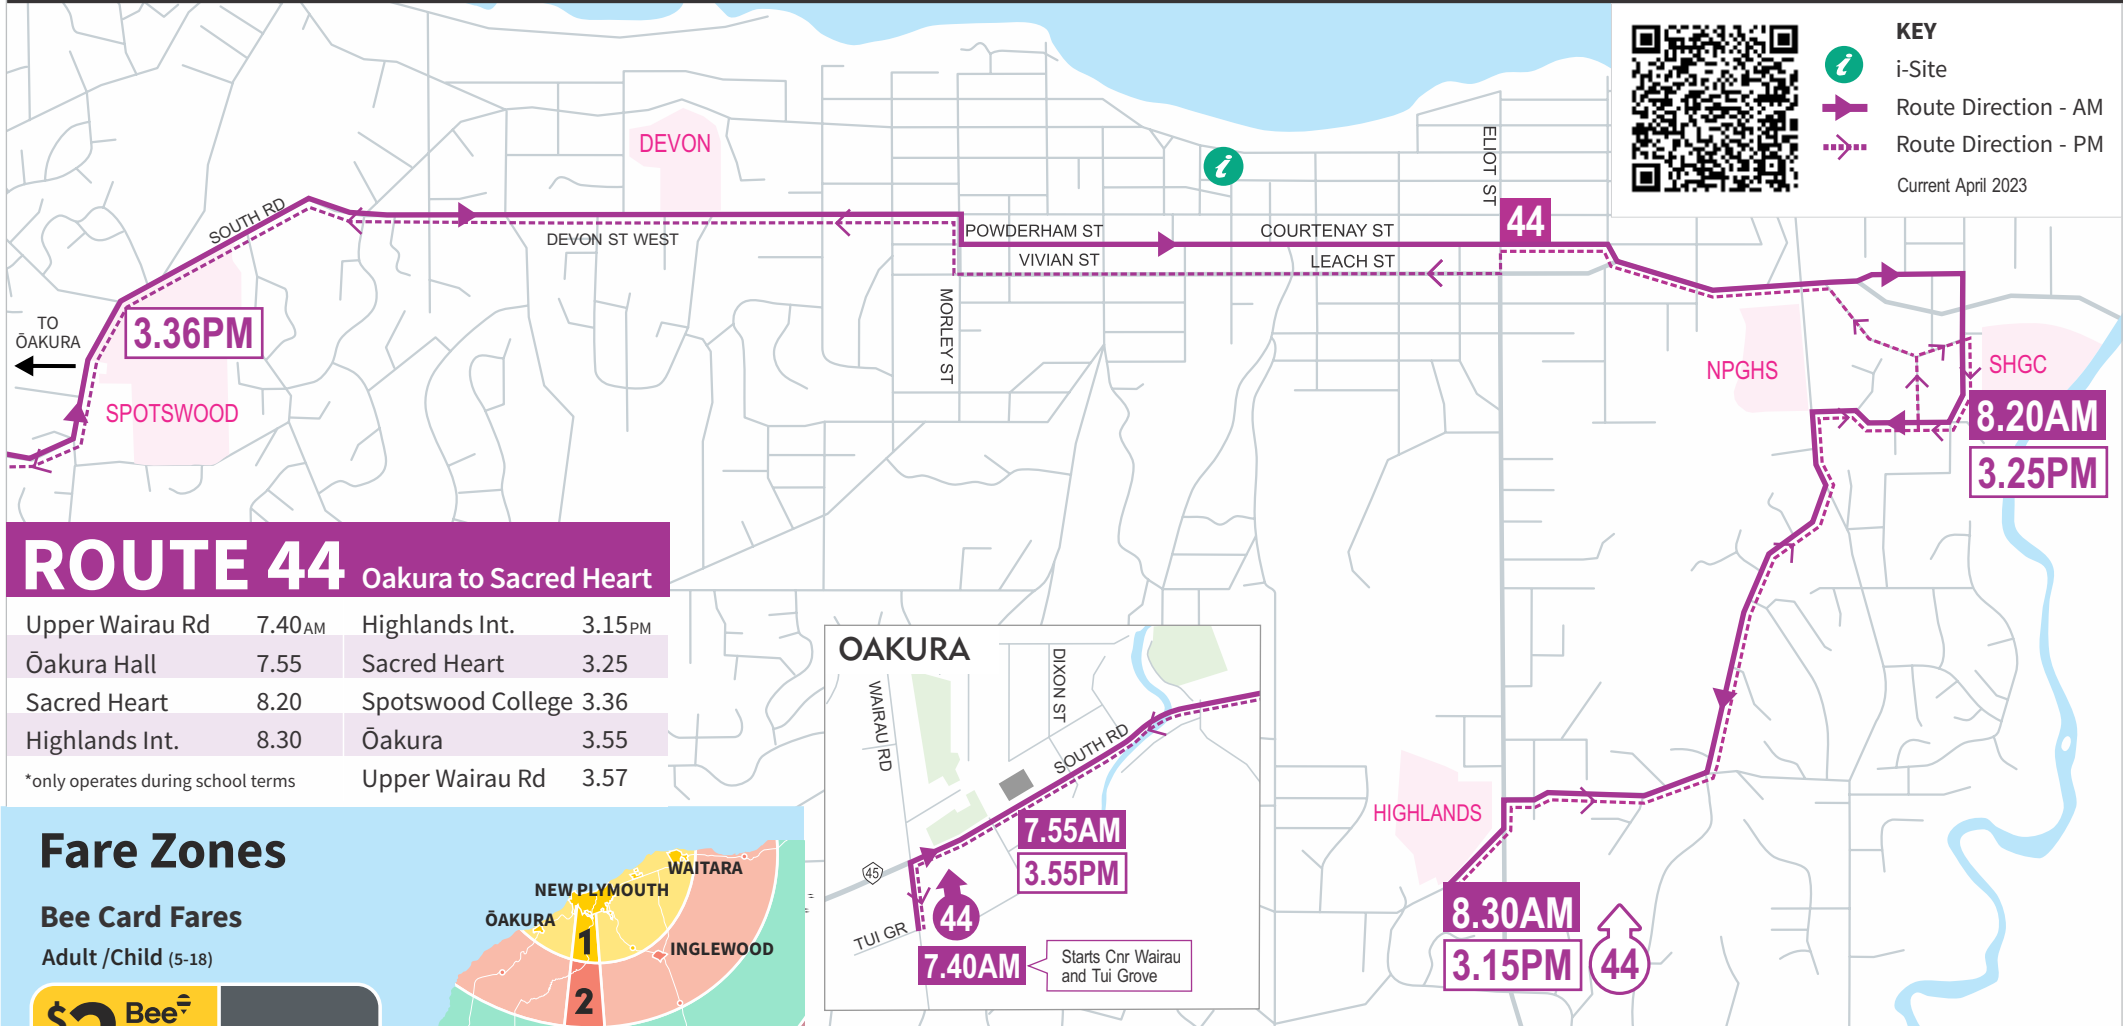

ROUTE

44

Ōakura to Highlands Intermediate

SCHOOL SERVICE*

- KEY**
- i i-Site
 - ➔ Route Direction - AM
 - ➔ Route Direction - PM
- Current April 2023

ROUTE 44 Oakura to Sacred Heart

Upper Wairau Rd	7.40 AM	Highlands Int.	3.15 PM
Ōakura Hall	7.55	Sacred Heart	3.25
Sacred Heart	8.20	Spotswood College	3.36
Highlands Int.	8.30	Ōakura	3.55
*only operates during school terms		Upper Wairau Rd	3.57

Fare Zones

Bee Card Fares

Adult /Child (5-18)

\$2 Bee Card Single zone	+\$1 Per extra zone
\$3 Cash Single zone	

FREE Travel for children under 5 years (any time), and WITT students (ID must be presented).