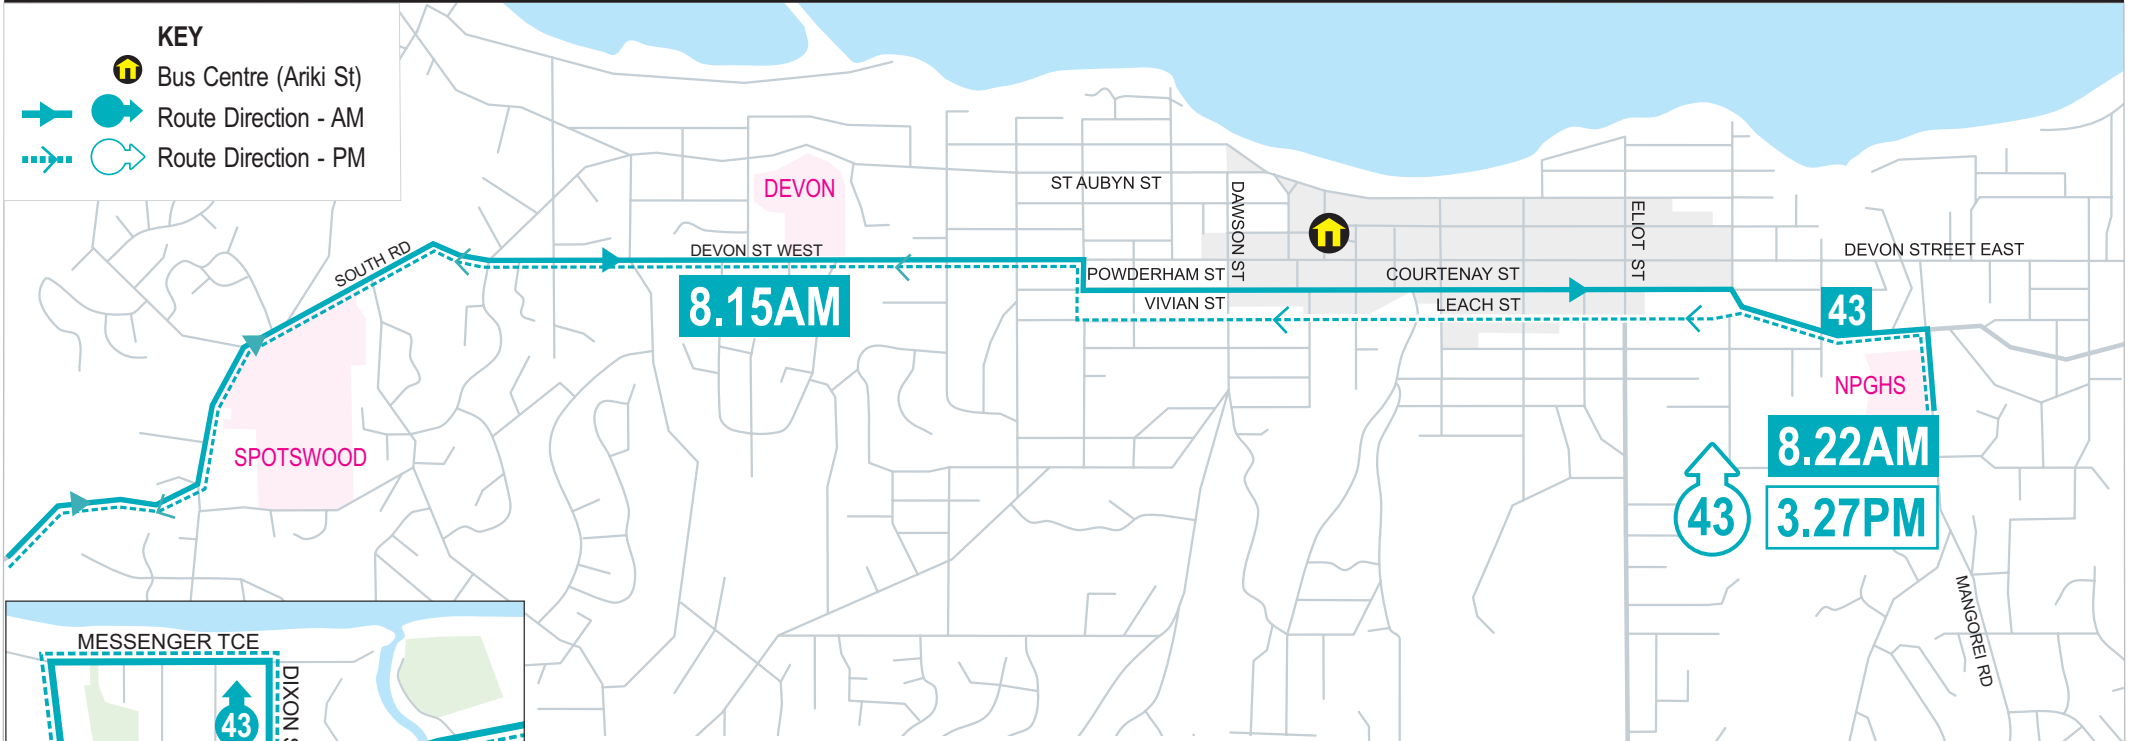

# ROUTE

# Ōakura to NPGHS

# SCHOOL SERVICE\*

- KEY**
- Bus Centre (Ariki St)
  - Route Direction - AM
  - Route Direction - PM

ROUTE 43 Oakura to NPGHS			
Dixon St	7.47AM	NPGHS	3.27PM
Oakura Hall	7.55	Spotswood College	3.43
Devon Int.	8.15	Oakura Hall	4.00
NPGHS	8.22		

## Fare Zones