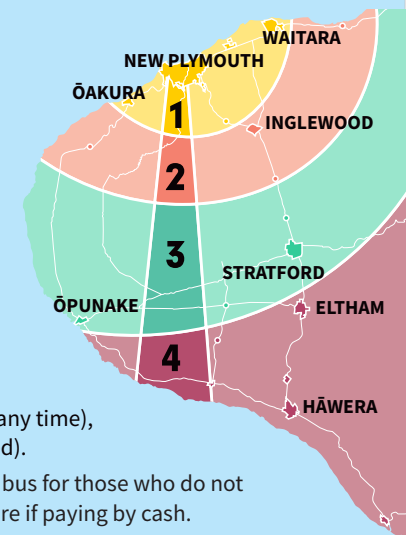

Fare Zones

Bee Card Fares

Adult /Child (5-18)

$2 Bee Card Single zone	+$1 Per extra zone
$3 Cash Single zone	

FREE Travel for children under 5 years (any time), and WITT students (ID must be presented).

Cash payments are still accepted on the bus for those who do not have a Bee Card. You will pay a higher fare if paying by cash.