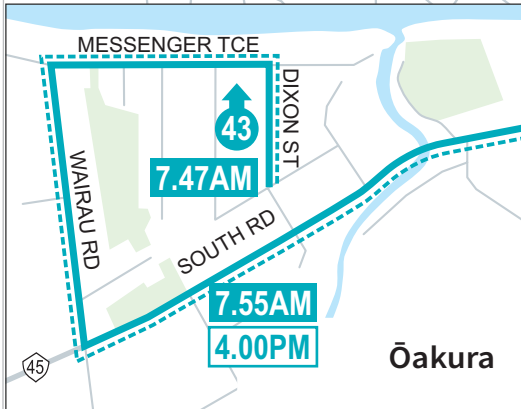

# ROUTE

# Ōakura to NPGHS

# SCHOOL SERVICE\*

- KEY**
- Bus Centre (Ariki St)
  - Route Direction - AM
  - Route Direction - PM

ROUTE 43 Oakura to NPGHS			
Dixon St	7.47AM	NPGHS	3.27PM
Oakura Hall	7.55	Spotswood College	3.43
Devon Int.	8.15	Oakura Hall	4.00
NPGHS	8.22		

## Fare Zones