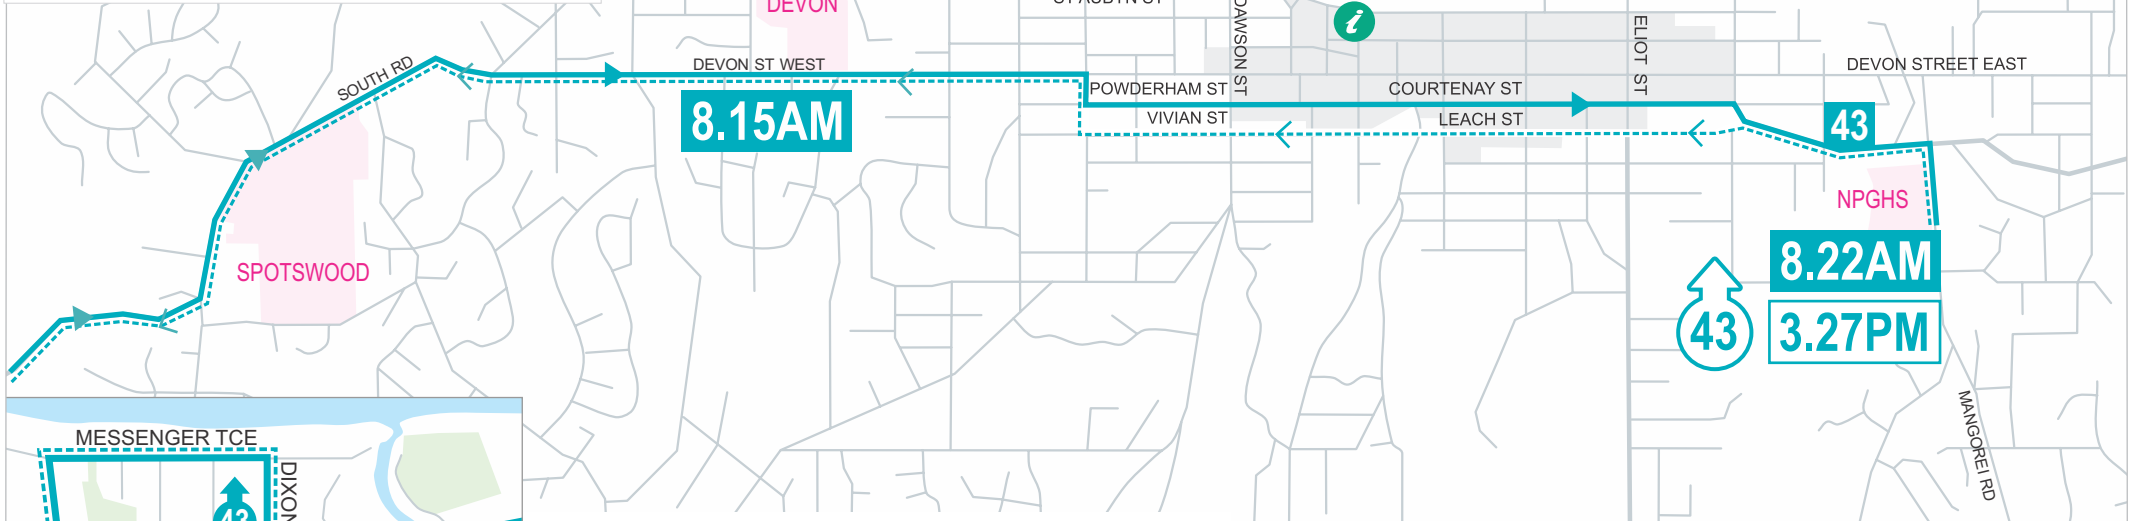

ROUTE 43 Ōākura to NPGHS

SCHOOL SERVICE*

- KEY**
- i-Site
 - Route Direction - AM
 - Route Direction - PM
 - Ōākura Hall

Current March 2023

8.15AM

8.22AM

3.27PM

7.47AM

7.55AM

4.00PM

ROUTE 43 Oakura to NPGHS

Dixon St	7.47AM	NPGHS	3.27PM
Ōākura Hall	7.55	Spotswood College	3.43
Devon Int.	8.15	Ōākura Hall	4.00
NPGHS	8.22		

*only operates during school terms

Fare Zones

Bee Card Fares

Adult /Child (5-18)

\$2 Bee
Single zone

+\$1

Per extra zone

FREE Travel for children under 5 years (any time), and WITT students (ID must be presented).

Cash payments are still accepted on the bus for those who do not have a Bee Card. You will pay a higher fare if paying by cash.