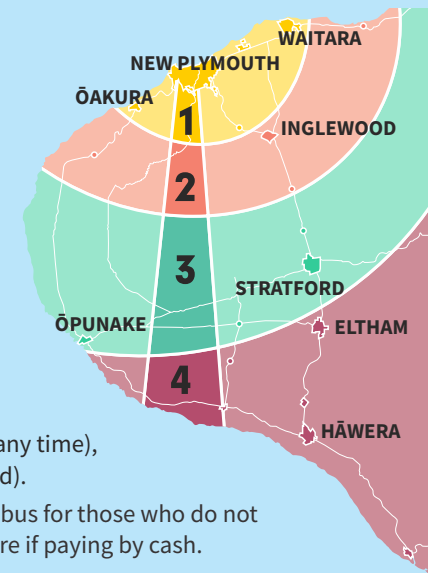

ROUTE 43 Ōākura to NPGHS

SCHOOL SERVICE*

- KEY**
- i-Site
 - Route Direction - AM
 - Route Direction - PM
 - Ōākura Hall

Current March 2023

8.15AM

8.22AM

3.27PM

7.47AM

7.55AM

4.00PM

ROUTE 43 Oakura to NPGHS

Dixon St	7.47AM	NPGHS	3.27PM
Ōākura Hall	7.55	Spotswood College	3.43
Devon Int.	8.15	Ōākura Hall	4.00
NPGHS	8.22		

*only operates during school terms

Fare Zones

Bee Card Fares

Adult /Child (5-18)

\$2 Bee
Single zone

+\$1

Per extra zone

FREE Travel for children under 5 years (any time), and WITT students (ID must be presented).

Cash payments are still accepted on the bus for those who do not have a Bee Card. You will pay a higher fare if paying by cash.