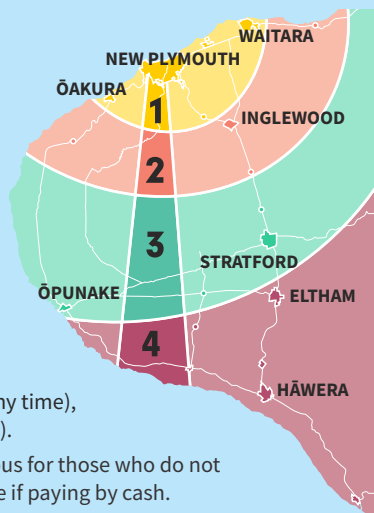

ROUTE

32

Bell Block to Highlands Intermediate

SCHOOL SERVICE*

- KEY**
- i-Site
 - Route Direction - AM
 - Route Direction - PM
- Current March 2023

ROUTE 32

Bell Block to NPGHS

Mangati Rd	7.55 AM	Vogeltown School	3.08 PM
Parklands Ave	7.57	Highlands Int.	3.20
Nugent Street	8.00	NPGHS	3.27
NPGHS	8.10	Mangati/Sunnyvale	3.45

*only operates during school terms

Fare Zones

Bee Card Fares

Adult /Child (5-18)

\$2 Bee Card Single zone	+\$1 Per extra zone
\$3 Cash Single zone	

FREE Travel for children under 5 years (any time), and WITT students (ID must be presented).