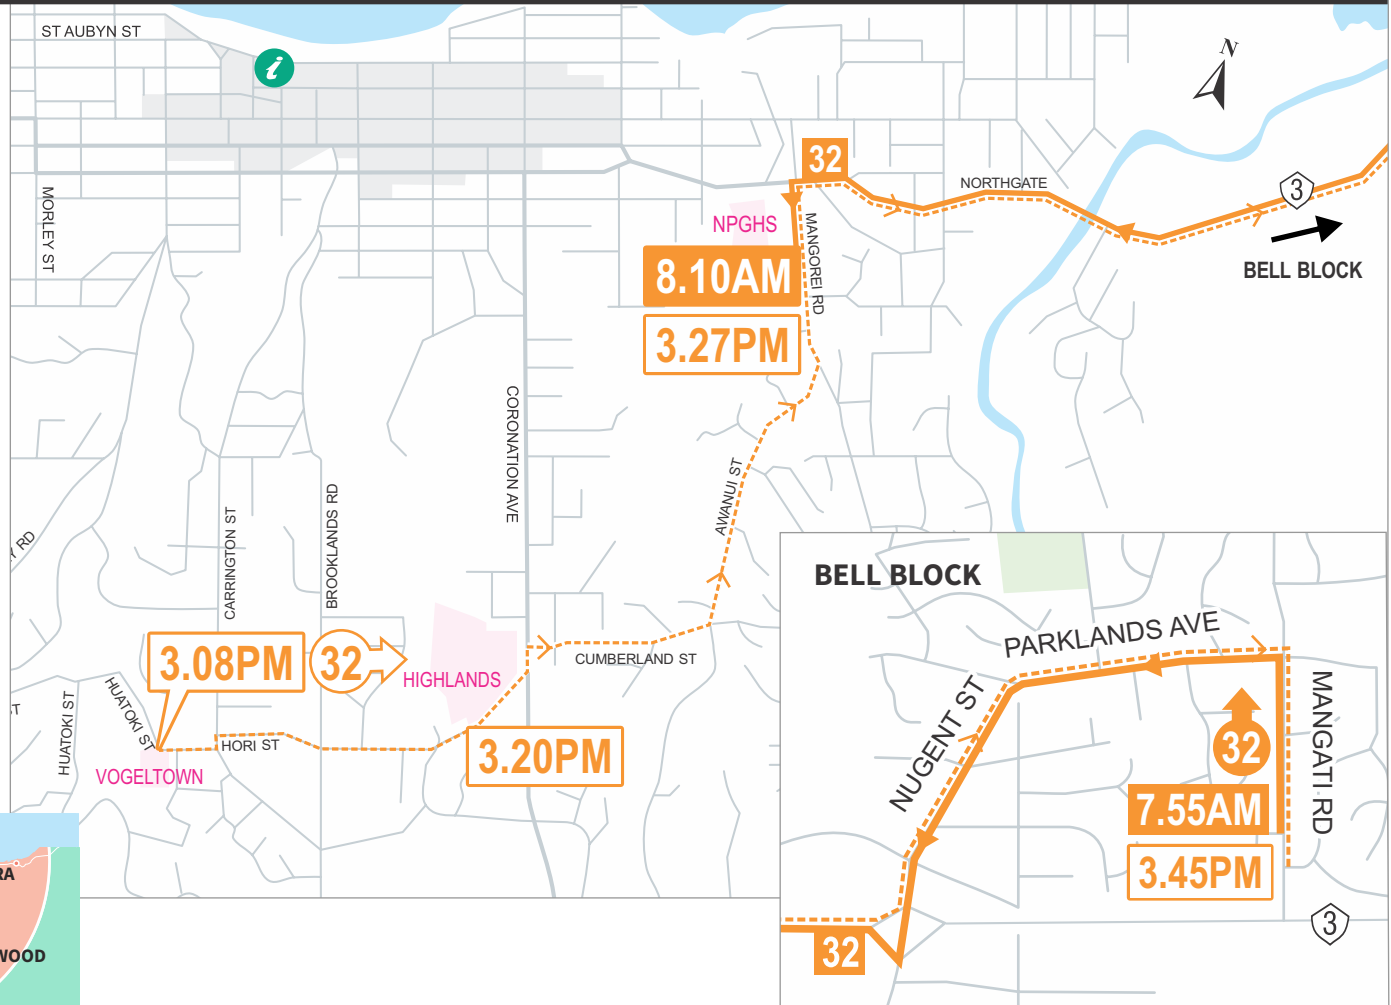

ROUTE

32

Bell Block to Highlands Intermediate

SCHOOL SERVICE*

- KEY**
- i-Site
 - Route Direction - AM
 - Route Direction - PM
- Current March 2023

ROUTE 32

Bell Block to NPGHS

Mangati Rd	7.55 AM	Vogeltown School	3.08 PM
Parklands Ave	7.57	Highlands Int.	3.20
Nugent Street	8.00	NPGHS	3.27
NPGHS	8.10	Mangati/Sunnyvale	3.45

*only operates during school terms

Fare Zones

Bee Card Fares

Adult /Child (5-18)

\$2 Bee Card Single zone	+\$1 Per extra zone
\$3 Cash Single zone	

FREE Travel for children under 5 years (any time), and WITT students (ID must be presented).