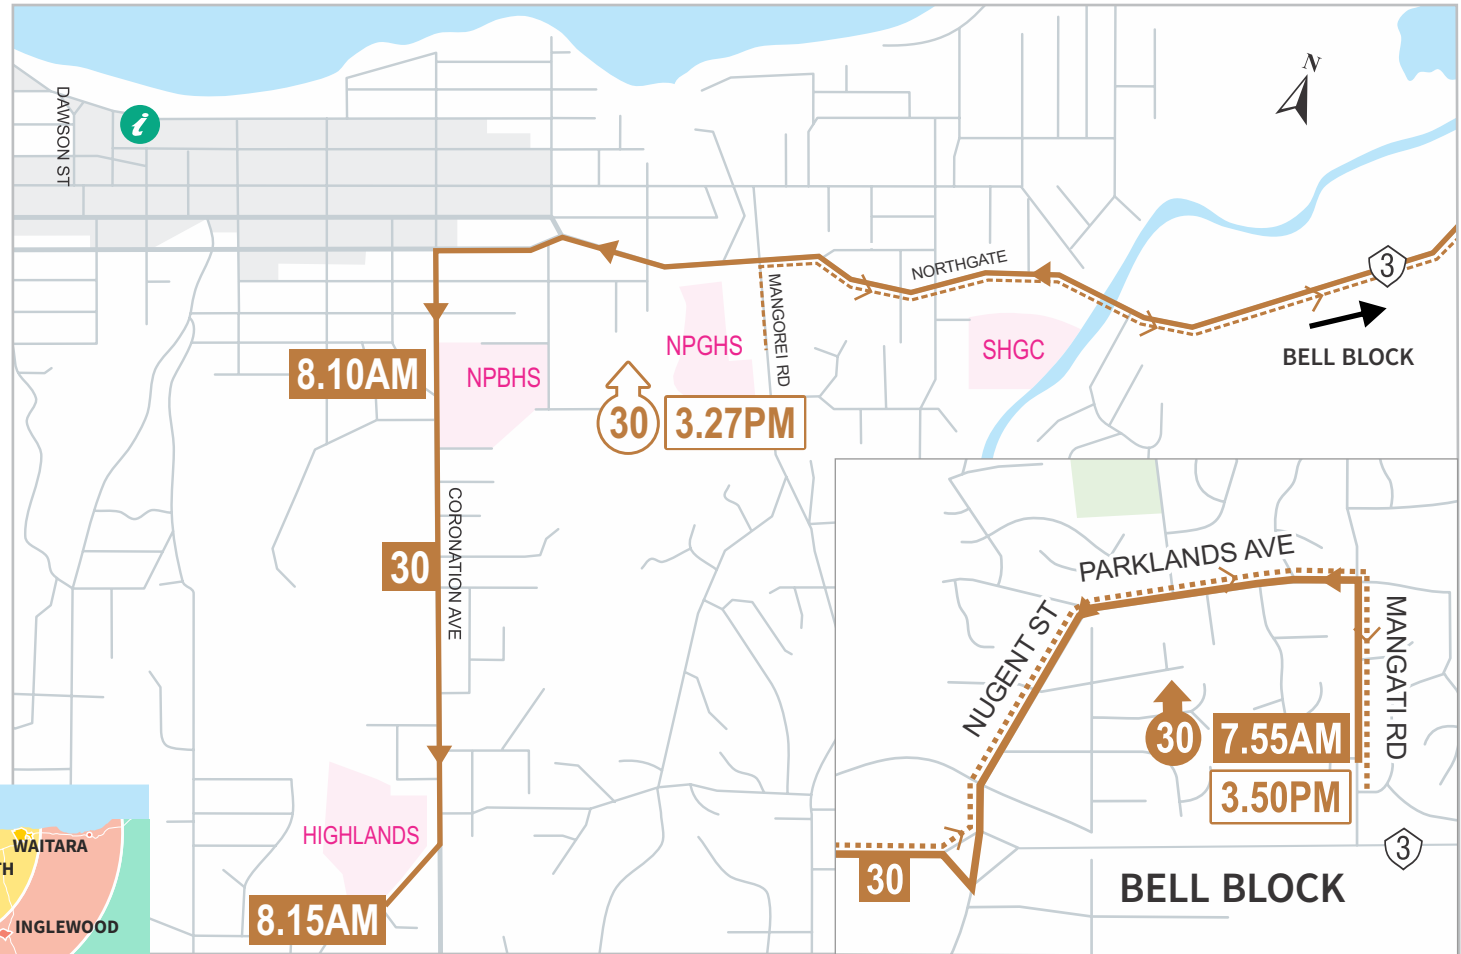

ROUTE

30

Bell Block to Highlands Intermediate

SCHOOL SERVICE*

- KEY**
- i-Site
 - Route Direction - AM
 - Route Direction - PM
- Current March 2023

ROUTE 30 Bell Block to Highlands Int.

Mangati/Gardenia	7.55AM	NPGHS	3.27PM
Nugent St	8.00	Mangati/Sunnyvale	3.50
NPBHS	8.10		
Highlands Int.	8.15		

*only operates during school terms

Fare Zones

Bee Card Fares

Adult /Child (5-18)

\$2 Bee Card Single zone	+\$1 Per extra zone
\$3 Cash Single zone	

FREE Travel for children under 5 years (any time), and WITT students (ID must be presented).