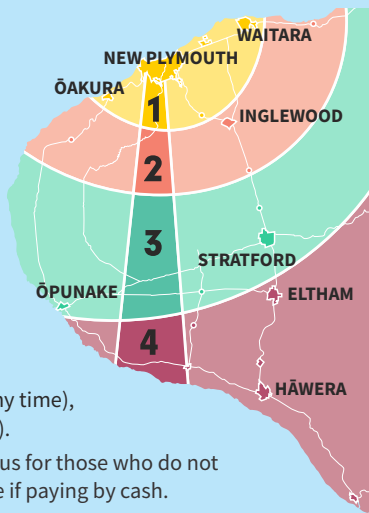

ROUTE

30

Bell Block to Highlands Intermediate

SCHOOL SERVICE*

- KEY**
- i-Site
 - Route Direction - AM
 - Route Direction - PM
- Current March 2023

ROUTE 30 Bell Block to Highlands Int.

Mangati/Gardenia	7.55AM	NPGHS	3.27PM
Nugent St	8.00	Mangati/Sunnyvale	3.50
NPBHS	8.10		
Highlands Int.	8.15		

*only operates during school terms

Fare Zones

Bee Card Fares

Adult /Child (5-18)

\$2 Bee Card Single zone	+\$1 Per extra zone
\$3 Cash Single zone	

FREE Travel for children under 5 years (any time), and WITT students (ID must be presented).