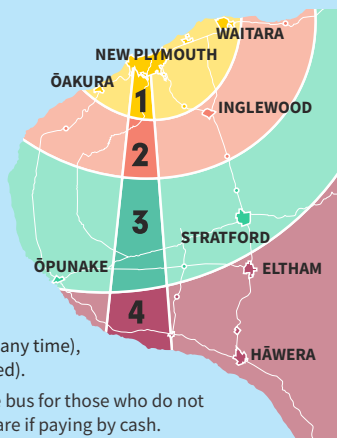

Fare Zones

Bee Card Fares

Adult /Child (5-18)

$2 Bee Card Single zone	+$1 Per extra zone
$3 Cash Single zone	

FREE Travel for children under 5 years (any time), and WITT students (ID must be presented).

Cash payments are still accepted on the bus for those who do not have a Bee Card. You will pay a higher fare if paying by cash.