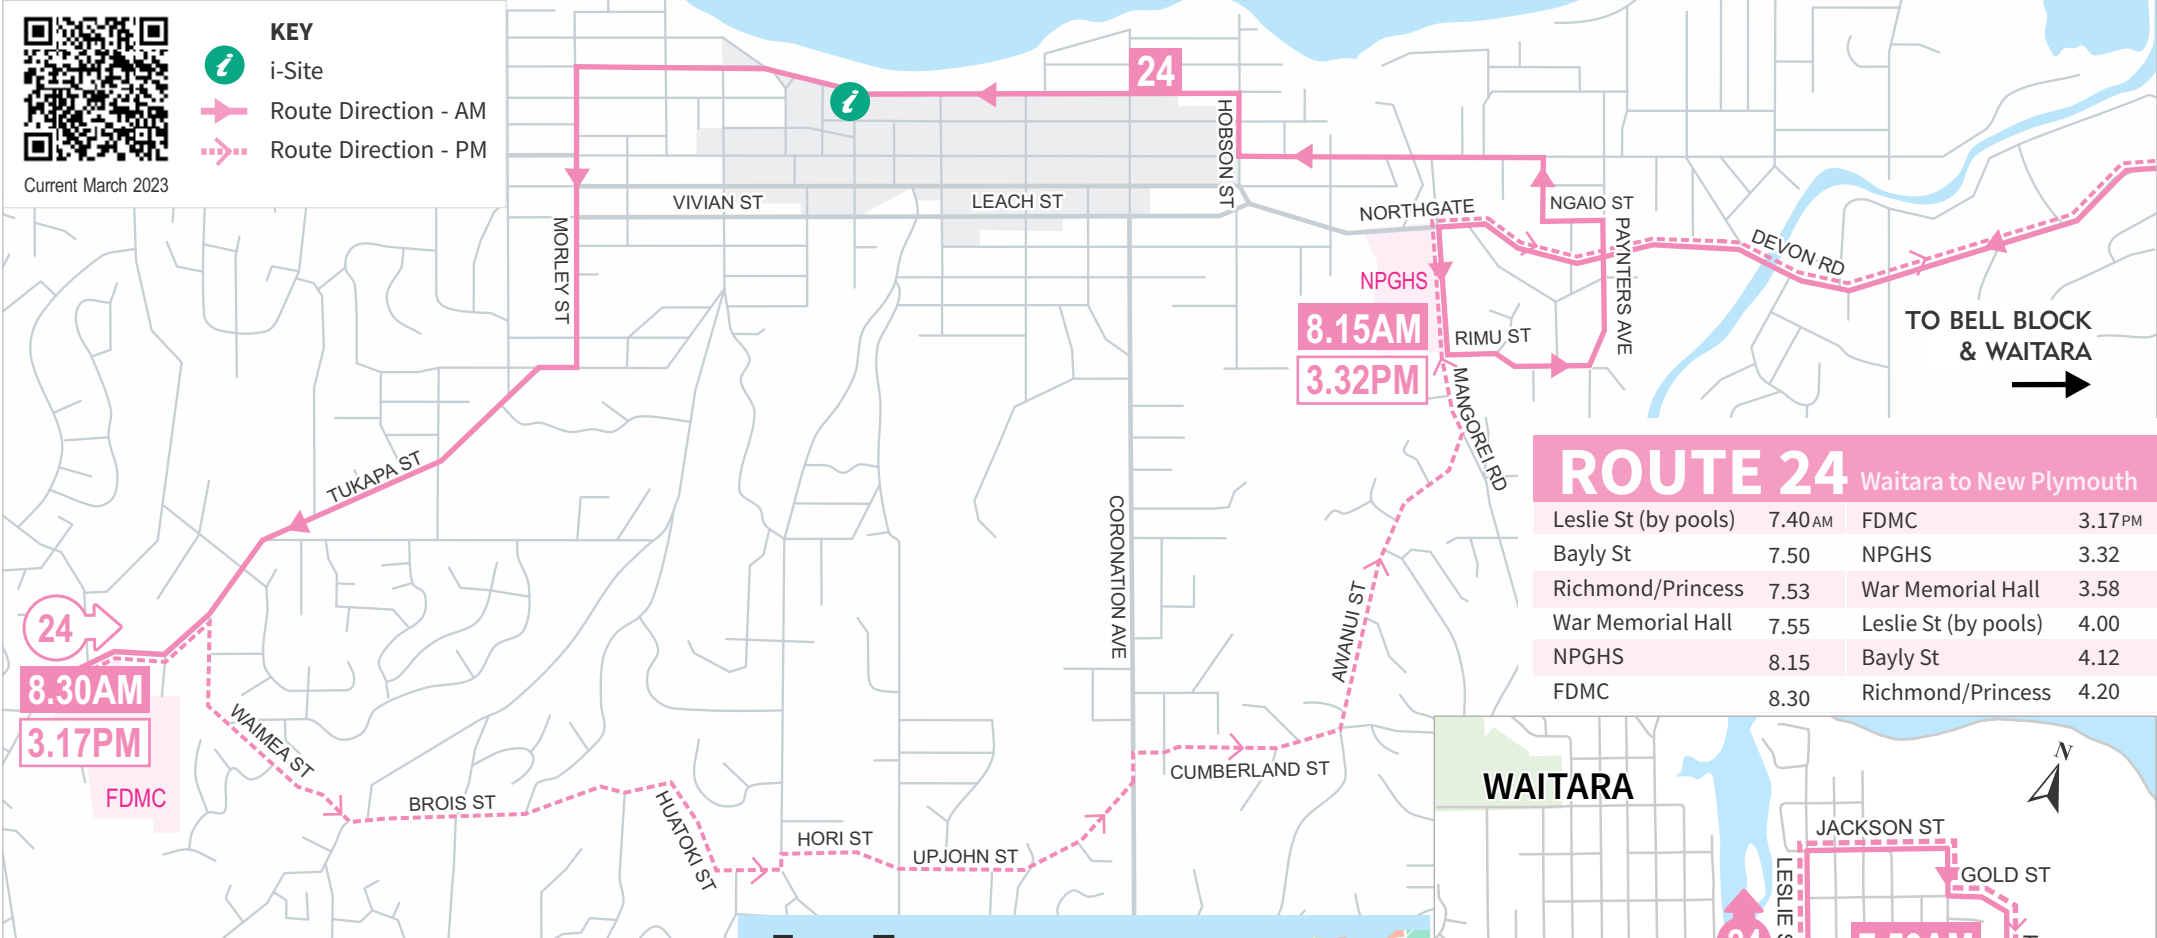

# ROUTE

# Waitara to New Plymouth

# SCHOOL SERVICE\*

Current March 2023

- KEY**
- i-Site
  - Route Direction - AM
  - Route Direction - PM

**ROUTE 24** Waitara to New Plymouth

Leslie St (by pools)	7.40AM	FDMC	3.17PM
Bayly St	7.50	NPGHS	3.32
Richmond/Princess	7.53	War Memorial Hall	3.58
War Memorial Hall	7.55	Leslie St (by pools)	4.00
NPGHS	8.15	Bayly St	4.12
FDMC	8.30	Richmond/Princess	4.20

## Fare Zones