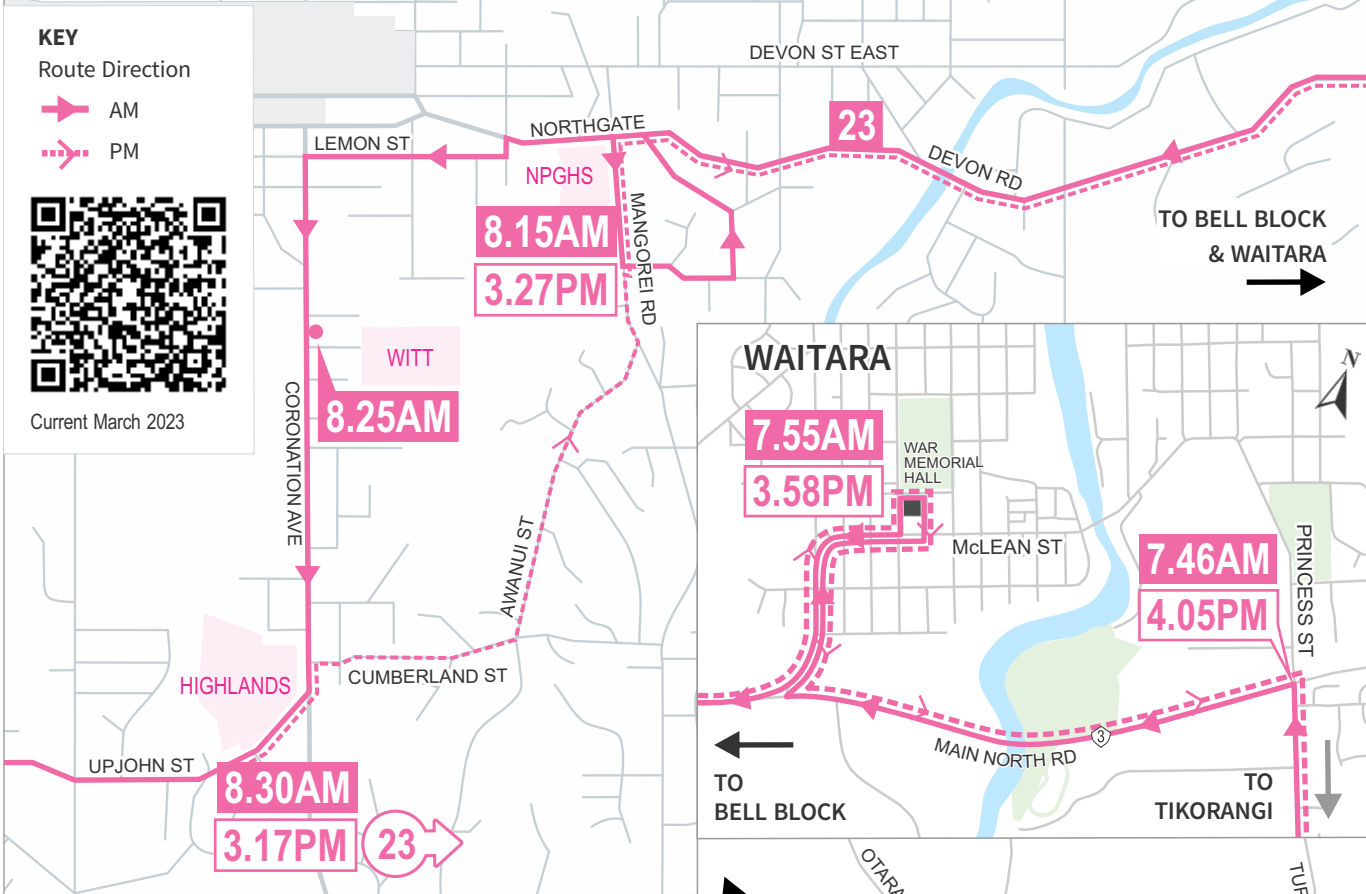

ROUTE

23

Urenui/Tikorangi to New Plymouth

SCHOOL SERVICE*

KEY

Route Direction

Current March 2023

ROUTE 23 Urenui/Tikorangi to New Plymouth			
Urenui Hotel carpark	7.25AM	Highlands Intermediate	3.17PM
Cnr Ohanga/Main Nth	7.30	NPGHS	3.27
Tikorangi Rugby Club	7.41	War Memorial Hall	3.58
Cnr Princess/Rahiri St	7.46	Cnr Princess/Rahiri St	4.05
War Memorial Hall	7.55	Tikorangi Rugby Club	4.10
NPGHS	8.15	Cnr Ohanga/Main Nth	4.20
WITT	8.25	Urenui Hotel carpark	4.25
Highlands Intermediate	8.30		
Woodleigh School	8.35		

Fare Zones

Bee Card Fares

Adult /Child (5-18)

\$2 Bee Card Single zone

\$3 Cash Single zone

+\$1 Per extra zone

FREE Travel for children under 5 years (any time), and WITT students (ID must be presented).

Cash payments are still accepted on the bus for those who do not have a Bee Card. You will pay a higher fare if paying by cash.

*only operates during school terms

Ph 0800 87 22 87

www.taranakibus.info

TaranakiPublicTransport