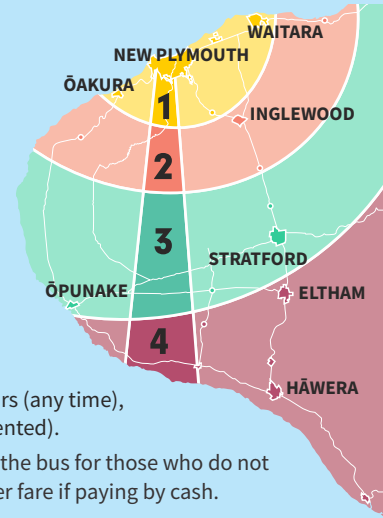

ROUTE

23

Urenui/Tikorangi to New Plymouth

SCHOOL SERVICE*

KEY

Route Direction

Current March 2023

ROUTE 23 Urenui/Tikorangi to New Plymouth			
Urenui Hotel carpark	7.25AM	Highlands Intermediate	3.17PM
Cnr Ohanga/Main Nth	7.30	NPGHS	3.27
Tikorangi Rugby Club	7.41	War Memorial Hall	3.58
Cnr Princess/Rahiri St	7.46	Cnr Princess/Rahiri St	4.05
War Memorial Hall	7.55	Tikorangi Rugby Club	4.10
NPGHS	8.15	Cnr Ohanga/Main Nth	4.20
WITT	8.25	Urenui Hotel carpark	4.25
Highlands Intermediate	8.30		
Woodleigh School	8.35		

Fare Zones

Bee Card Fares

Adult /Child (5-18)

\$2 Bee Card Single zone

\$3 Cash Single zone

+\$1 Per extra zone

FREE Travel for children under 5 years (any time), and WITT students (ID must be presented).

Cash payments are still accepted on the bus for those who do not have a Bee Card. You will pay a higher fare if paying by cash.