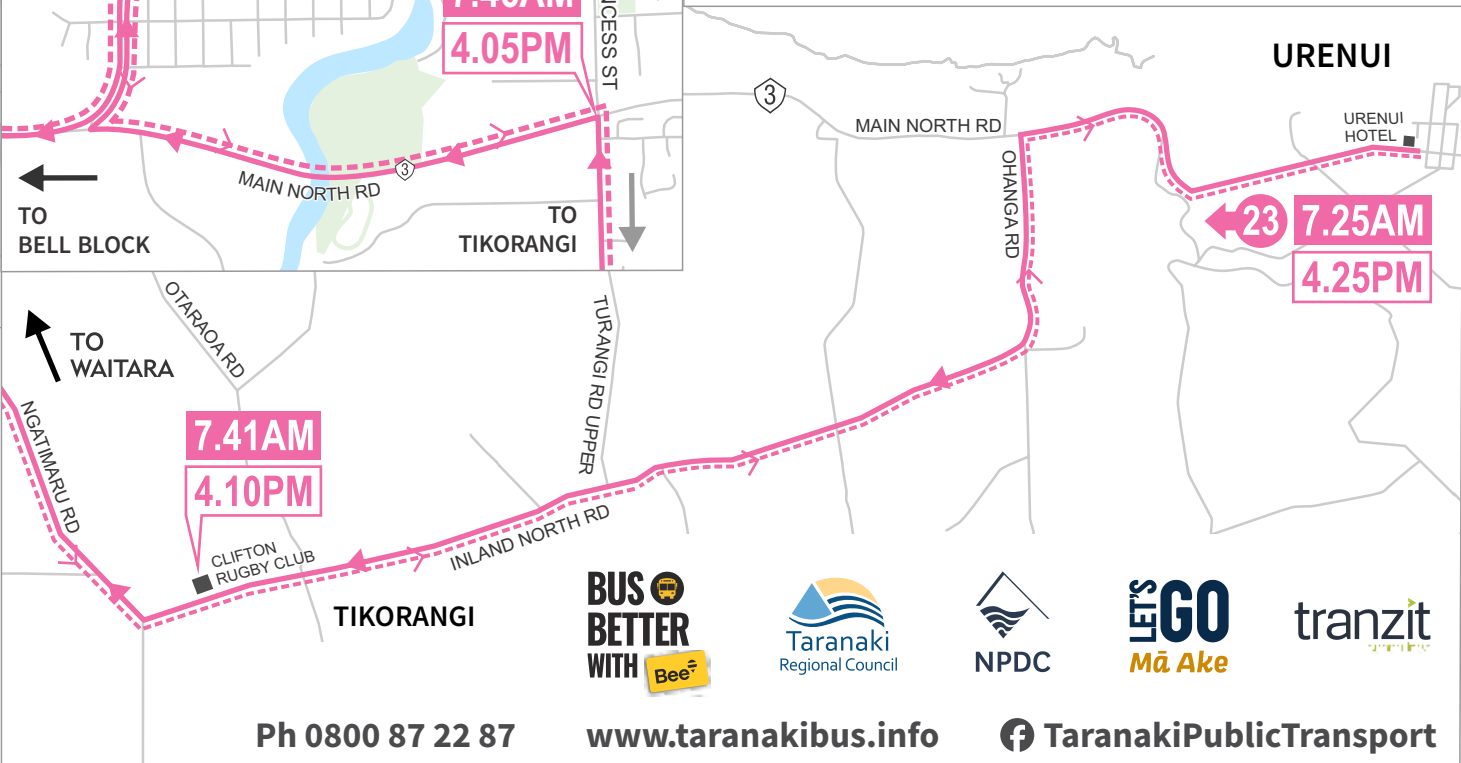

ROUTE

23

Urenui/Tikorangi to New Plymouth

SCHOOL SERVICE*

KEY

Route Direction

Current March 2023

ROUTE 23 Urenui/Tikorangi to New Plymouth			
Urenui Hotel carpark	7.25AM	Highlands Intermediate	3.17PM
Cnr Ohanga/Main Nth	7.30	NPGHS	3.27
Tikorangi Rugby Club	7.41	War Memorial Hall	3.58
Cnr Princess/Rahiri St	7.46	Cnr Princess/Rahiri St	4.05
War Memorial Hall	7.55	Tikorangi Rugby Club	4.10
NPGHS	8.15	Cnr Ohanga/Main Nth	4.20
WITT	8.25	Urenui Hotel carpark	4.25
Highlands Intermediate	8.30		
Woodleigh School	8.35		

Fare Zones

Bee Card Fares

Adult /Child (5-18)

\$2 Bee Card Single zone

\$3 Cash Single zone

+\$1 Per extra zone

FREE Travel for children under 5 years (any time), and WITT students (ID must be presented).

Cash payments are still accepted on the bus for those who do not have a Bee Card. You will pay a higher fare if paying by cash.