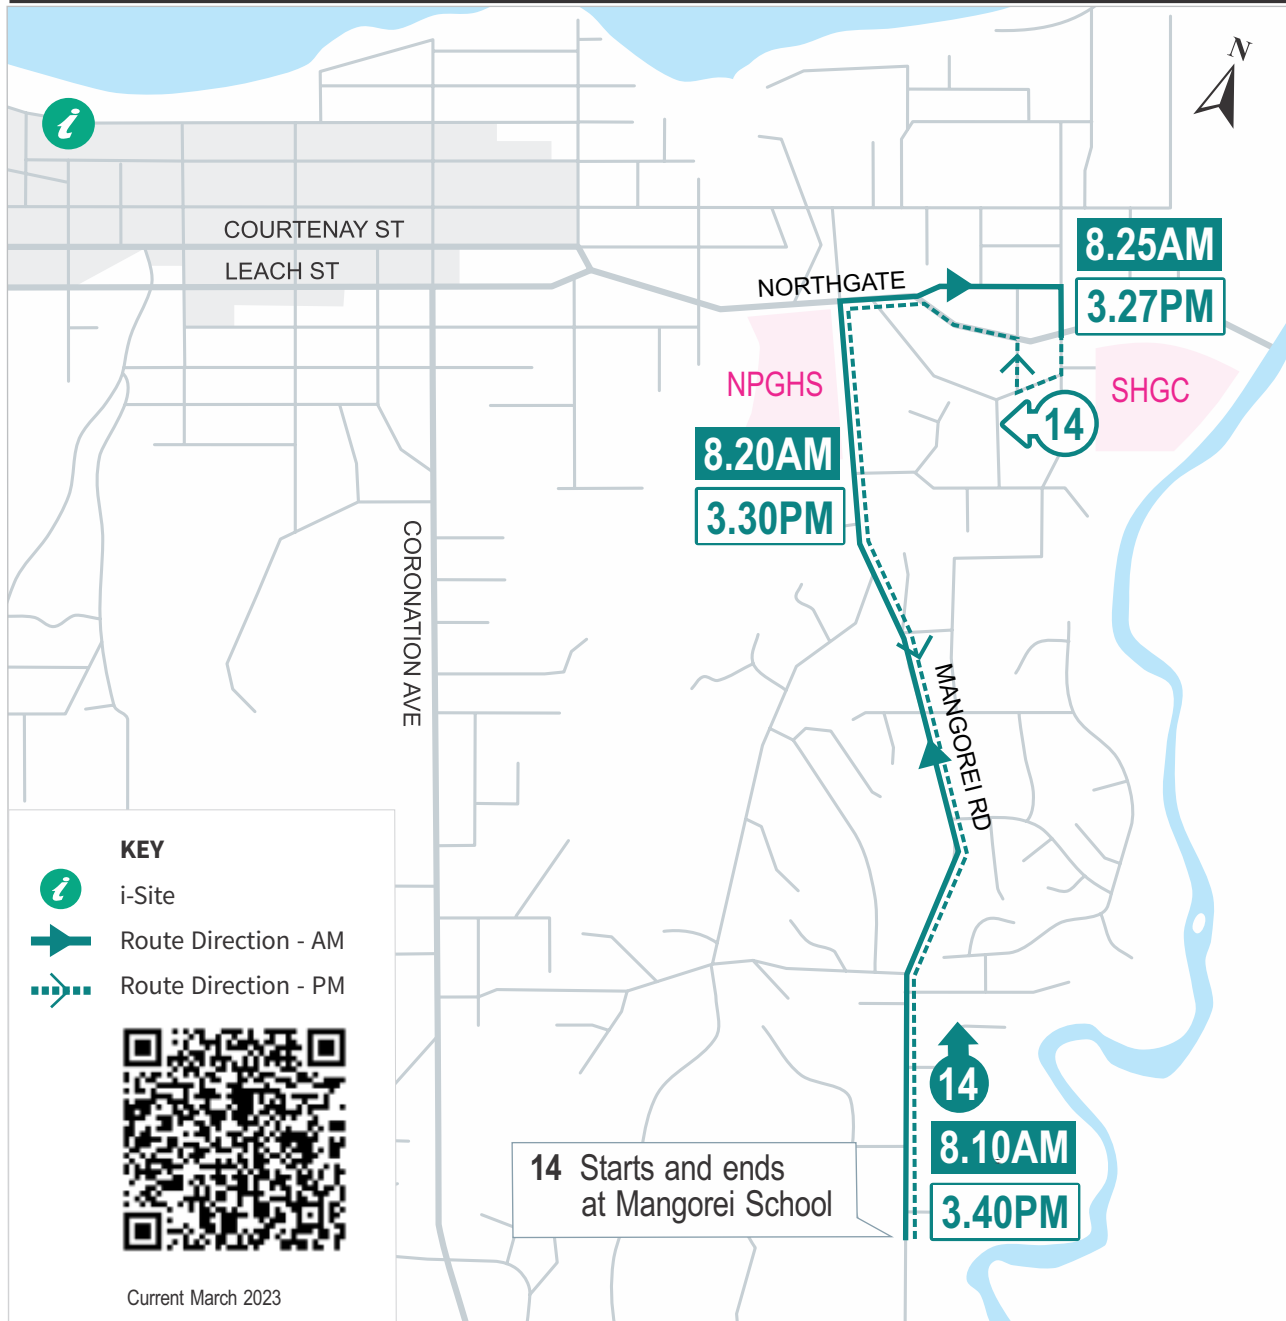

# ROUTE 14 NPGHS & SHGC

### Fare Zones

#### Bee Card Fares

Adult /Child (5-18)

<b>\$2</b> Bee Card Single zone	<b>+\$1</b> Per extra zone
<b>\$3</b> Cash Single zone	

**FREE** Travel for children under 5 years (any time), and WITT students (ID must be presented).  
Cash payments are still accepted on the bus for those who do not have a Bee Card. You will pay a higher fare if paying by cash.

### ROUTE 14 Mangorei to SHGC

Mangorei School	8.10AM	SHGC	3.27 PM
NPGHS	8.20	NPGHS	3.30
SHGC	8.25	Mangorei School	3.40

\*only operates during school terms

Ph 0800 87 22 87  
[www.taranakibus.info](http://www.taranakibus.info)  
 TaranakiPublicTransport