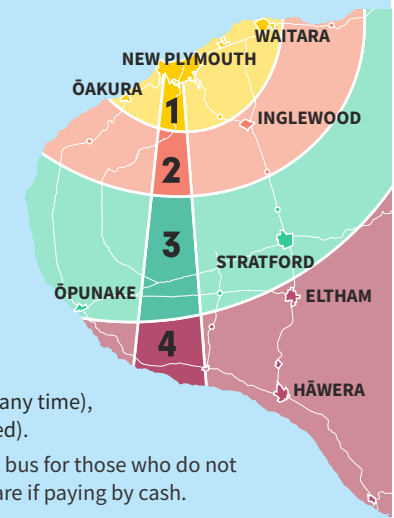

# ROUTE 14 NPGHS & SHGC

## SCHOOL SERVICE\*

### Fare Zones

#### Bee Card Fares

Adult /Child (5-18)

<b>\$2</b> Bee Card Single zone	<b>+\$1</b> Per extra zone
<b>\$3</b> Cash Single zone	

**FREE** Travel for children under 5 years (any time), and WITT students (ID must be presented).  
Cash payments are still accepted on the bus for those who do not have a Bee Card. You will pay a higher fare if paying by cash.