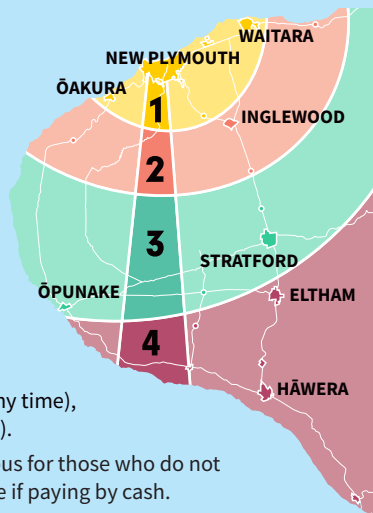

ROUTE

12

Merrilands to Spotswood

SCHOOL SERVICE*

Fare Zones

Bee Card Fares

Adult /Child (5-18)

\$2 Bee Card Single zone

+\$1 Per extra zone

\$3 Cash Single zone

FREE Travel for children under 5 years (any time), and WITT students (ID must be presented).

Cash payments are still accepted on the bus for those who do not have a Bee Card. You will pay a higher fare if paying by cash.