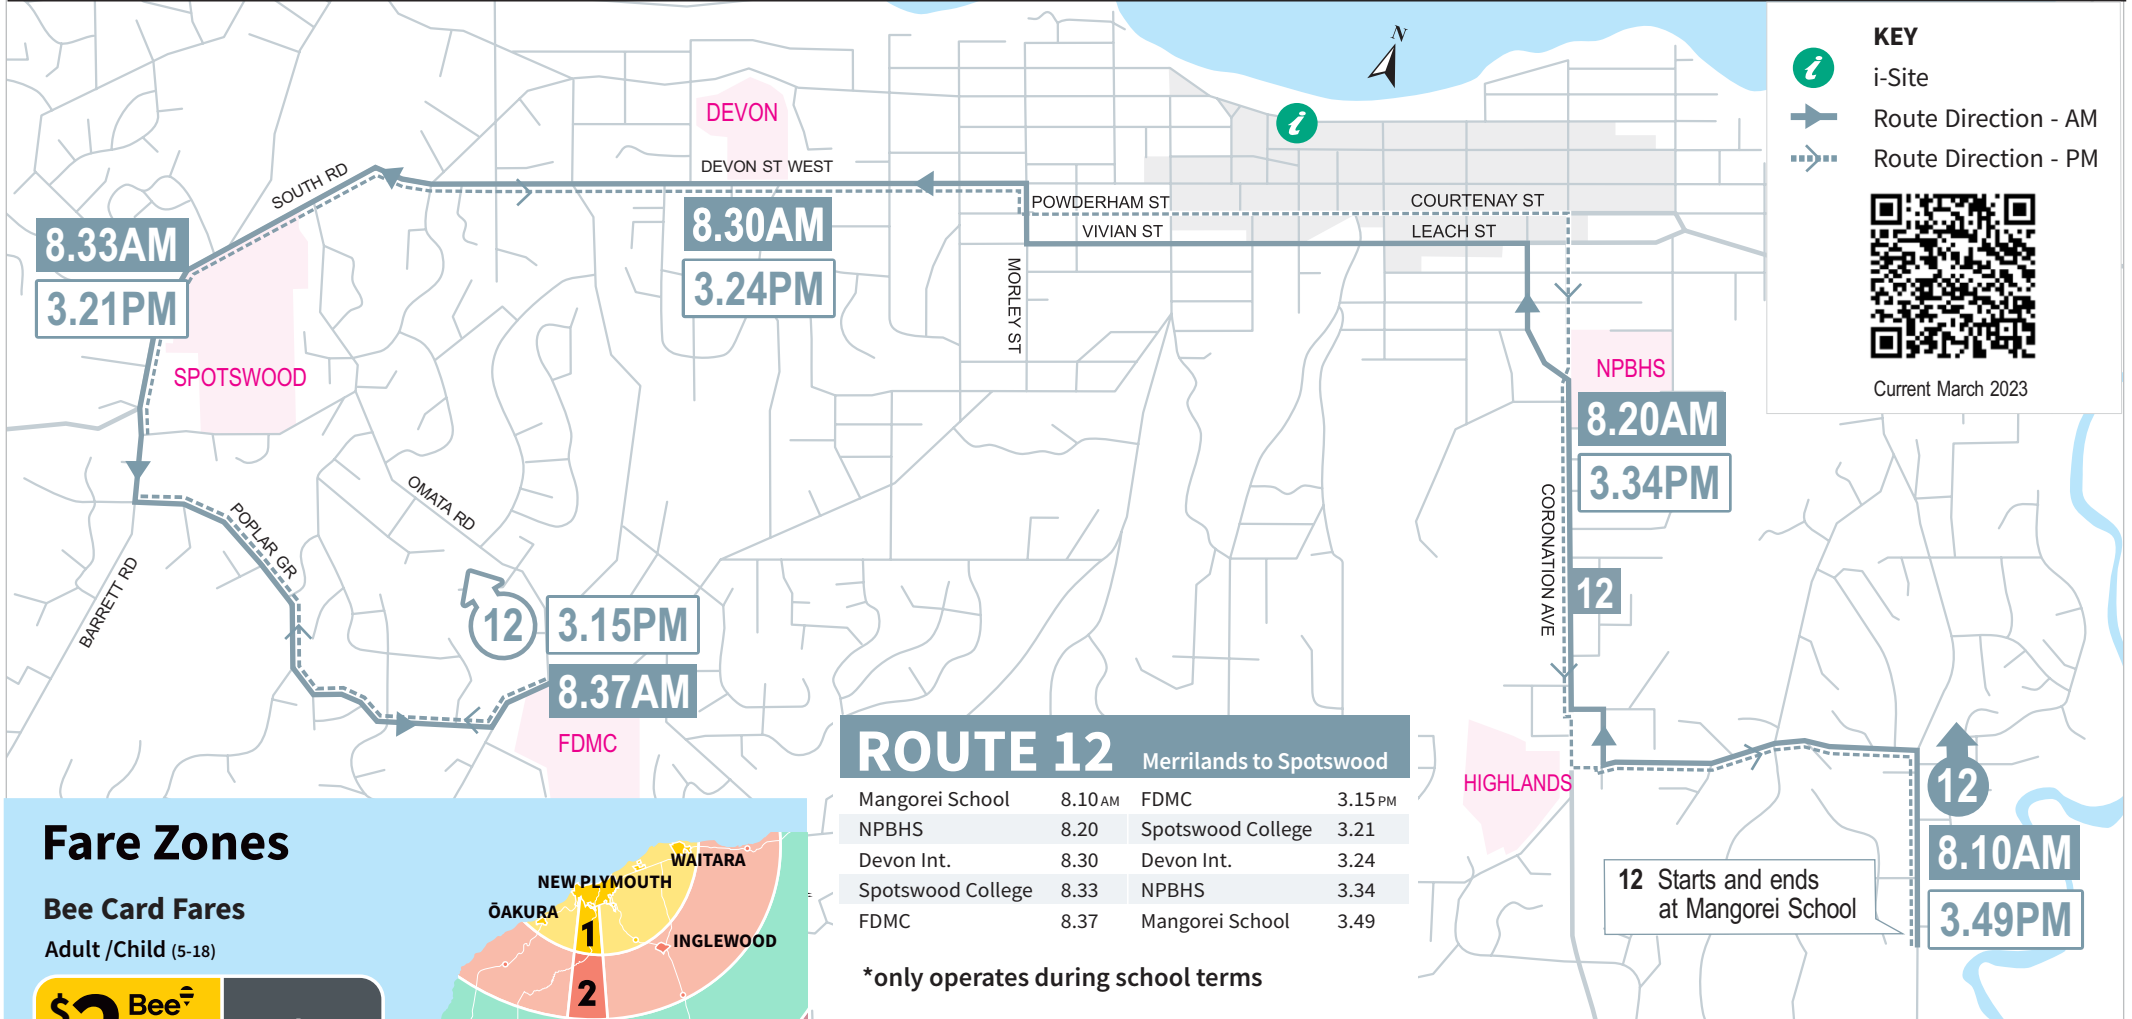

ROUTE

12

Merrilands to Spotswood

SCHOOL SERVICE*

Fare Zones

Bee Card Fares

Adult /Child (5-18)

\$2 Bee Card Single zone

+\$1 Per extra zone

\$3 Cash Single zone

FREE Travel for children under 5 years (any time), and WITT students (ID must be presented).

Cash payments are still accepted on the bus for those who do not have a Bee Card. You will pay a higher fare if paying by cash.