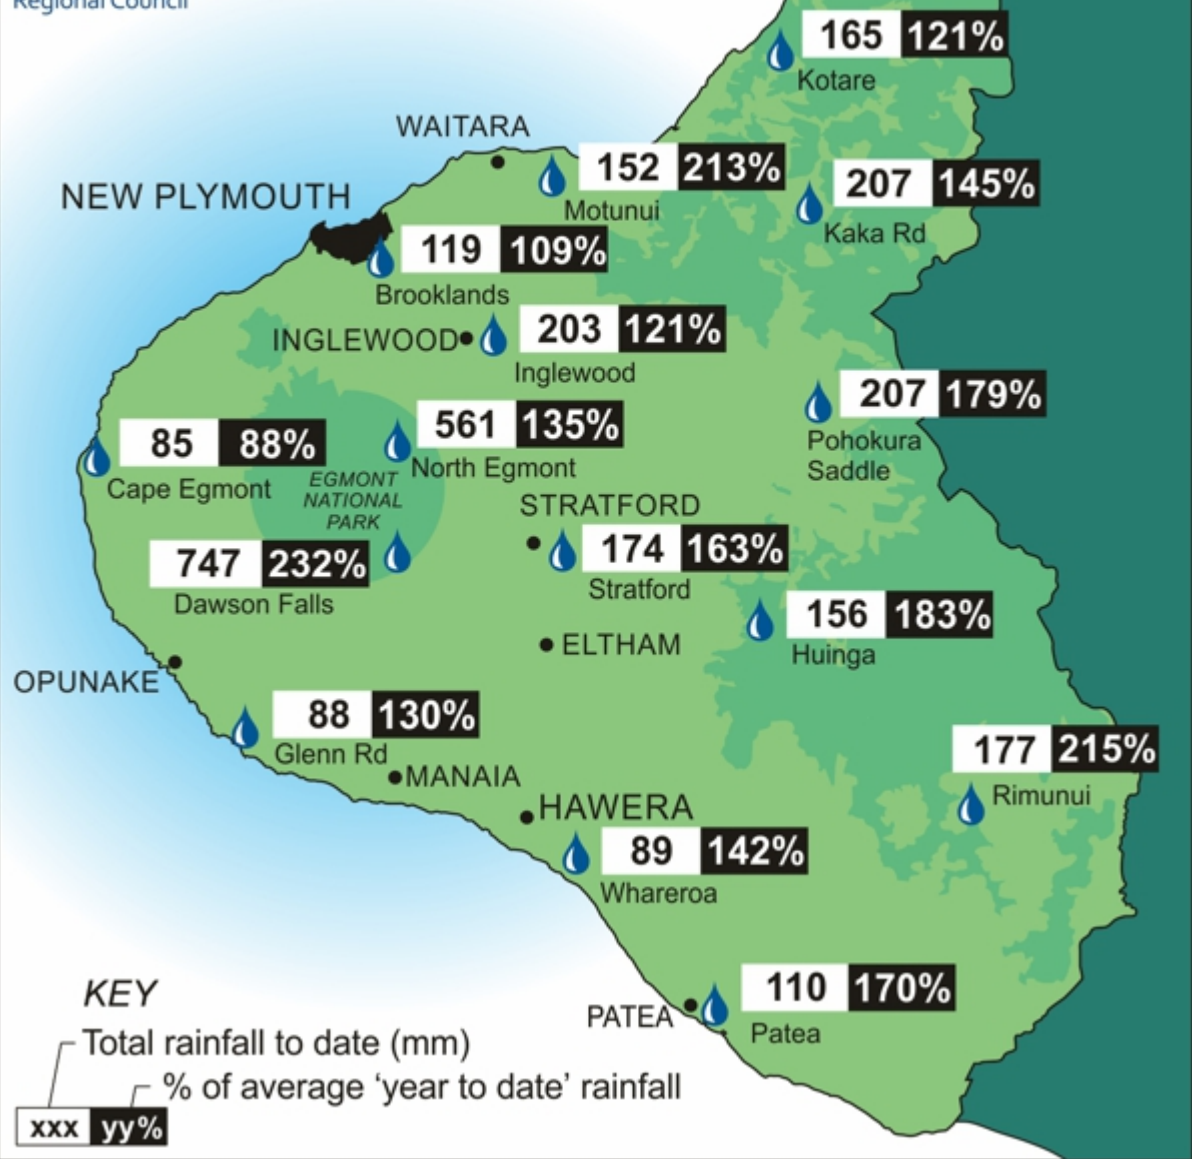

January 2018 Rainfall

Provisional data only

January 2018 Rainfall