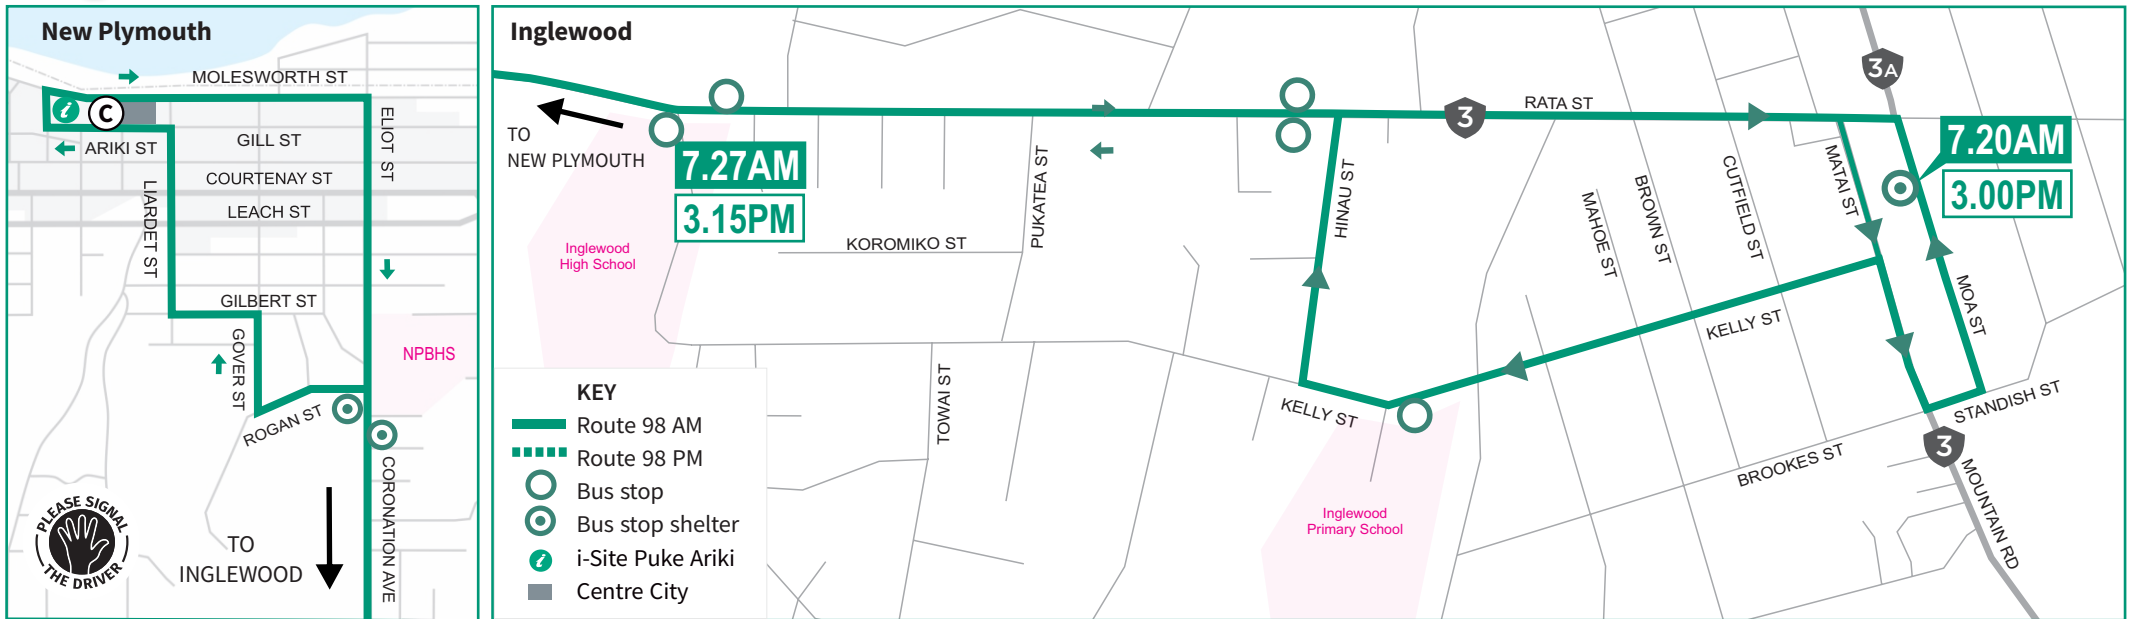

## ROUTE 98 Inglewood to New Plymouth SCHOOL SERVICE\*

### New Plymouth to Inglewood

Depart Arikī St	8.10 AM
Egmont Village (Egmont Rd)	8.26*
186 Rata St (near IHS)	8.32*
Opp. Purple Dairy	8.34*
Moa St Bus Stop	8.40*

\*Potential delays

### Inglewood to New Plymouth

Moa St Bus Stop	3.00 PM
Kelly St East (near IPS)	3.02
Purple Dairy (Rata St)	3.05
Inglewood High School	3.15
Egmont Village	3.18
Arikī St (Bay C)	3.35*

\*Potential delays

### New Plymouth to Inglewood

Depart Arikī St	3.40* PM
NPBHS	3.47*
Egmont Village (Egmont Rd)	3.55*
186 Rata St (near IHS)	3.58*
Opp. Purple Dairy	4.00*
Moa St Bus Stop	4.05*

SCAN FOR MORE INFORMATION

Current 16 September to 25 October 2024