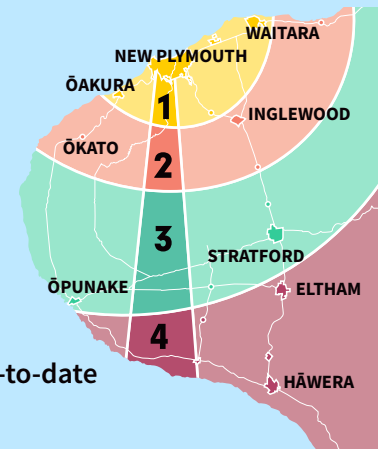

Fare Zones

Please scan code for up-to-date fares and concessions

Ph 0800 87 22 87

www.taranakibus.info

TaranakiPublicTransport