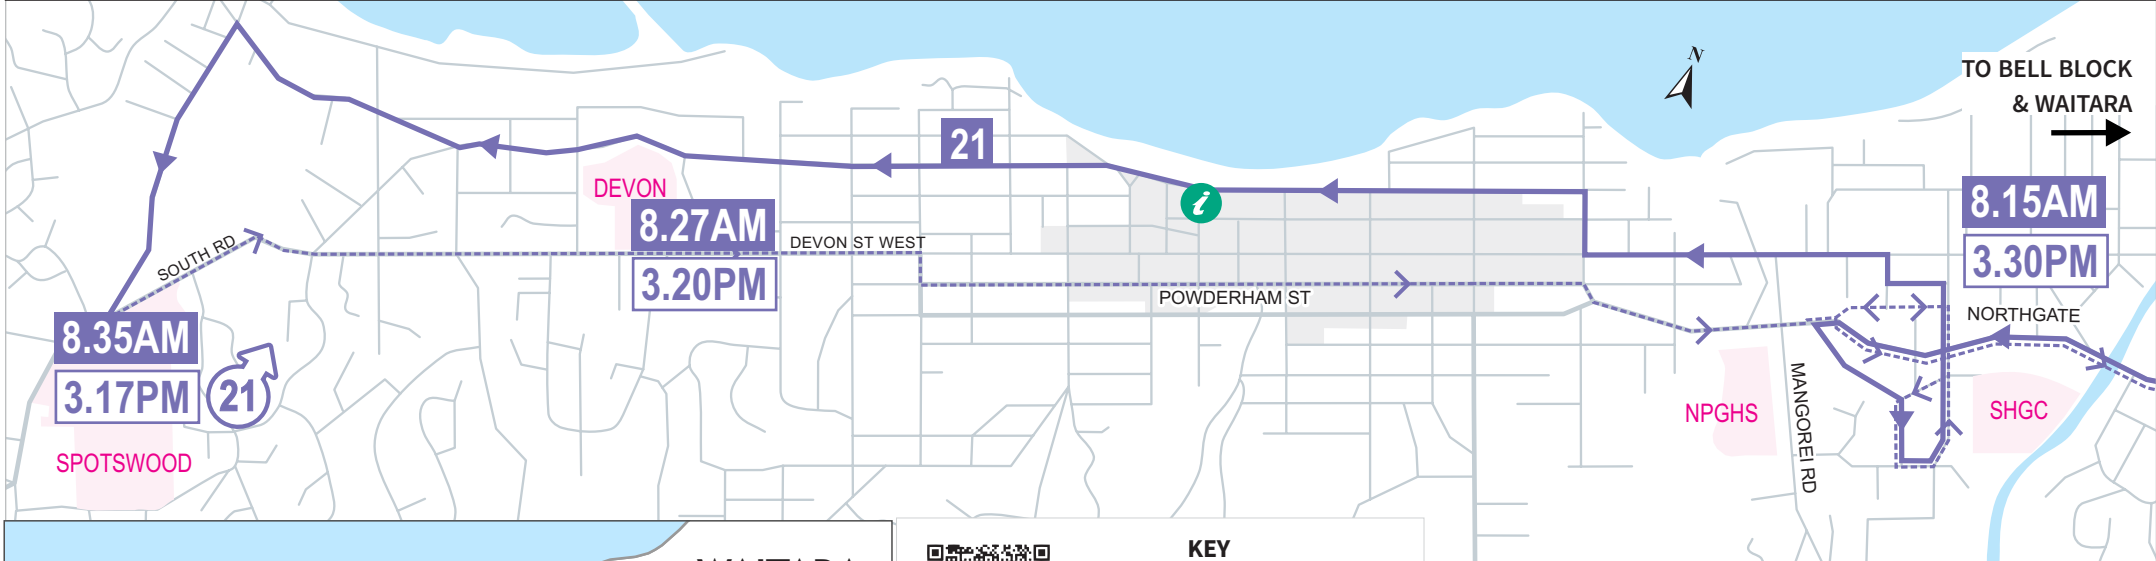

# ROUTE

## Waitara to Spotswood College

## SCHOOL SERVICE\*

- KEY**
- i-Site
  - Route Direction - AM
  - Route Direction - PM
- Current 2025-01-01

**ROUTE 21** Waitara to Spotswood

Raleigh St (opp dairy)	7.35AM	Spotswood College	3.17PM
Raleigh St (old shop)	7.37	Devon Int.	3.20
Cnr Broadway/High St	7.48	St John Bosco & SHGC	3.30
War Memorial Hall	7.55	War Memorial Hall	3.58
St John Bosco & SHGC	8.15	Cnr Broadway/High St	4.01
Devon Int.	8.27	Raleigh St (old shop)	4.05
Spotswood College	8.35	Raleigh St (opp dairy)	4.15