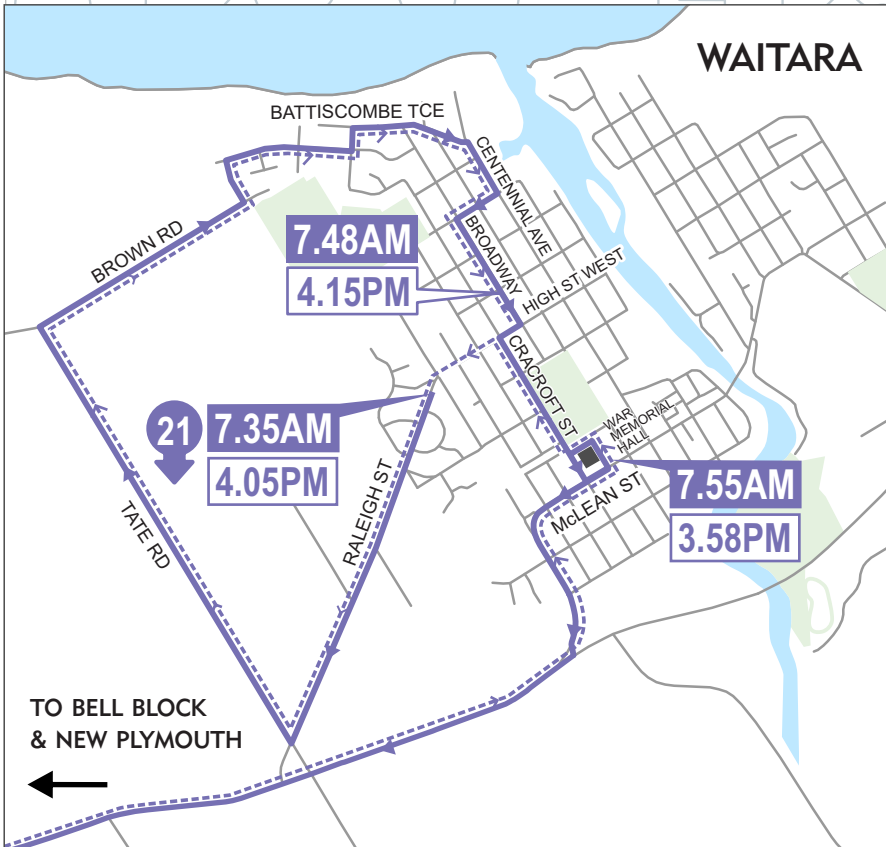

# ROUTE

## Waitara to Spotswood College

## SCHOOL SERVICE\*

- KEY**
- i-Site
  - Route Direction - AM
  - Route Direction - PM
- Current 2025-01-01

**ROUTE 21** Waitara to Spotswood

Raleigh St (opp dairy)	7.35AM	Spotswood College	3.17PM
Raleigh St (old shop)	7.37	Devon Int.	3.20
Cnr Broadway/High St	7.48	St John Bosco & SHGC	3.30
War Memorial Hall	7.55	War Memorial Hall	3.58
St John Bosco & SHGC	8.15	Cnr Broadway/High St	4.01
Devon Int.	8.27	Raleigh St (old shop)	4.05
Spotswood College	8.35	Raleigh St (opp dairy)	4.15

### Fare Zones

Please scan code for up-to-date fares and concessions

Ph 0800 87 22 87

[www.taranakibus.info](http://www.taranakibus.info)

TaranakiPublicTransport