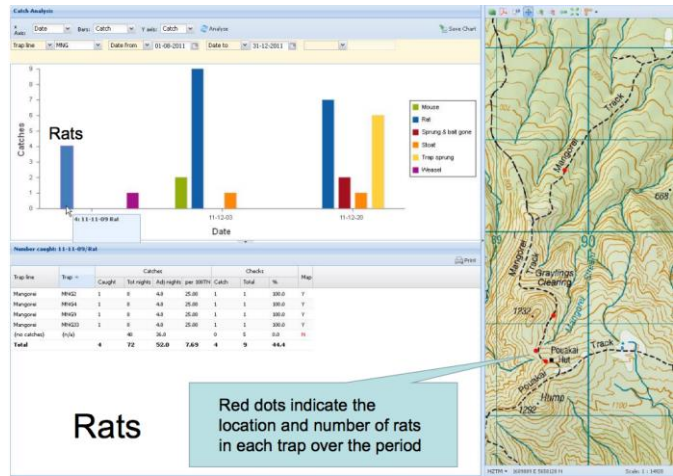

Trapping Toolsets
184 24/02/14

Search existing features

Animal Pests - Trapping

Map Layers & Workflow Pages

Map Layers

- Operational Layers
  - Trap Locations
  - Trapping
  - Management Extents
- Base Maps
  - Topo Map
  - Satellite
  - Terrain
  - Map

Results (9)

Area	Line	Trap No	Trap Type	Date Checked	Baited With	Baited On	Status	Comment	User ID	Trap No
Cearara	Cearara_TR	15	DOC 150 Double	9/01/2014 10:38:52 a.m.	Salted Rabbit	13/11/2013 11:16:59 a.m.	Open	N/A	gaurnh	15
Cearara	Cearara_TL	20	Timber Cat Trap	1/01/2014 12:00:00 a.m.	No Bait	1/01/2014 12:00:00 a.m.	Open	N/A	Admin	20
Cearara	Cearara_TR	17	DOC 150 Double	9/01/2014 10:14:53 a.m.	Salted Rabbit	13/11/2013 10:04:47 a.m.	Open	N/A	gaurnh	17
Cearara	Cearara_TR	16	DOC 150 Double	9/01/2014 10:39:07 a.m.	Salted Rabbit	13/11/2013 11:17:05 a.m.	Open	N/A	gaurnh	16
Cearara	Cearara_TR	19	DOC 150 Double	9/01/2014 10:27:52 a.m.	Salted Rabbit	13/11/2013 10:06:50 a.m.	Open	N/A	gaurnh	19
Cearara	Cearara_TL	18	DOC 150 Double	9/01/2014 10:20:16 a.m.	Salted Rabbit	13/11/2013 10:06:00 a.m.	Open	N/A	gaurnh	18
Cearara	Cearara_TL	19	DOC 150 Double	9/01/2014 10:27:10 a.m.	Salted Rabbit	13/11/2013 10:06:12 a.m.	Open	N/A	gaurnh	19

Results Table