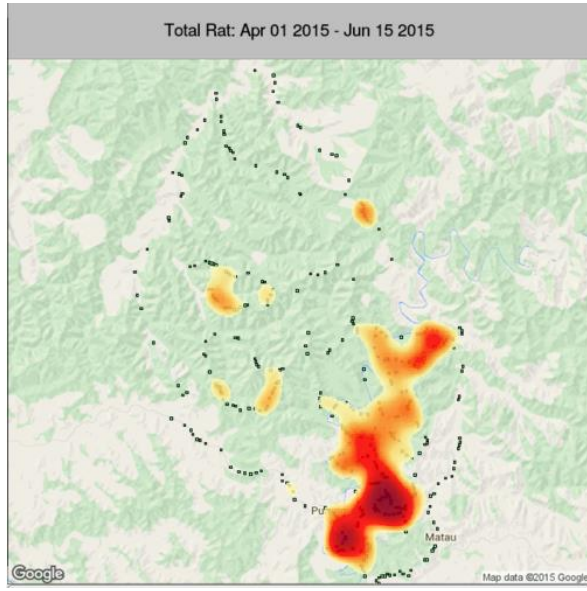

- Operational Layers
 - Trap Locations
 - Trapping
 - Management Extents
- Base Maps
 - Topo Map
 - Satellite
 - Terrain
 - Map

Results (9)

Area	Line	Trap No	Trap Type	Date Checked	Baited With	Baited On	Status	Comment	User ID	Trap No
Cearara	Cearara_TR	15	DOC 150 Double	9/01/2014 10:38:52 a.m.	Salted Rabbit	13/11/2013 11:16:59 a.m.	Open	N/A	gaurnh	15
Cearara	Cearara_TL	20	Timber Cat Trap	1/01/2014 12:00:00 a.m.	No Bait	1/01/2014 12:00:00 a.m.	Open	N/A	Admin	20
Cearara	Cearara_TR	17	DOC 150 Double	9/01/2014 10:14:53 a.m.	Salted Rabbit	13/11/2013 10:04:47 a.m.	Open	N/A	gaurnh	17
Cearara	Cearara_TR	16	DOC 150 Double	9/01/2014 10:39:07 a.m.	Salted Rabbit	13/11/2013 11:17:05 a.m.	Open	N/A	gaurnh	16
Cearara	Cearara_TR	19	DOC 150 Double	9/01/2014 10:27:52 a.m.	Salted Rabbit	13/11/2013 10:06:50 a.m.	Open	N/A	gaurnh	19
Cearara	Cearara_TL	18	DOC 150 Double	9/01/2014 10:20:16 a.m.	Salted Rabbit	13/11/2013 10:06:00 a.m.	Open	N/A	gaurnh	18
Cearara	Cearara_TL	19	DOC 150 Double	9/01/2014 10:27:10 a.m.	Salted Rabbit	13/11/2013 10:06:12 a.m.	Open	N/A	gaurnh	19

Results Table

Add bait station data

Active/Retired Title Line

Active Test line 1 Apply [Need help?](#)

Starts with...

Select a date & time (applied to all new bait station data)

12 Aug 2014 10:45 Apply data

Number/Code	Active ingredient	Target species	Formulation	Concentration	Bait remaining	Bait removed	Bait added
Bait station test 1	Brodifacoum	Rats		%	Kg	Kg	Kg

Save

CatchIT!

M.A.I.N. Trust NZ

Mapping, Analysis and Information Network Trust, New Zealand