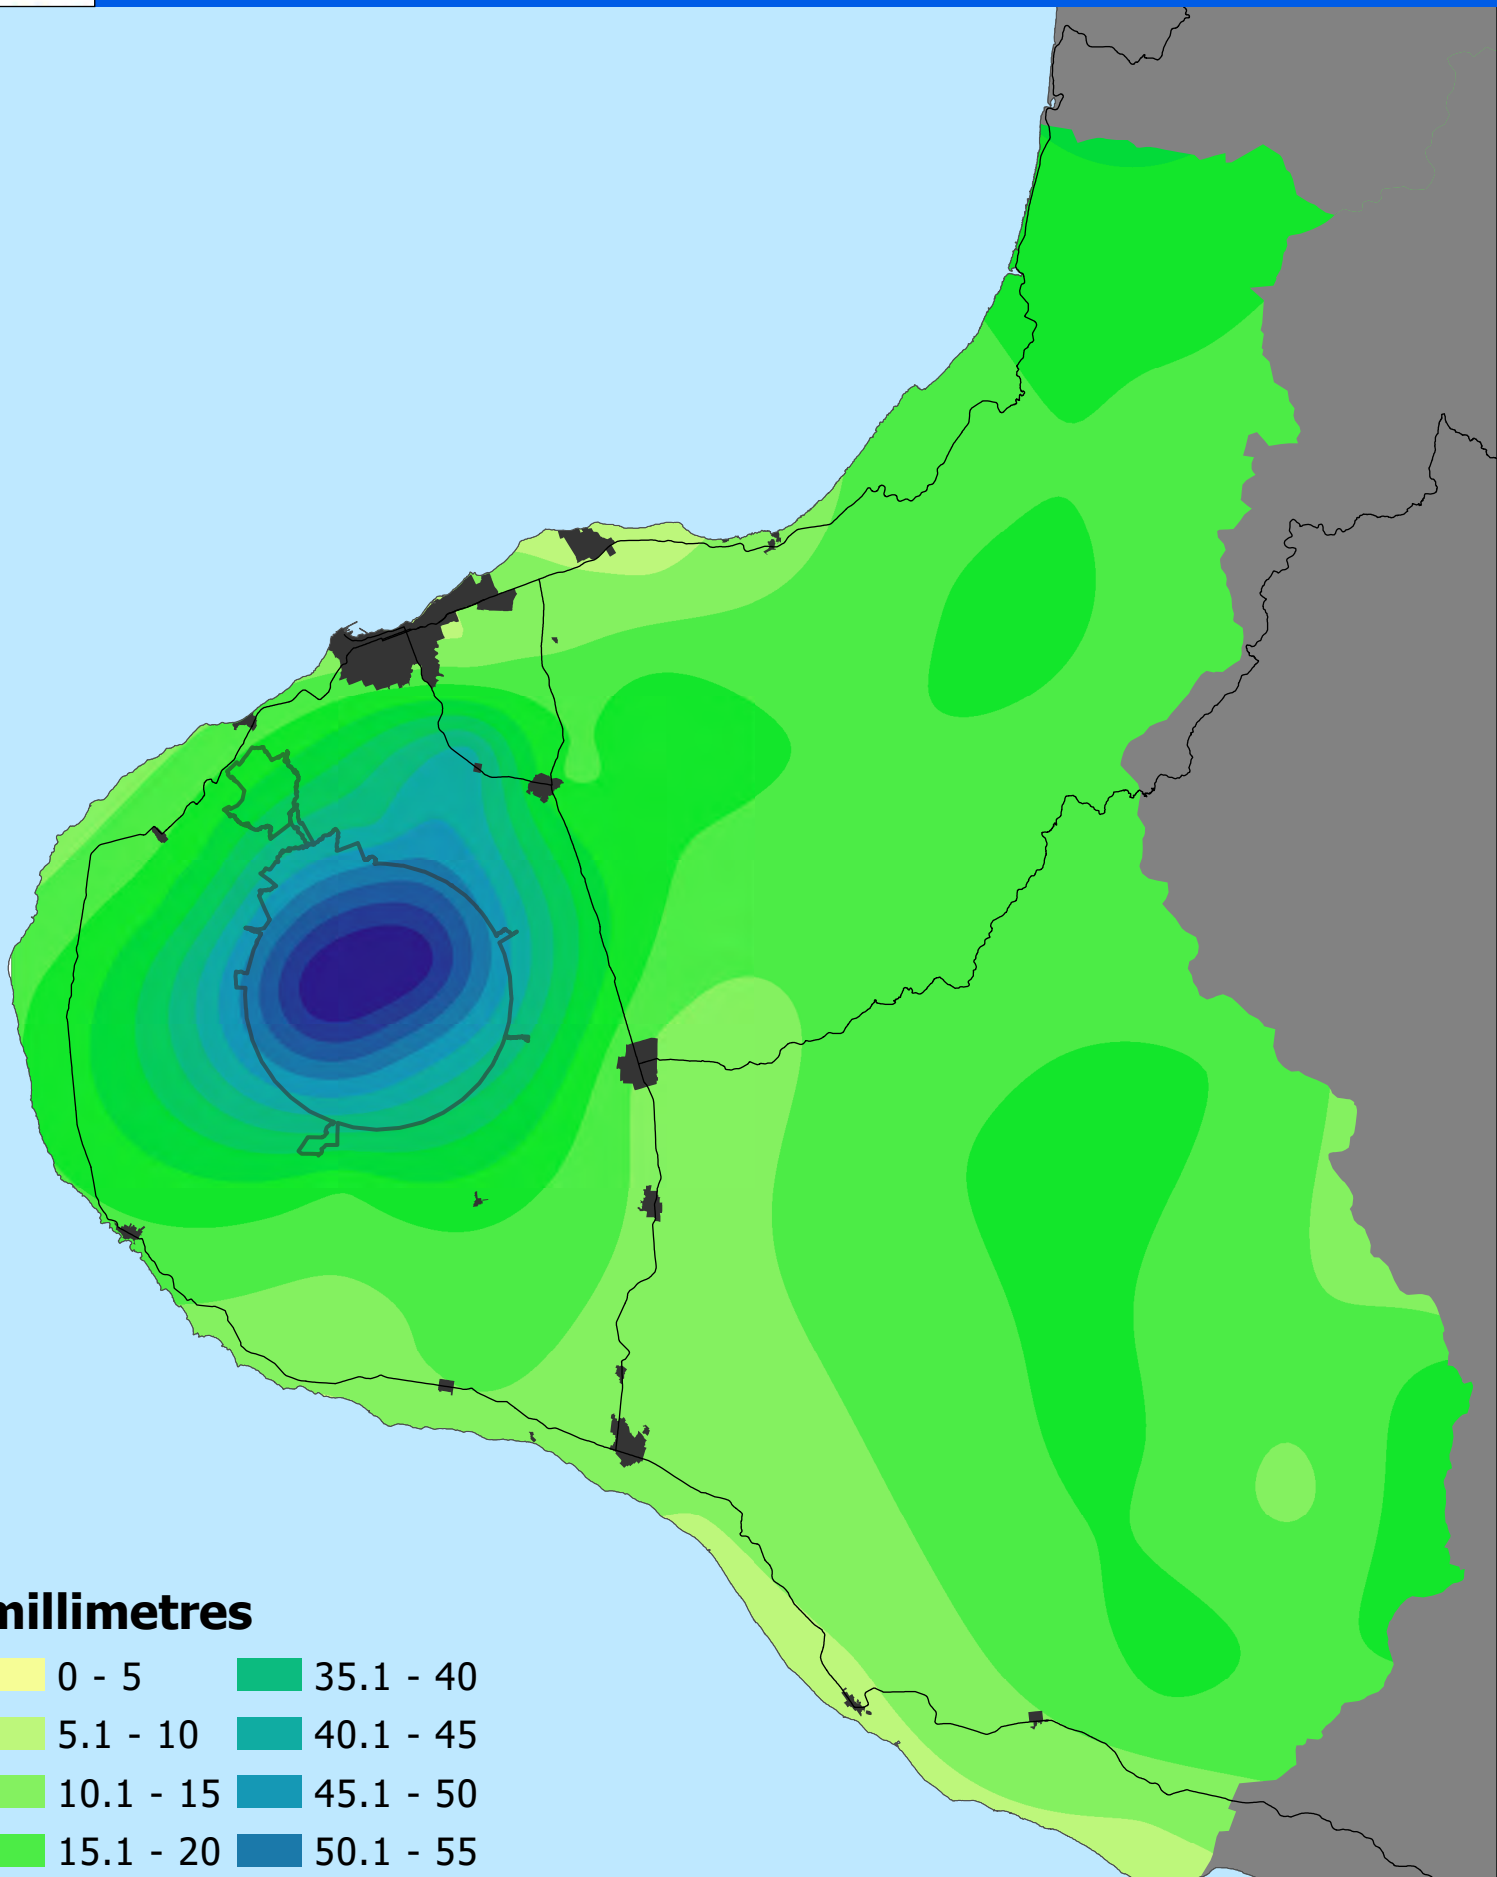

# January 2022 Rainfall

Provisional data only

## KEY

Total monthly rainfall (mm)

% of average monthly rainfall

xxx yy%

# January 2022 Rainfall