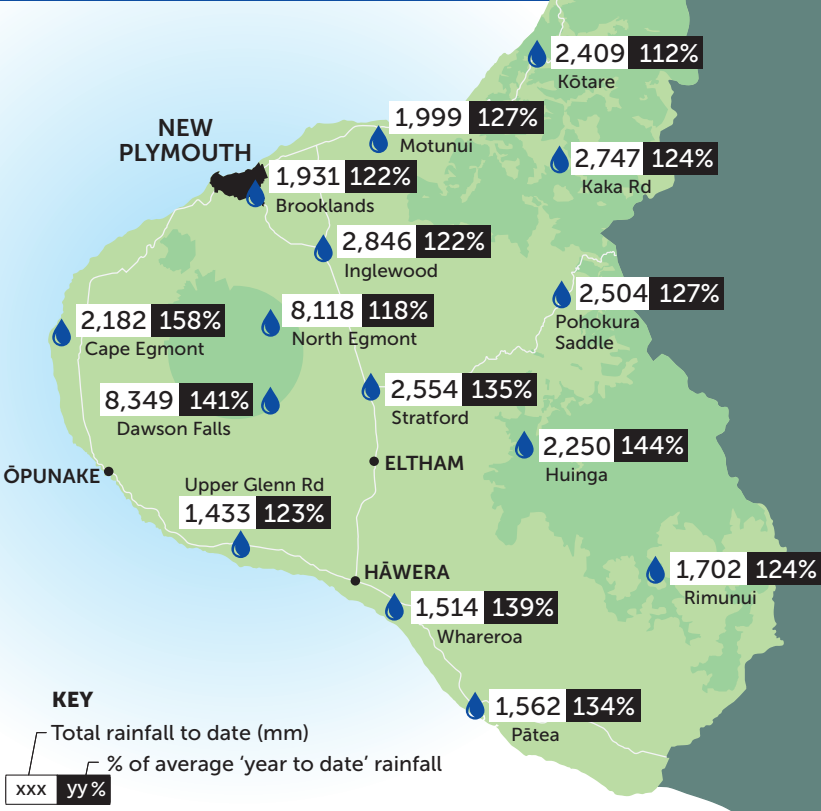

Jan-Dec 2022 Rainfall

Provisional data only

Total rain - Year to end December