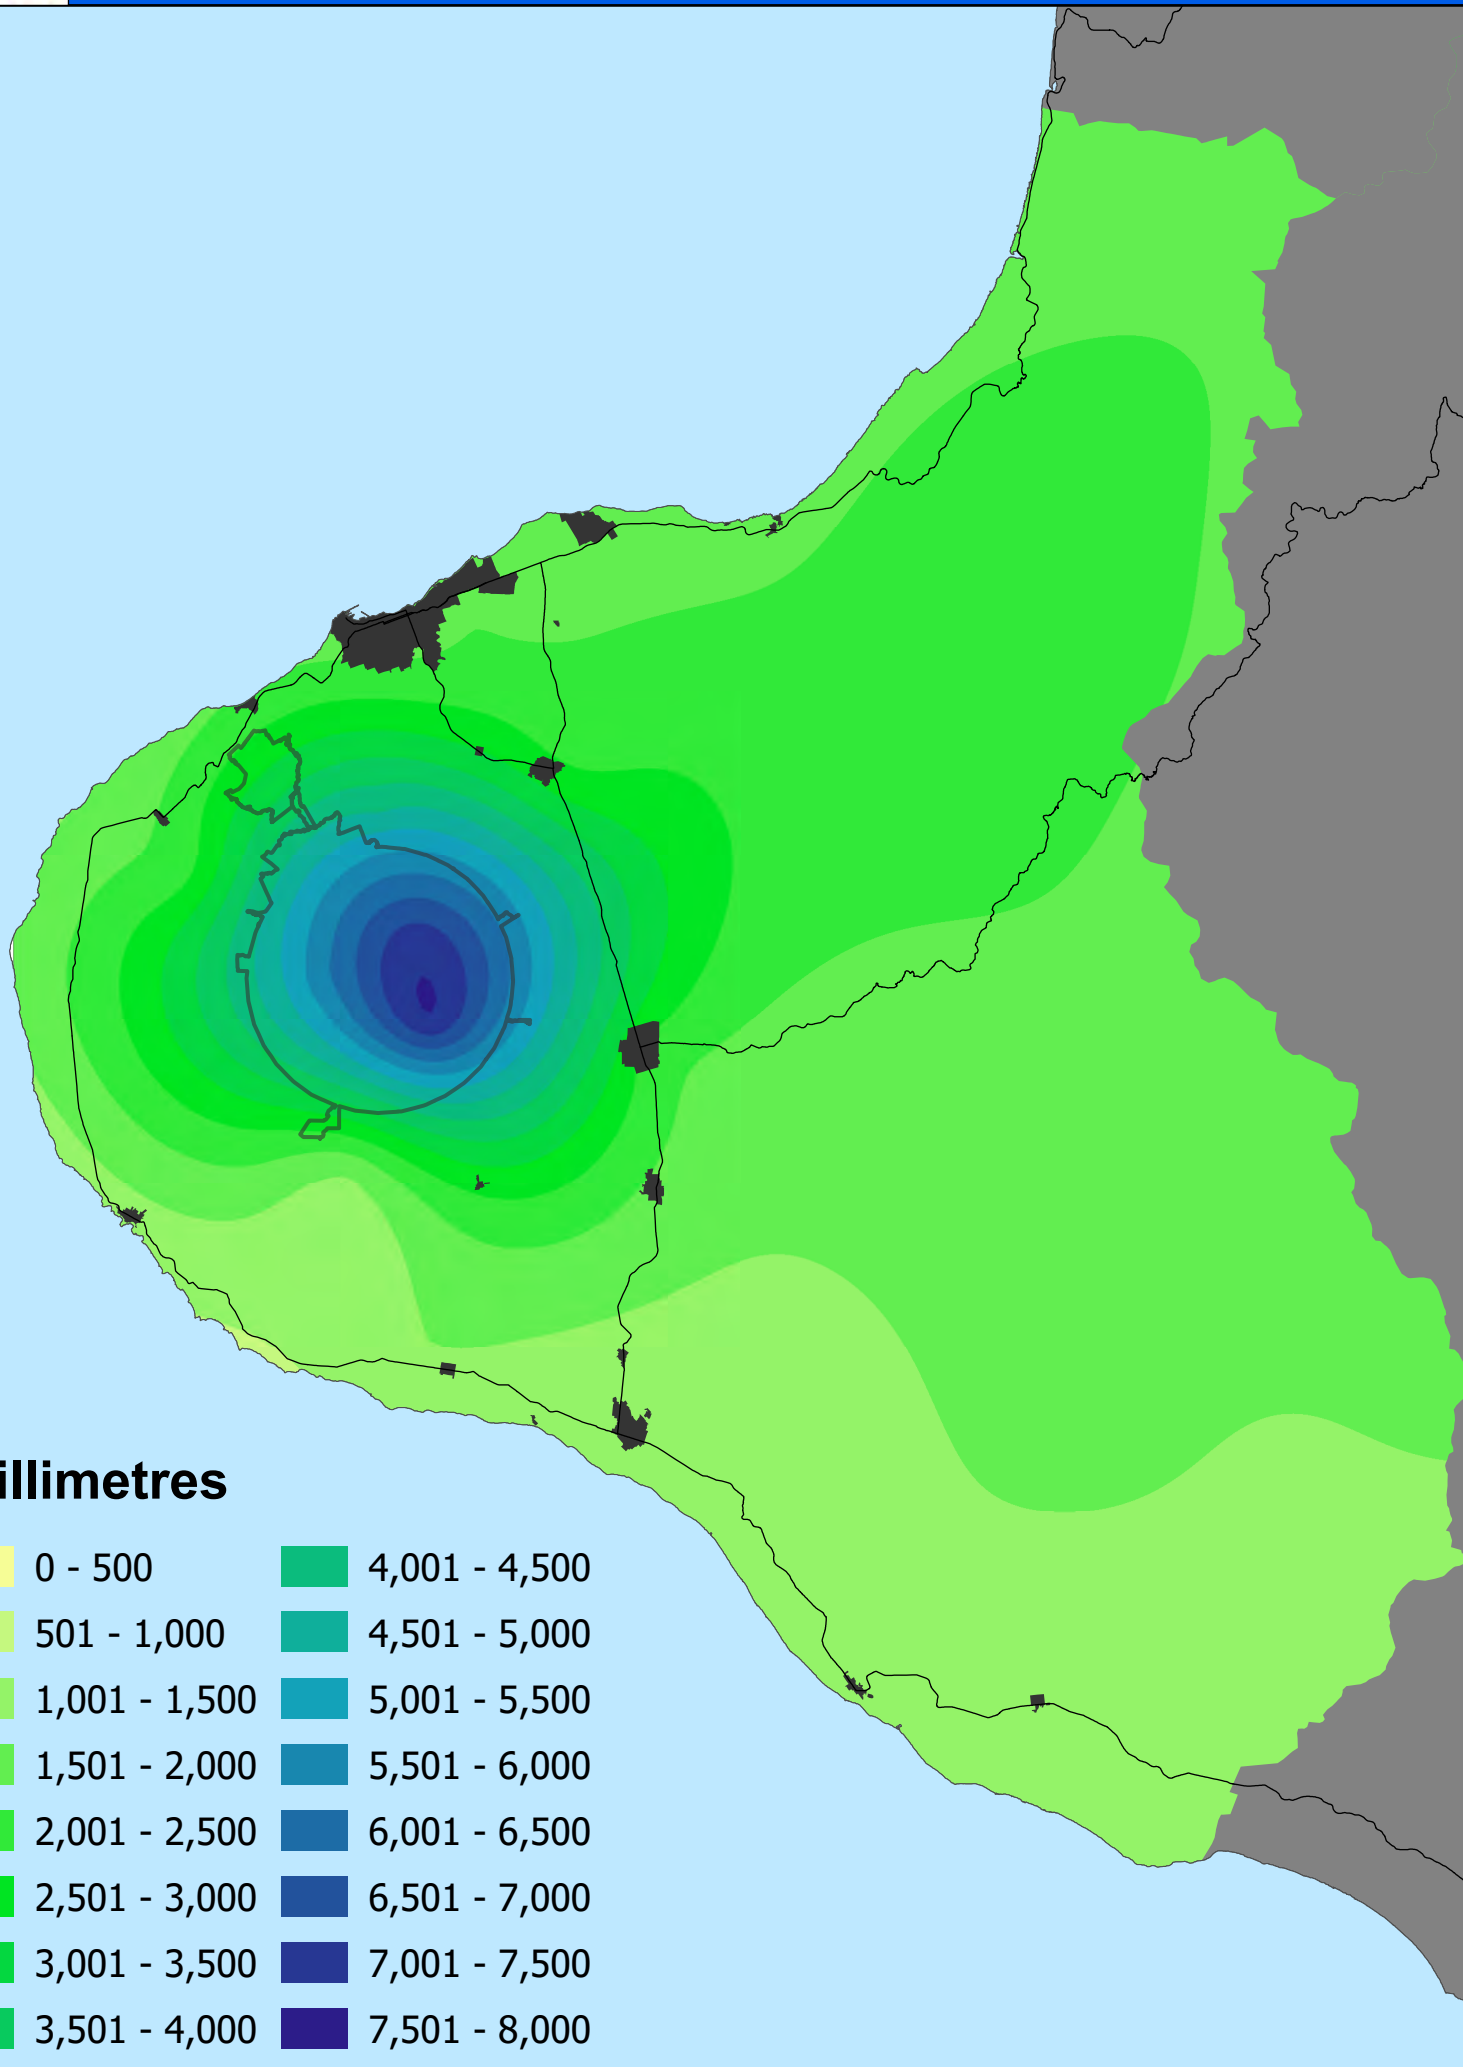

Jan-Dec 2021 Rainfall

Provisional data only

KEY

Total rainfall to date (mm)

% of average 'year to date' rainfall

xxx yy%

December 2021 Year to Date Rainfall

millimetres

0 - 500	4,001 - 4,500
501 - 1,000	4,501 - 5,000
1,001 - 1,500	5,001 - 5,500
1,501 - 2,000	5,501 - 6,000
2,001 - 2,500	6,001 - 6,500
2,501 - 3,000	6,501 - 7,000
3,001 - 3,500	7,001 - 7,500
3,501 - 4,000	7,501 - 8,000