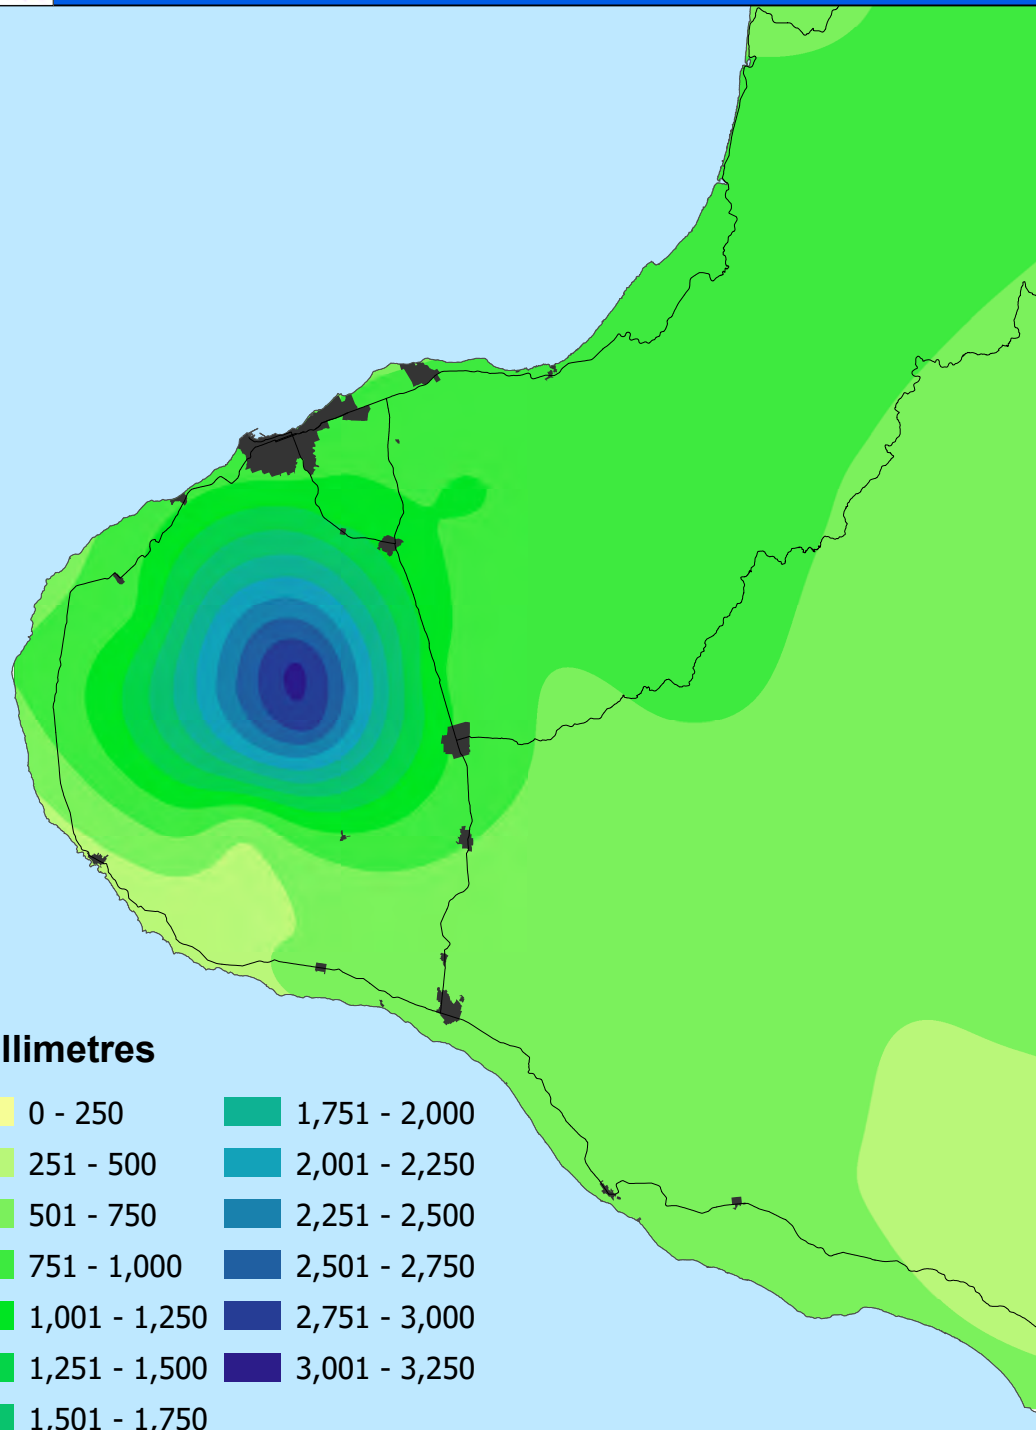

Total rainfall to date (mm)

% of average 'year to date' rainfall

xxx yy%

June 2021 Rainfall

June 2021 Year to Date Rainfall

millimetres

0 - 250	1,751 - 2,000
251 - 500	2,001 - 2,250
501 - 750	2,251 - 2,500
751 - 1,000	2,501 - 2,750
1,001 - 1,250	2,751 - 3,000
1,251 - 1,500	3,001 - 3,250
1,501 - 1,750	