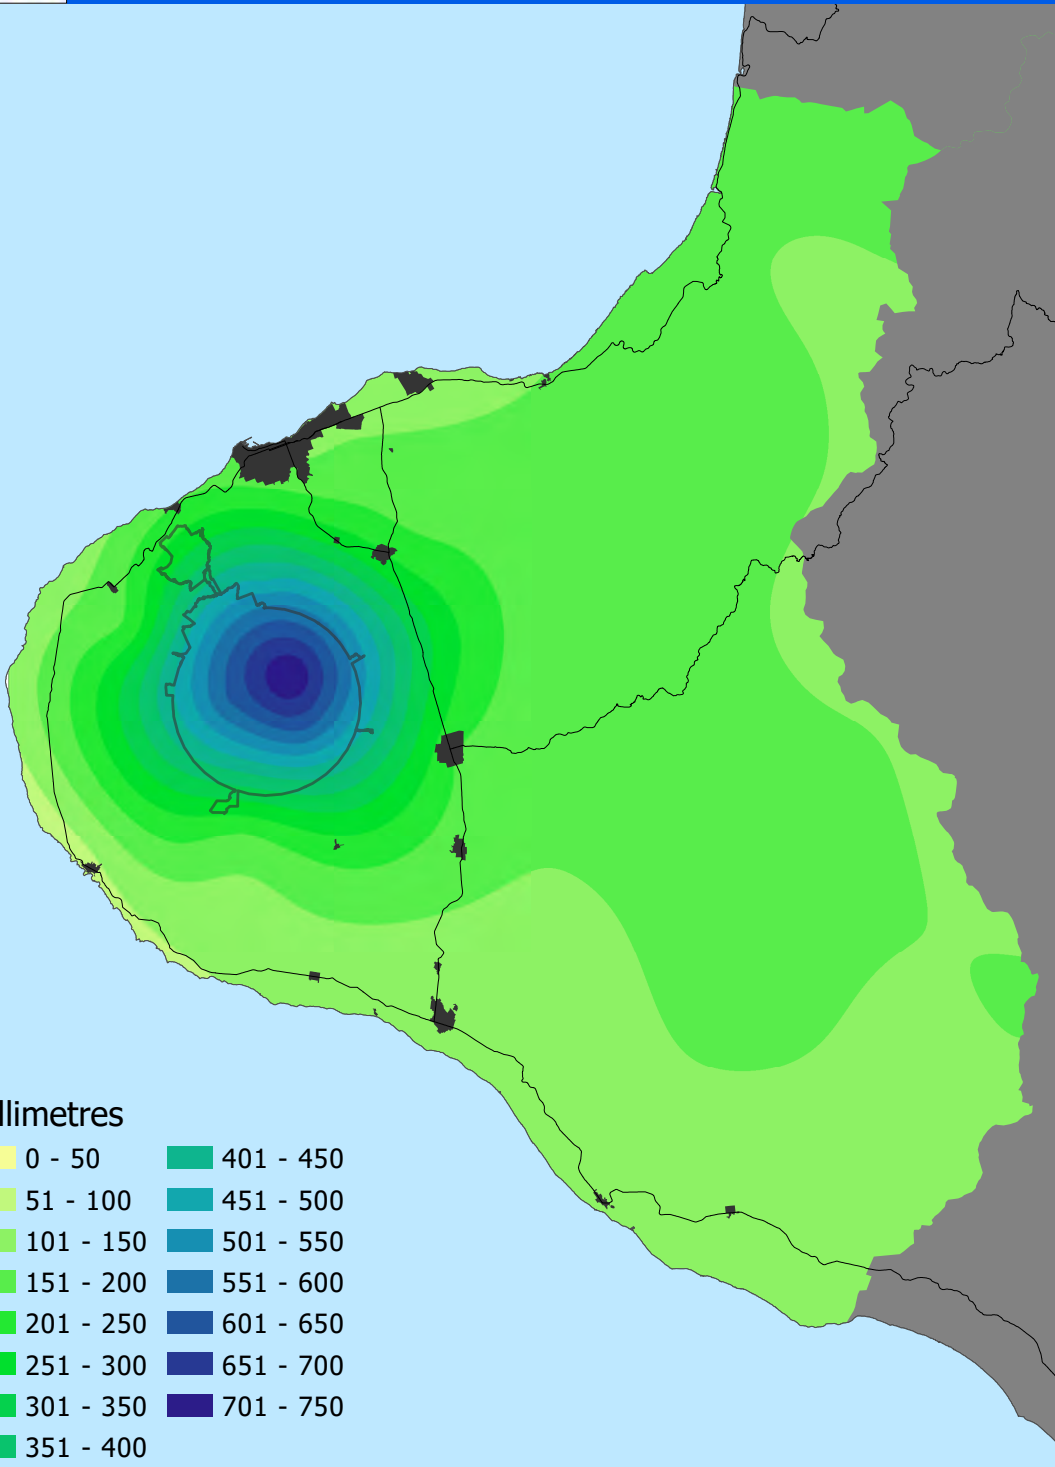

June 2021 Rainfall

Provisional data only

KEY

Total monthly rainfall (mm)
% of average monthly rainfall

xxx yy%

Jan-June 2021 Rainfall

Provisional data only

KEY

Total rainfall to date (mm)

% of average 'year to date' rainfall

xxx yy%

June 2021 Rainfall

June 2021 Year to Date Rainfall

millimetres

0 - 250	1,751 - 2,000
251 - 500	2,001 - 2,250
501 - 750	2,251 - 2,500
751 - 1,000	2,501 - 2,750
1,001 - 1,250	2,751 - 3,000
1,251 - 1,500	3,001 - 3,250
1,501 - 1,750	