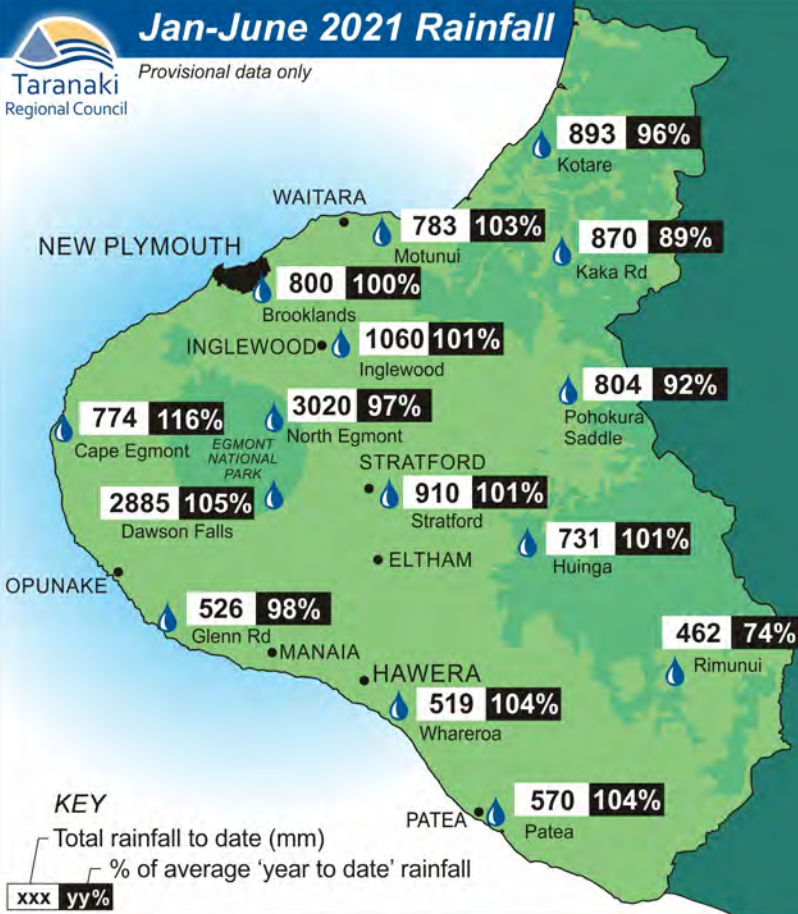

June 2021 Rainfall

Provisional data only

KEY

Total monthly rainfall (mm)
% of average monthly rainfall

xxx yy%

Jan-June 2021 Rainfall

Provisional data only

KEY

Total rainfall to date (mm)

% of average 'year to date' rainfall

xxx yy%

June 2021 Rainfall

June 2021 Year to Date Rainfall

millimetres

0 - 250	1,751 - 2,000
251 - 500	2,001 - 2,250
501 - 750	2,251 - 2,500
751 - 1,000	2,501 - 2,750
1,001 - 1,250	2,751 - 3,000
1,251 - 1,500	3,001 - 3,250
1,501 - 1,750	