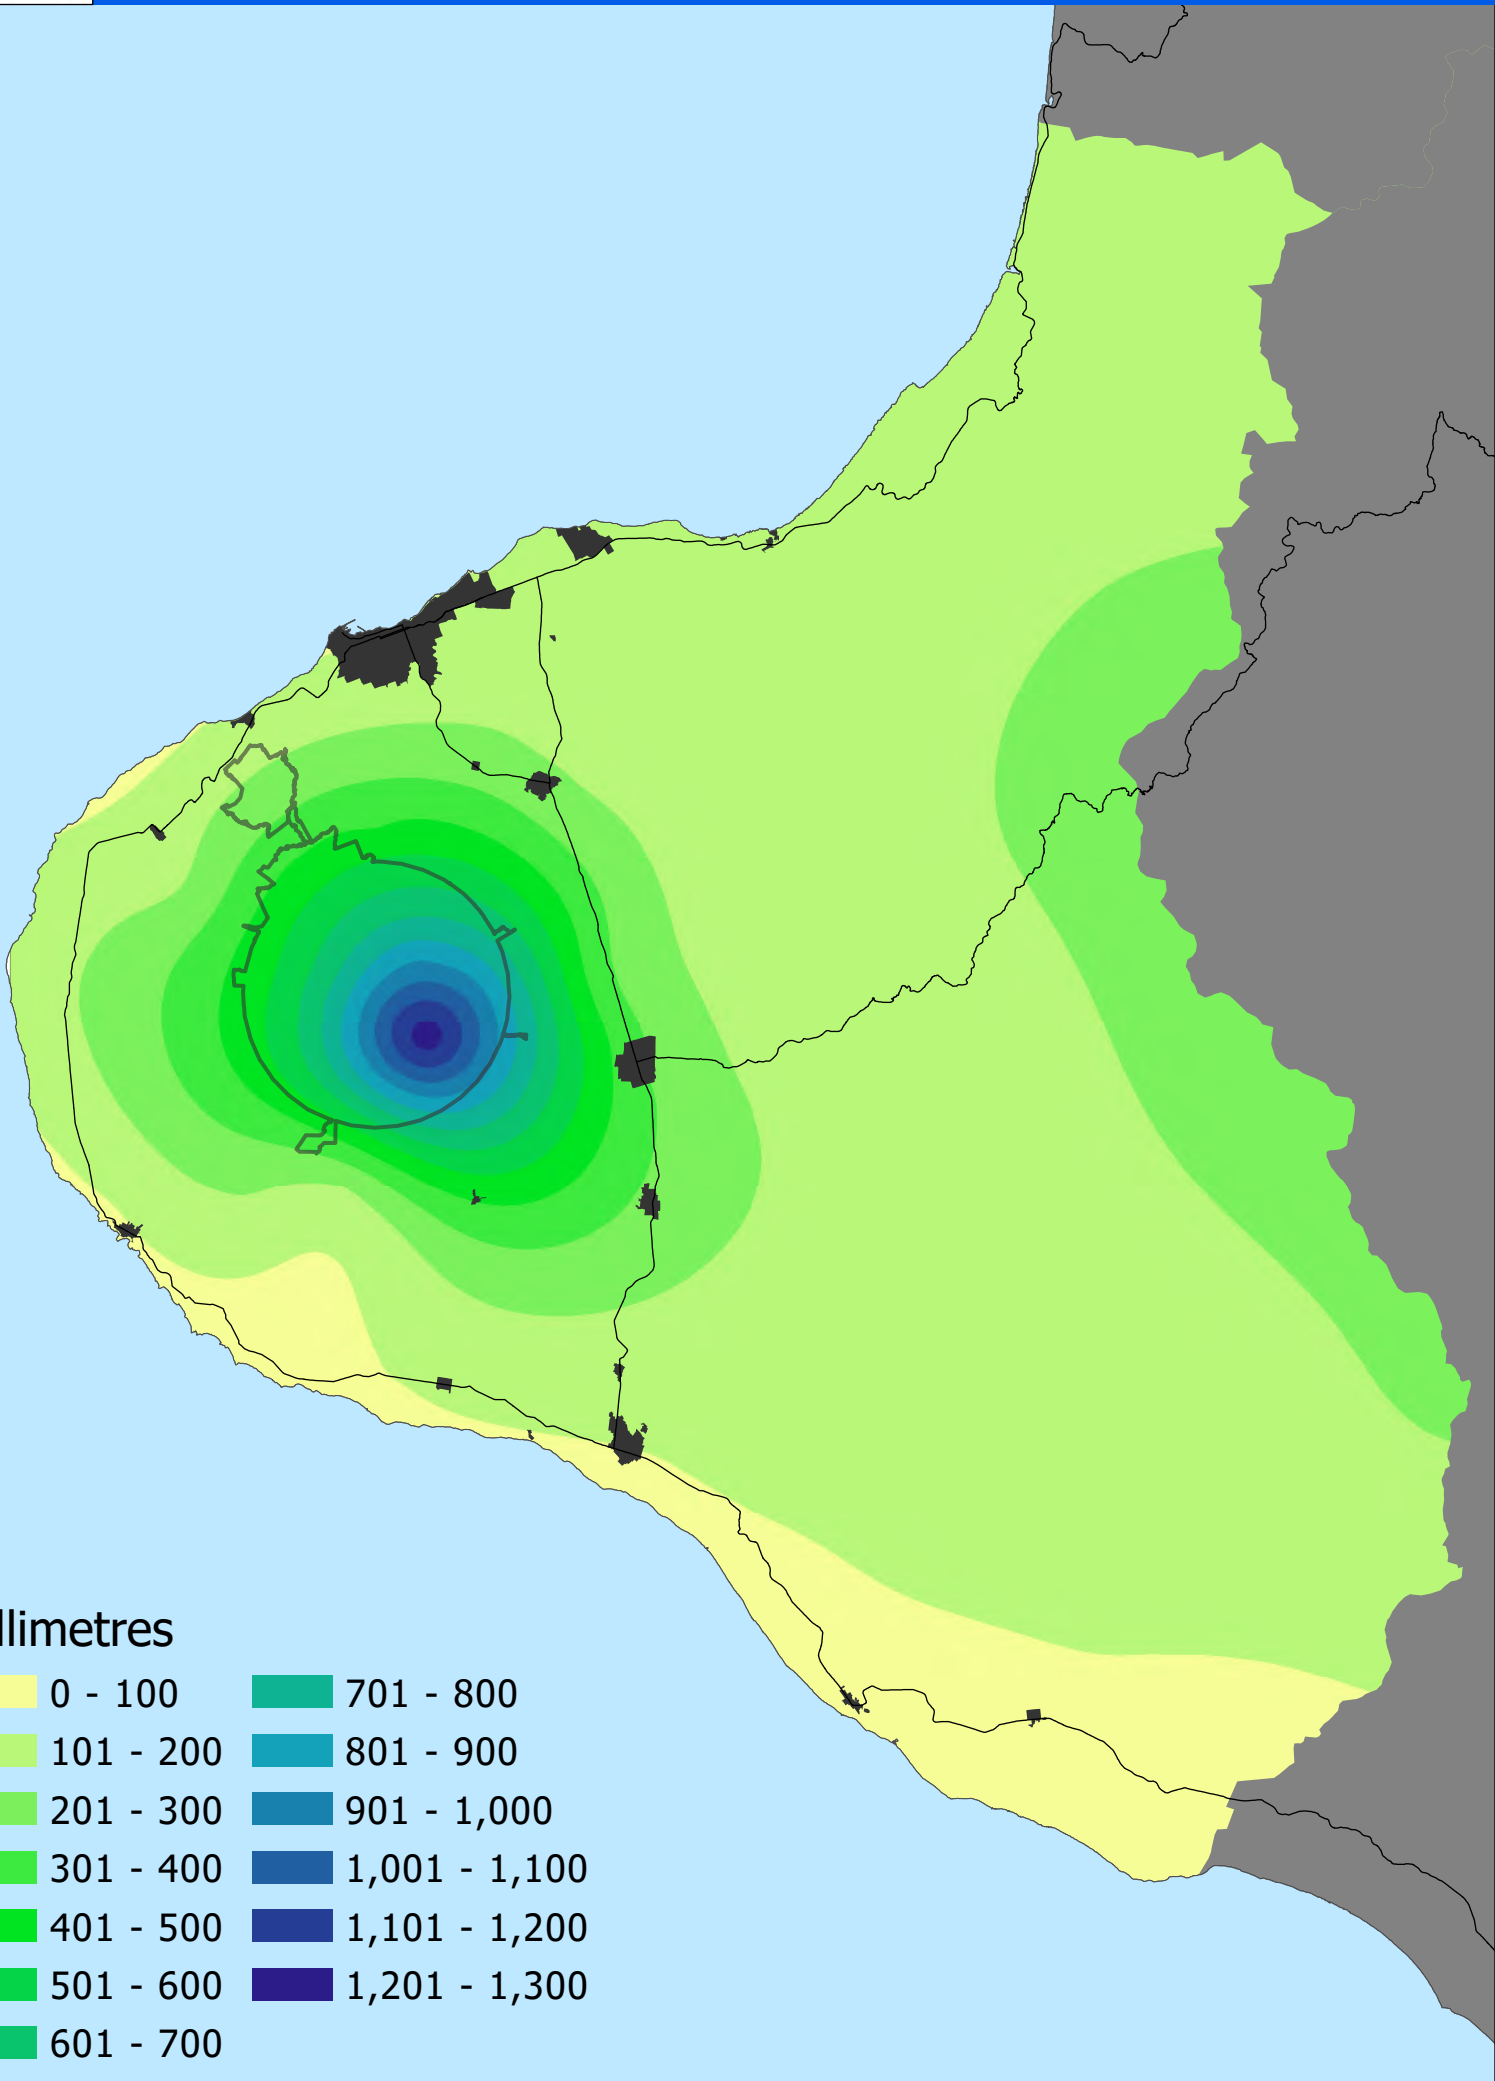

July 2021 Rainfall

Provisional data only

KEY

Total monthly rainfall (mm)

% of average monthly rainfall

xxx yy%

Jan-July 2021 Rainfall

Provisional data only

KEY

Total rainfall to date (mm)

% of average 'year to date' rainfall

xxx yy%

July 2021 Rainfall

July 2021 Year to Date Rainfall