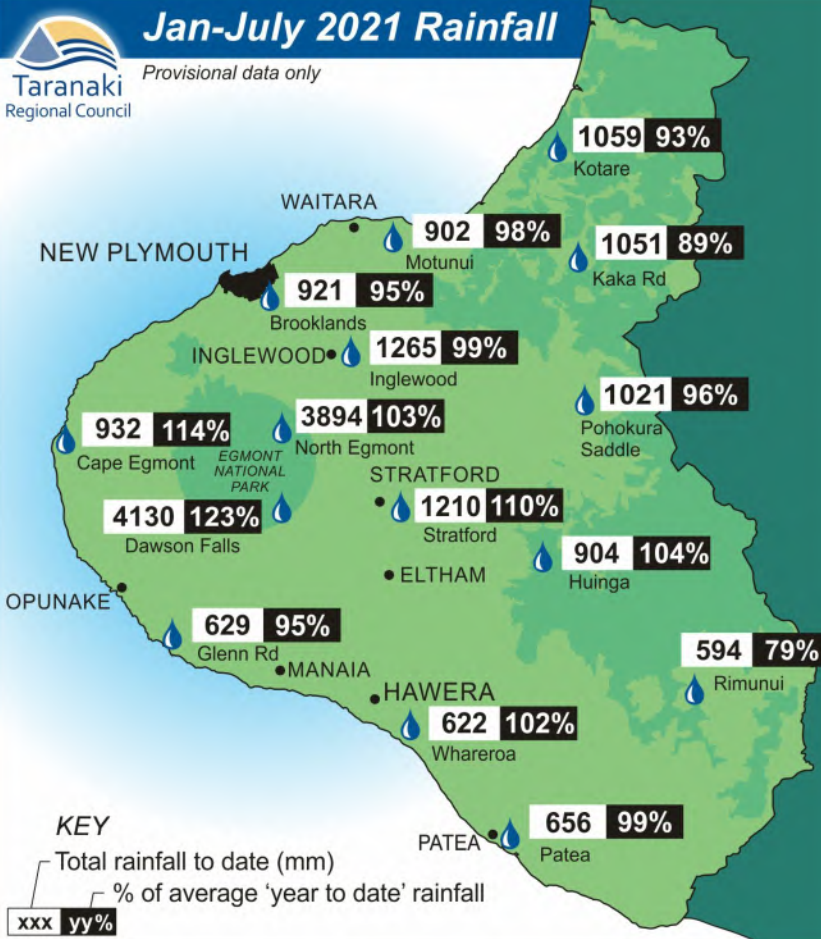

July 2021 Rainfall

Provisional data only

KEY

Total monthly rainfall (mm)

% of average monthly rainfall

xxx yy%

Jan-July 2021 Rainfall

Provisional data only

KEY

Total rainfall to date (mm)

% of average 'year to date' rainfall

xxx yy%

July 2021 Rainfall

July 2021 Year to Date Rainfall