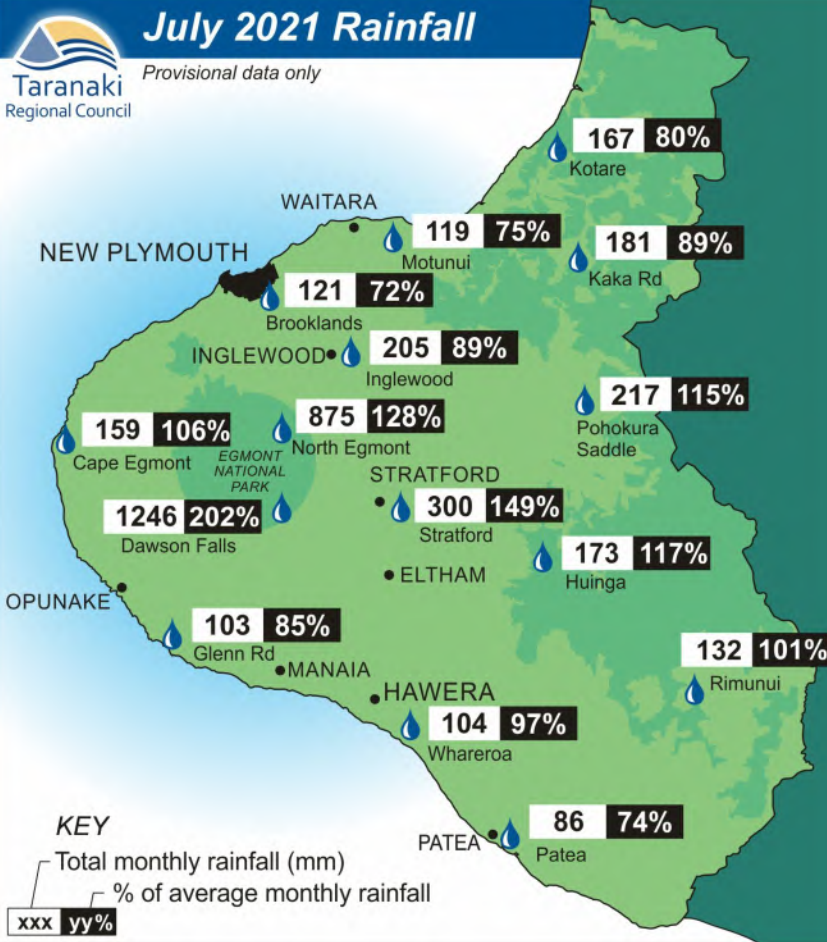

July 2021 Rainfall

Provisional data only

KEY

Total monthly rainfall (mm)

% of average monthly rainfall

xxx yy%

Jan-July 2021 Rainfall

Provisional data only

KEY

Total rainfall to date (mm)

% of average 'year to date' rainfall

xxx yy%

July 2021 Rainfall

July 2021 Year to Date Rainfall