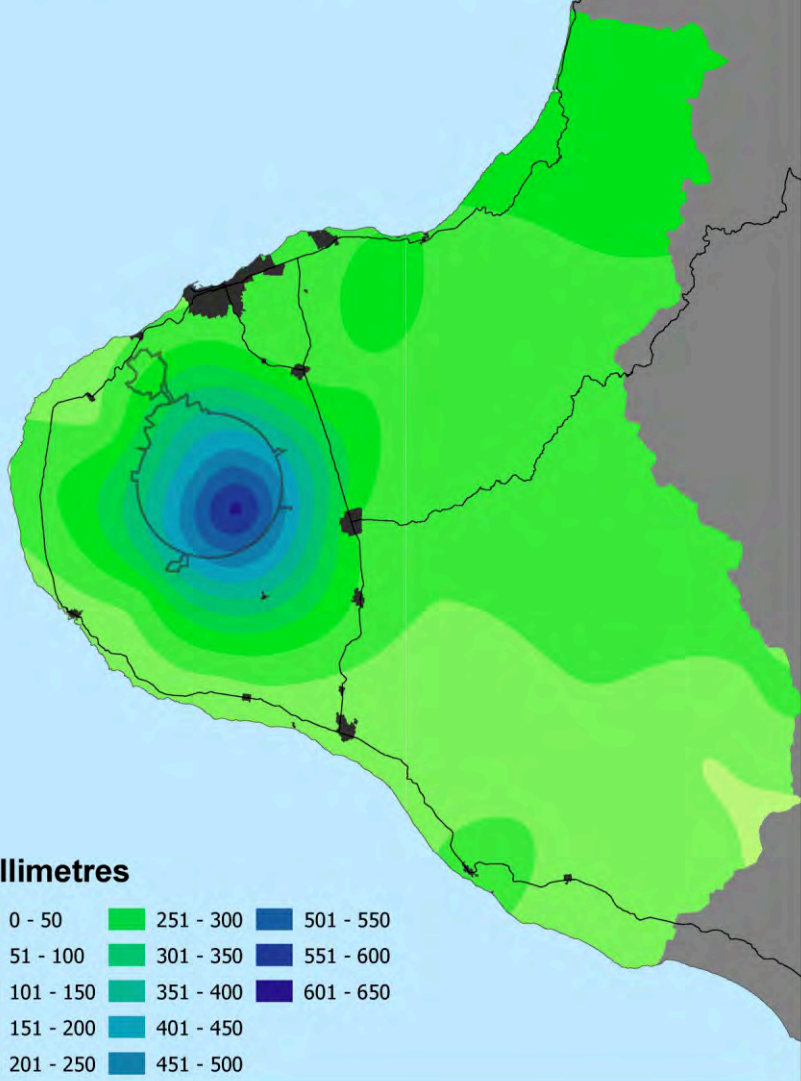

Summer Rainfall

December 2020 to February 2021
Provisional data only

February 2021 Rainfall

February 2021 Year to Date Rainfall

Summer 2021 Rainfall