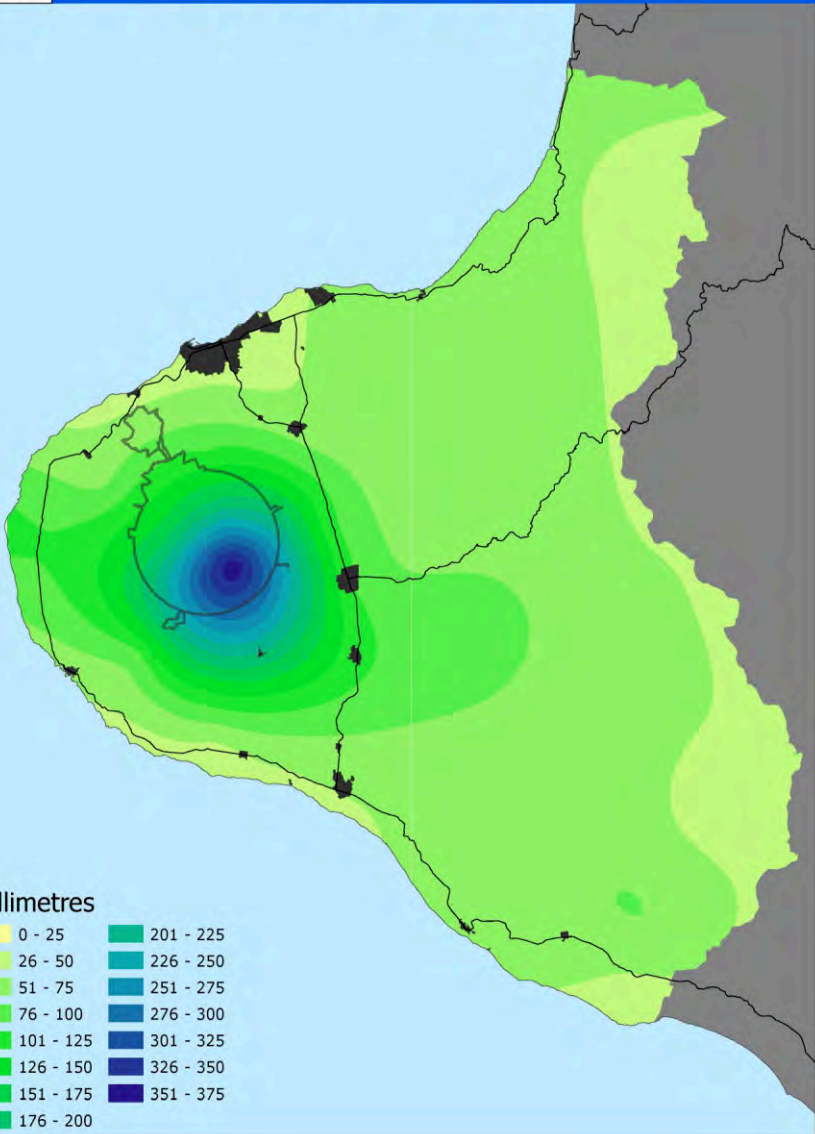

February 2021 Rainfall

Provisional data only

KEY

Total monthly rainfall (mm)

% of average monthly rainfall

xxx yy%

Jan-Feb 2021 Rainfall

Provisional data only

Summer Rainfall

December 2020 to February 2021
Provisional data only

February 2021 Rainfall

February 2021 Year to Date Rainfall

Summer 2021 Rainfall