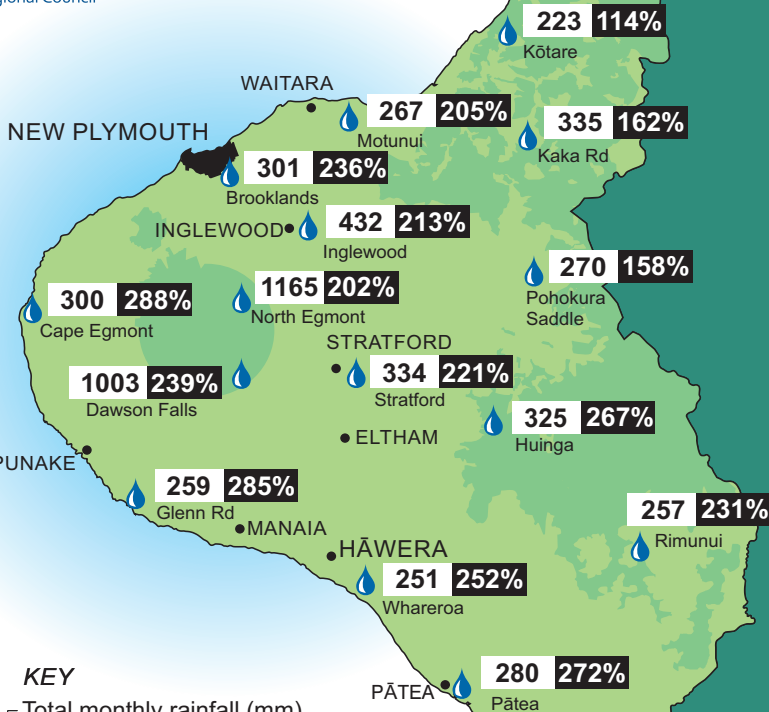

December 2021 Rainfall

Provisional data only

KEY

Total monthly rainfall (mm)

% of average monthly rainfall

xxx yy%

Jan-Dec 2021 Rainfall

Provisional data only

KEY

Total rainfall to date (mm)
% of average 'year to date' rainfall

xxx yy%

December 2021 Rainfall

millimetres

0 - 500	4,001 - 4,500
501 - 1,000	4,501 - 5,000
1,001 - 1,500	5,001 - 5,500
1,501 - 2,000	5,501 - 6,000
2,001 - 2,500	6,001 - 6,500
2,501 - 3,000	6,501 - 7,000
3,001 - 3,500	7,001 - 7,500
3,501 - 4,000	7,501 - 8,000