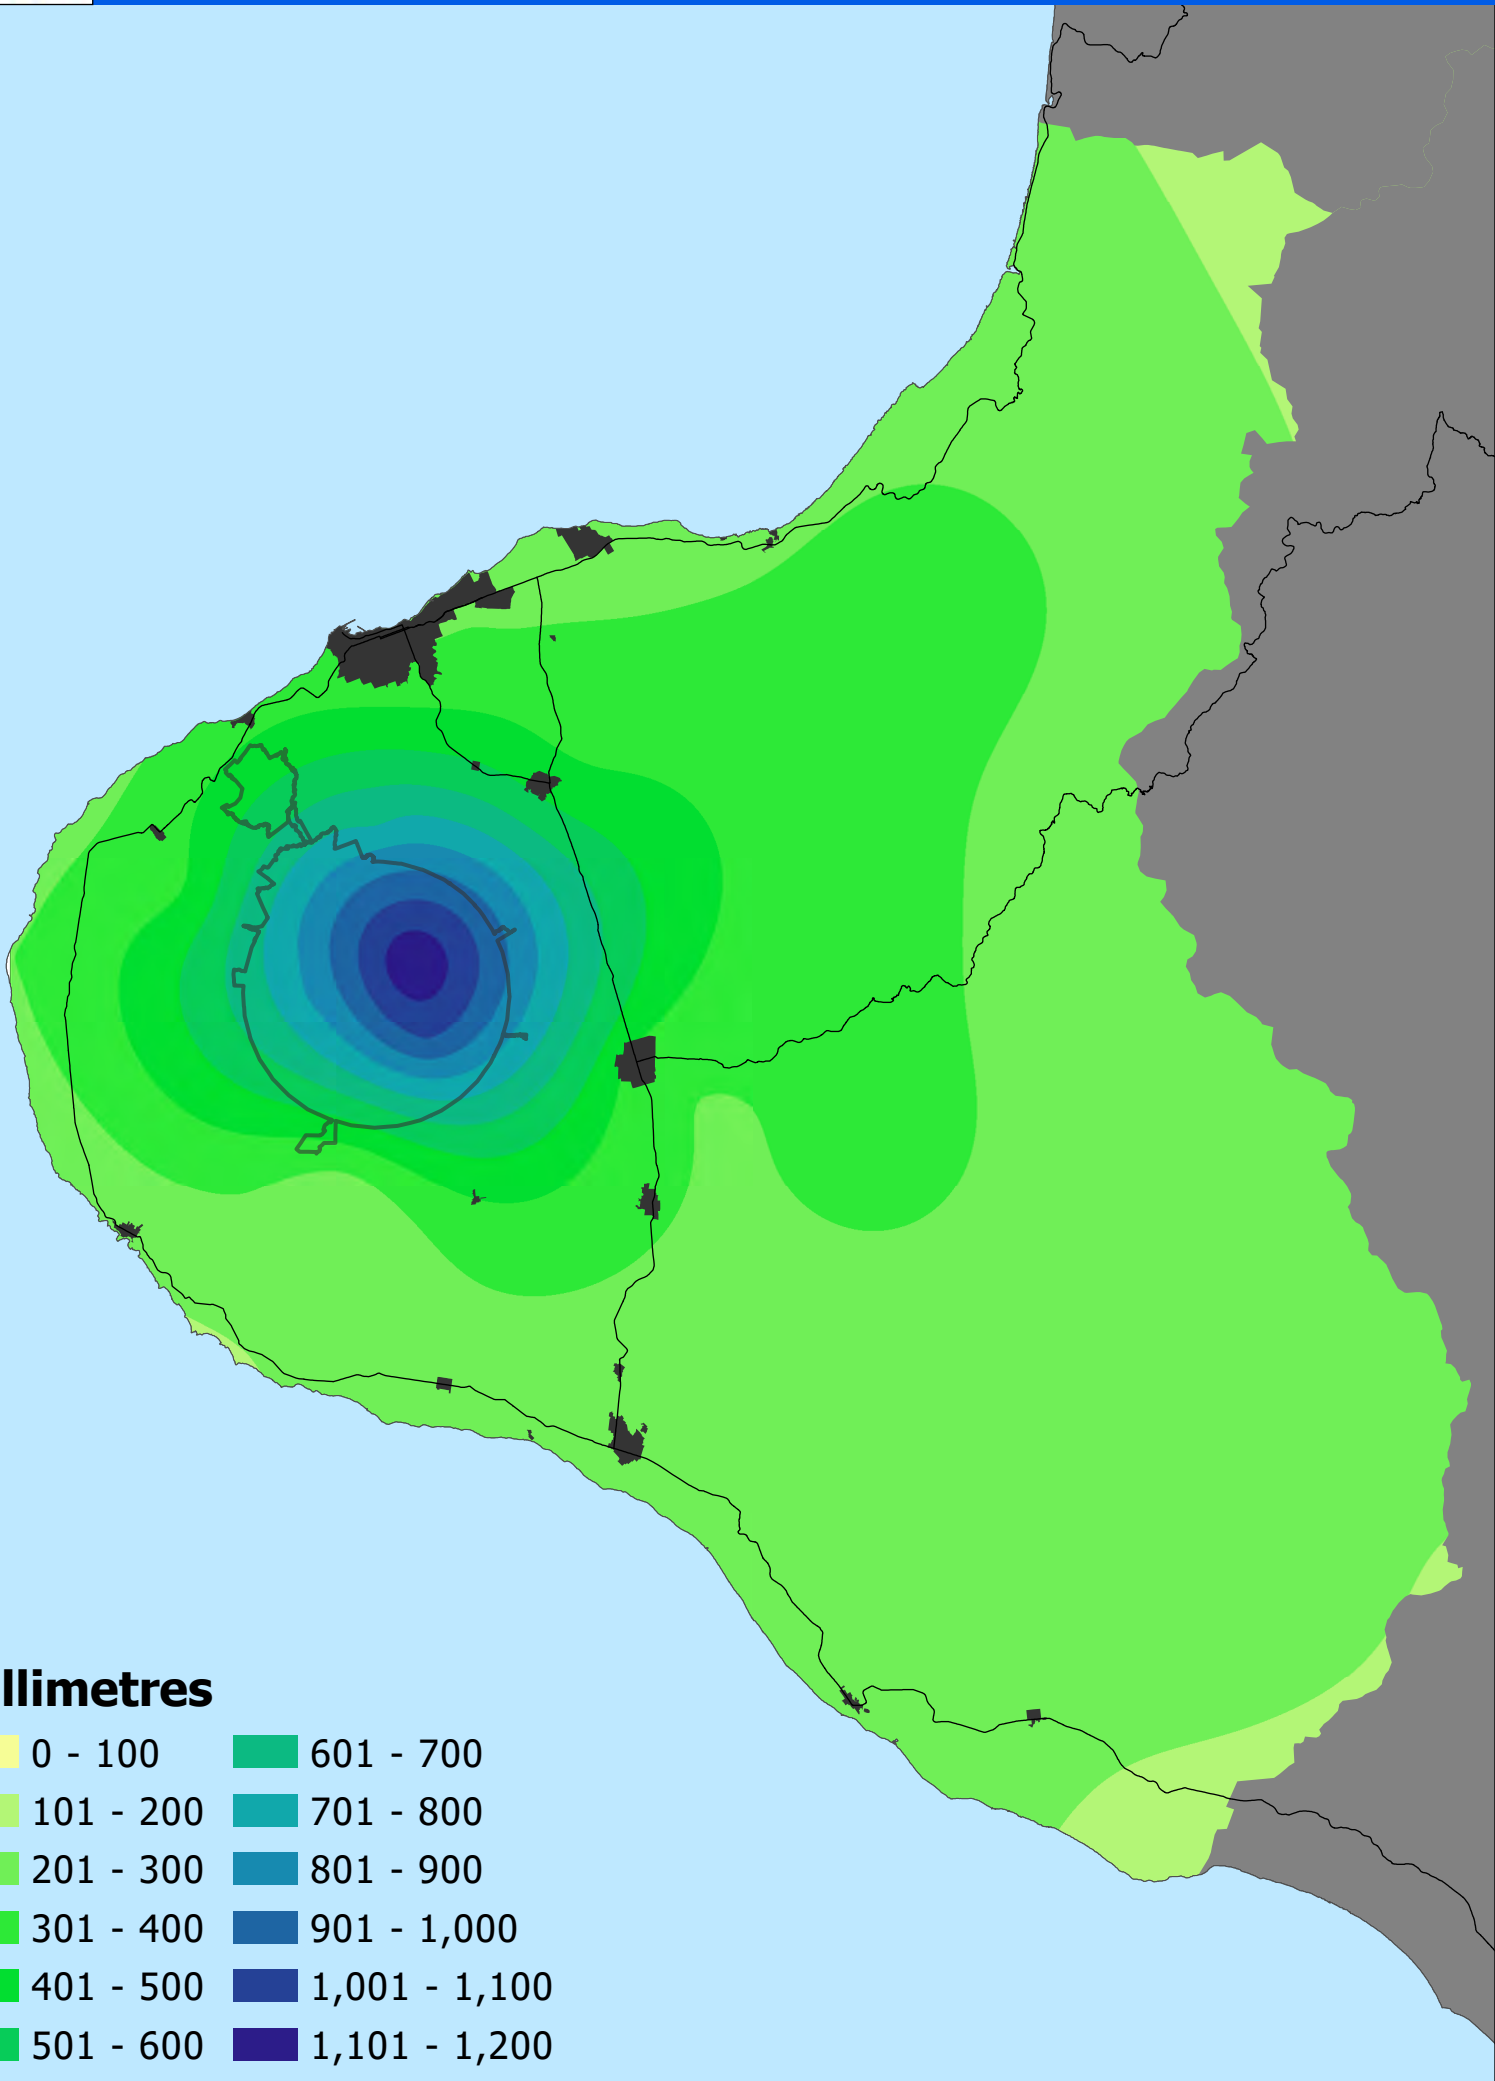

December 2021 Rainfall

Provisional data only

KEY

Total monthly rainfall (mm)

% of average monthly rainfall

xxx yy%

Jan-Dec 2021 Rainfall

Provisional data only

KEY

Total rainfall to date (mm)
% of average 'year to date' rainfall

xxx yy%

December 2021 Rainfall

millimetres

0 - 500	4,001 - 4,500
501 - 1,000	4,501 - 5,000
1,001 - 1,500	5,001 - 5,500
1,501 - 2,000	5,501 - 6,000
2,001 - 2,500	6,001 - 6,500
2,501 - 3,000	6,501 - 7,000
3,001 - 3,500	7,001 - 7,500
3,501 - 4,000	7,501 - 8,000