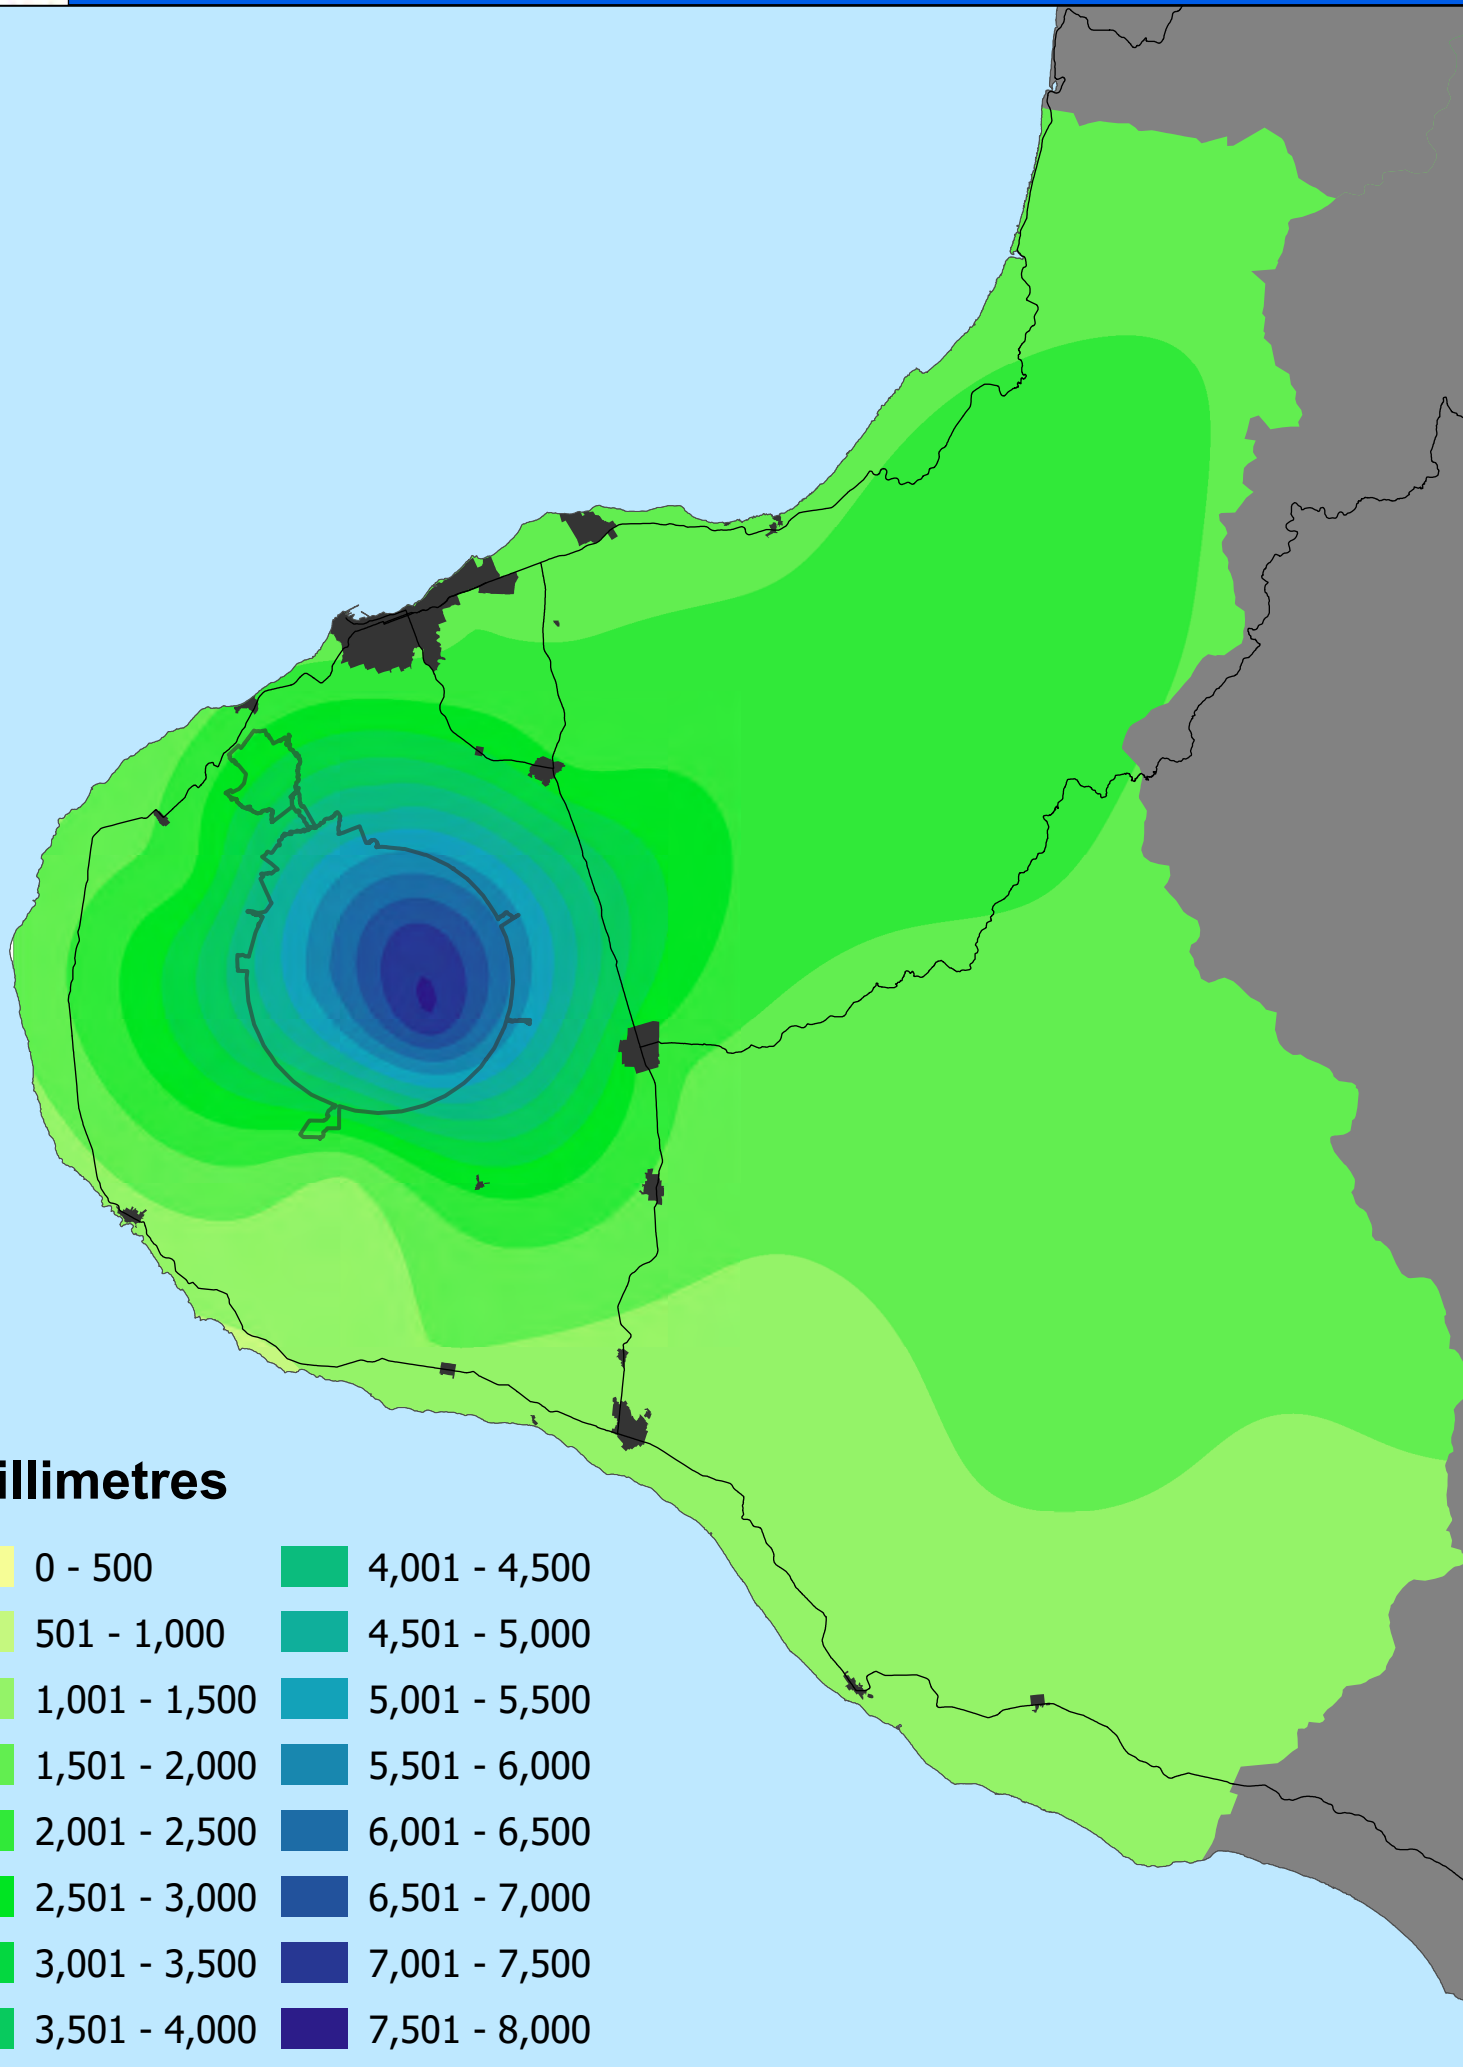

December 2021 Rainfall

Provisional data only

KEY

Total monthly rainfall (mm)

% of average monthly rainfall

xxx yy%

Jan-Dec 2021 Rainfall

Provisional data only

KEY

Total rainfall to date (mm)
% of average 'year to date' rainfall

xxx yy%

December 2021 Rainfall

millimetres

0 - 500	4,001 - 4,500
501 - 1,000	4,501 - 5,000
1,001 - 1,500	5,001 - 5,500
1,501 - 2,000	5,501 - 6,000
2,001 - 2,500	6,001 - 6,500
2,501 - 3,000	6,501 - 7,000
3,001 - 3,500	7,001 - 7,500
3,501 - 4,000	7,501 - 8,000