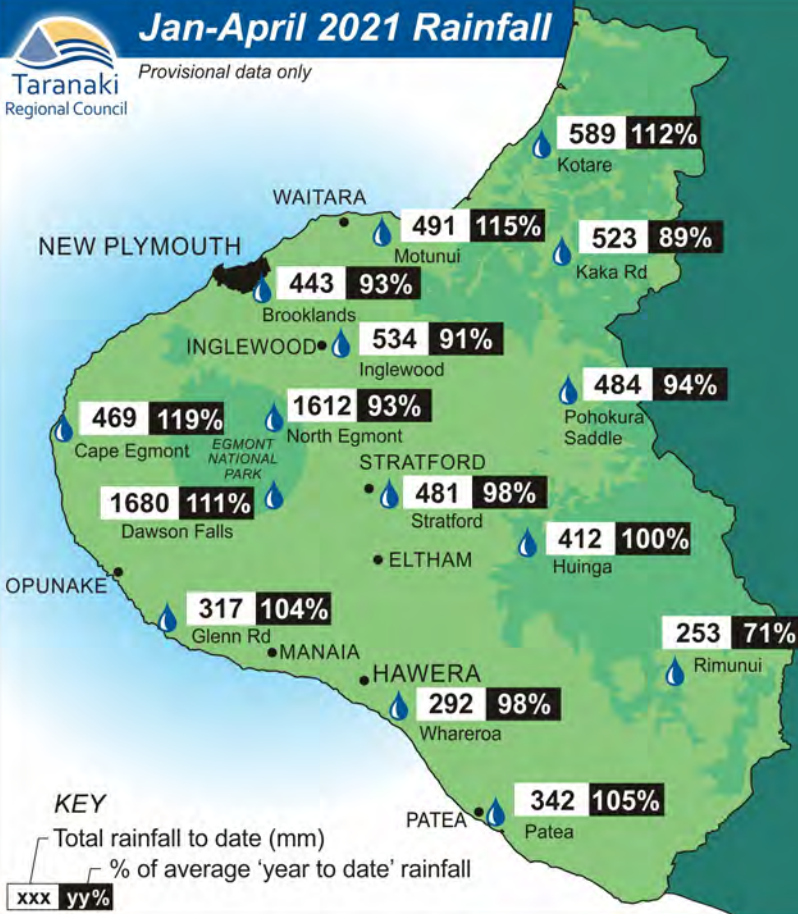

April 2021 Rainfall

Provisional data only

Jan-April 2021 Rainfall

Provisional data only

KEY

Total rainfall to date (mm)

% of average 'year to date' rainfall

xxx yy%

April 2021 Rainfall

April 2021 Year to Date Rainfall

millimetres

| | |
|-----------|---------------|
| 0 - 150 | 901 - 1,050 |
| 151 - 300 | 1,051 - 1,200 |
| 301 - 450 | 1,201 - 1,350 |
| 451 - 600 | 1,351 - 1,500 |
| 601 - 750 | 1,501 - 1,650 |
| 751 - 900 | 1,651 - 1,800 |