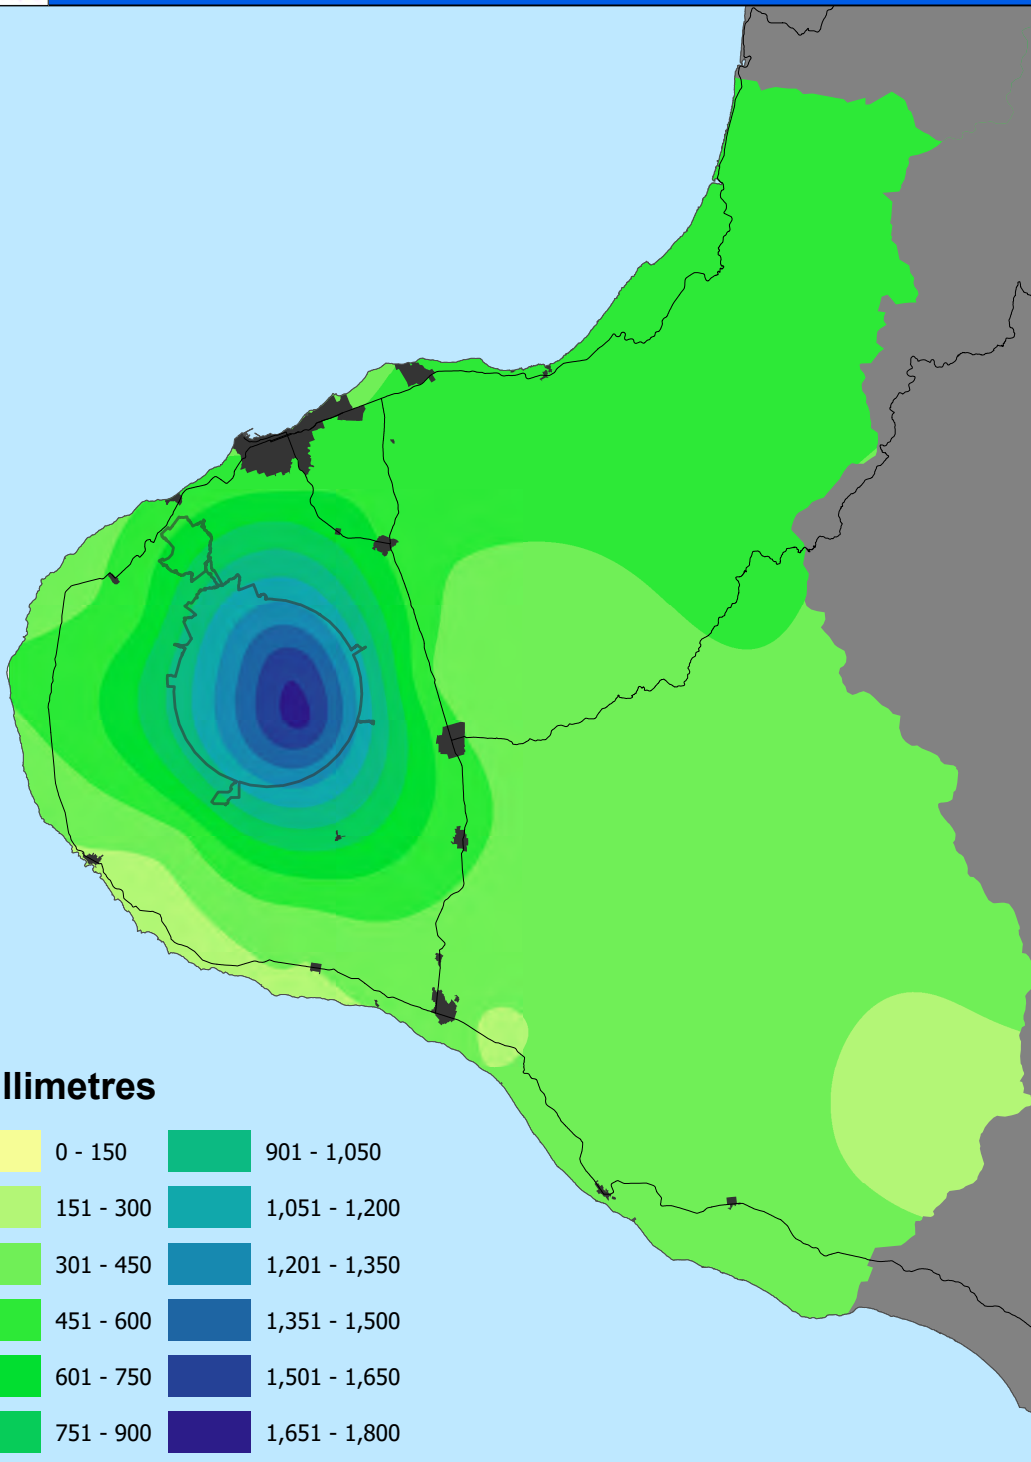

April 2021 Rainfall

Provisional data only

Jan-April 2021 Rainfall

Provisional data only

KEY

Total rainfall to date (mm)

% of average 'year to date' rainfall

xxx yy%

April 2021 Rainfall

April 2021 Year to Date Rainfall

millimetres

| | |
|-----------|---------------|
| 0 - 150 | 901 - 1,050 |
| 151 - 300 | 1,051 - 1,200 |
| 301 - 450 | 1,201 - 1,350 |
| 451 - 600 | 1,351 - 1,500 |
| 601 - 750 | 1,501 - 1,650 |
| 751 - 900 | 1,651 - 1,800 |