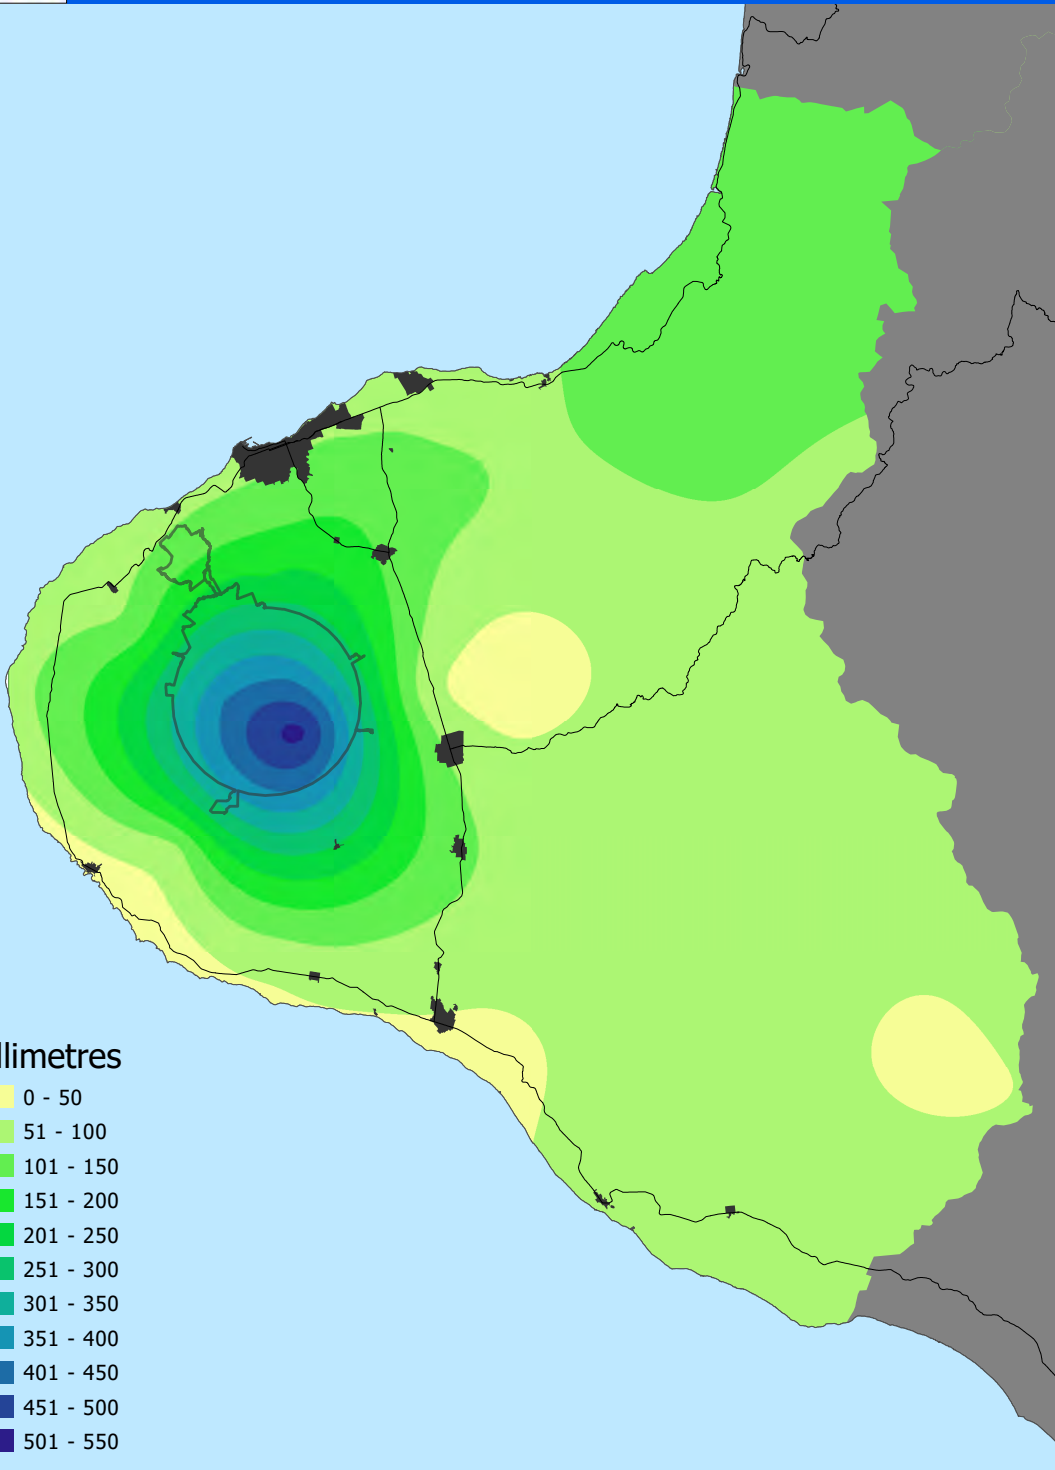

April 2021 Rainfall

Provisional data only

Jan-April 2021 Rainfall

Provisional data only

KEY

Total rainfall to date (mm)

% of average 'year to date' rainfall

xxx yy%

April 2021 Rainfall

April 2021 Year to Date Rainfall

millimetres

| | |
|-----------|---------------|
| 0 - 150 | 901 - 1,050 |
| 151 - 300 | 1,051 - 1,200 |
| 301 - 450 | 1,201 - 1,350 |
| 451 - 600 | 1,351 - 1,500 |
| 601 - 750 | 1,501 - 1,650 |
| 751 - 900 | 1,651 - 1,800 |