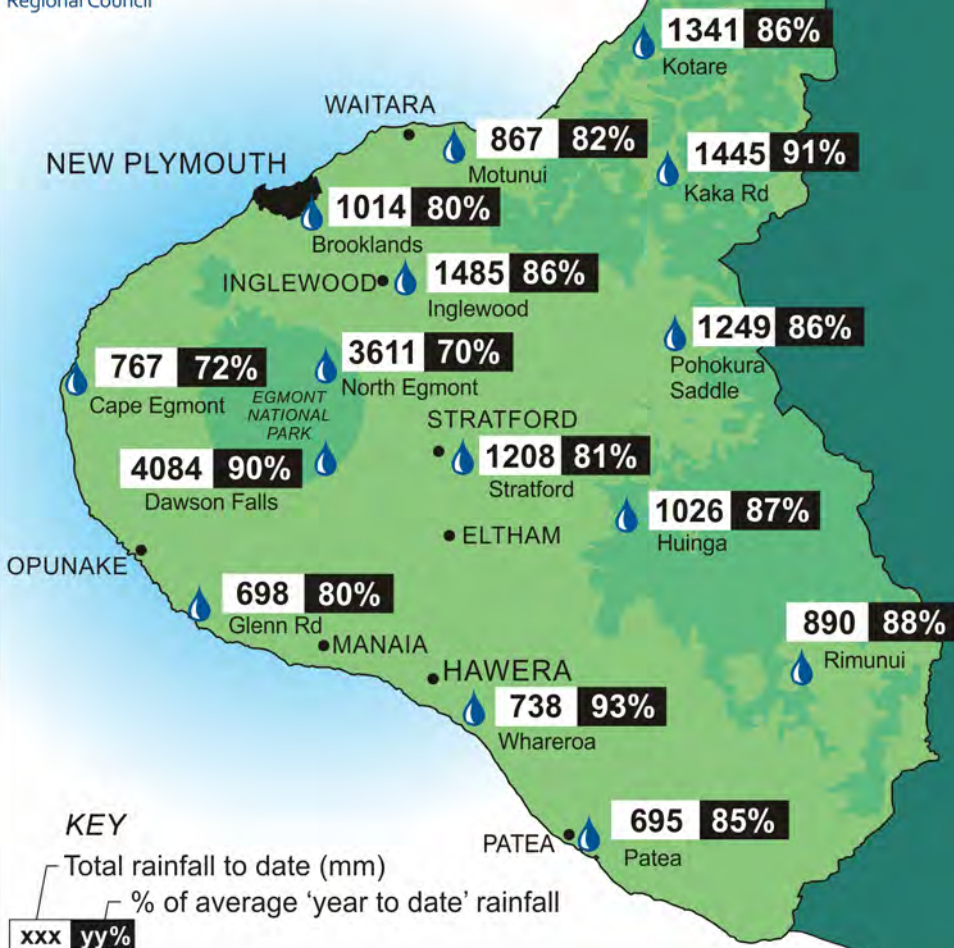

September 2020 Rainfall

Provisional data only

September 2020 Rainfall