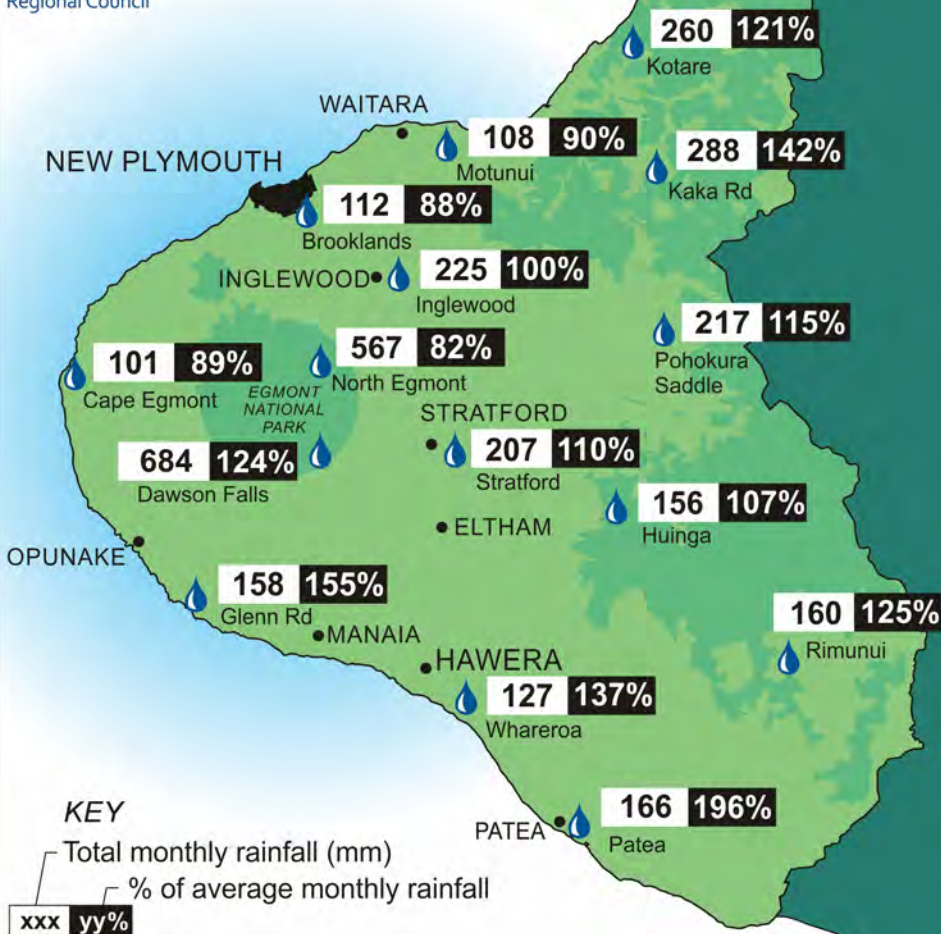

September 2020 Rainfall

Provisional data only

September 2020 Rainfall