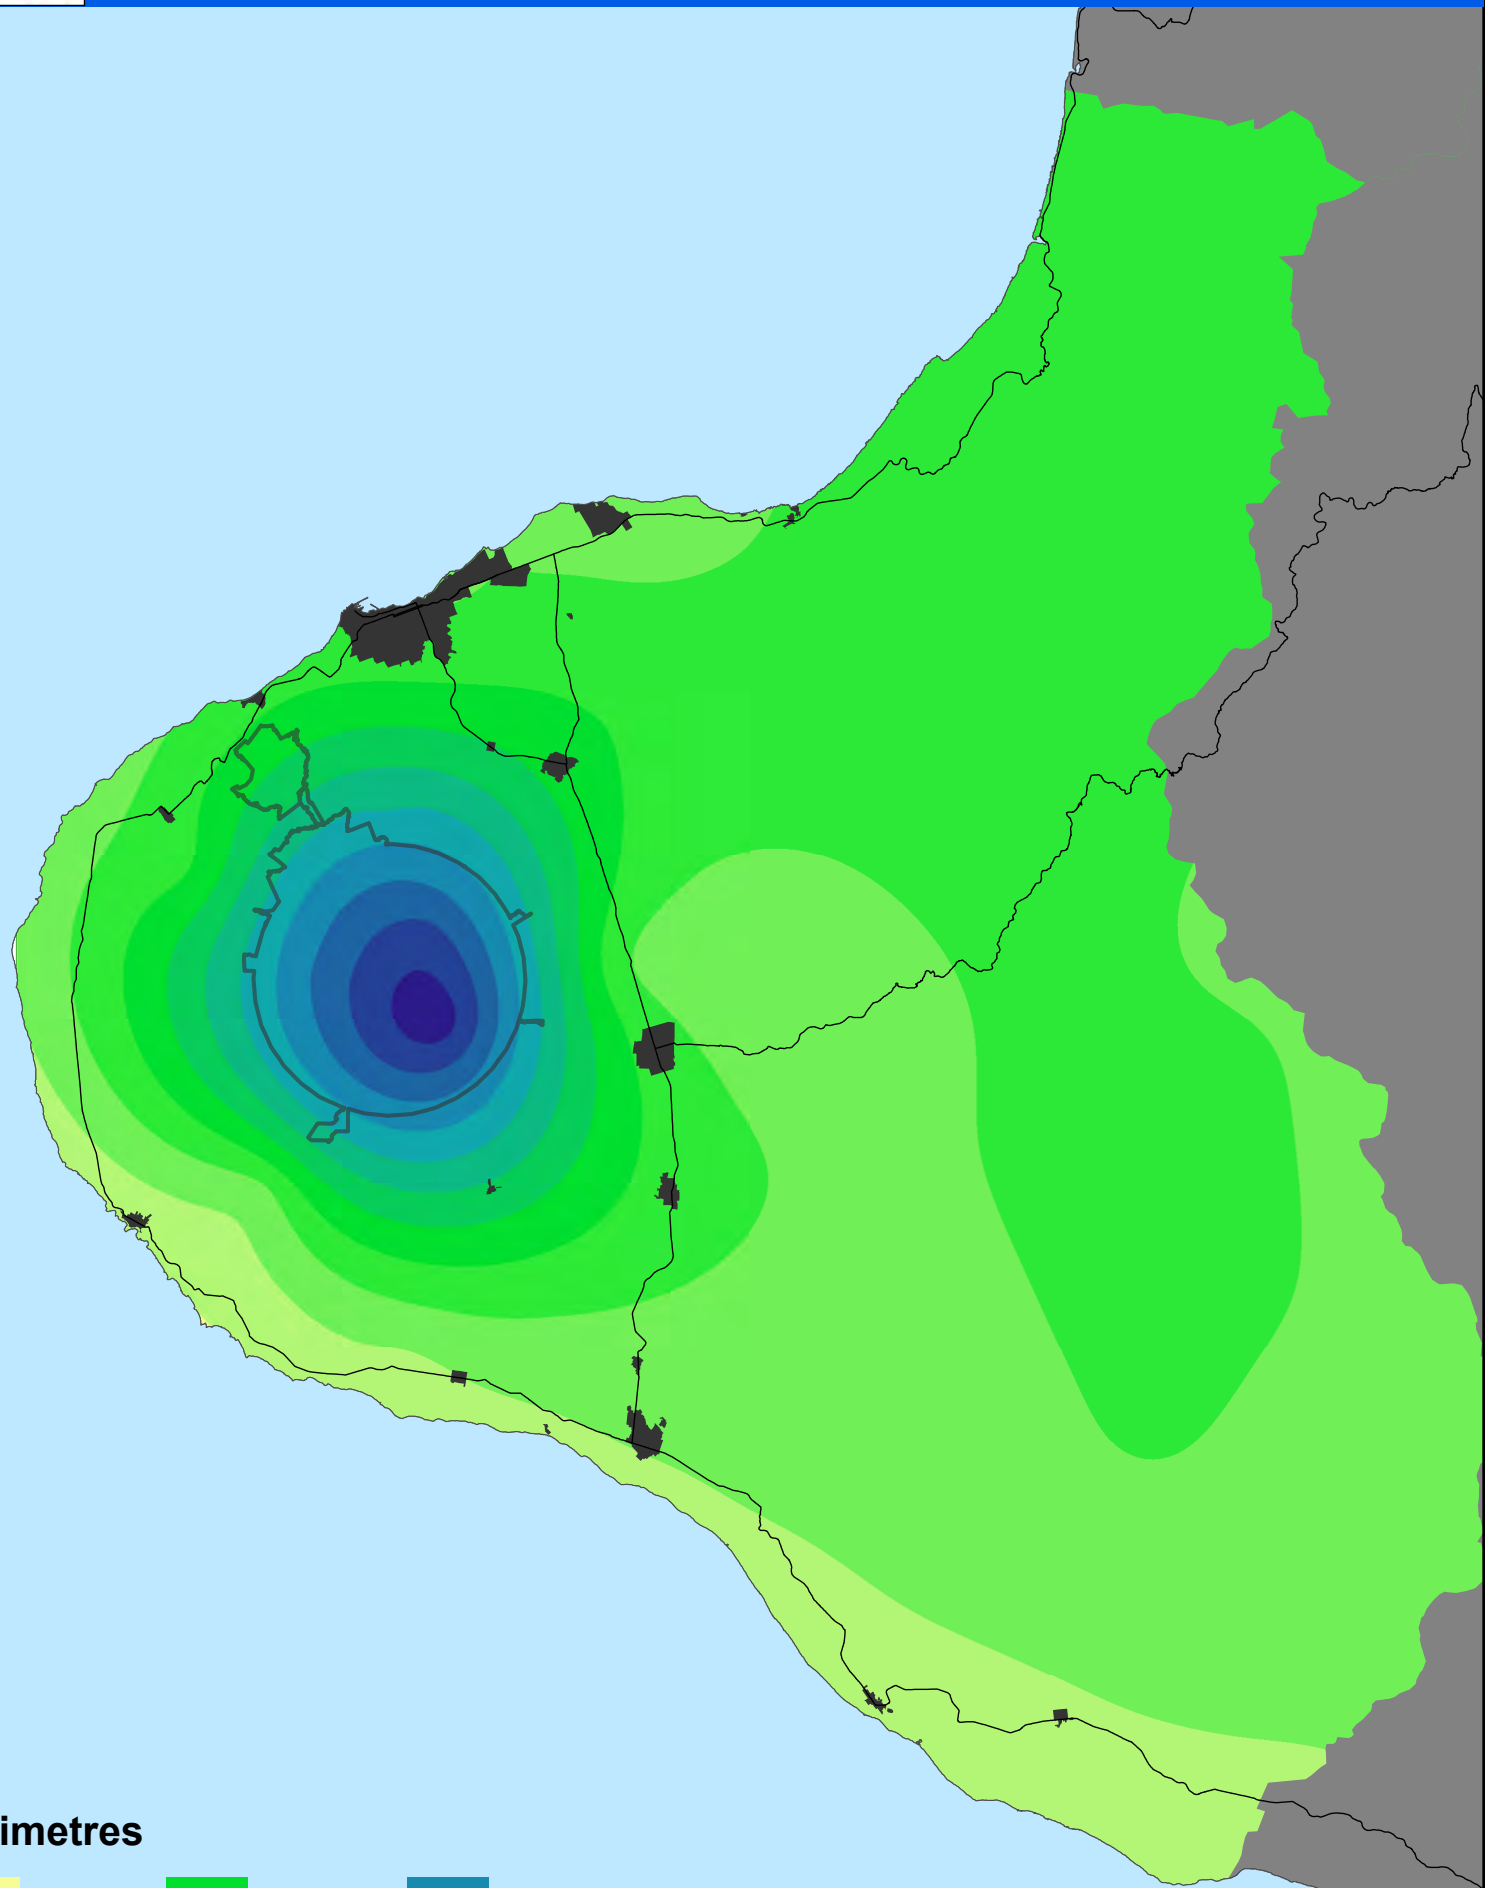

July 2020 Rainfall

Provisional data only

KEY

Total monthly rainfall (mm)

% of average monthly rainfall

xxx yy%

Jan-Jul 2020 Rainfall

Provisional data only

KEY

Total rainfall to date (mm)

% of average 'year to date' rainfall

xxx yy%

July 2020 Rainfall

July 2020 Year to Date Rainfall

millimetres

0 - 250	1001 - 1250	2001 - 2250
251 - 500	1251 - 1500	2251 - 2500
501 - 750	1501 - 1750	2501 - 2750
751 - 1000	1751 - 2000	2751 - 3000