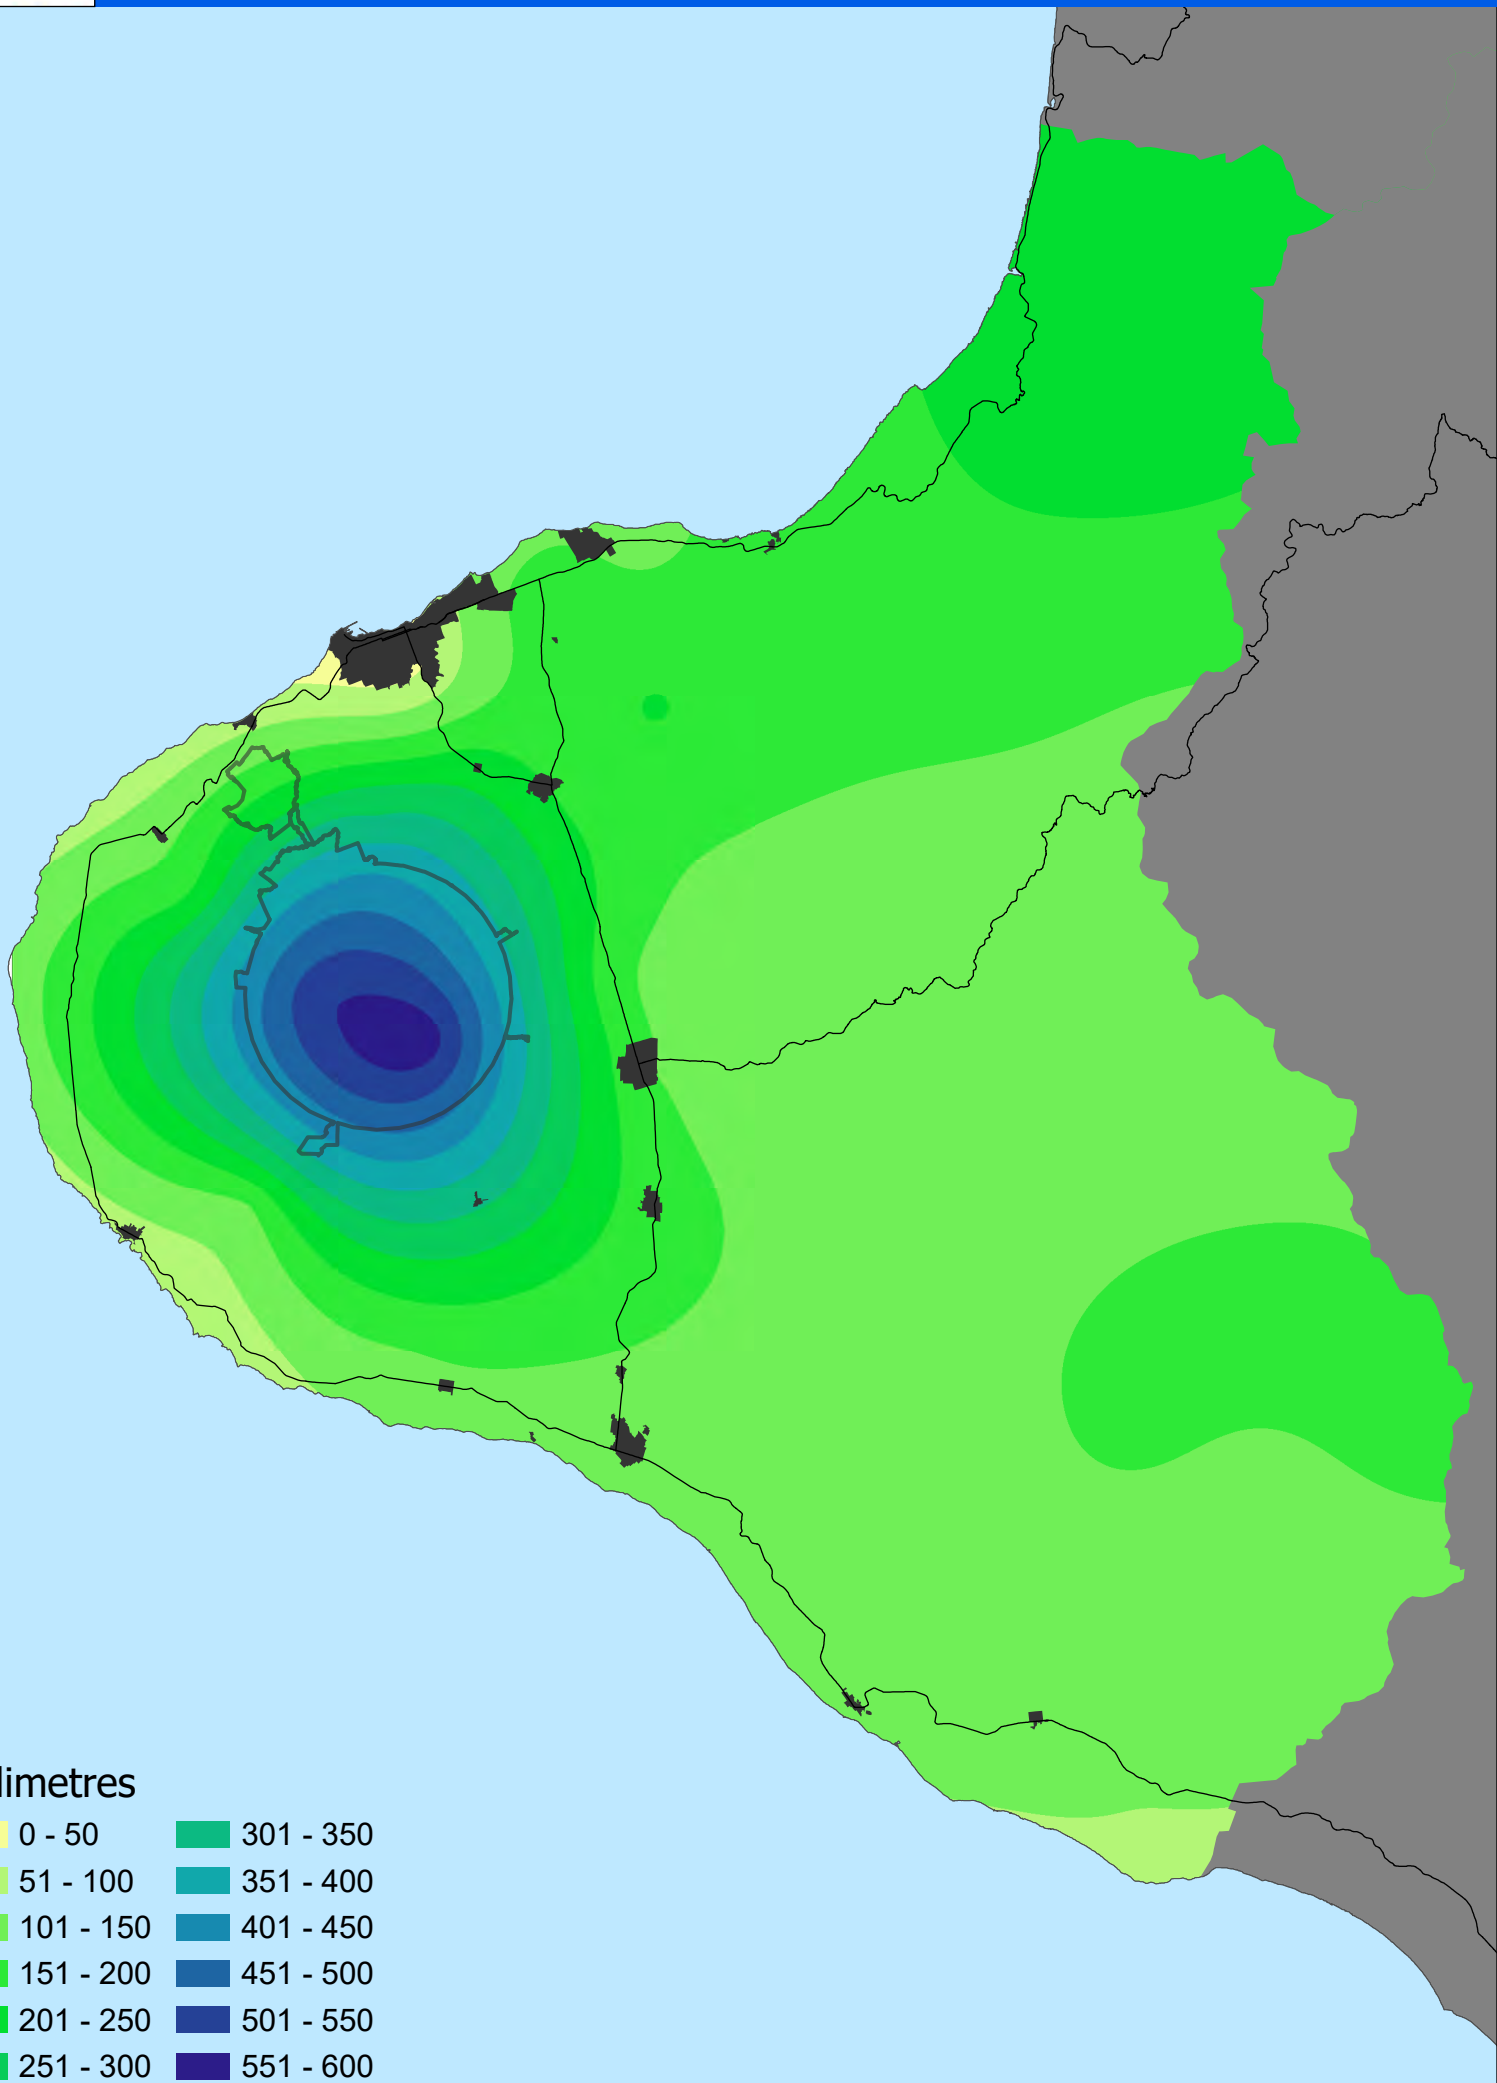

July 2020 Rainfall

Provisional data only

KEY

Total monthly rainfall (mm)

% of average monthly rainfall

xxx yy%

Jan-Jul 2020 Rainfall

Provisional data only

KEY

Total rainfall to date (mm)

% of average 'year to date' rainfall

xxx yy%

July 2020 Rainfall

July 2020 Year to Date Rainfall

millimetres

0 - 250	1001 - 1250	2001 - 2250
251 - 500	1251 - 1500	2251 - 2500
501 - 750	1501 - 1750	2501 - 2750
751 - 1000	1751 - 2000	2751 - 3000