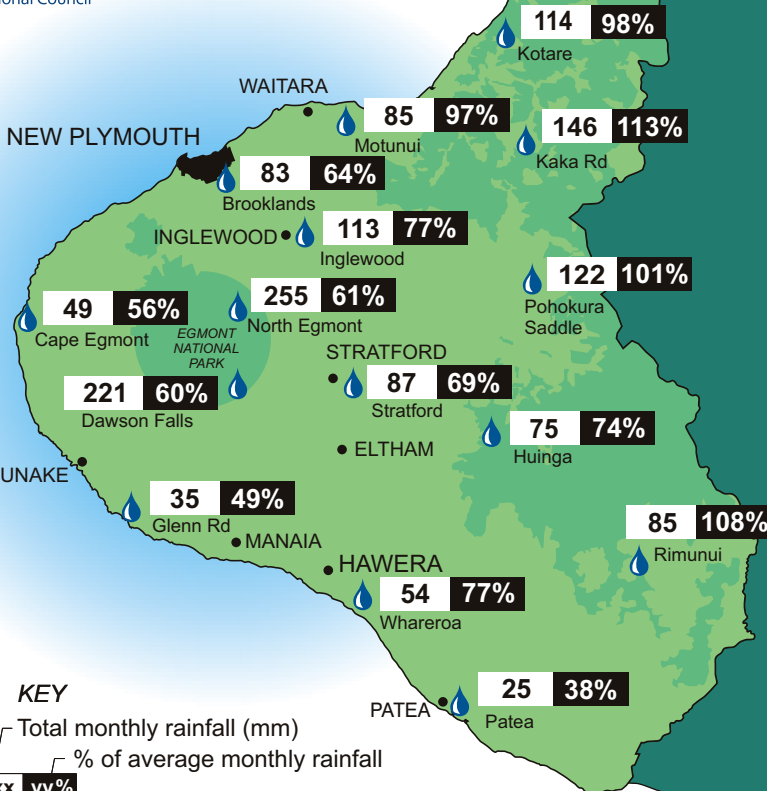

March 2020 Rainfall

Provisional data only

KEY

Total monthly rainfall (mm)

% of average monthly rainfall

xxx yy%

Jan-Mar 2020 Rainfall

Provisional data only

March 2020 Rainfall

millimetres

0-40	201-240	401-440
41-80	241-280	441-480
81-120	281-320	481-520
121-160	321-360	521-560
161-200	361-400	561-600