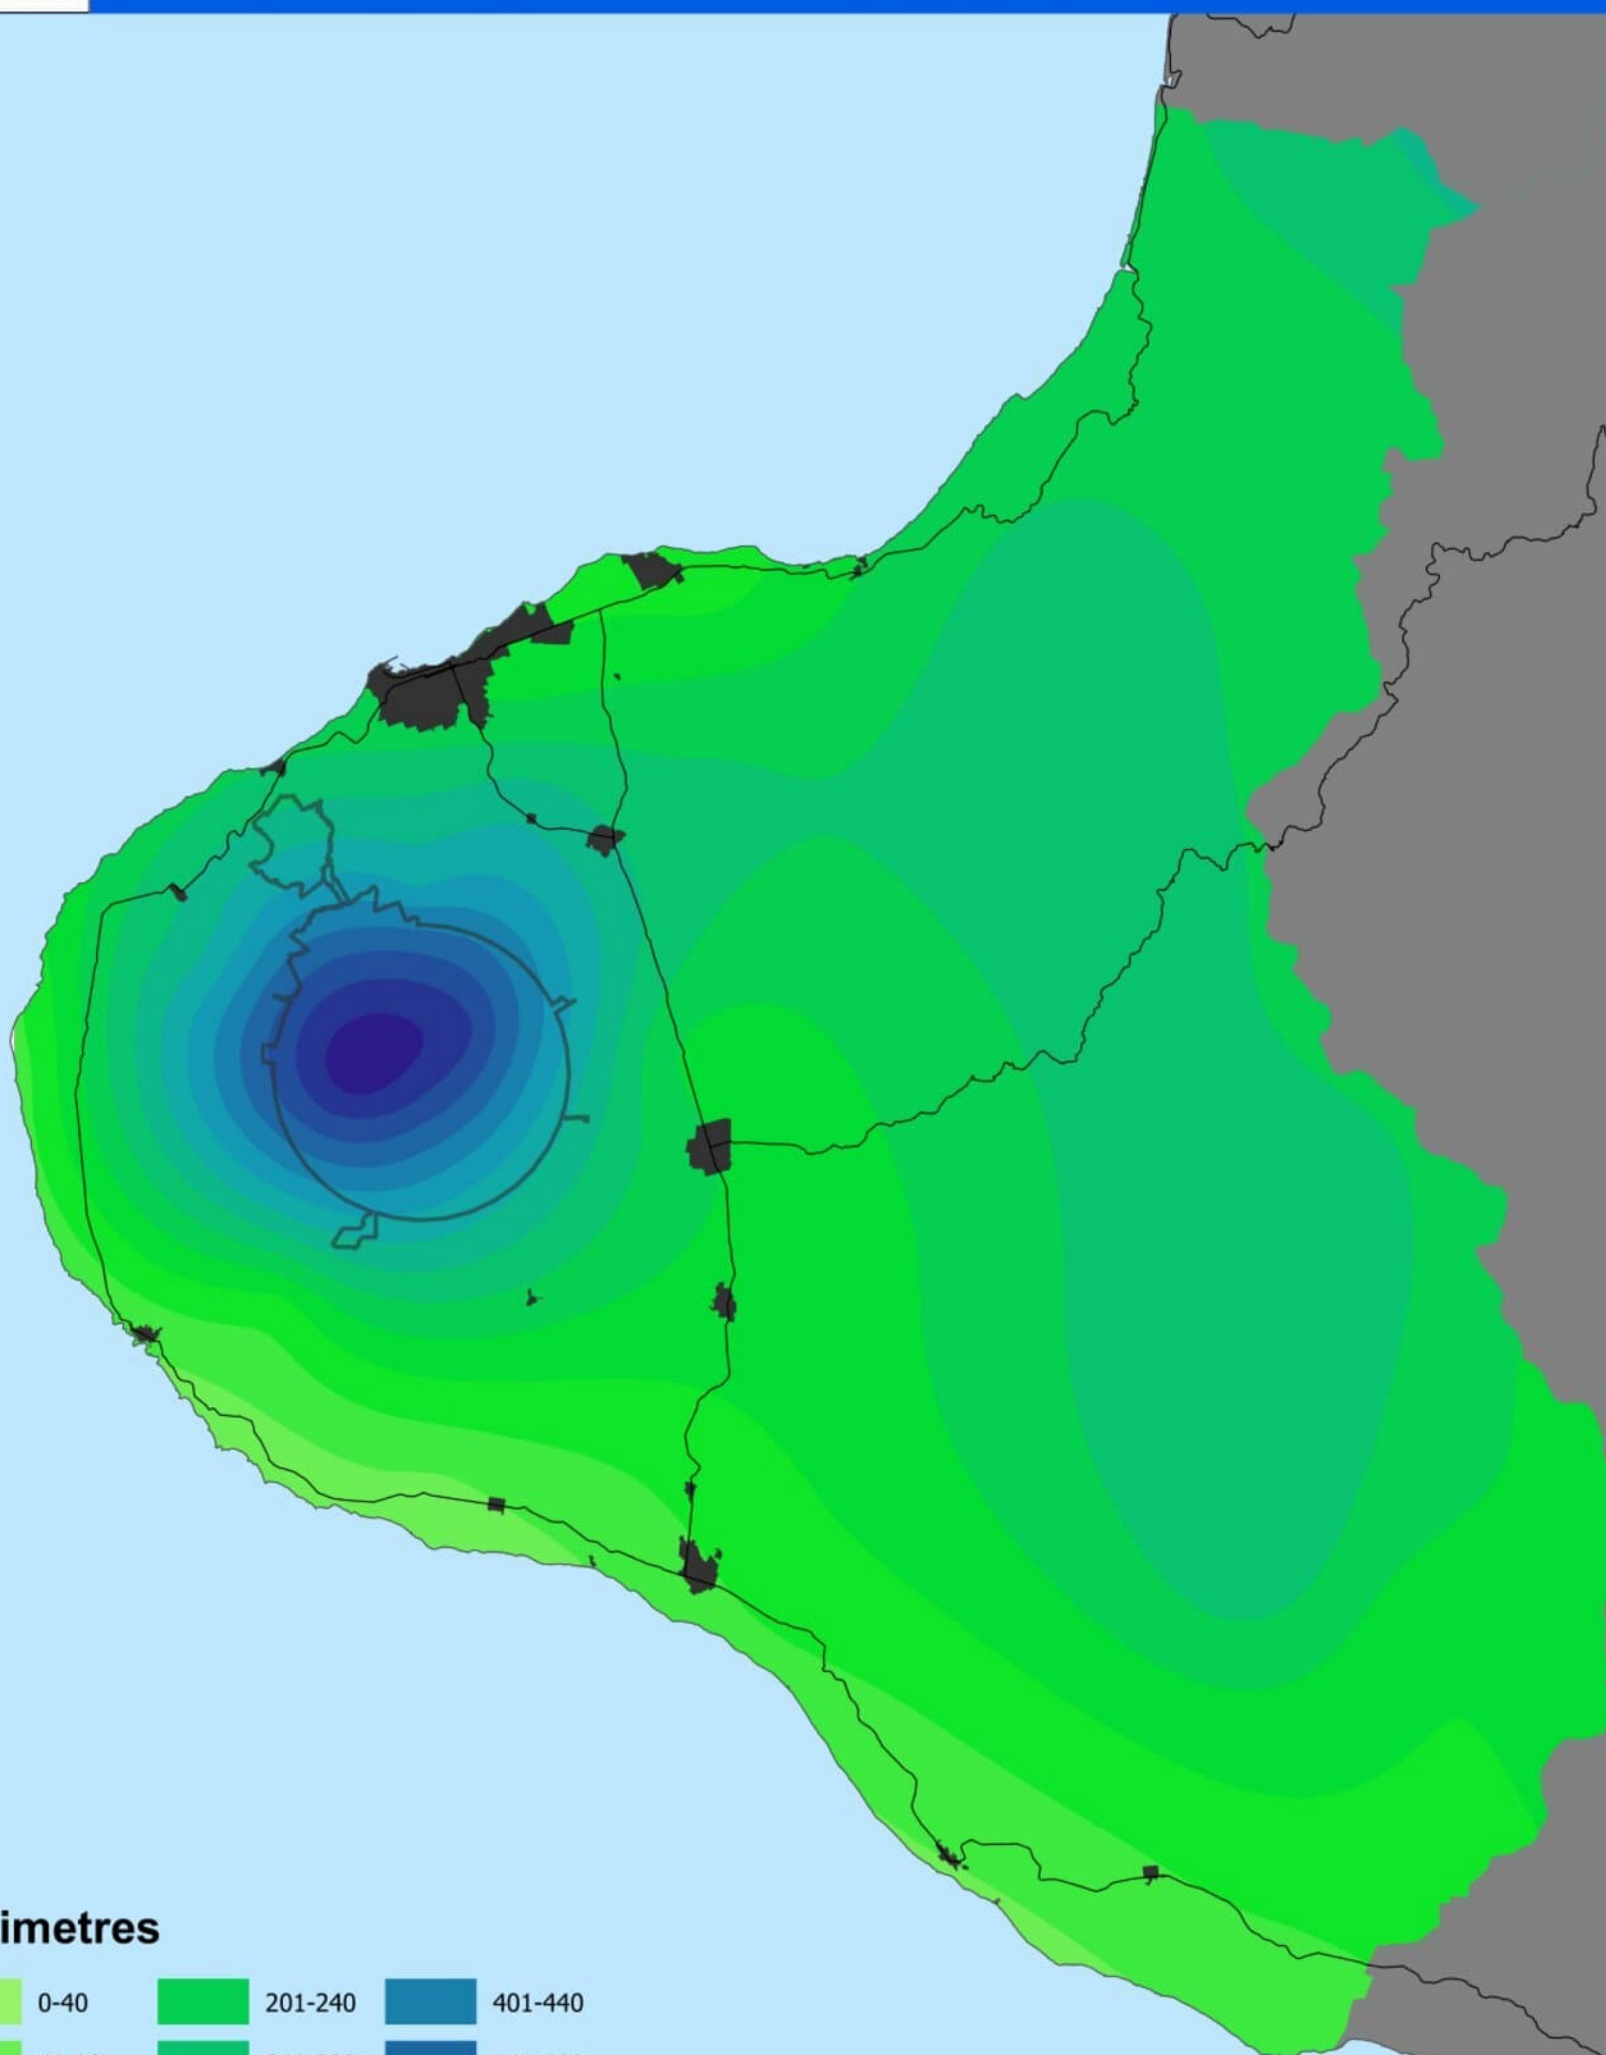

March 2020 Rainfall

Provisional data only

KEY

Total monthly rainfall (mm)

% of average monthly rainfall

xxx yy%

Jan-Mar 2020 Rainfall

Provisional data only

March 2020 Rainfall

millimetres

0-40	201-240	401-440
41-80	241-280	441-480
81-120	281-320	481-520
121-160	321-360	521-560
161-200	361-400	561-600