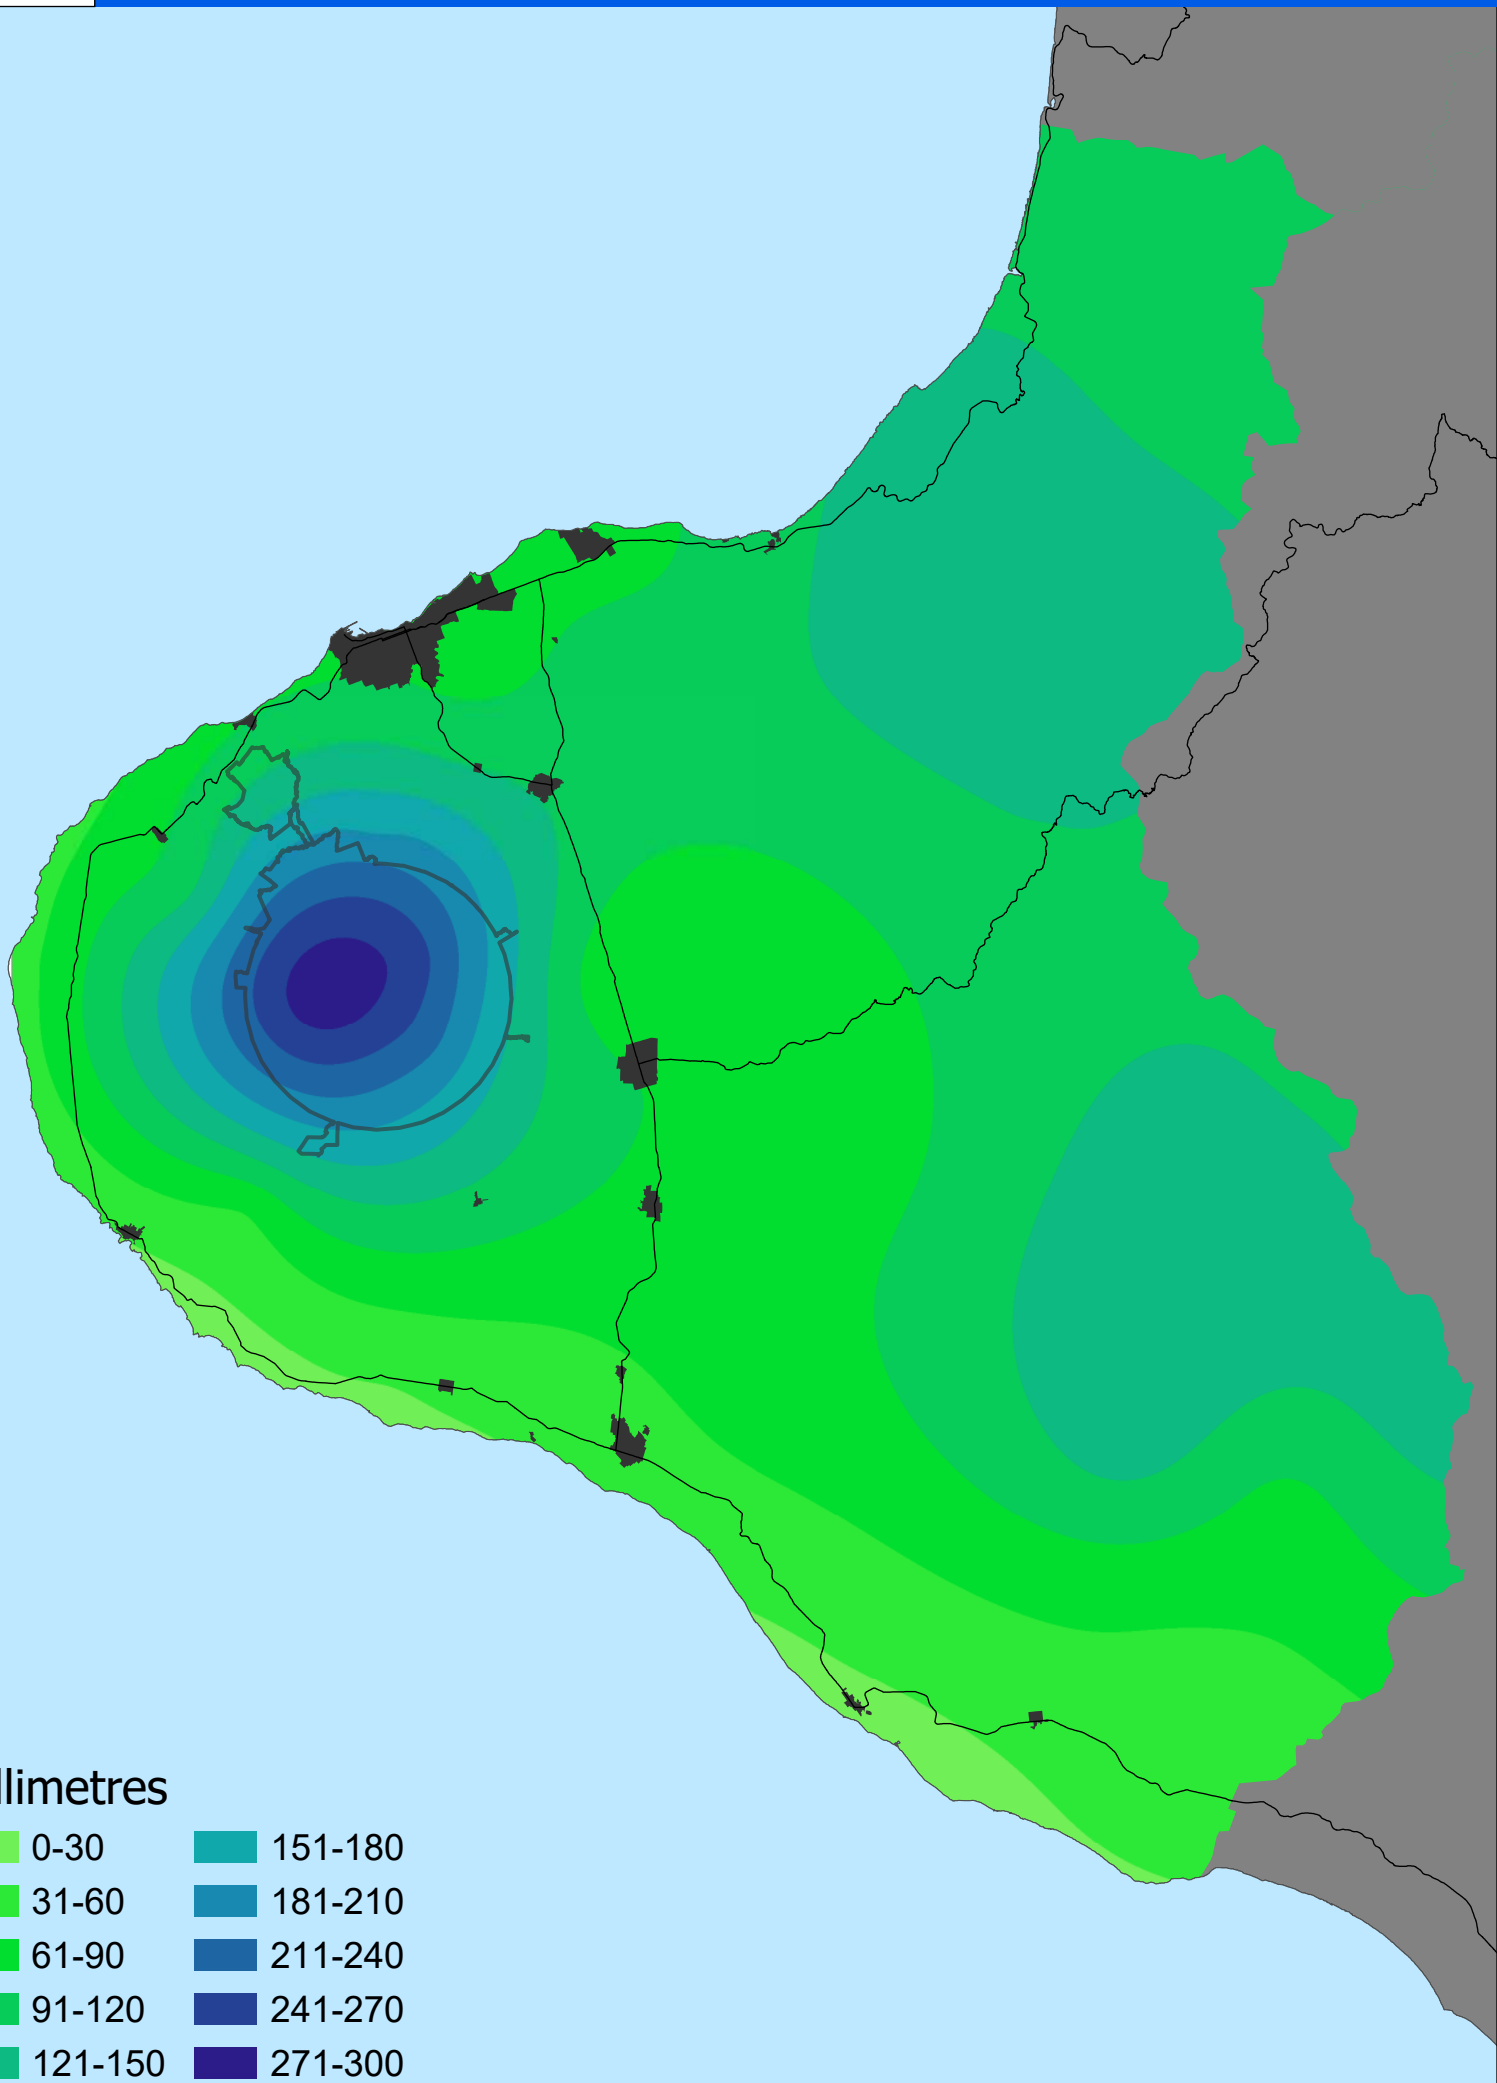

March 2020 Rainfall

Provisional data only

KEY

Total monthly rainfall (mm)

% of average monthly rainfall

xxx yy%

Jan-Mar 2020 Rainfall

Provisional data only

March 2020 Rainfall

millimetres

0-40	201-240	401-440
41-80	241-280	441-480
81-120	281-320	481-520
121-160	321-360	521-560
161-200	361-400	561-600