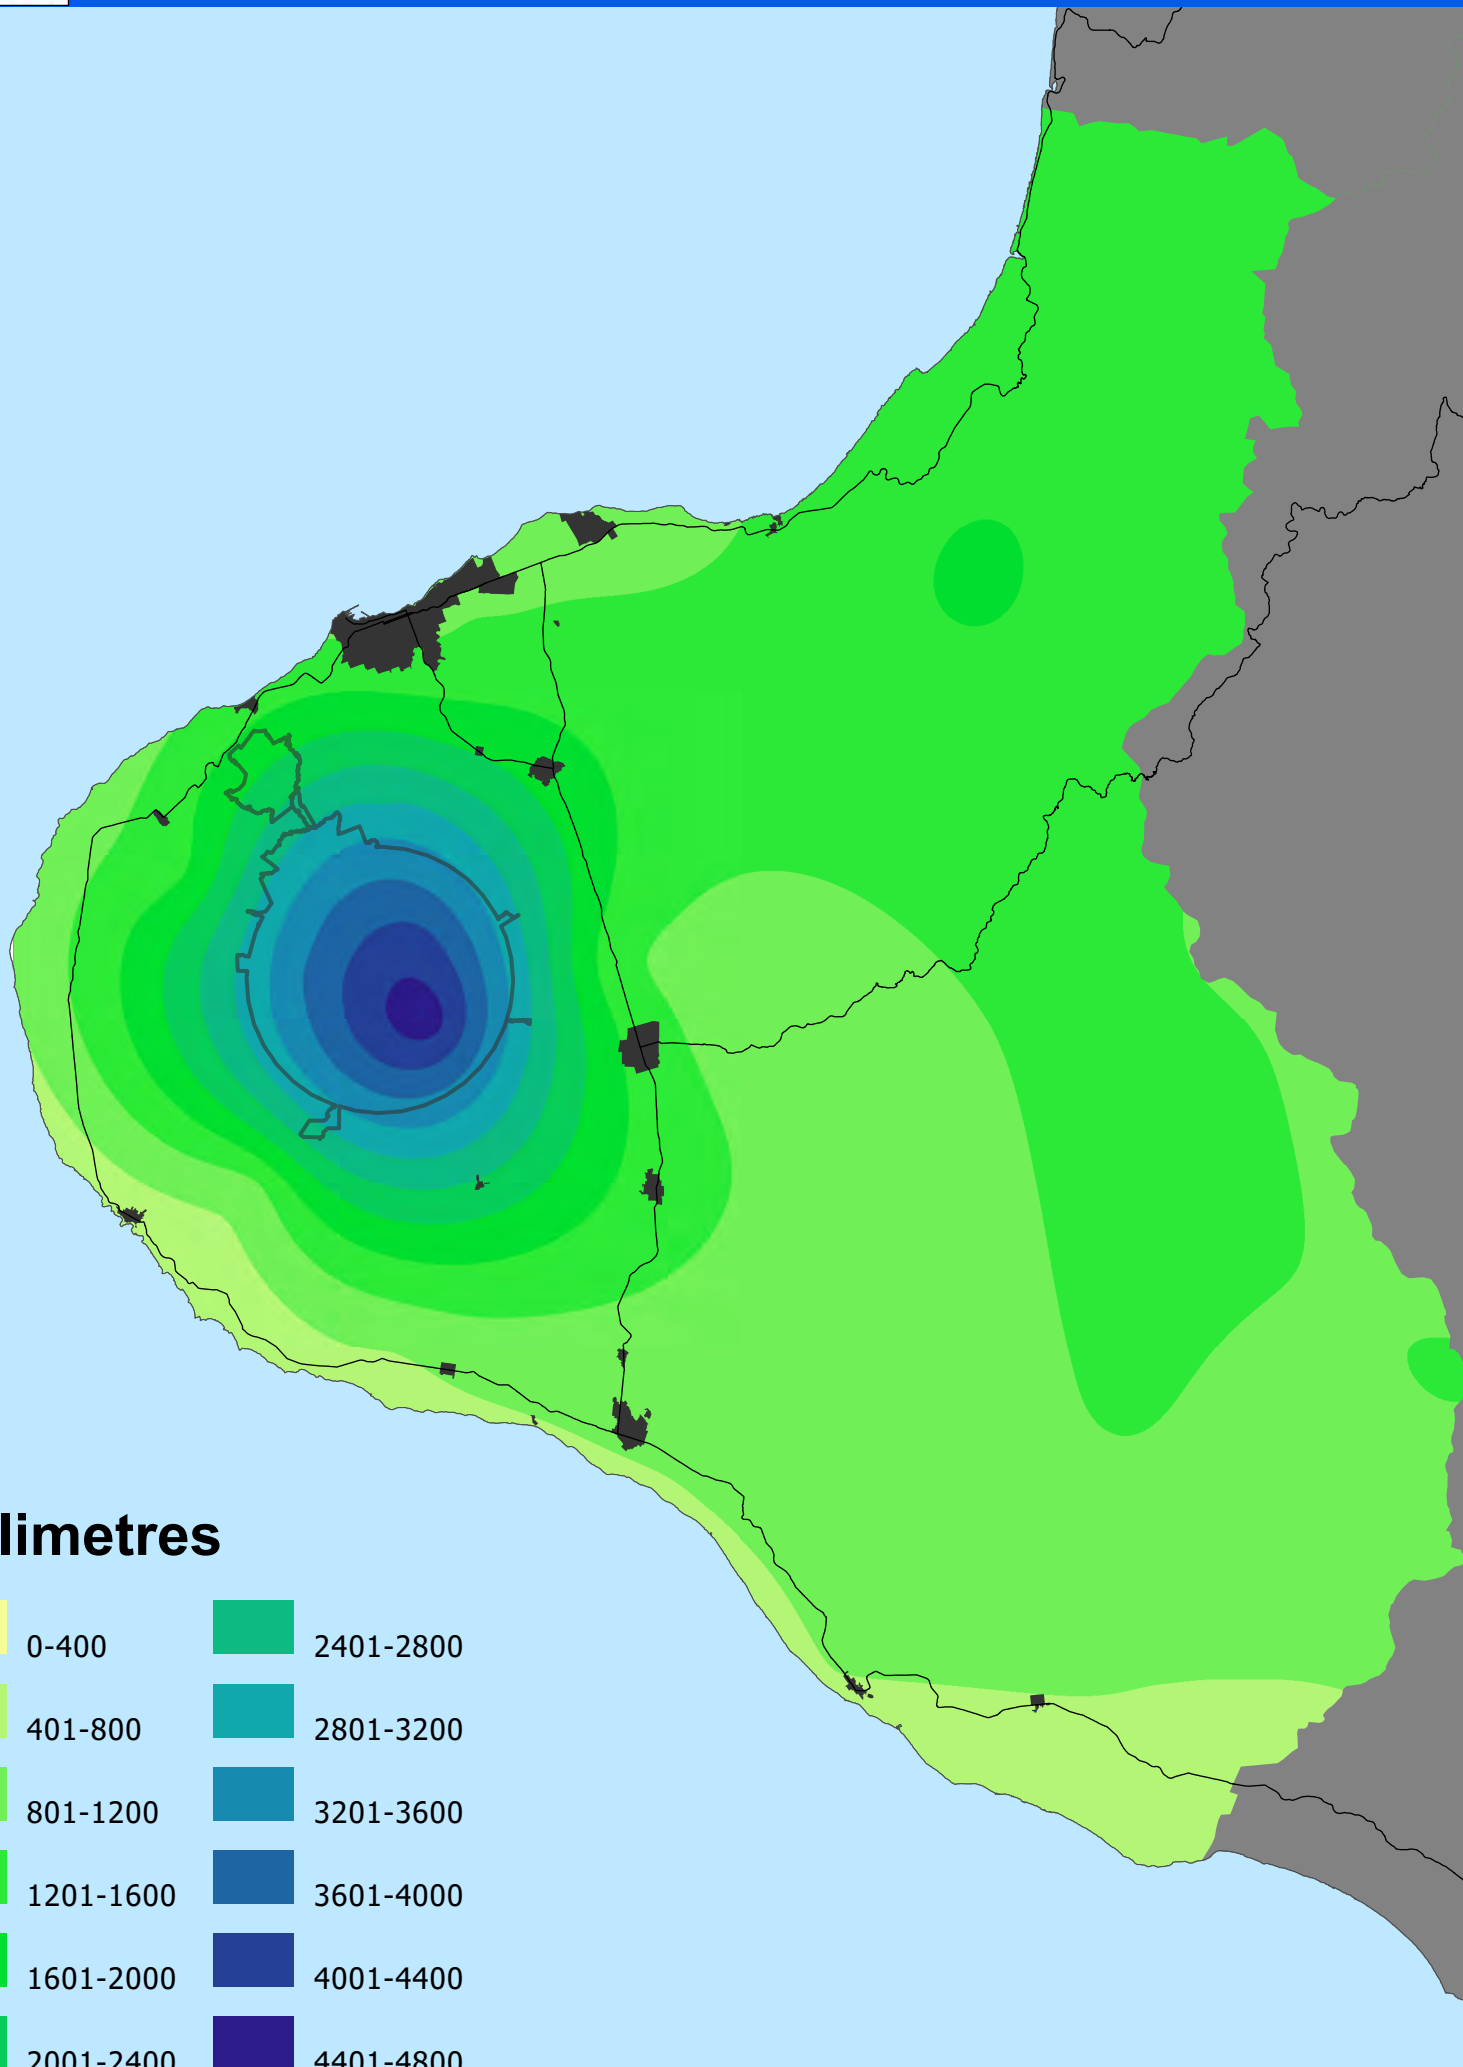

# October 2020 Rainfall

Provisional data only

## KEY

Total monthly rainfall (mm)

% of average monthly rainfall

xxx yy%

# October 2020 Rainfall

# October 2020 Year to Date Rainfall

**millimetres**

0-400	2401-2800
401-800	2801-3200
801-1200	3201-3600
1201-1600	3601-4000
1601-2000	4001-4400
2001-2400	4401-4800