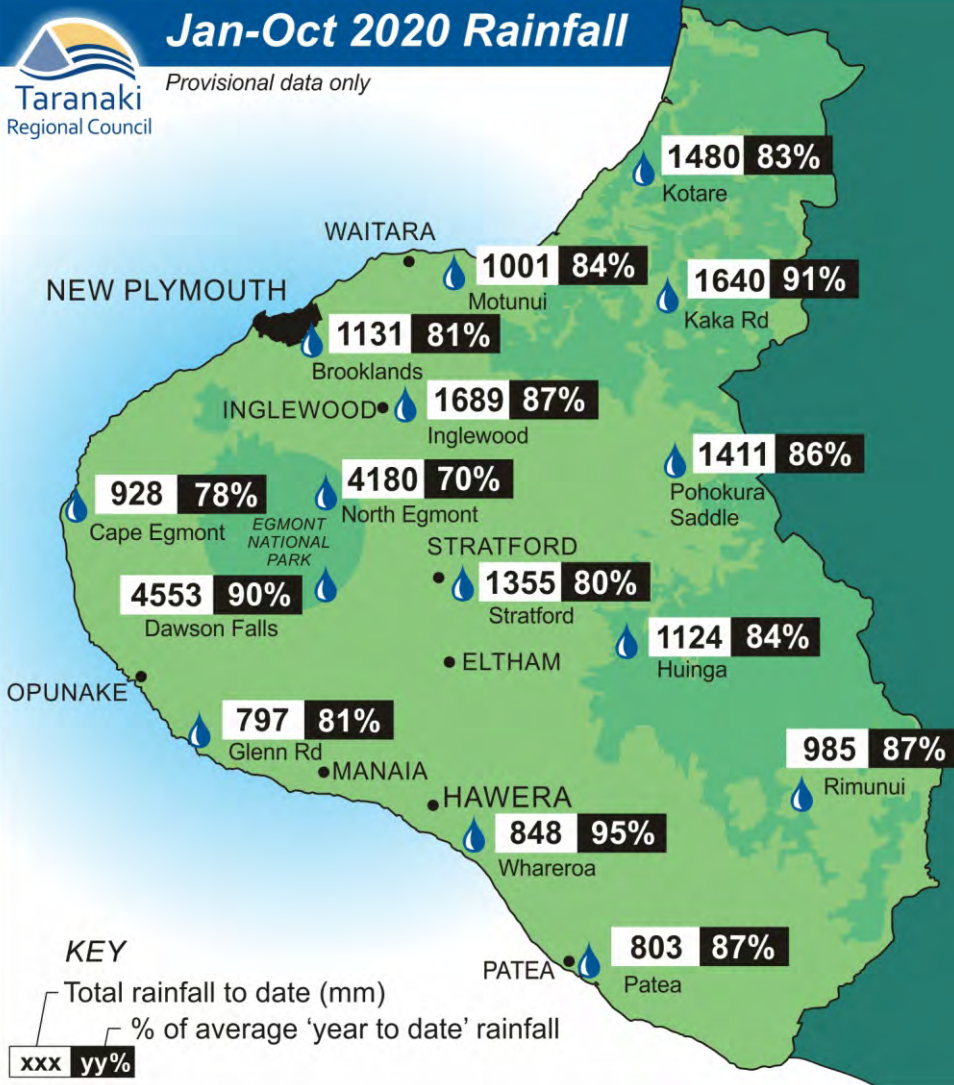

# October 2020 Rainfall

Provisional data only

## KEY

Total monthly rainfall (mm)

% of average monthly rainfall

xxx yy%

# October 2020 Rainfall

# October 2020 Year to Date Rainfall

**millimetres**

0-400	2401-2800
401-800	2801-3200
801-1200	3201-3600
1201-1600	3601-4000
1601-2000	4001-4400
2001-2400	4401-4800