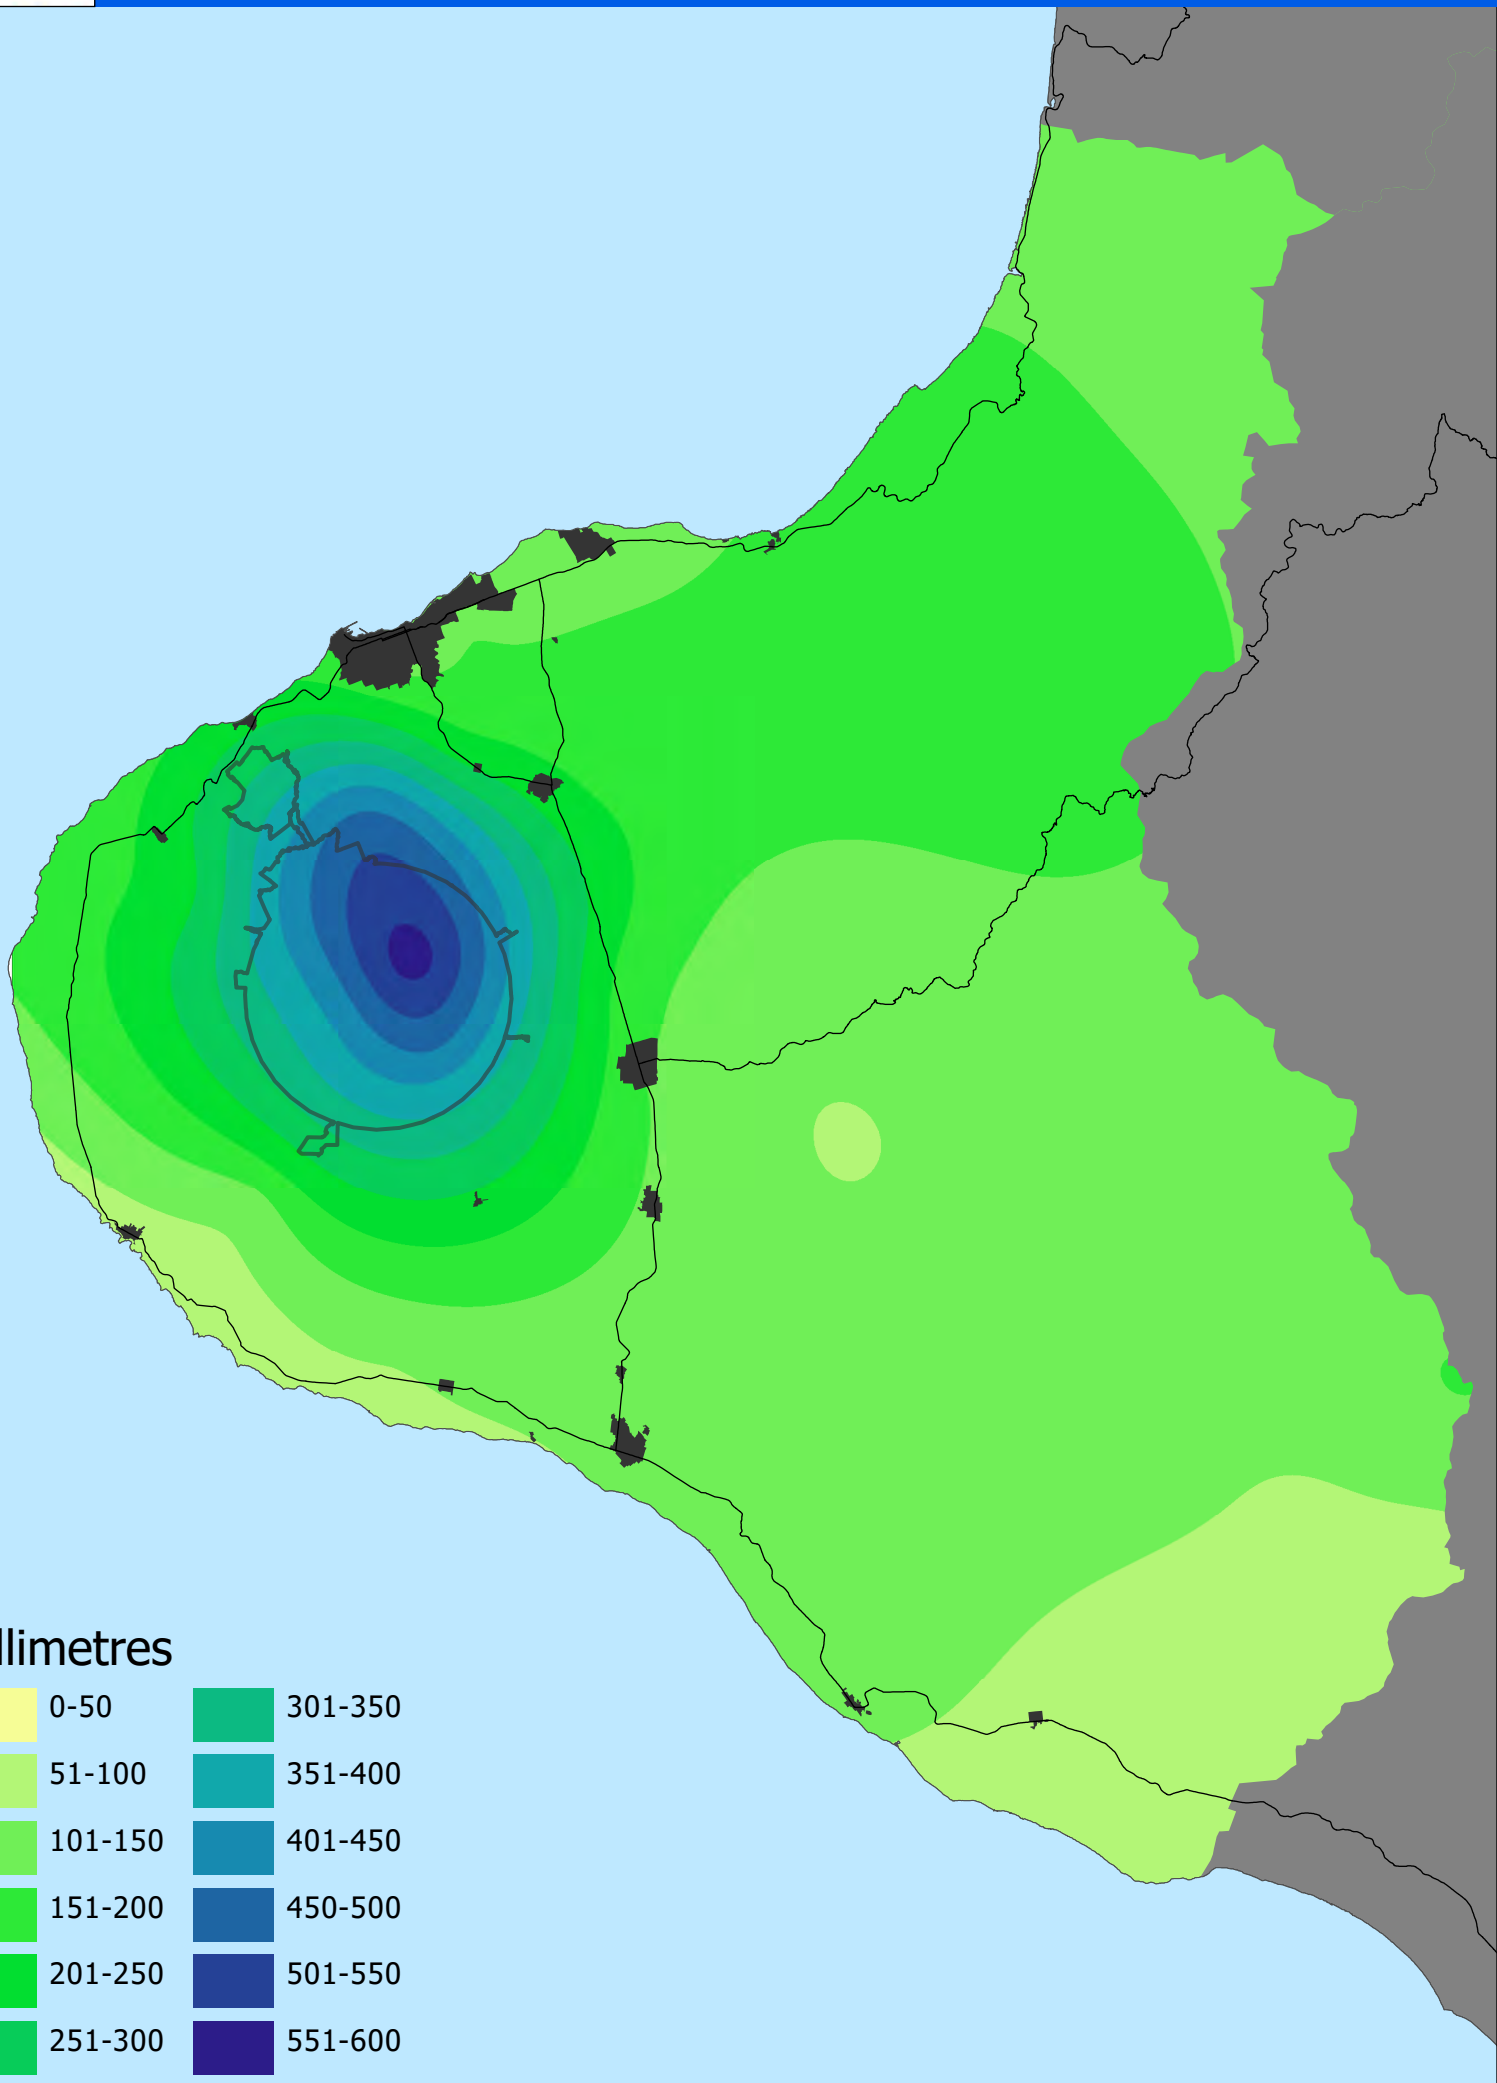

# October 2020 Rainfall

Provisional data only

## KEY

Total monthly rainfall (mm)

% of average monthly rainfall

xxx yy%

# October 2020 Rainfall

# October 2020 Year to Date Rainfall

**millimetres**

0-400	2401-2800
401-800	2801-3200
801-1200	3201-3600
1201-1600	3601-4000
1601-2000	4001-4400
2001-2400	4401-4800