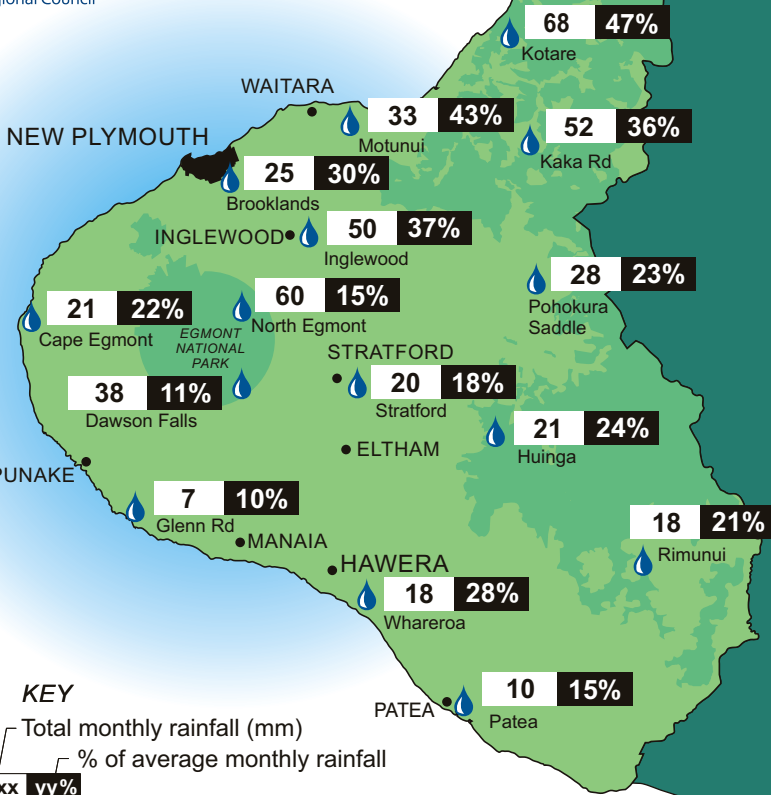

# January 2020 Rainfall

Provisional data only

## KEY

Total monthly rainfall (mm)

% of average monthly rainfall

xxx yy%

# January 2020 Rainfall