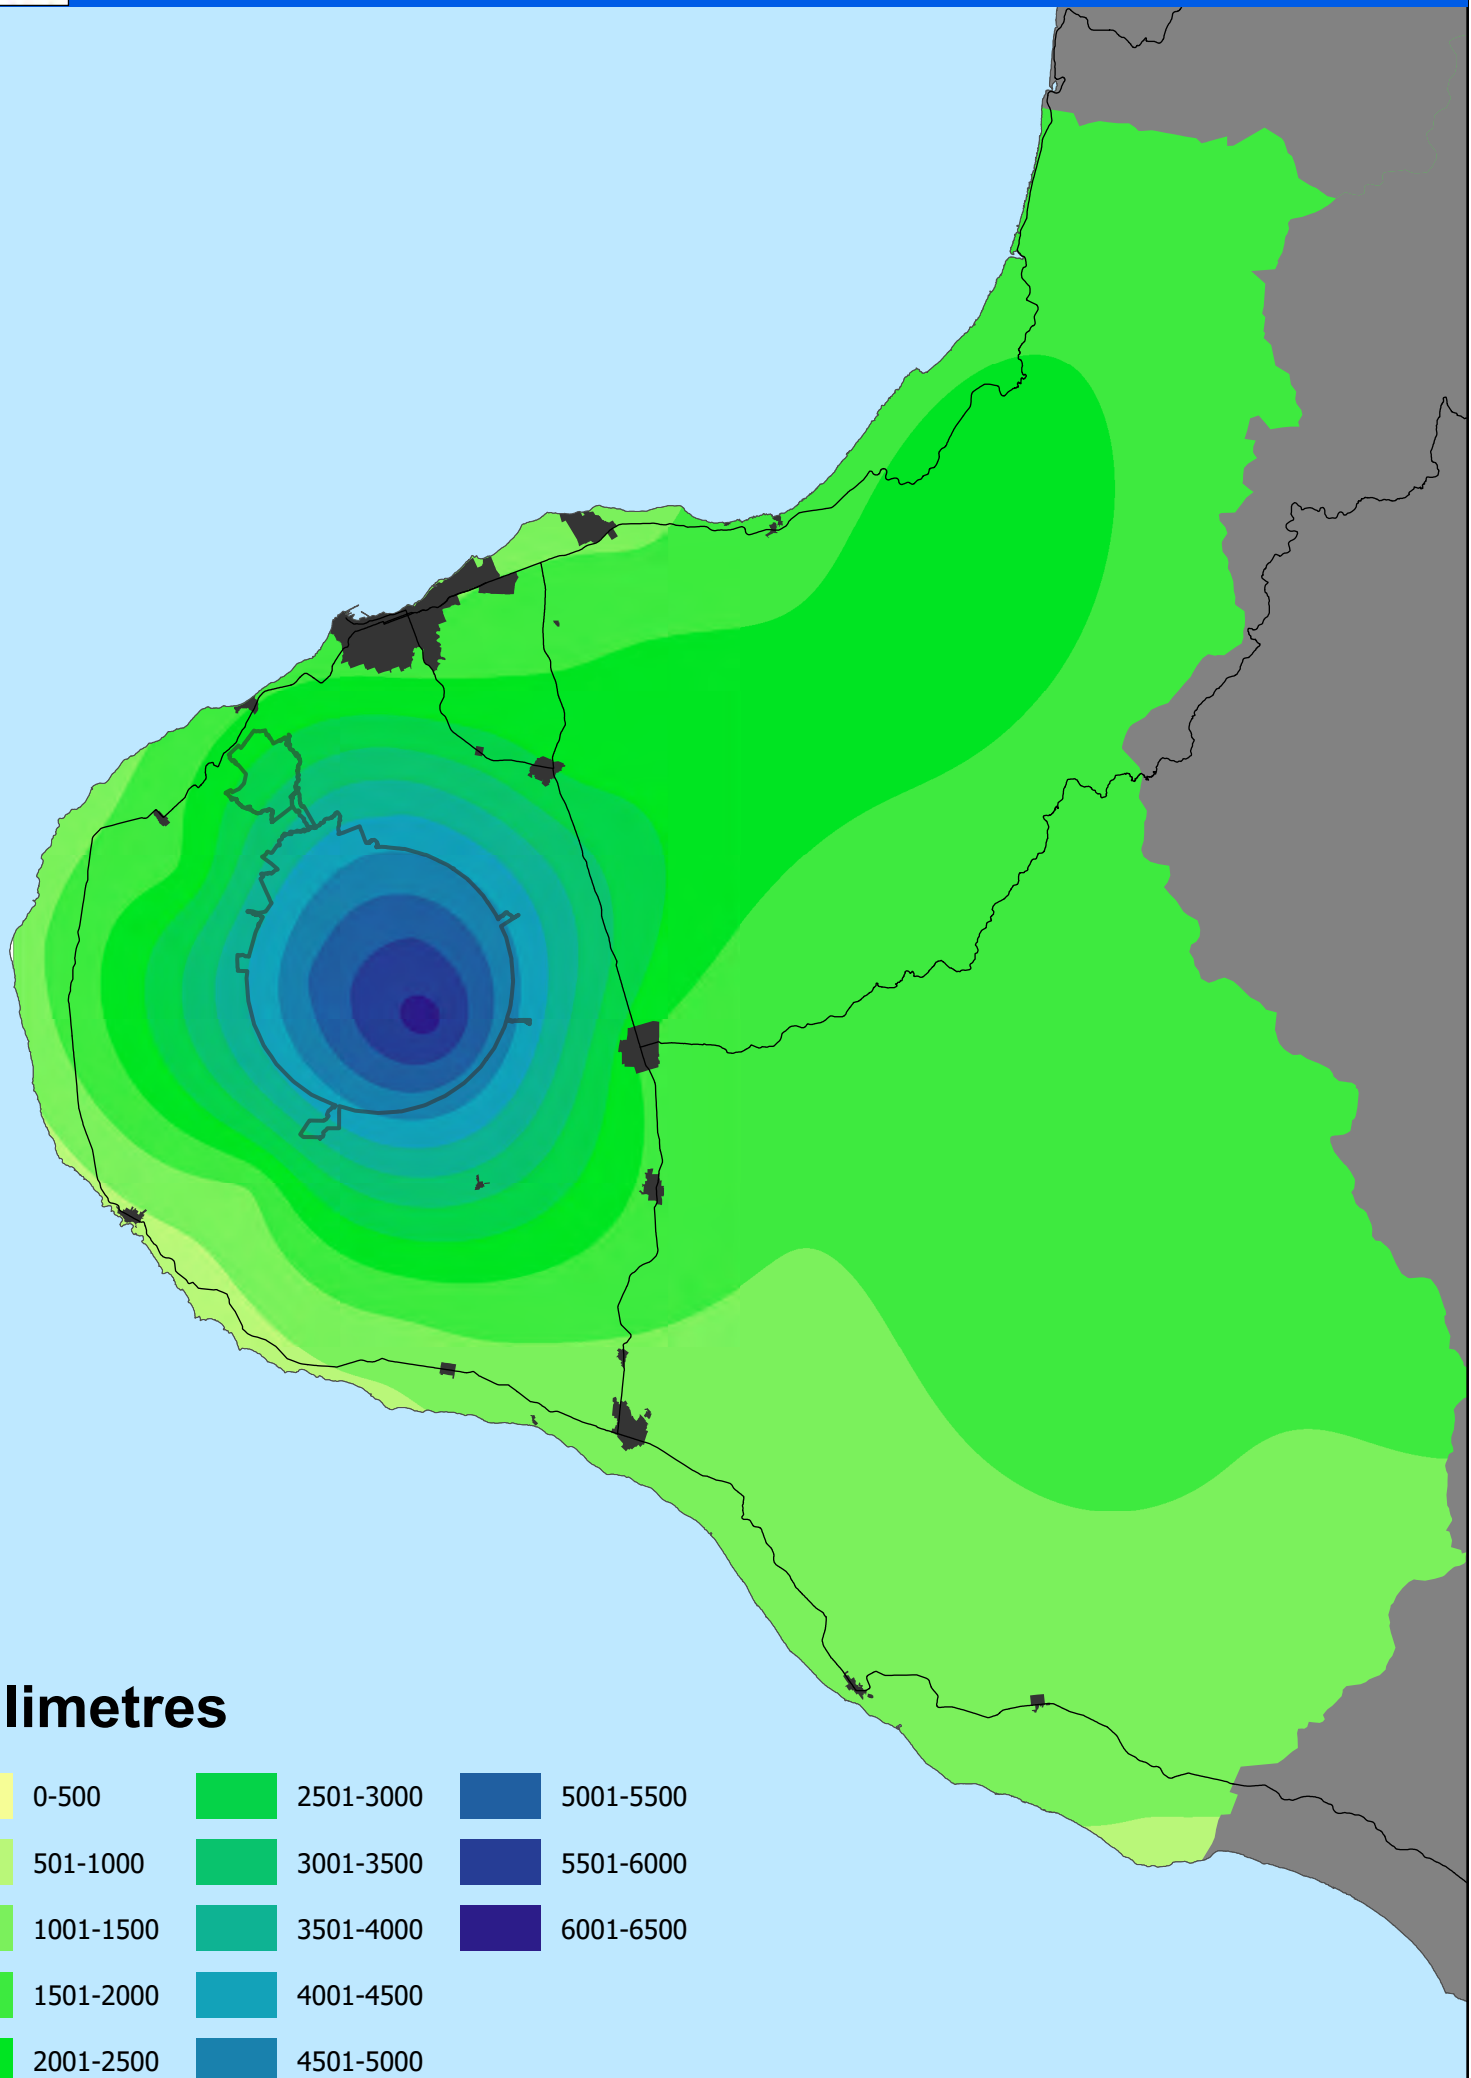

December 2020 Rainfall

Provisional data only

KEY

Total monthly rainfall (mm)

% of average monthly rainfall

xxx yy%

Jan-Dec 2020 Rainfall

Provisional data only

KEY

Total rainfall to date (mm)

% of average 'year to date' rainfall

xxx yy%

December 2020 Rainfall

millimetres

0-500	2501-3000	5001-5500
501-1000	3001-3500	5501-6000
1001-1500	3501-4000	6001-6500
1501-2000	4001-4500	
2001-2500	4501-5000	