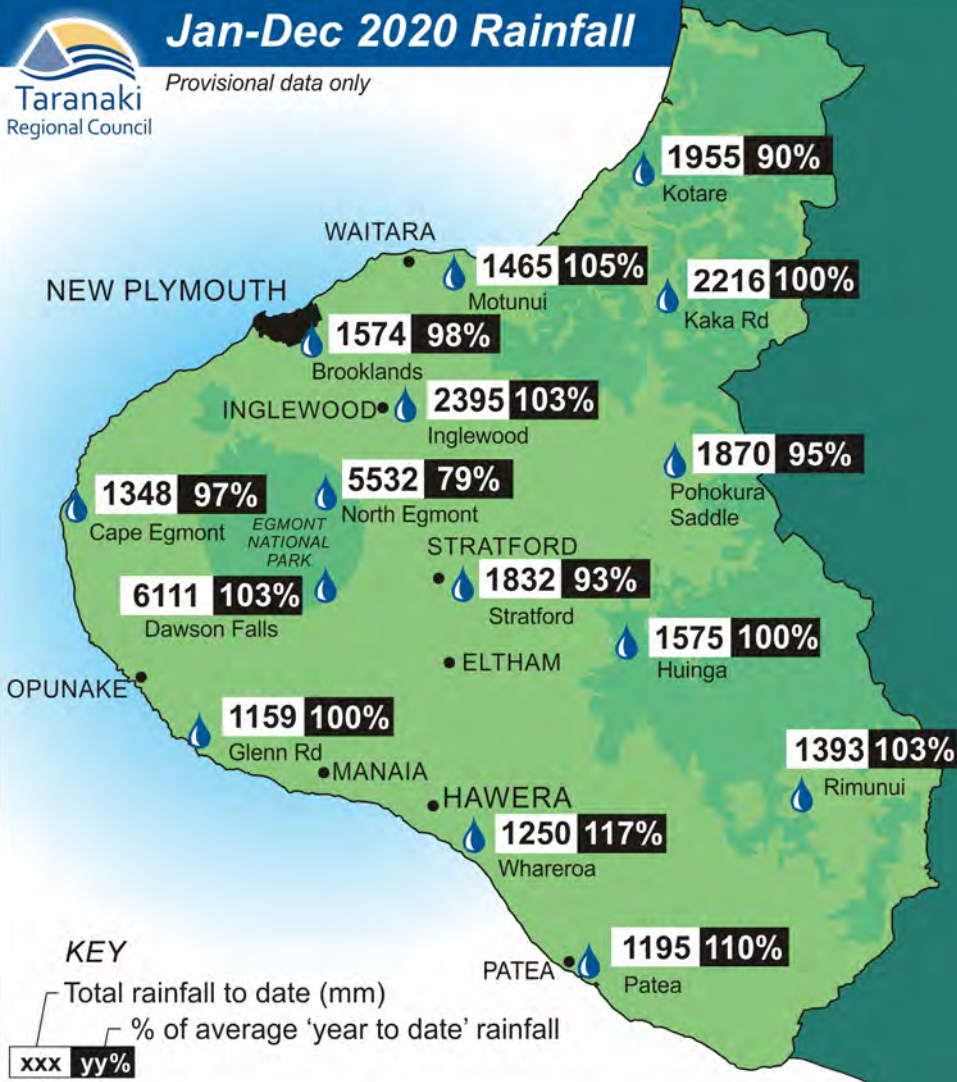

December 2020 Rainfall

Provisional data only

KEY

Total monthly rainfall (mm)

% of average monthly rainfall

xxx yy%

Jan-Dec 2020 Rainfall

Provisional data only

KEY

Total rainfall to date (mm)

% of average 'year to date' rainfall

xxx yy%

December 2020 Rainfall

millimetres

0-500	2501-3000	5001-5500
501-1000	3001-3500	5501-6000
1001-1500	3501-4000	6001-6500
1501-2000	4001-4500	
2001-2500	4501-5000	