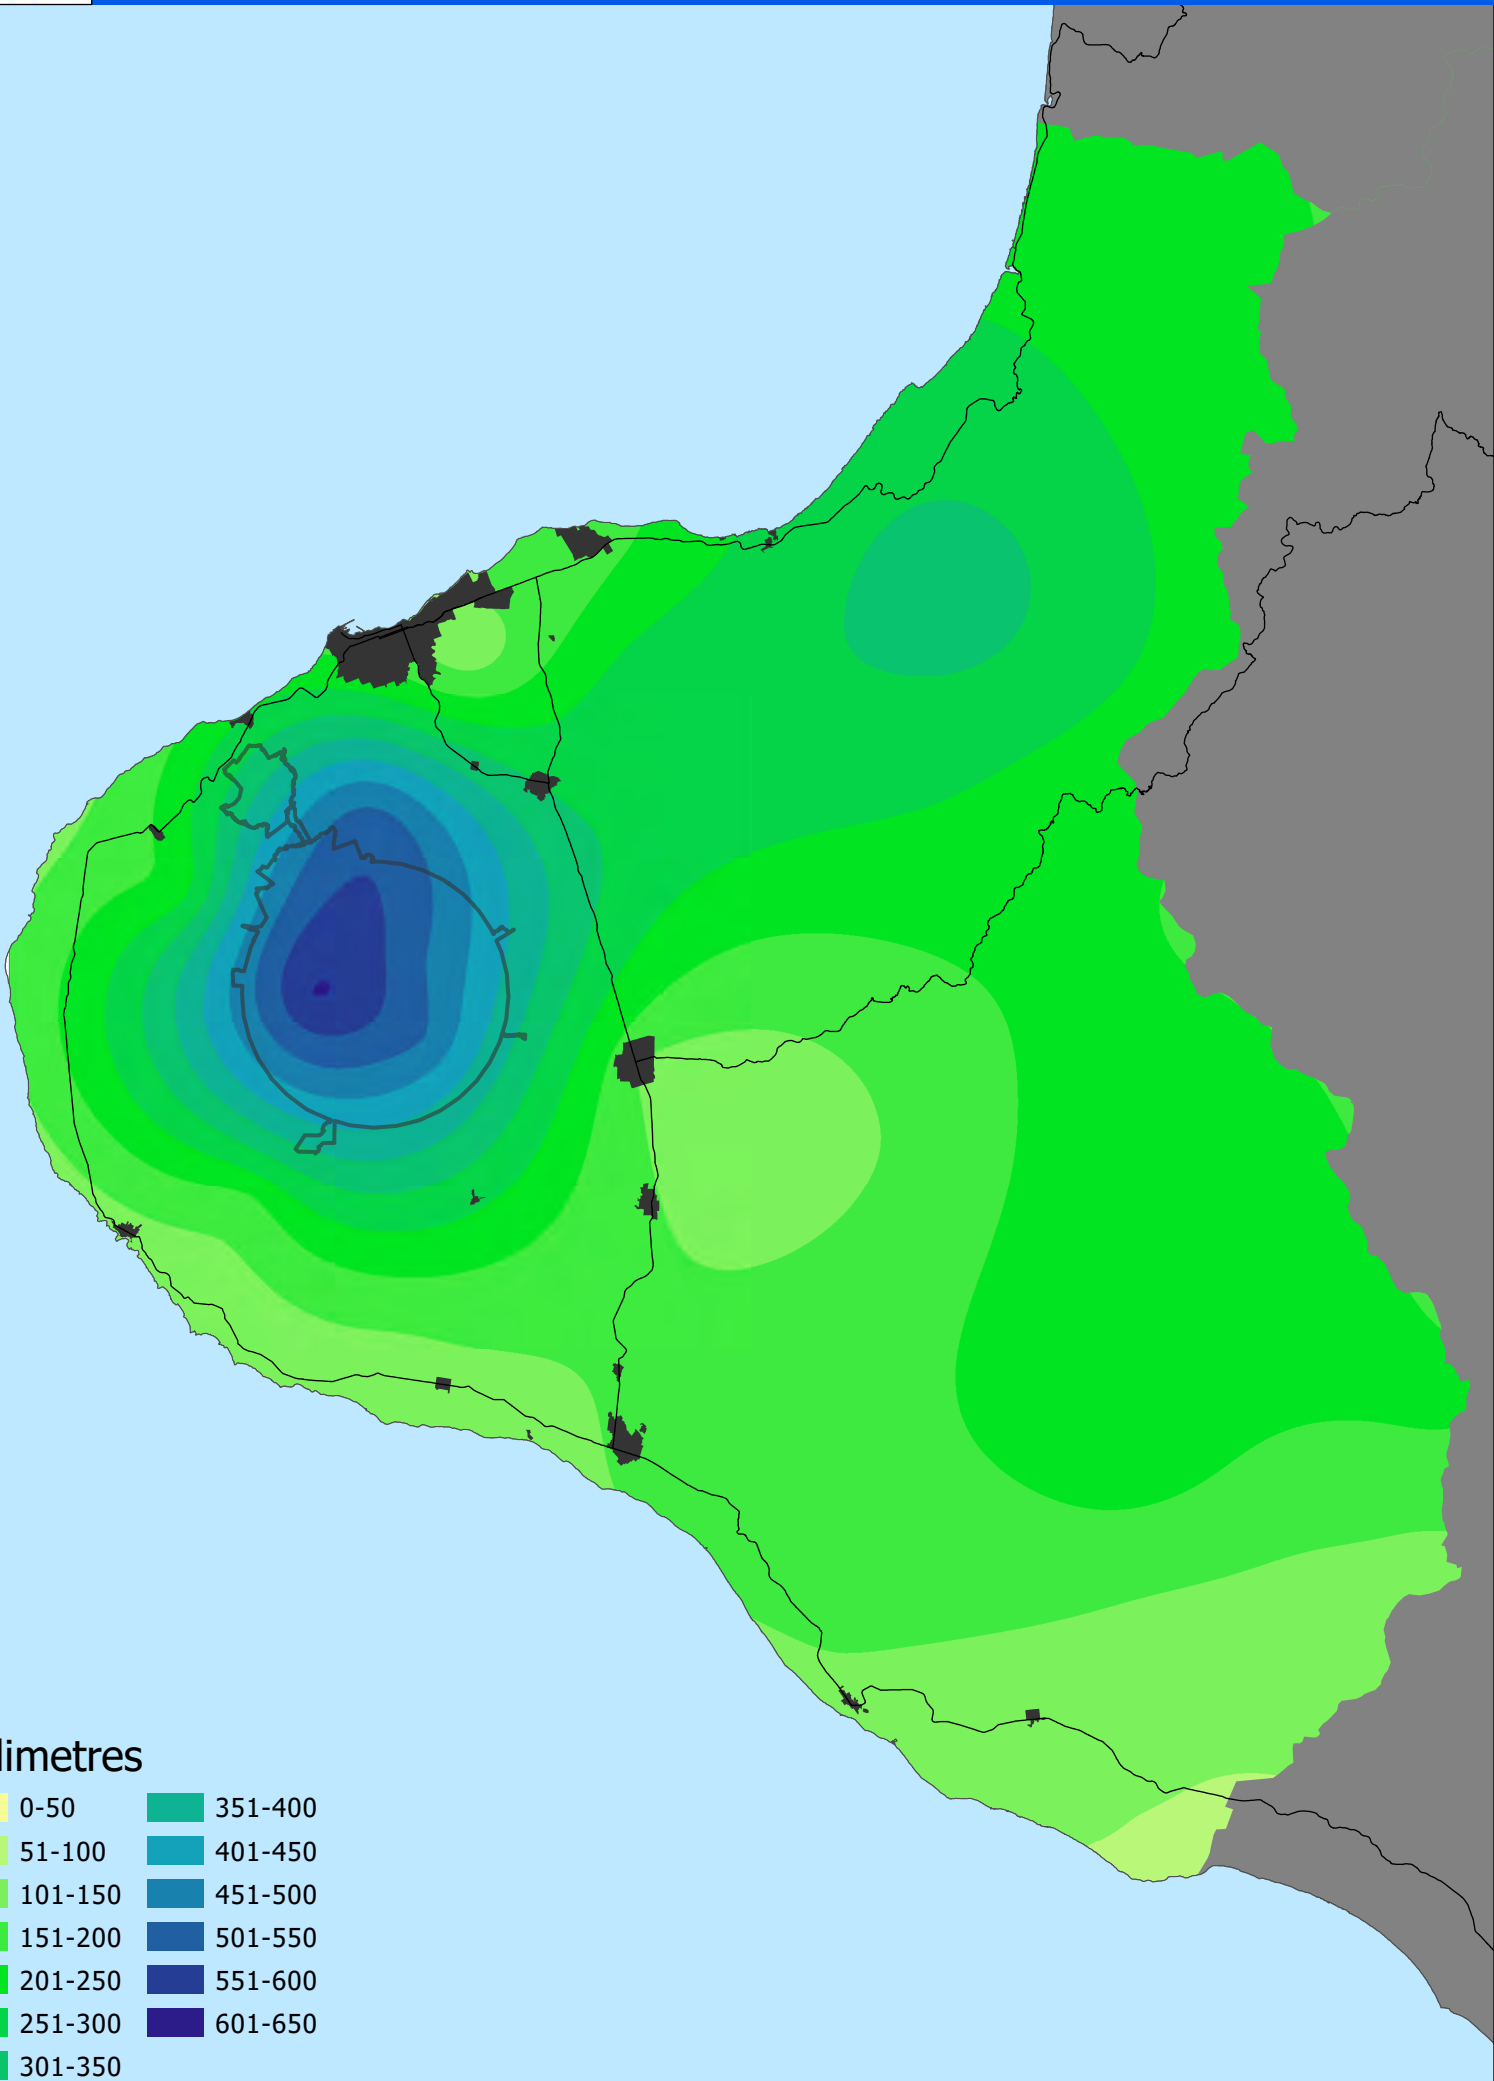

December 2020 Rainfall

Provisional data only

KEY

Total monthly rainfall (mm)

% of average monthly rainfall

xxx yy%

Jan-Dec 2020 Rainfall

Provisional data only

KEY

Total rainfall to date (mm)

% of average 'year to date' rainfall

xxx yy%

December 2020 Rainfall

millimetres

0-500	2501-3000	5001-5500
501-1000	3001-3500	5501-6000
1001-1500	3501-4000	6001-6500
1501-2000	4001-4500	
2001-2500	4501-5000	