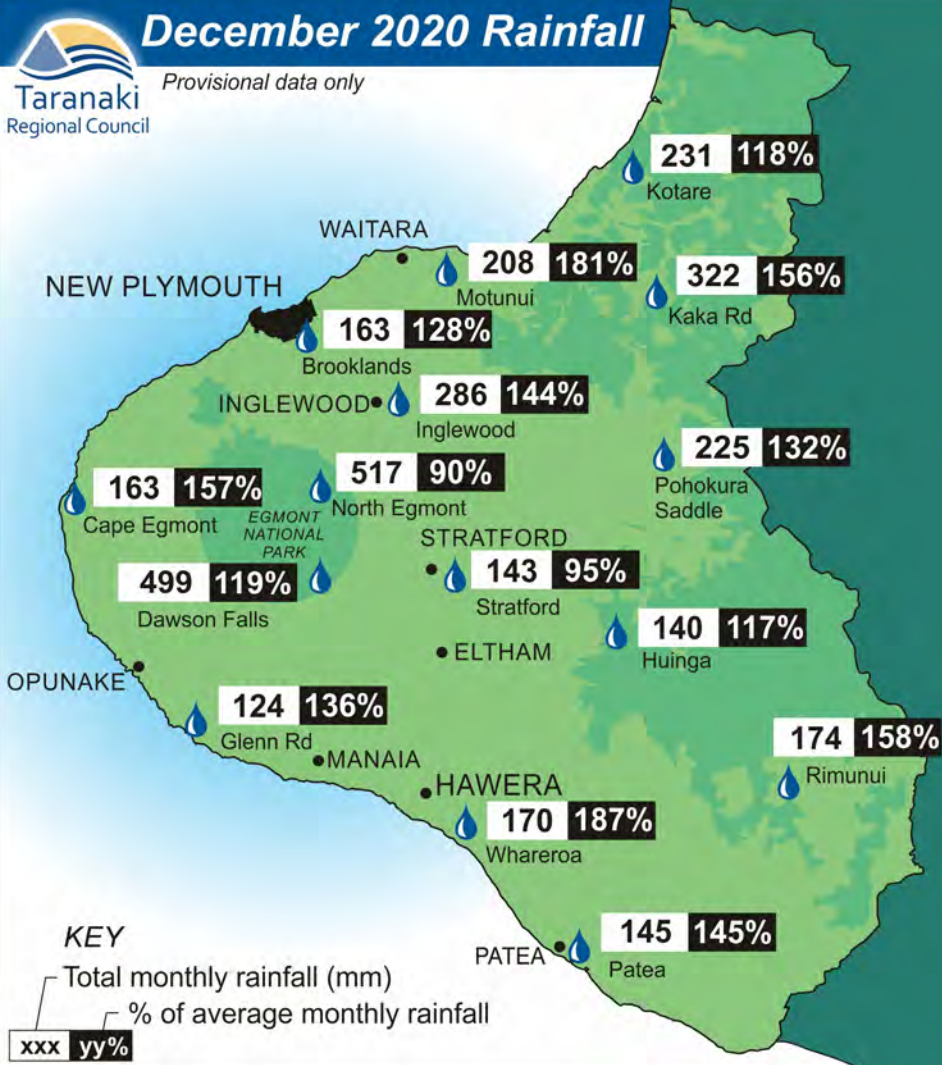

December 2020 Rainfall

Provisional data only

KEY

Total monthly rainfall (mm)

% of average monthly rainfall

xxx yy%

Jan-Dec 2020 Rainfall

Provisional data only

KEY

Total rainfall to date (mm)

% of average 'year to date' rainfall

xxx yy%

December 2020 Rainfall

millimetres

0-500	2501-3000	5001-5500
501-1000	3001-3500	5501-6000
1001-1500	3501-4000	6001-6500
1501-2000	4001-4500	
2001-2500	4501-5000	