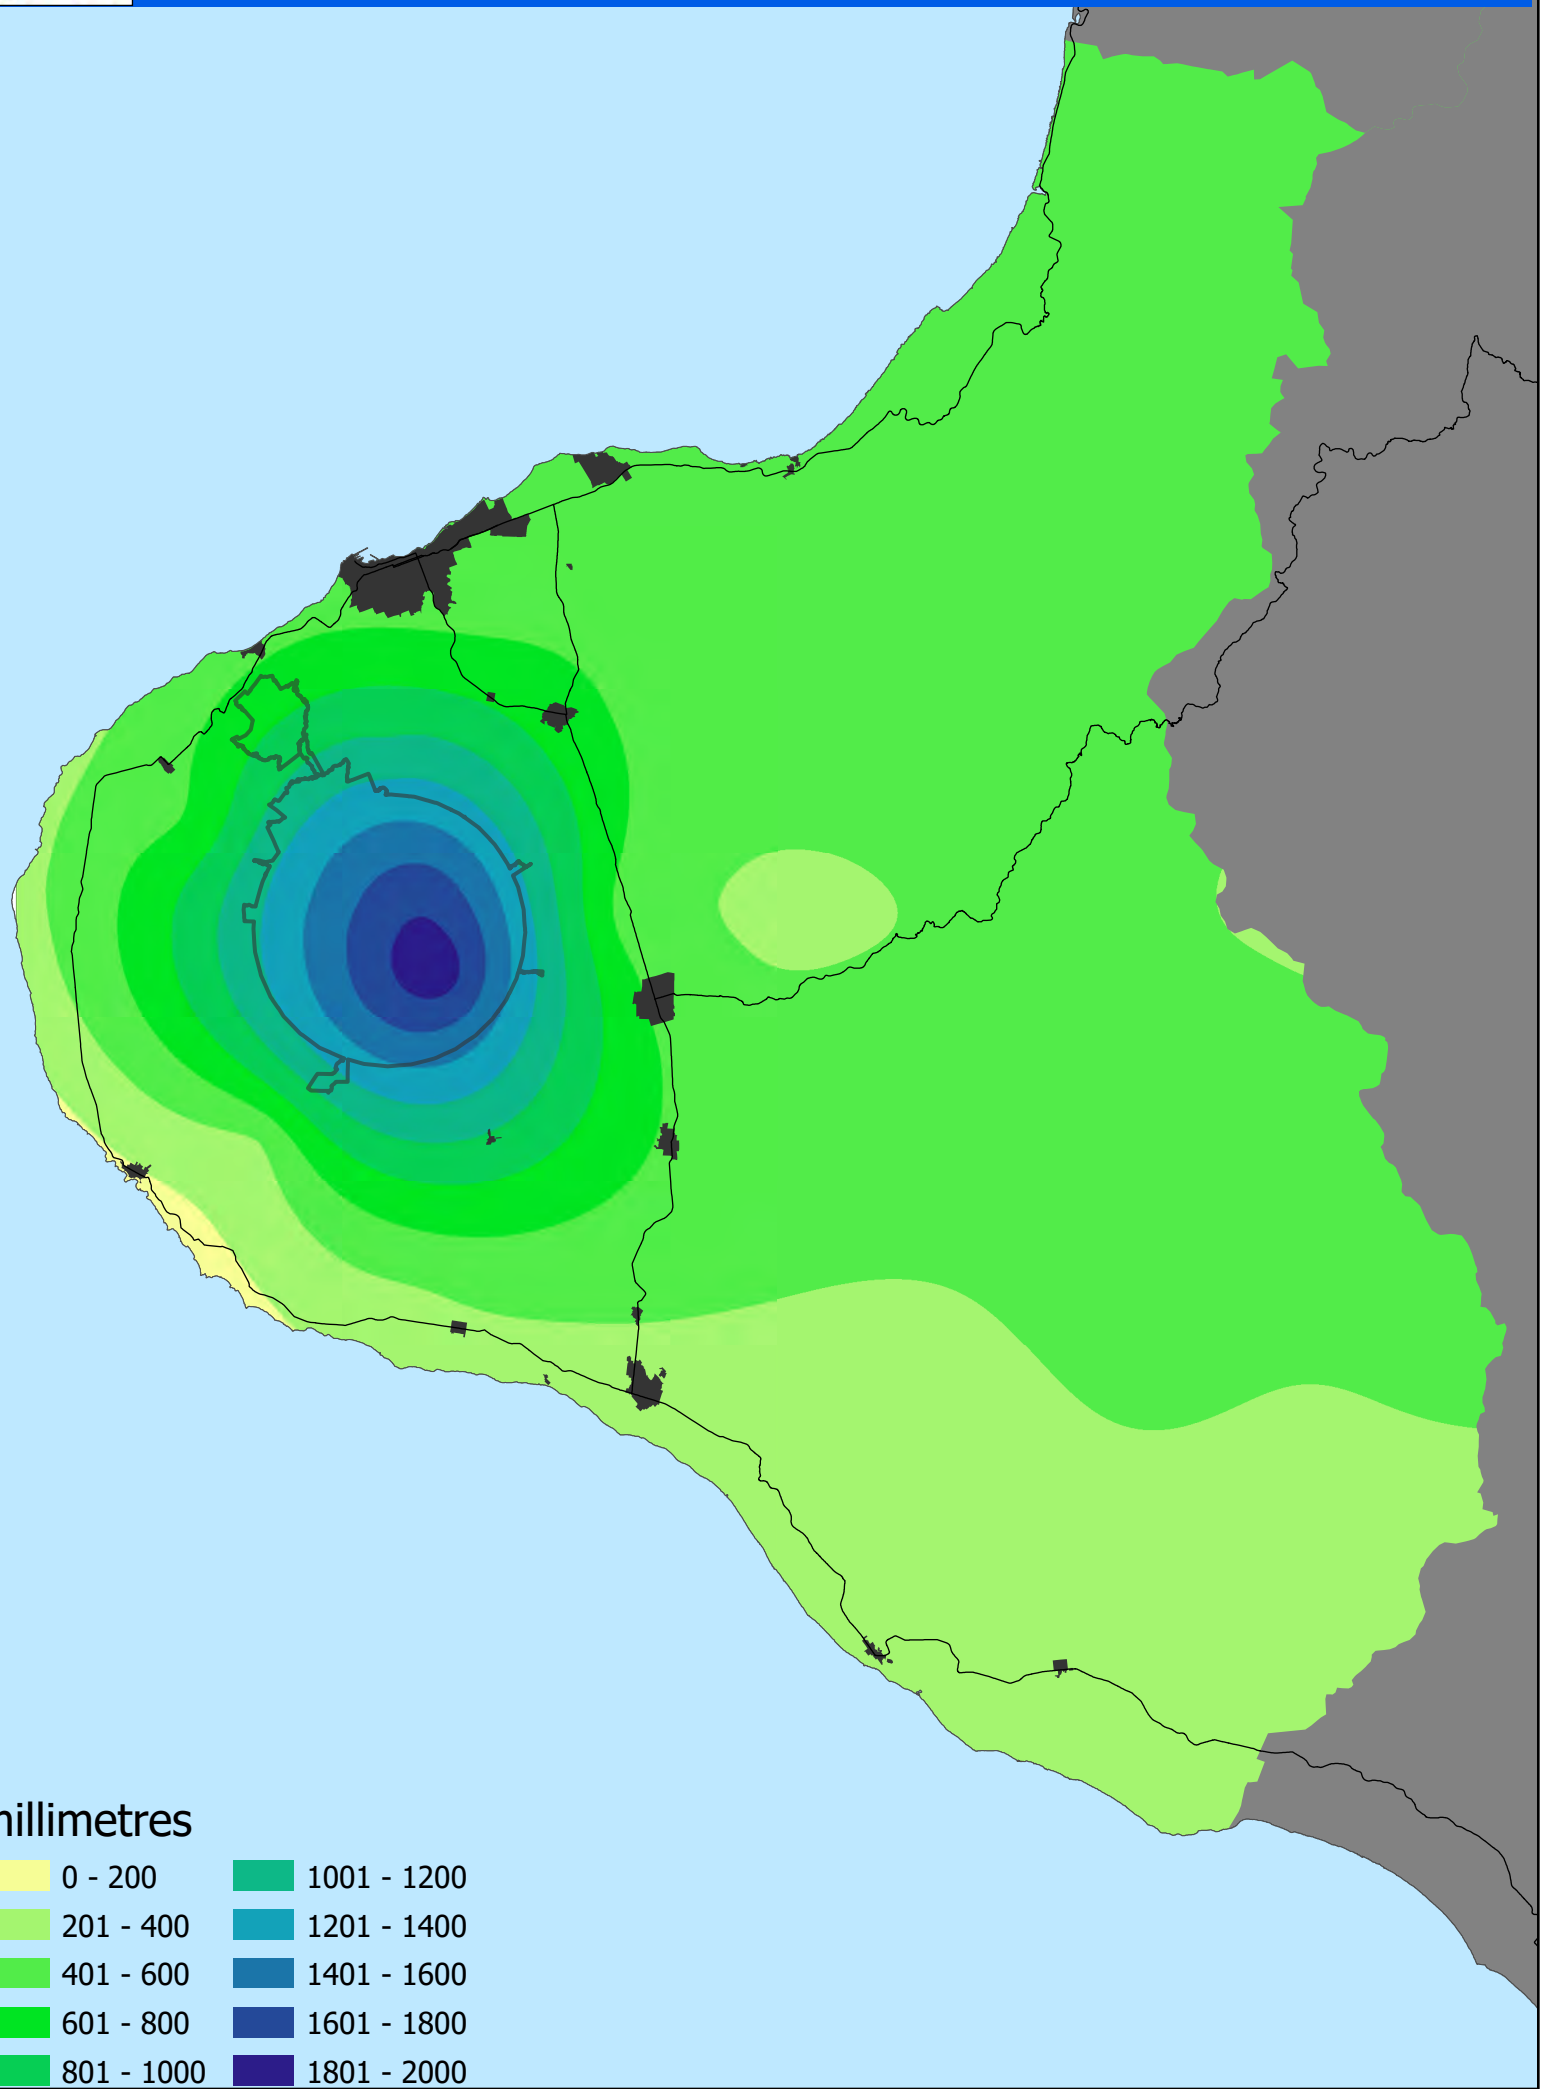

August 2020 Rainfall

Provisional data only

KEY

Total monthly rainfall (mm)

% of average monthly rainfall

xxx yy%

Winter Rainfall

June-August 2020
Provisional data only

KEY

Total rainfall to date (mm)

% of average 'year to date' rainfall

xxx yy%

Jan-Jul 2020 Rainfall

Provisional data only

KEY

Total rainfall to date (mm)

% of average 'year to date' rainfall

xxx yy%

August 2020 Rainfall

Winter 2020 Rainfall

August 2020 Year to Date Rainfall

millimetres

0 - 250	1251 - 1500	2501 - 2750
251 - 500	1501 - 1750	2751 - 3000
501 - 750	1751 - 2000	3001 - 3250
751 - 1000	2001 - 2250	3251 - 3500
1001 - 1250	2251 - 2500	