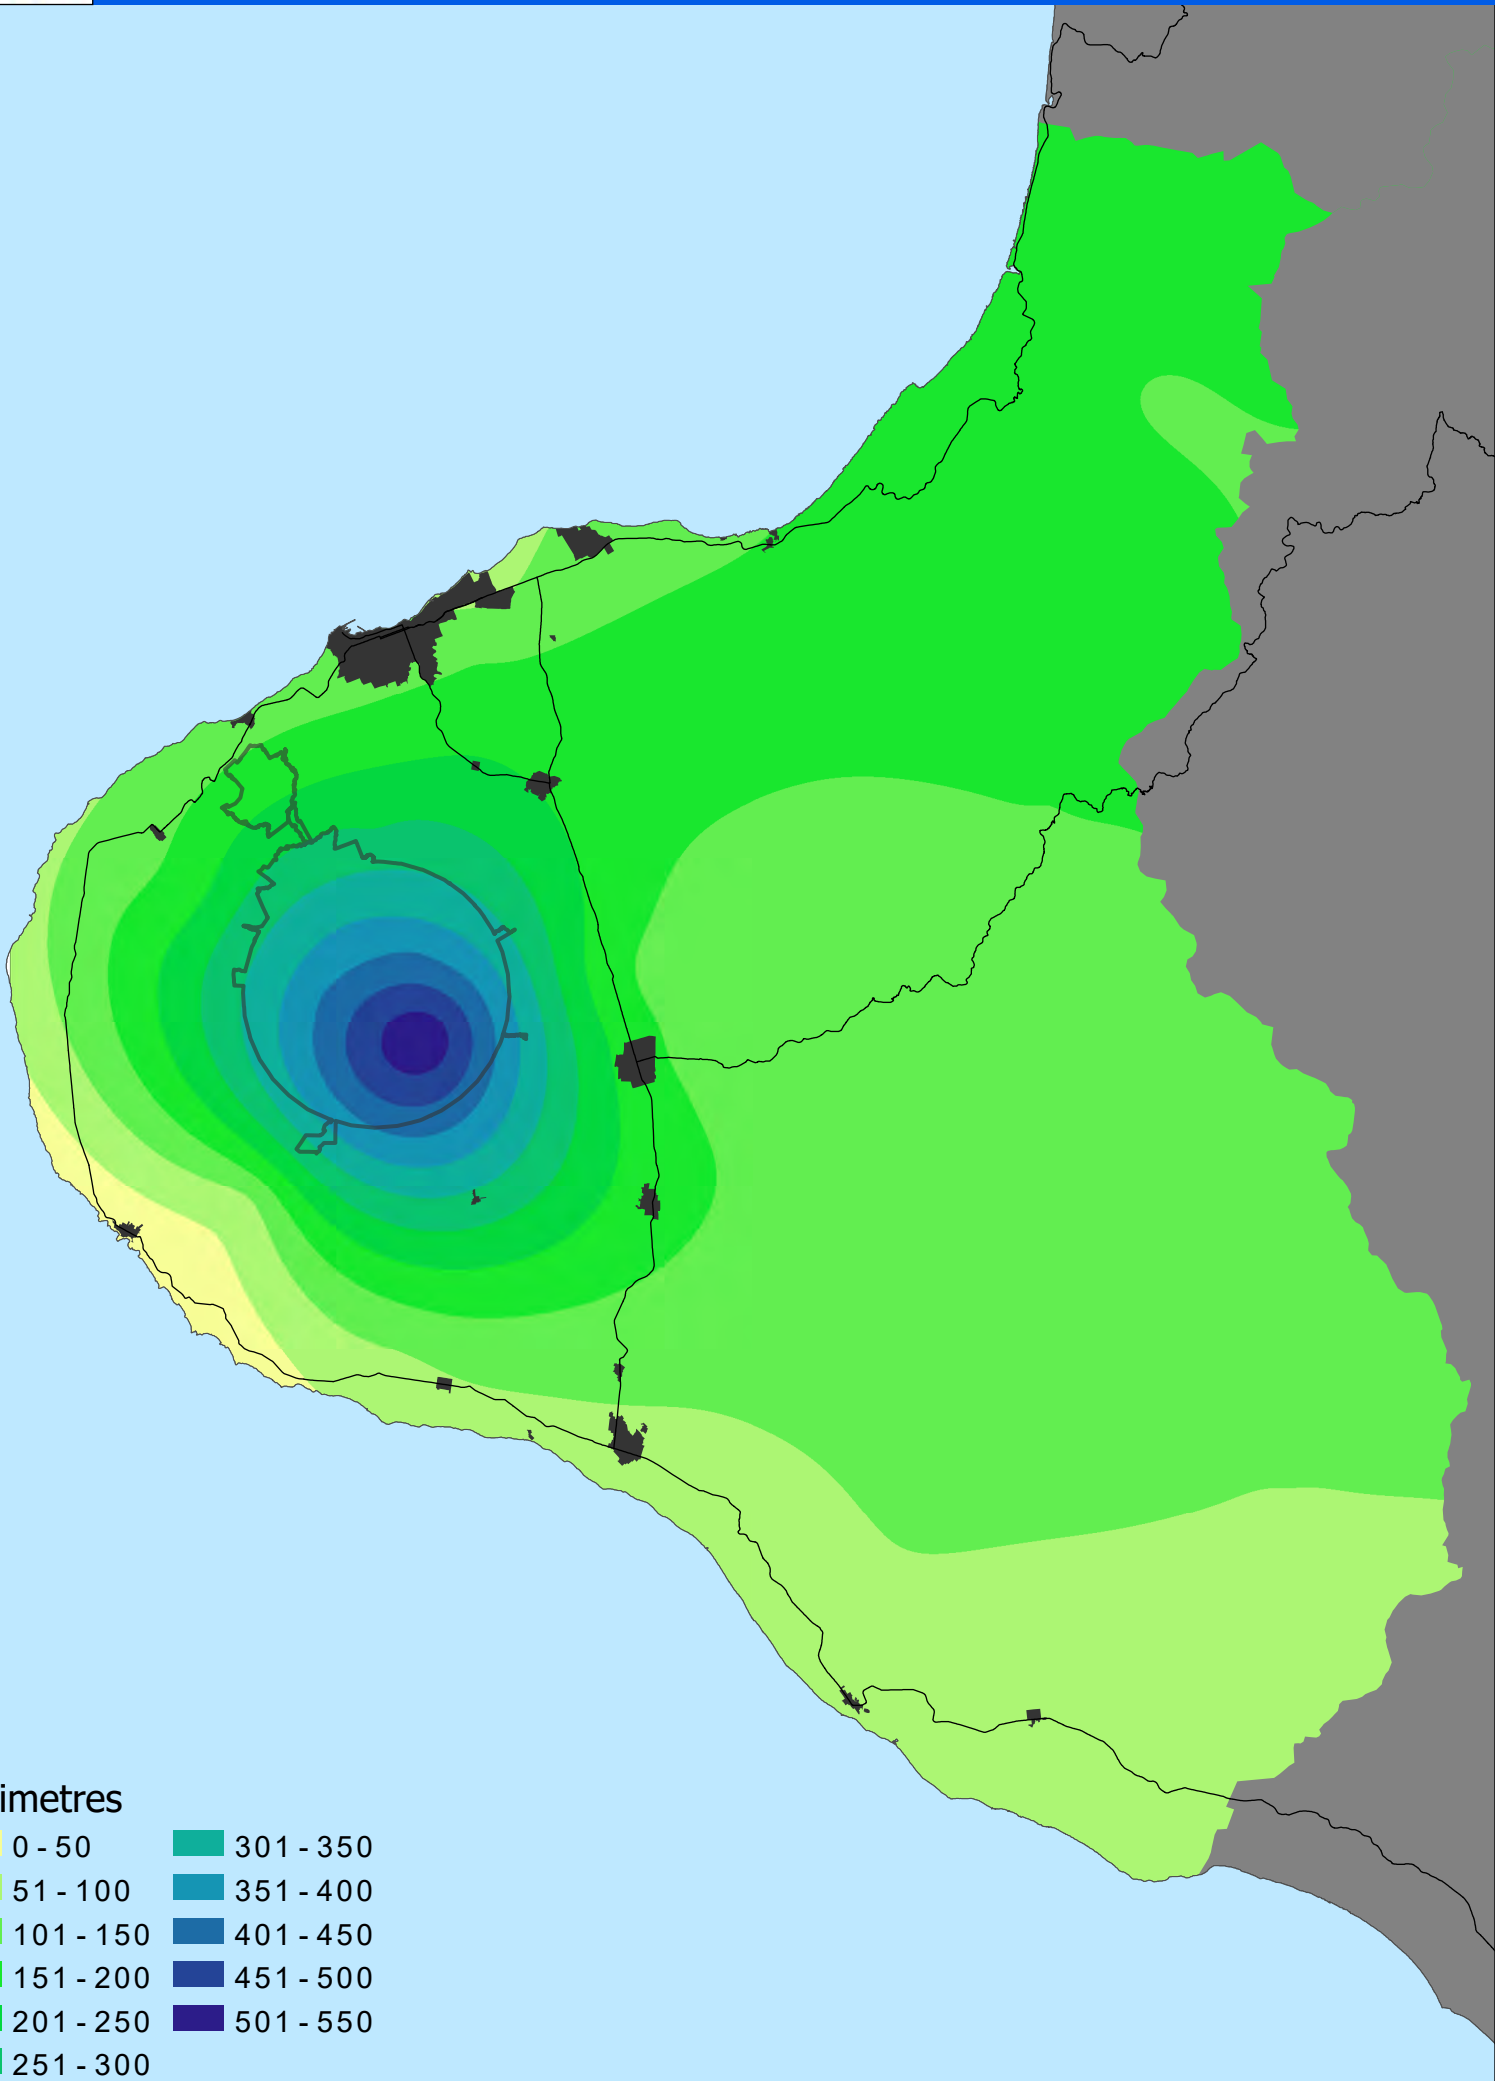

August 2020 Rainfall

Provisional data only

KEY

Total monthly rainfall (mm)

% of average monthly rainfall

xxx yy%

Winter Rainfall

June-August 2020
Provisional data only

KEY

Total rainfall to date (mm)

% of average 'year to date' rainfall

xxx yy%

Jan-Jul 2020 Rainfall

Provisional data only

KEY

Total rainfall to date (mm)

% of average 'year to date' rainfall

xxx yy%

August 2020 Rainfall

Winter 2020 Rainfall

August 2020 Year to Date Rainfall

millimetres

0 - 250	1251 - 1500	2501 - 2750
251 - 500	1501 - 1750	2751 - 3000
501 - 750	1751 - 2000	3001 - 3250
751 - 1000	2001 - 2250	3251 - 3500
1001 - 1250	2251 - 2500	