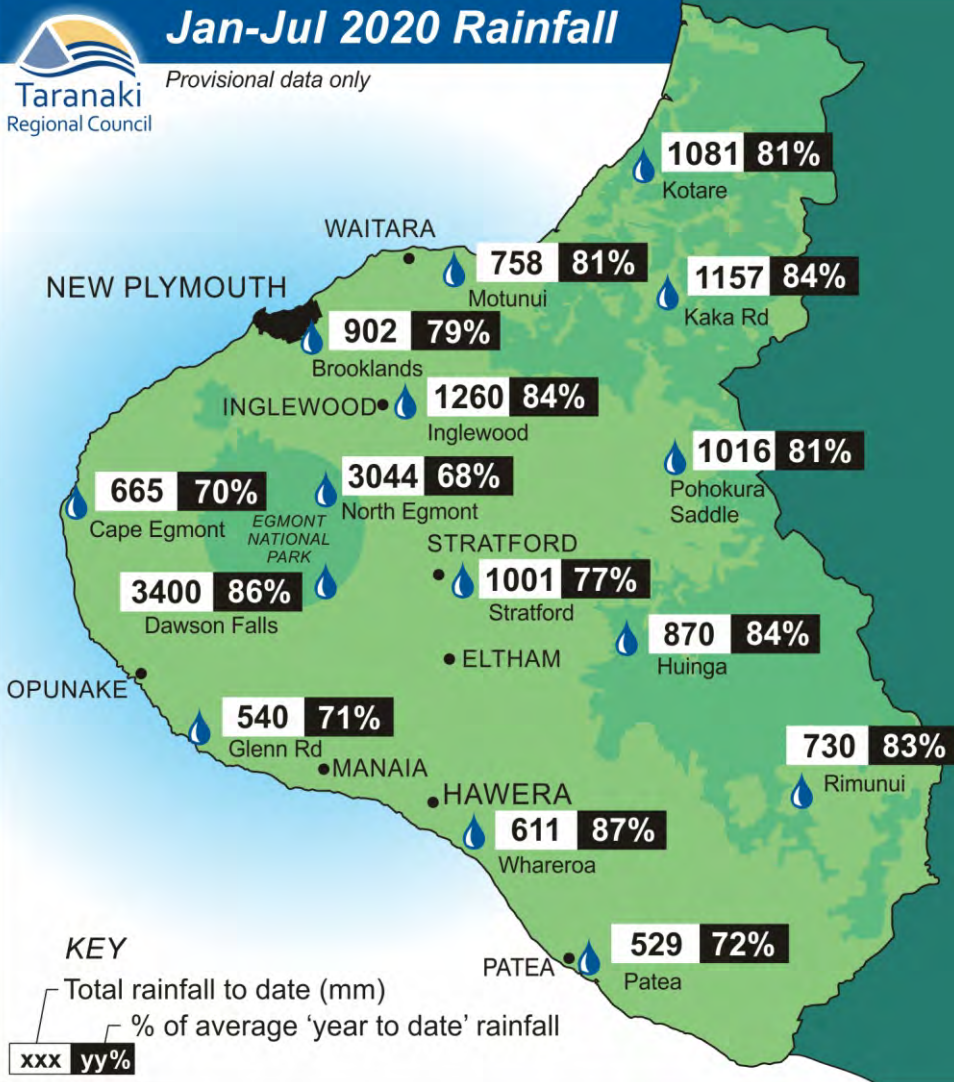

KEY

Total rainfall to date (mm)

% of average 'year to date' rainfall

xxx yy%

Jan-Jul 2020 Rainfall

Provisional data only

KEY

Total rainfall to date (mm)

% of average 'year to date' rainfall

xxx yy%

August 2020 Rainfall

Winter 2020 Rainfall

August 2020 Year to Date Rainfall

millimetres

0 - 250	1251 - 1500	2501 - 2750
251 - 500	1501 - 1750	2751 - 3000
501 - 750	1751 - 2000	3001 - 3250
751 - 1000	2001 - 2250	3251 - 3500
1001 - 1250	2251 - 2500	