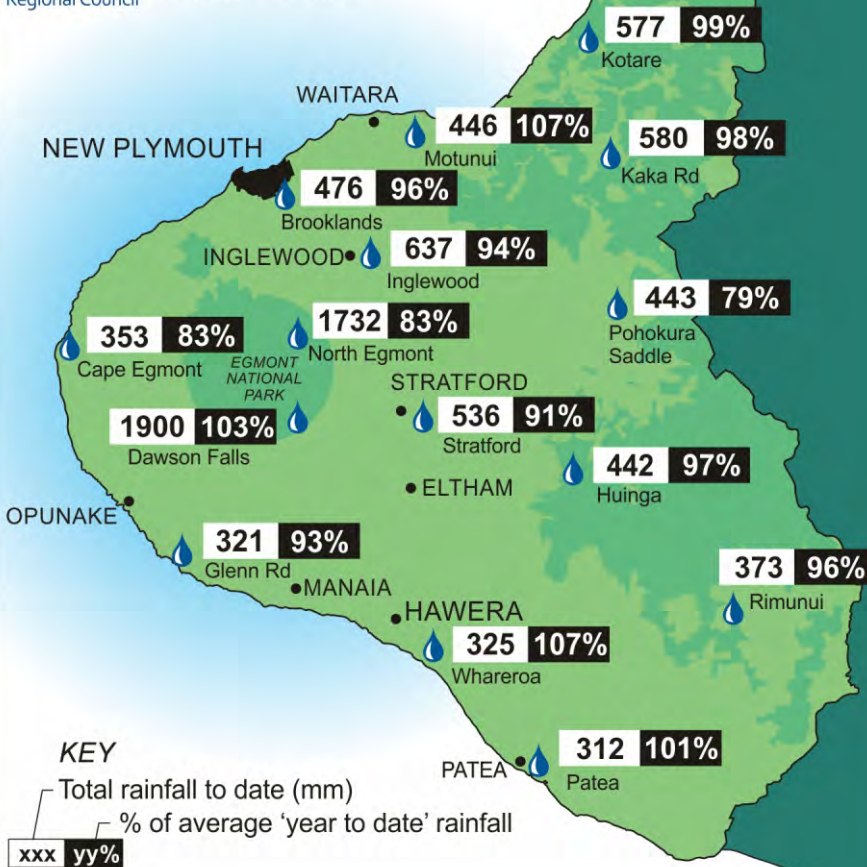

August 2020 Rainfall

Provisional data only

KEY

Total monthly rainfall (mm)

% of average monthly rainfall

xxx yy%

Winter Rainfall

June-August 2020
Provisional data only

KEY

Total rainfall to date (mm)

% of average 'year to date' rainfall

xxx yy%

Jan-Jul 2020 Rainfall

Provisional data only

KEY

Total rainfall to date (mm)

% of average 'year to date' rainfall

xxx yy%

August 2020 Rainfall

Winter 2020 Rainfall

August 2020 Year to Date Rainfall

millimetres

0 - 250	1251 - 1500	2501 - 2750
251 - 500	1501 - 1750	2751 - 3000
501 - 750	1751 - 2000	3001 - 3250
751 - 1000	2001 - 2250	3251 - 3500
1001 - 1250	2251 - 2500	