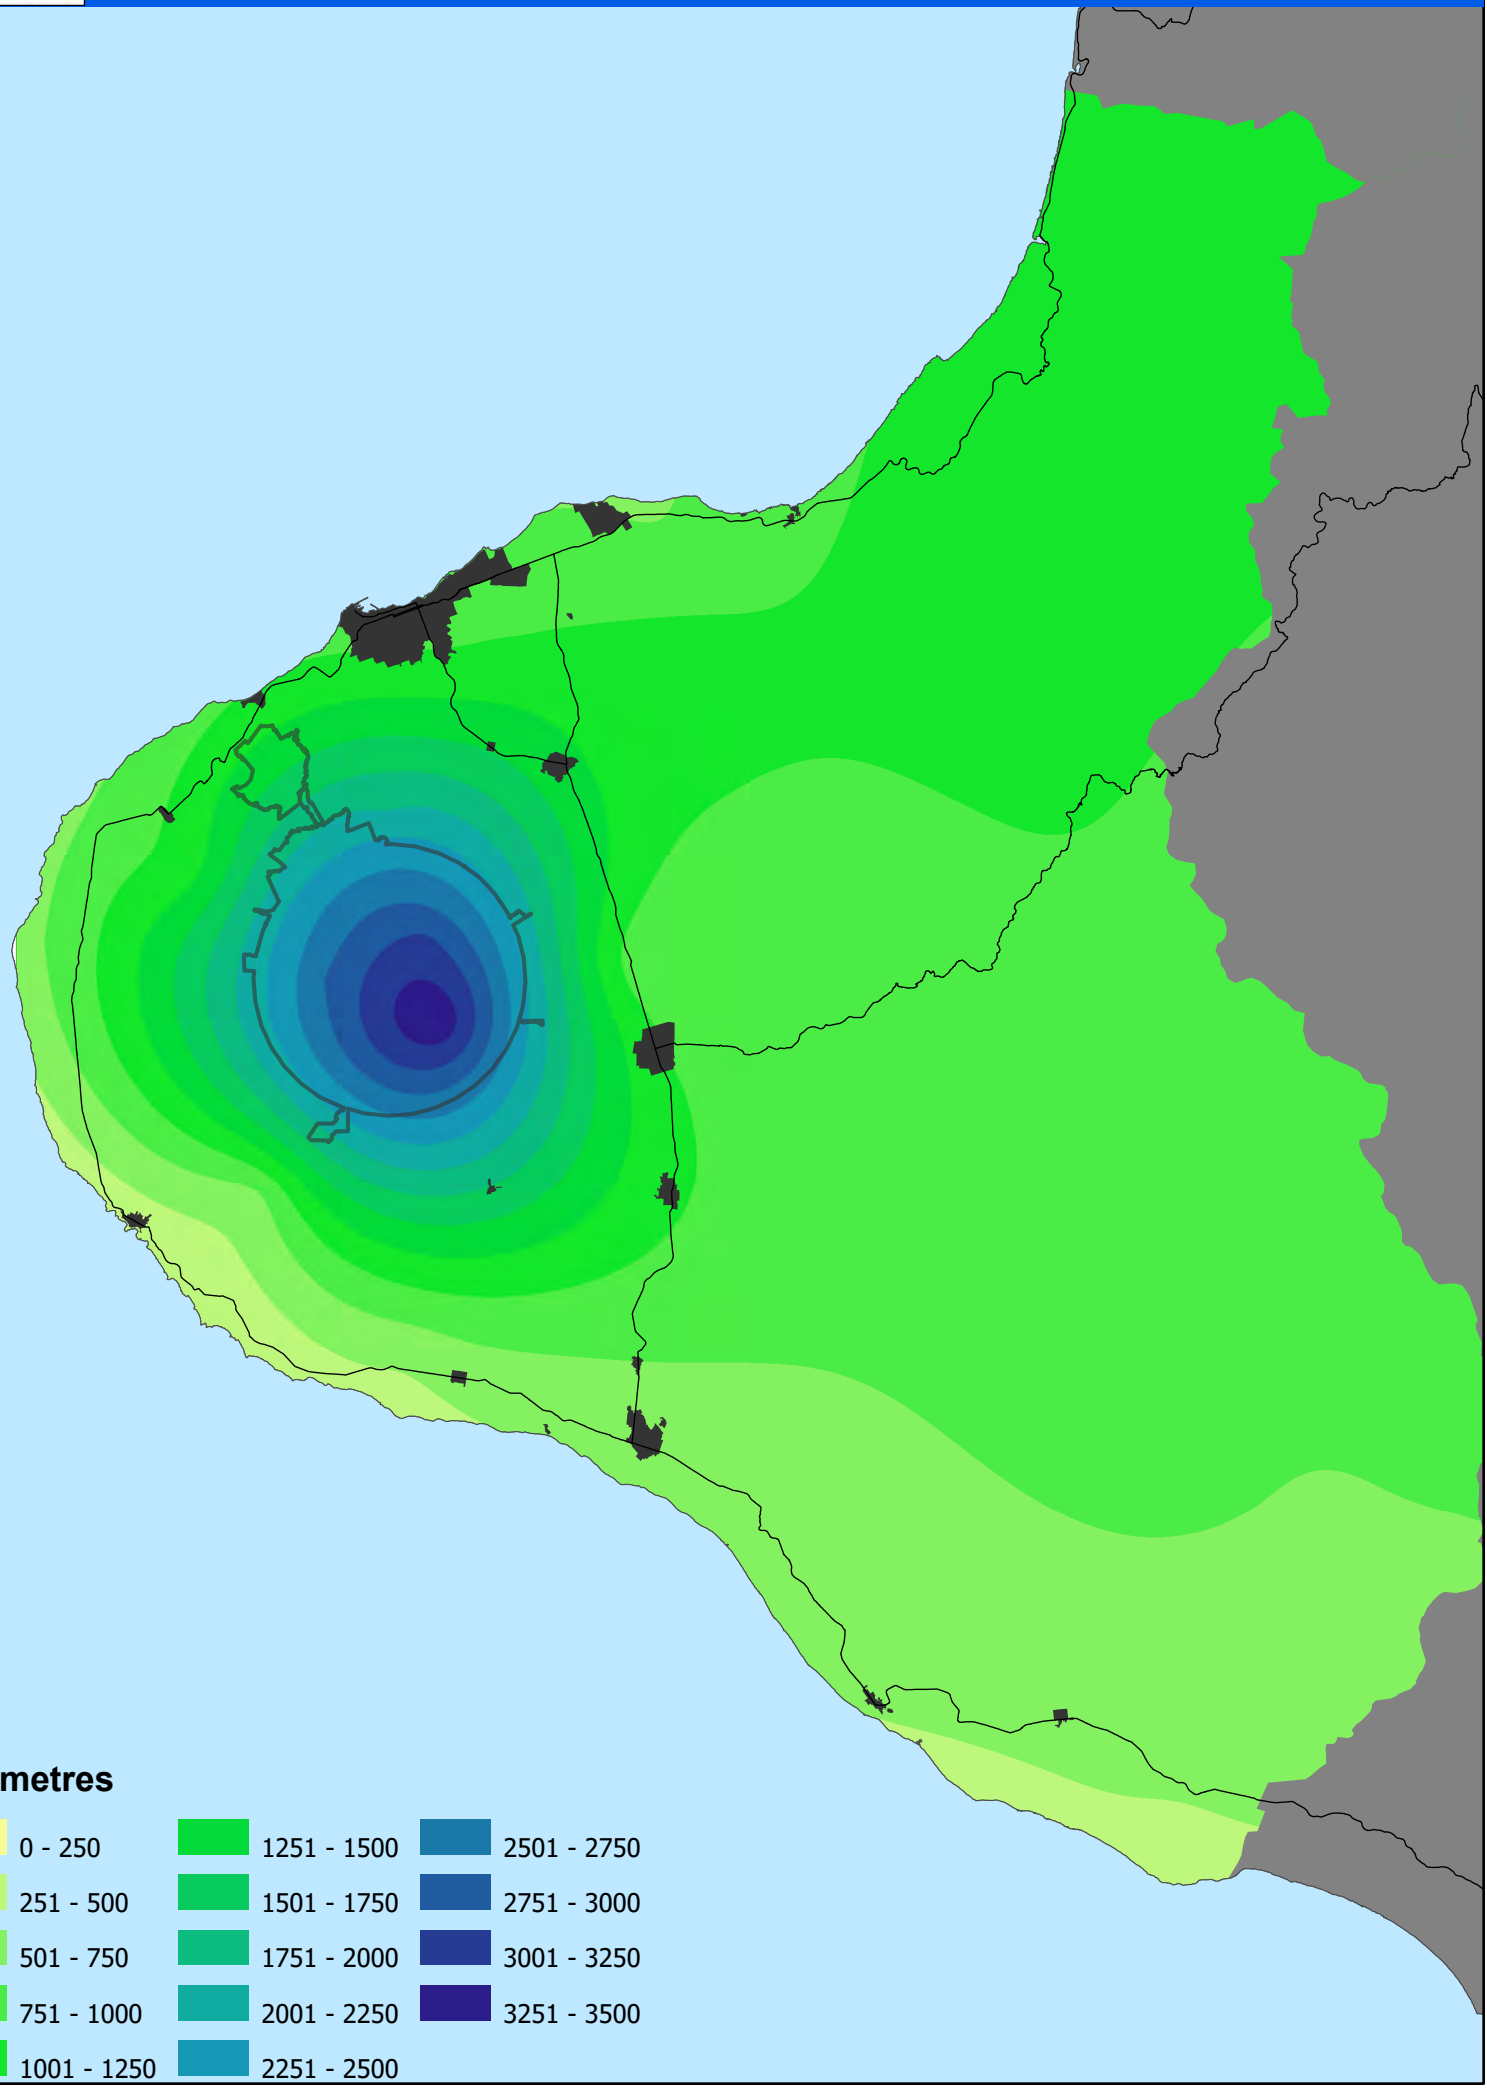

KEY

Total rainfall to date (mm)

% of average 'year to date' rainfall

xxx yy%

Jan-Jul 2020 Rainfall

Provisional data only

KEY

Total rainfall to date (mm)

% of average 'year to date' rainfall

xxx yy%

August 2020 Rainfall

Winter 2020 Rainfall

August 2020 Year to Date Rainfall

millimetres

0 - 250	1251 - 1500	2501 - 2750
251 - 500	1501 - 1750	2751 - 3000
501 - 750	1751 - 2000	3001 - 3250
751 - 1000	2001 - 2250	3251 - 3500
1001 - 1250	2251 - 2500	