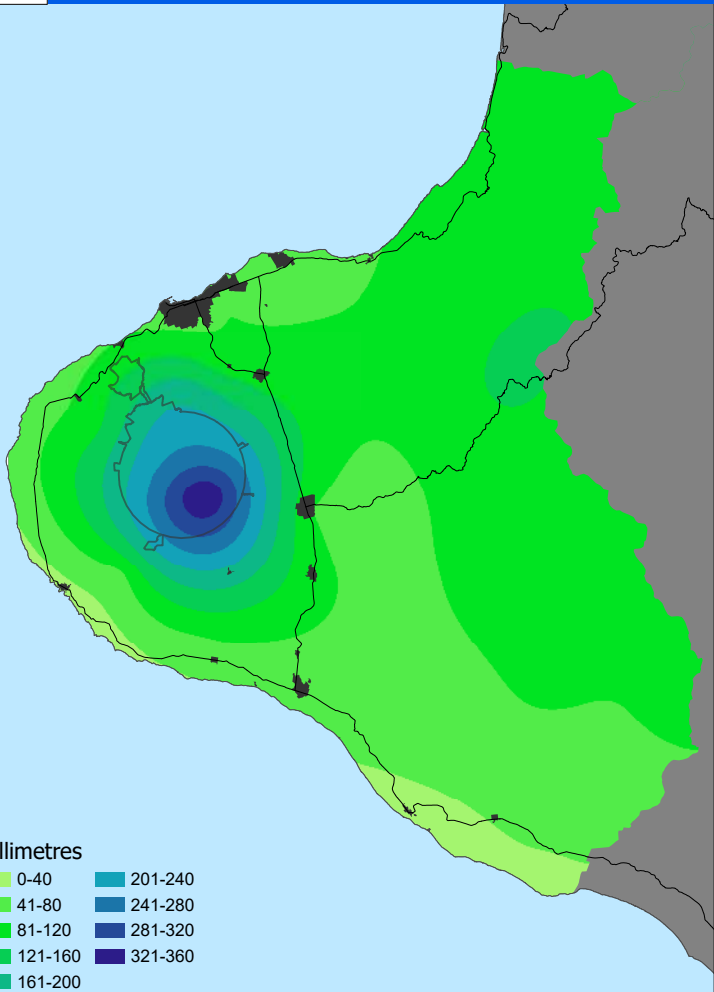

April 2020 Rainfall

Provisional data only

KEY

Total monthly rainfall (mm)

% of average monthly rainfall

xxx yy%

Jan-Apr 2020 Rainfall

Provisional data only

KEY

Total rainfall to date (mm)

% of average 'year to date' rainfall

xxx yy%

April 2020 Rainfall

April 2020 Year to Date Rainfall