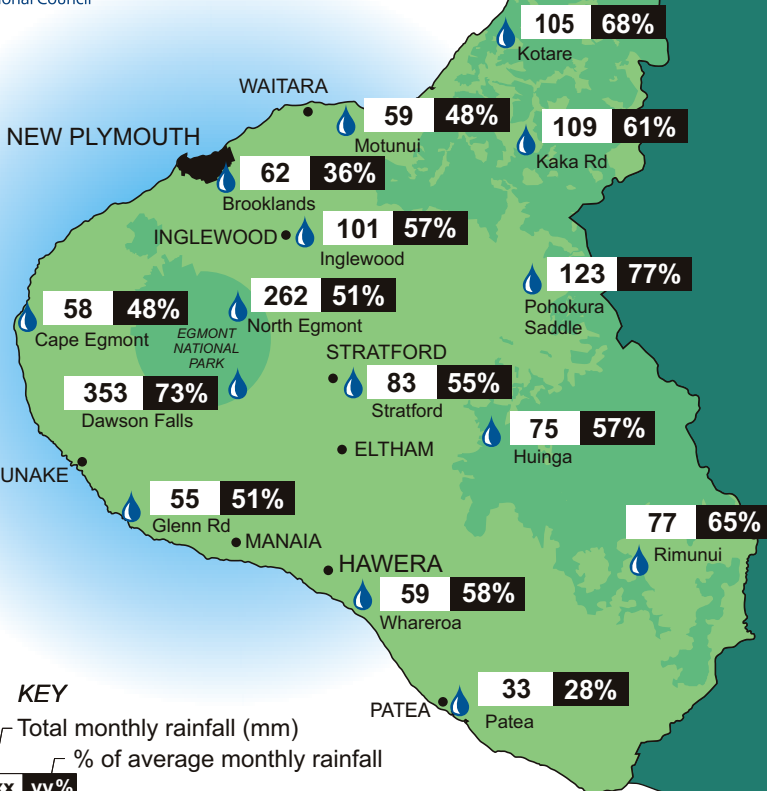

April 2020 Rainfall

Provisional data only

KEY

Total monthly rainfall (mm)

% of average monthly rainfall

xxx yy%

Jan-Apr 2020 Rainfall

Provisional data only

KEY

Total rainfall to date (mm)

% of average 'year to date' rainfall

xxx yy%

April 2020 Rainfall

April 2020 Year to Date Rainfall