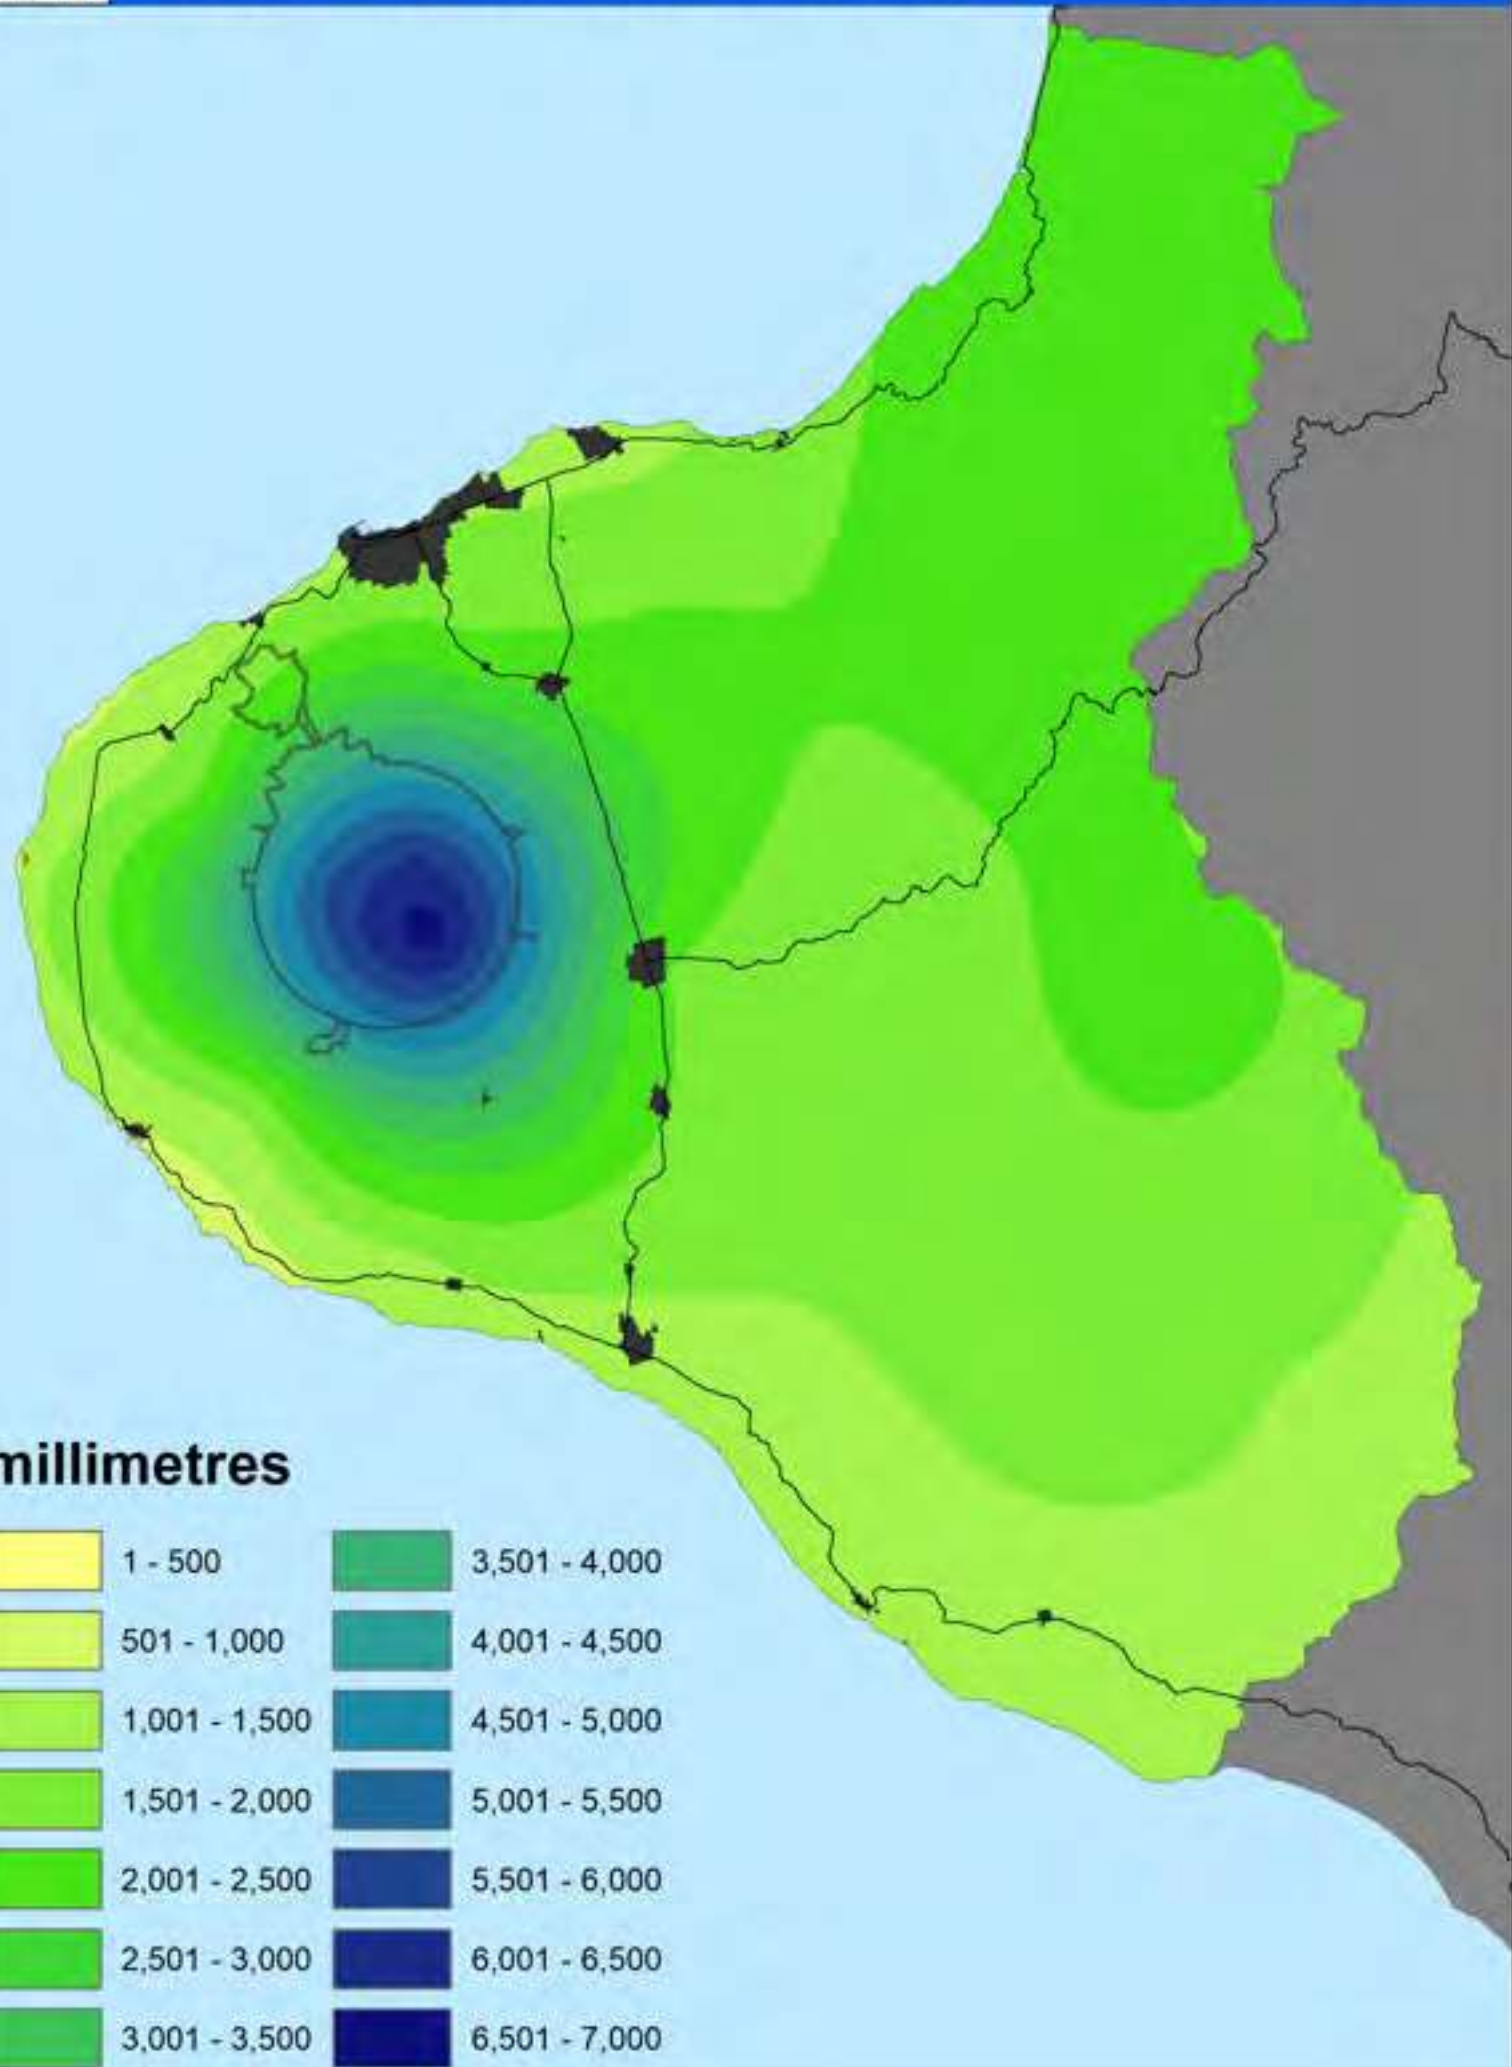

Jan-Dec 2018 Rainfall

Provisional data only

KEY

Total rainfall to date (mm)

% of average 'year to date' rainfall

xxx yy%

millimetres

1 - 500	3,501 - 4,000
501 - 1,000	4,001 - 4,500
1,001 - 1,500	4,501 - 5,000
1,501 - 2,000	5,001 - 5,500
2,001 - 2,500	5,501 - 6,000
2,501 - 3,000	6,001 - 6,500
3,001 - 3,500	6,501 - 7,000