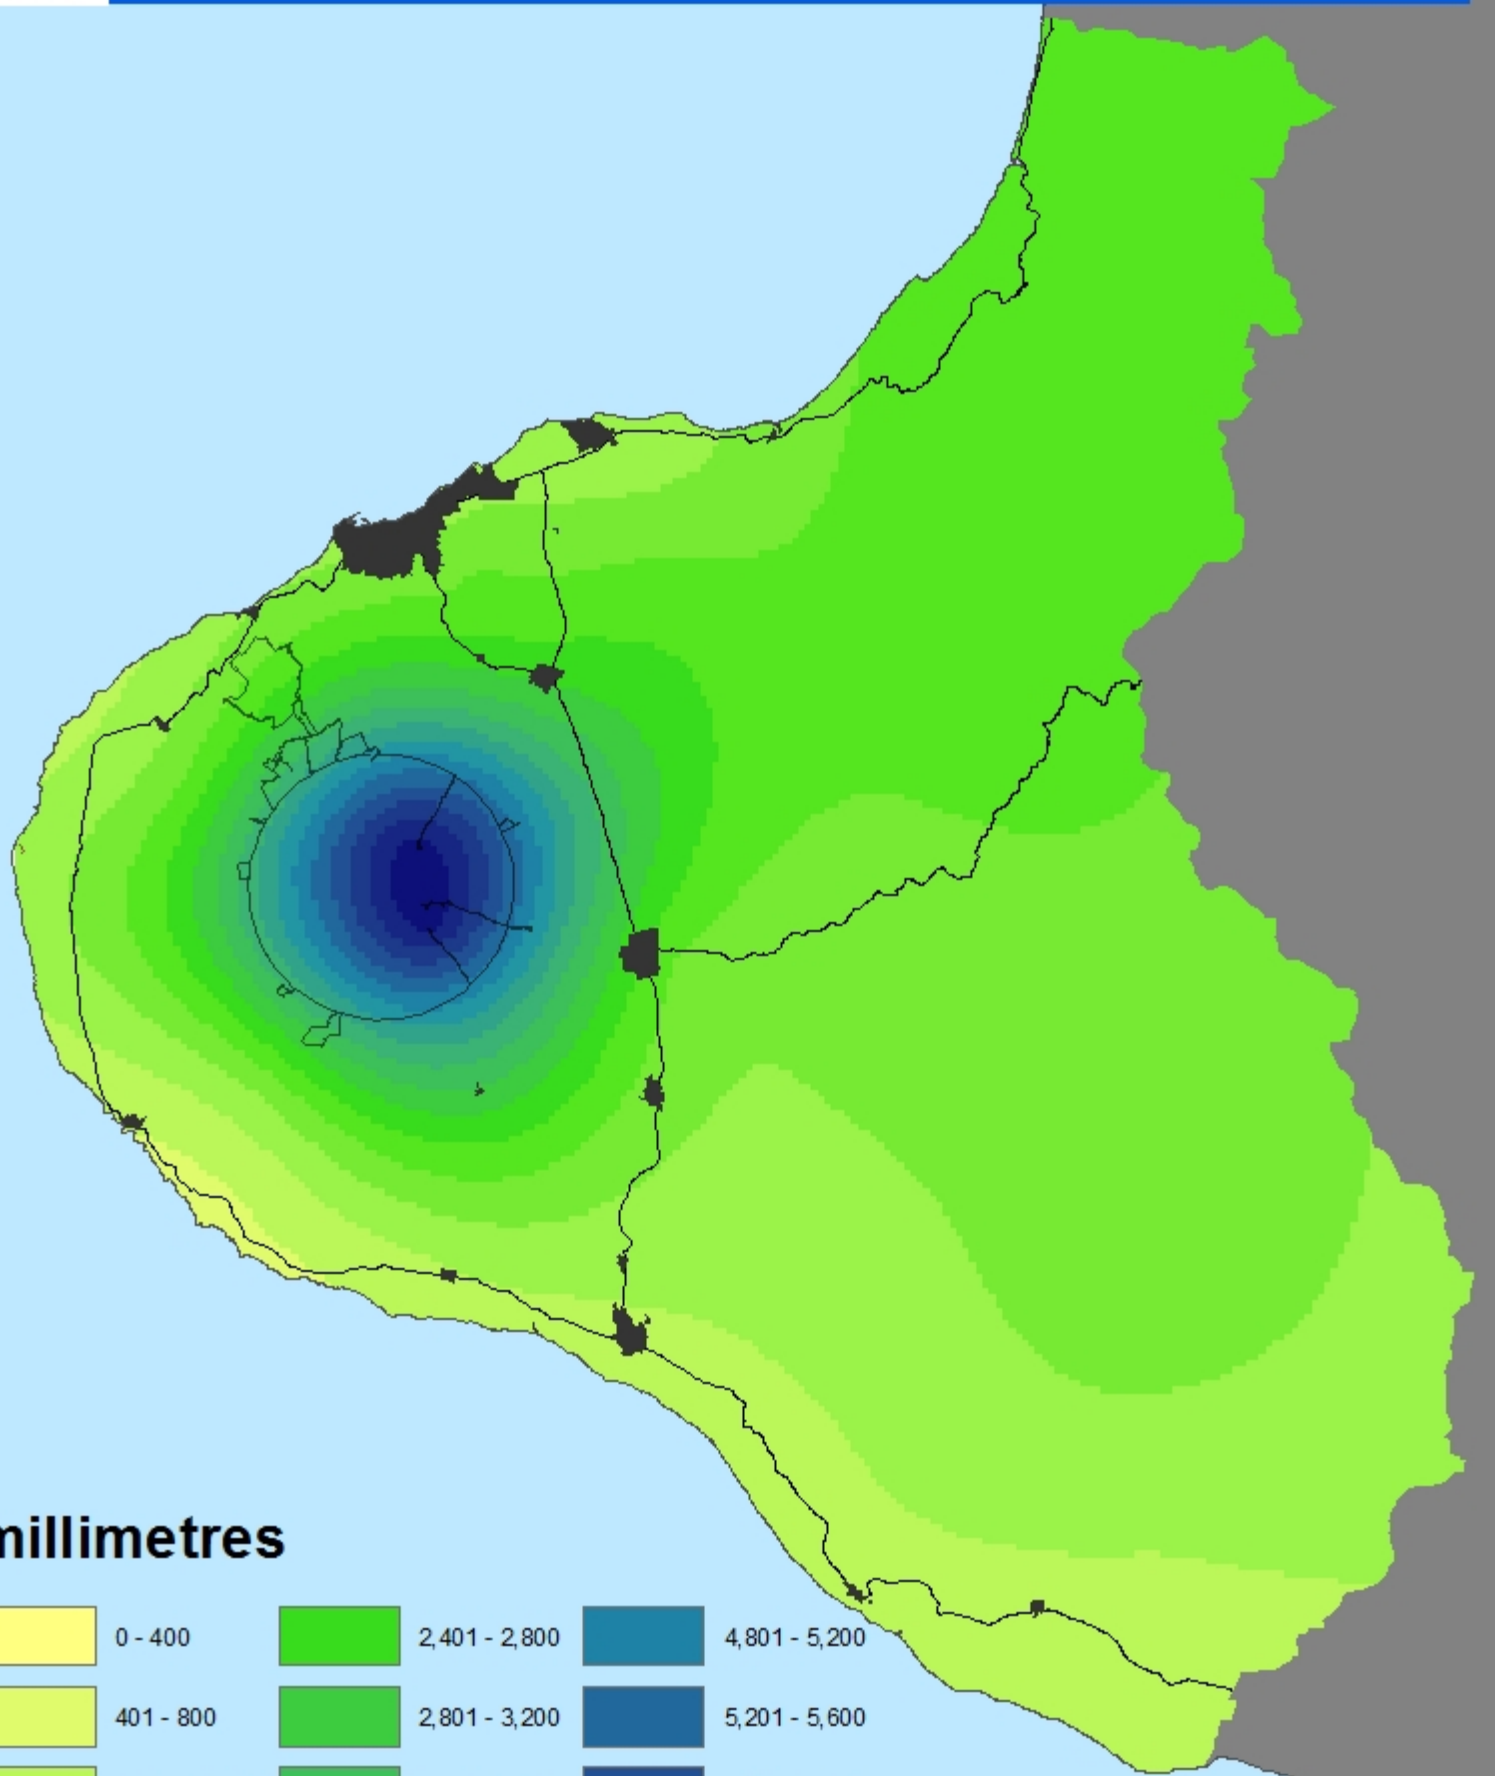

Jan-Dec 2016 Rainfall

Provisional data only

millimetres