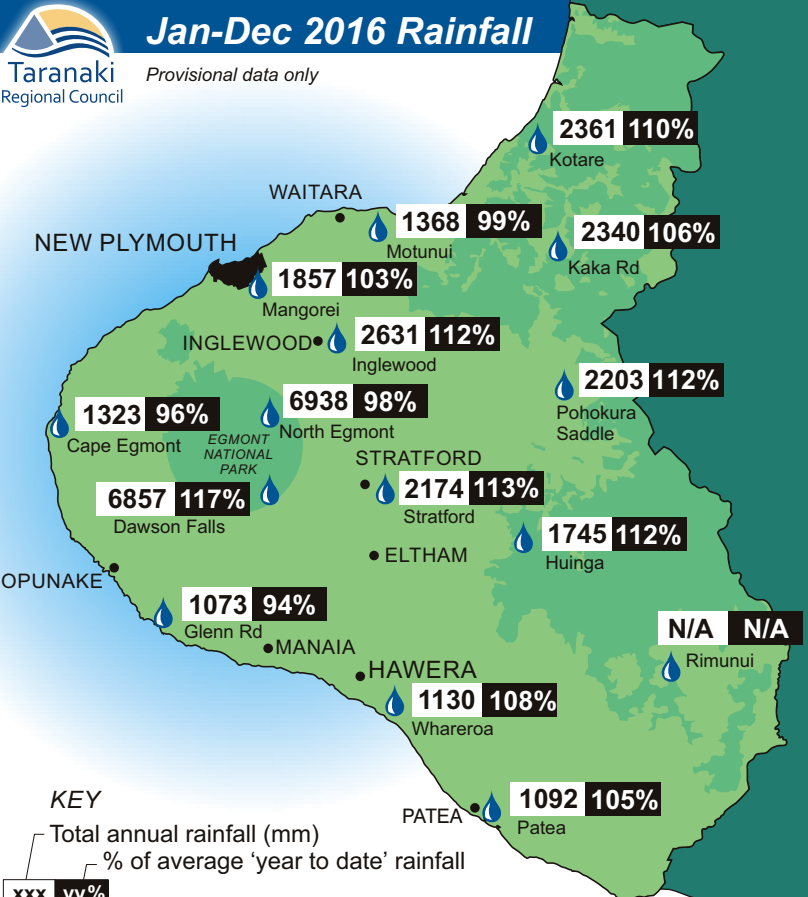

Jan-Dec 2016 Rainfall

Provisional data only

millimetres