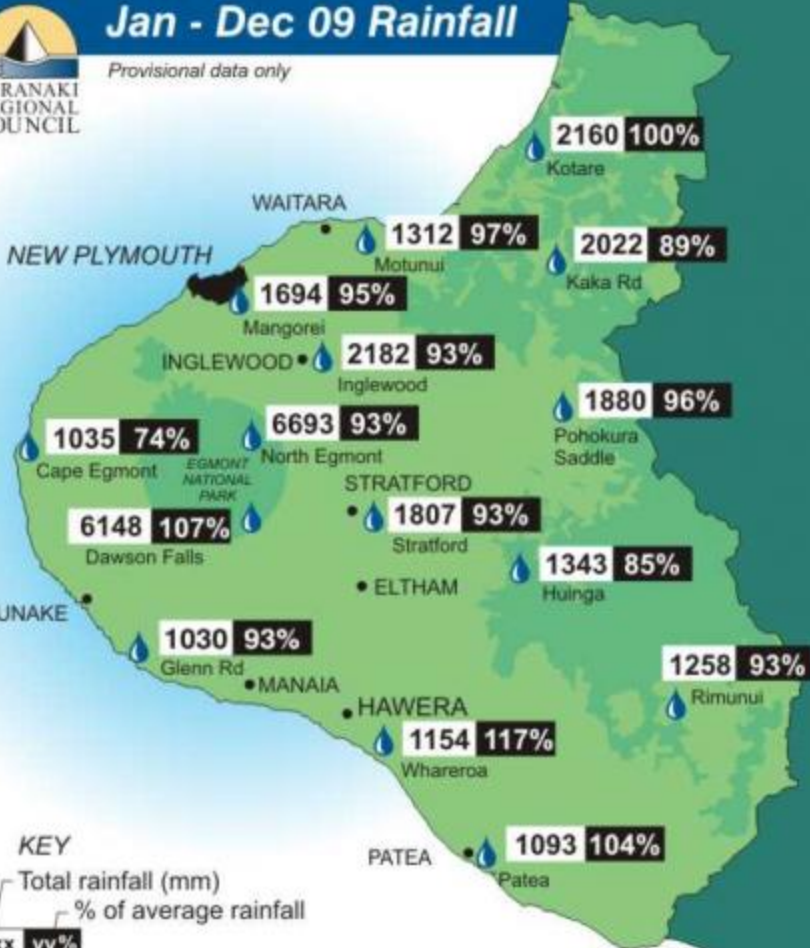

Jan - Dec 09 Rainfall

Provisional data only

KEY

Total rainfall (mm)

% of average rainfall

xxx yy%