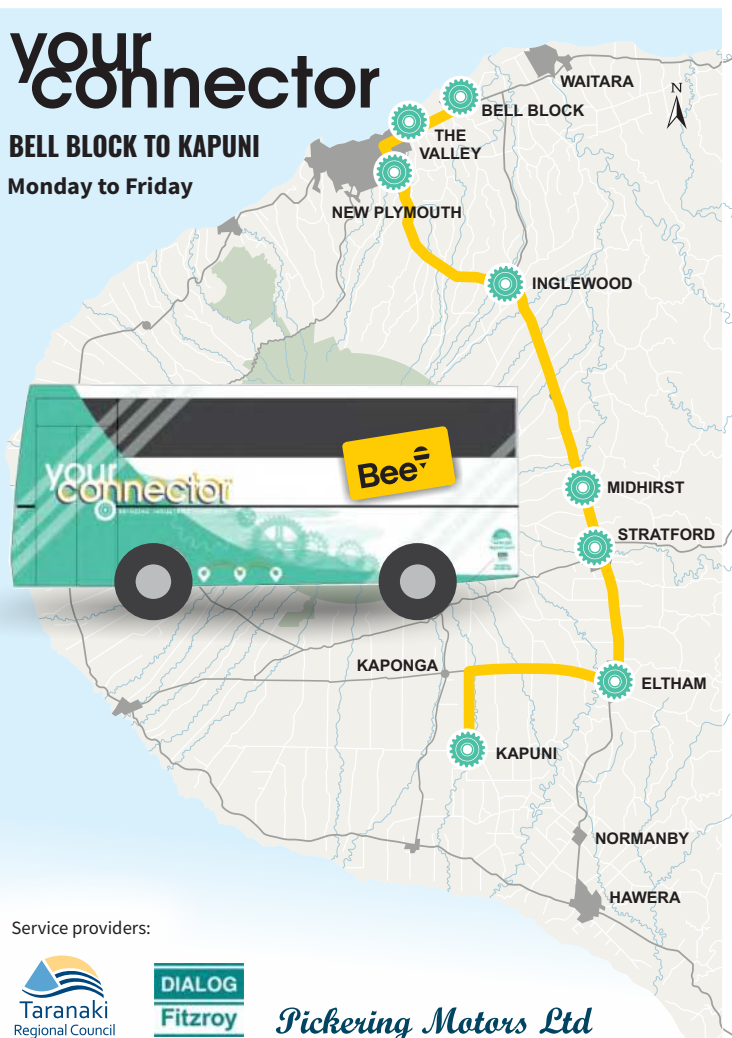

your connector

BELL BLOCK TO KAPUNI

Monday to Friday

Service providers:

Pickering Motors Ltd

your connector

BRINGING INDUSTRIES TOGETHER

BELL BLOCK TO KAPUNI RETURN SERVICE

SOUTHBOUND	TIMES	LOCATION
Bell Block	5.35 AM	BBK Warehouse
The Valley	5.39	Vickers Rd (near VTNZ)
New Plymouth	5.45	Cnr Rogan St & Gover St
Inglewood	6.00	Moa St
Midhirst	6.14	opp. Jamieson's
Stratford	6.20	Miranda St (outside library)
Eltham	6.30	Collingwood St
Kapuni	6.45	Kapuni via Palmer Rd
NORTHBOUND	TIMES	LOCATION
Kapuni	5.35 PM	Palmer Rd
Eltham	5.50	Collingwood St
Stratford	6.00	Miranda St (War Memorial)
Midhirst	6.06	Jamieson's Recovery
Inglewood	6.20	Moa St
New Plymouth	6.35	Cnr Rogan St & Gover St
The Valley	6.41	Vickers Rd (opp. VTNZ)
Bell Block	6.45	opp. BBK Warehouse