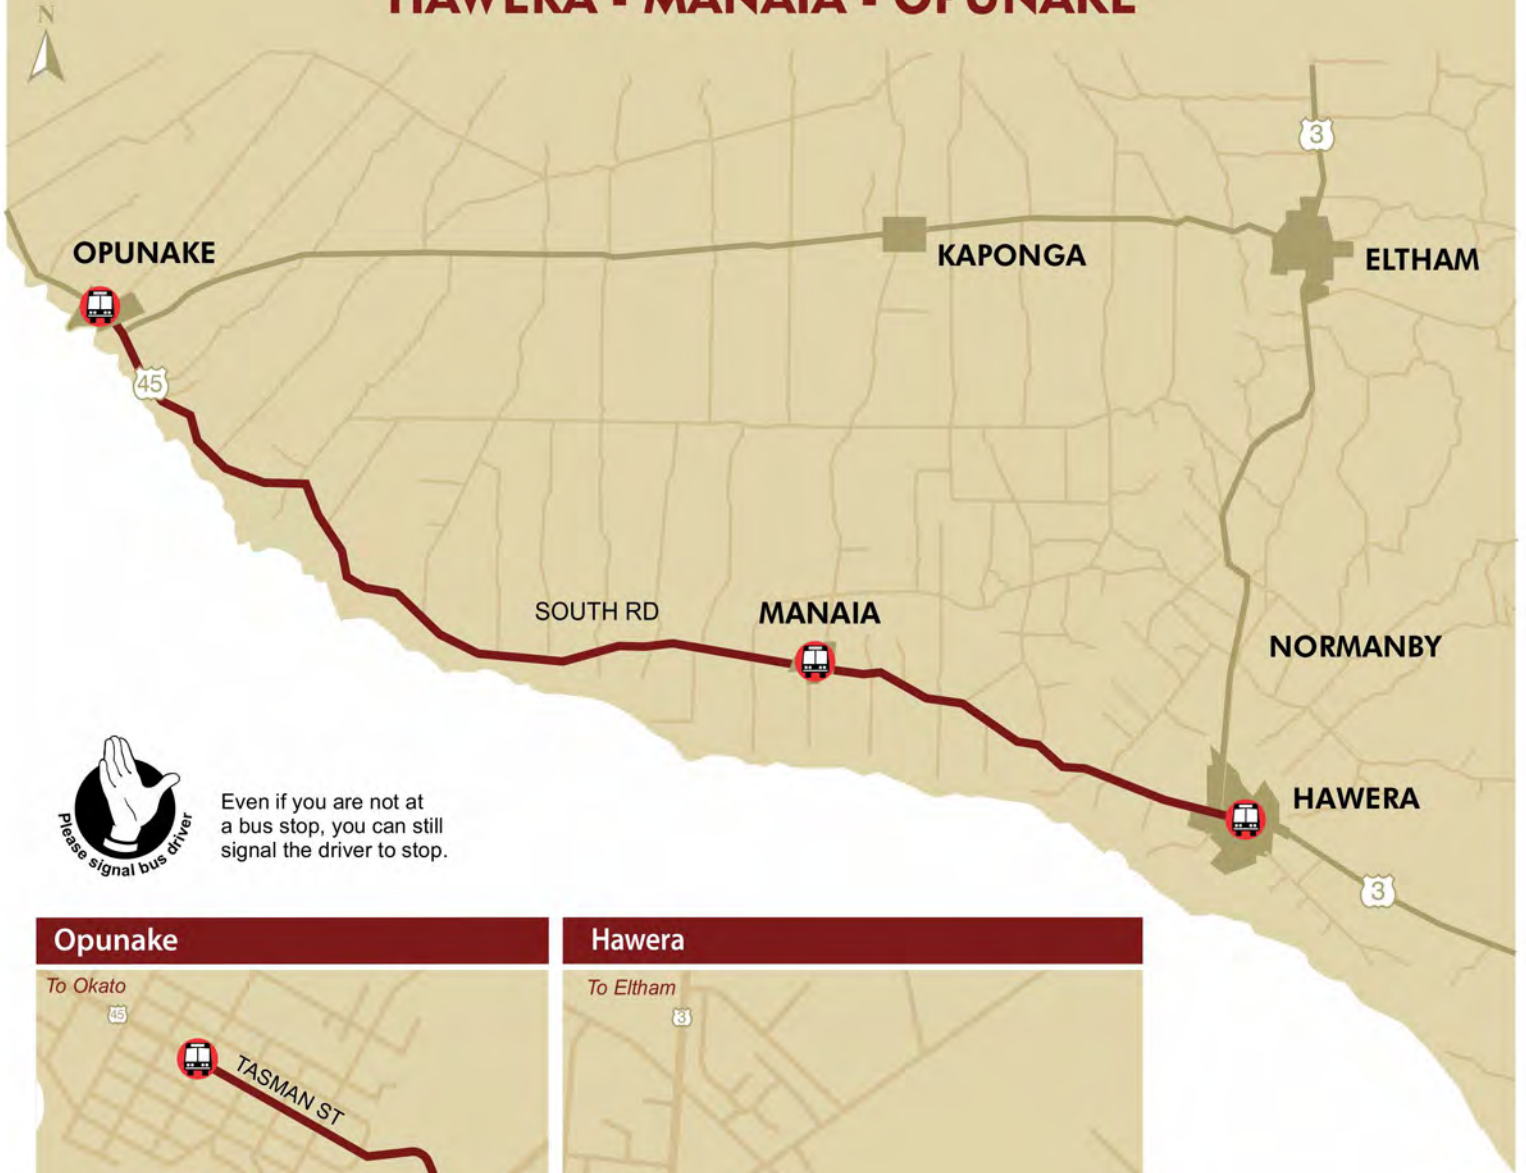

SouthLink

Weekly bus service

Operates every
Friday

HAWERA - MANAIA - OPUNAKE

Even if you are not at a bus stop, you can still signal the driver to stop.

Opunake

Manaia

Hawera