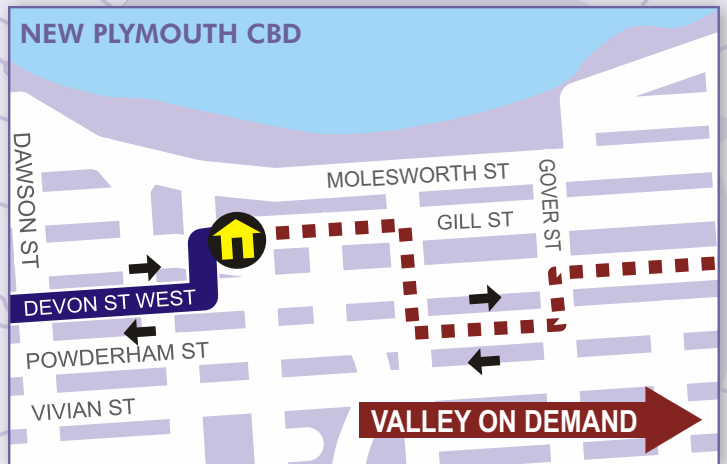

Southlink

Weekly bus service

Operates every
Friday

OPUNAKE - NEW PLYMOUTH

Even if you are not at a bus stop, you can still signal the driver to stop.

KEY

- Bus stop and shelter
- Bus stop
- Bus Centre
- Centre City
- Opunake to NP return

These services are supported by:

OPUNAKE - NEW PLYMOUTH

Timetable and fares

ONE-WAY FARES	Opunake					
	\$3.00	Rahotu				
	\$4.00	\$3.00	Parihaka			
	\$4.00	\$3.00	\$2.00	Pungarehu		
	\$5.00	\$4.00	\$3.00	\$3.00	Okato	
	\$5.00	\$4.00	\$4.00	\$4.00	\$3.00	Oakura
	\$6.00	\$5.00	\$5.00	\$5.00	\$4.00	\$3.00

A \$1 discount is available for ACCESS card holders.
 A \$1 discount is available for school age children.
 Under-5s are free when accompanied by a fare-paying adult. Discounts for families. SuperGold Card holders travel free.

Please book your seat

Opunake to New Plymouth			Depart	New Plymouth to Opunake			Depart
Opunake	Bus stop, Napier St		9.15 am	Valley Mega Centre	Struthers Place		3.05 pm
Rahotu	Plunket Rooms		9.30 am	New Plymouth	Ariki St Bus Centre		3.45 pm
Parihaka	Parihaka Gate		9.35 am	Oakura	Oakura Hall		4.10 pm
Pungarehu	Opposite Town Hall		9.40 am	Okato	Sinclair Electrical, Carthew St.		4.20 pm
Okato	Carthew St. (opp. Sinclair's)		9.50 am	Pungarehu	Town Hall		4.35 pm
Oakura	Oakura Hall		10.00 am	Parihaka	Parihaka Gate		(on demand)
New Plymouth	Ariki St Bus Centre		10.15 am	Rahotu	Four Square		4.40 pm
Valley Mega Centre	(on demand) Struthers Pl.		10.30 am	Opunake	Dreamtime		5.00 pm
				Opunake	Bus stop, Napier St		(on demand)