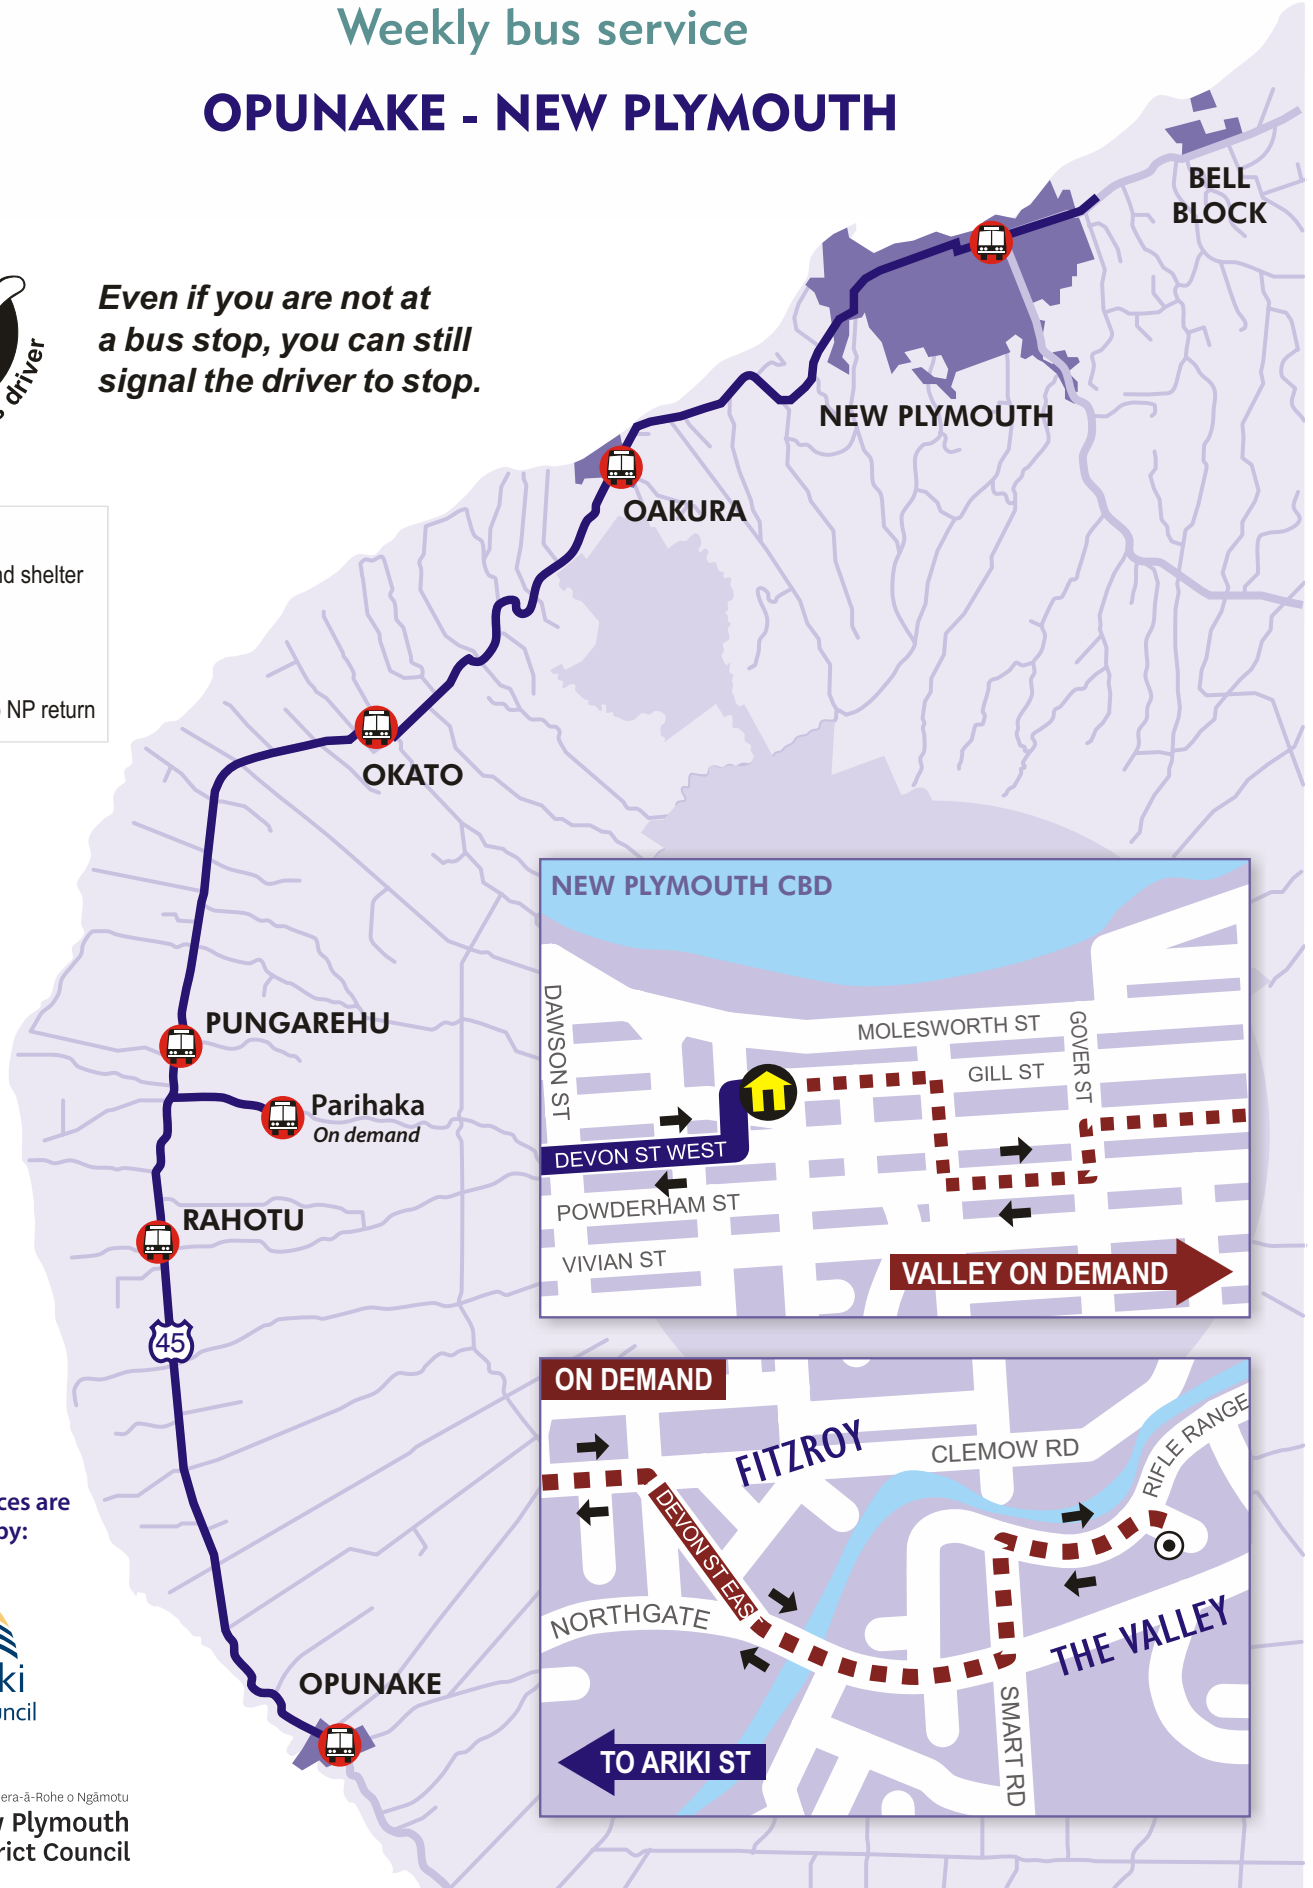

Southlink

Weekly bus service

Operates every
Friday

OPUNAKE - NEW PLYMOUTH

Even if you are not at a bus stop, you can still signal the driver to stop.

KEY

- Bus stop and shelter
- Bus stop
- Bus Centre
- Centre City
- Opunake to NP return

These services are supported by:

OPUNAKE - NEW PLYMOUTH

Timetable and fares

ONE-WAY FARES	Opunake					
	\$3.00	Rahotu				
	\$4.00	\$3.00	Parihaka			
	\$4.00	\$3.00	\$2.00	Pungarehu		
	\$5.00	\$4.00	\$3.00	\$3.00	Okato	
	\$5.00	\$4.00	\$4.00	\$4.00	\$3.00	Oakura
	\$6.00	\$5.00	\$5.00	\$5.00	\$4.00	\$3.00

Please book your seat

Opunake to New Plymouth			Depart	New Plymouth to Opunake			Depart
Opunake	Bus stop, Napier St		9.15 am	Valley Mega Centre	Struthers Place		3.05 pm
Rahotu	Plunket Rooms		9.30 am	New Plymouth	Ariki St Bus Centre		3.45 pm
Parihaka	Parihaka Gate		9.35 am	Oakura	Oakura Hall		4.10 pm
Pungarehu	Opposite Town Hall		9.40 am	Okato	Sinclair Electrical, Carthew St.		4.20 pm
Okato	Carthew St. (opp. Sinclair's)		9.50 am	Pungarehu	Town Hall		4.35 pm
Oakura	Oakura Hall		10.00 am	Parihaka	Parihaka Gate		(on demand)
New Plymouth	Ariki St Bus Centre		10.15 am	Rahotu	Four Square		4.40 pm
Valley Mega Centre	(on demand) Struthers Pl.		10.30 am	Opunake	Dreamtime		5.00 pm
				Opunake	Bus stop, Napier St		(on demand)

[www.taranakipublictransport](https://www.taranakipublictransport.govt.nz)

www.taranakibus.info

Effective from March 2020

Southlink

Weekly bus service

OPUNAKE - NEW PLYMOUTH

Routes • timetables • fares

IMPORTANT