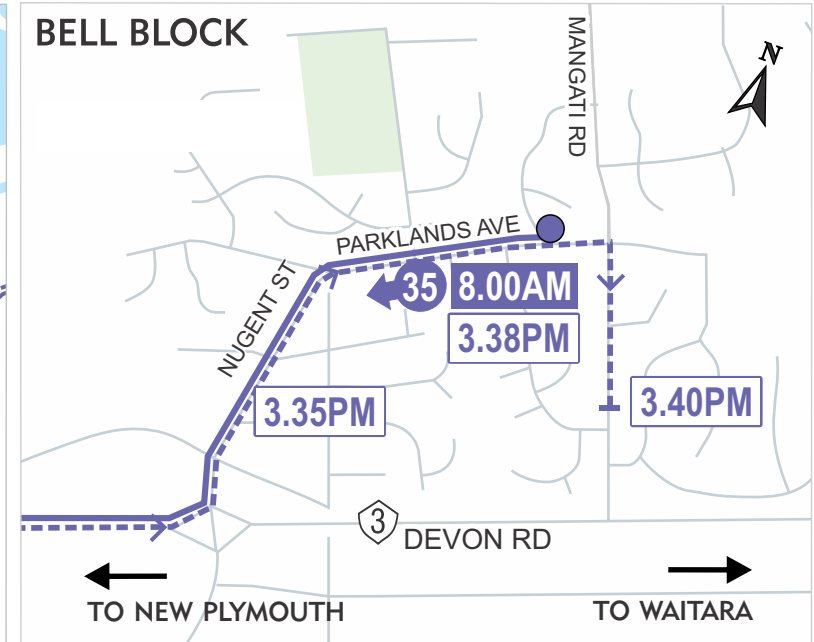

ROUTE

35

New Plymouth to BBK

SCHOOL SERVICE*

ROUTE 35

35 MORNING

35 AFTERNOON

Parklands Ave	8.00 AM	NPBHS/WITT	3.15 PM
Nugent St	8.02	Nugent St	3.35
NPGHS	8.12	Parklands Ave	3.38
NPBHS	8.22	Mangati Rd	3.40

*only operates during school terms

STUDENTS

Save money on school bus fares with a Smart Card multi-trip (40 trip) pass. Multi-trip passes can be used for student travel to and from school on Citylink school or commuter services.