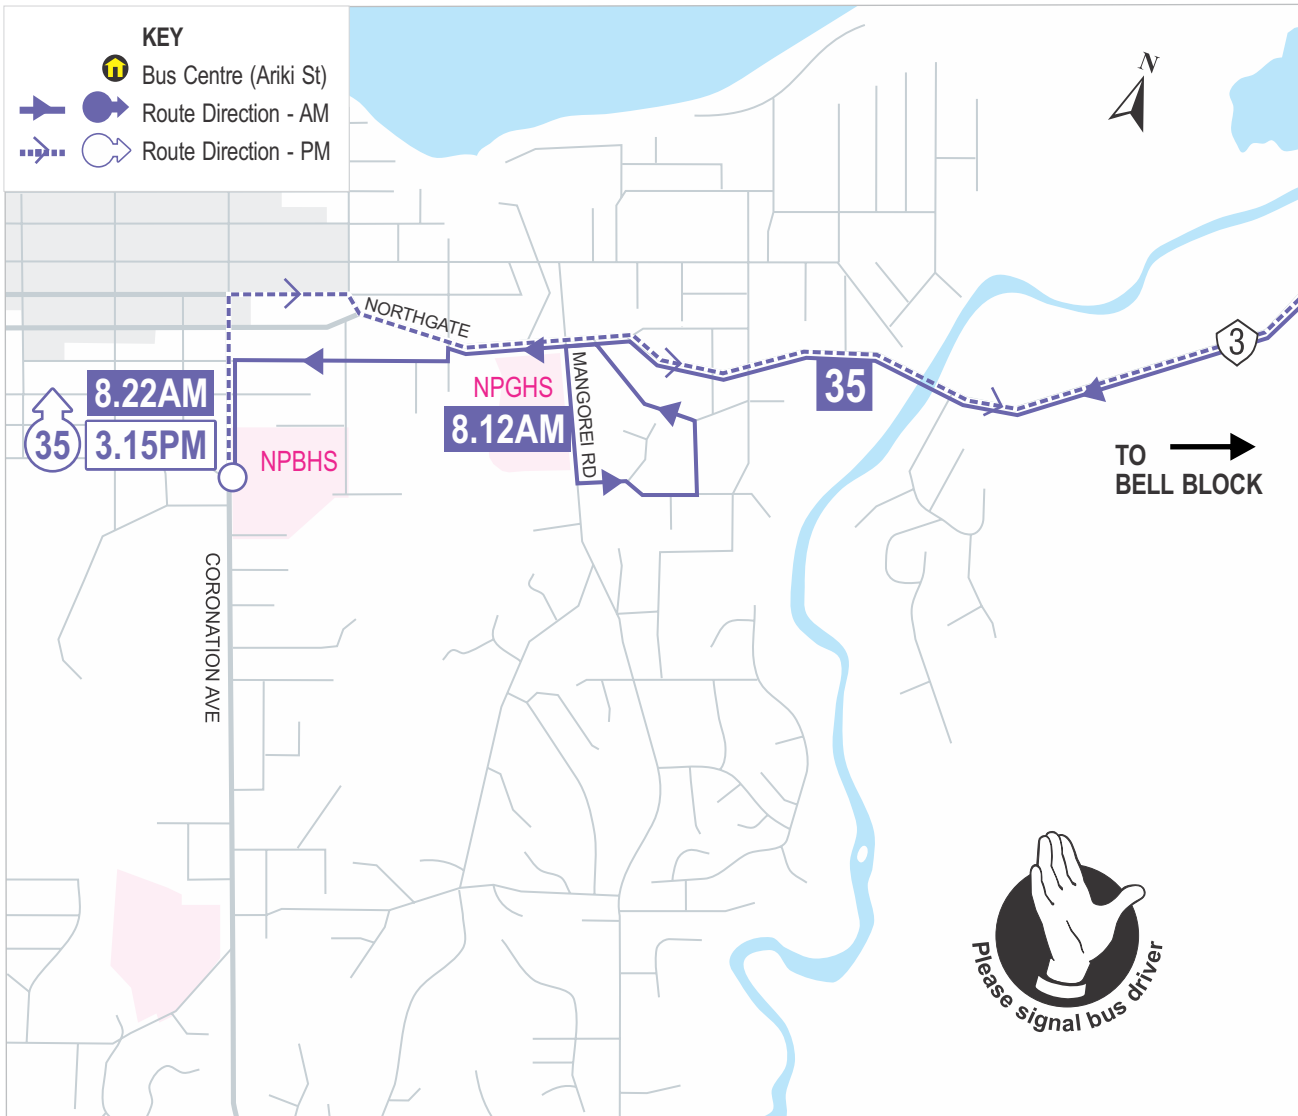

ROUTE

35

New Plymouth to BBK

SCHOOL SERVICE*

ROUTE 35

35 MORNING

35 AFTERNOON

Parklands Ave	8.00 AM	NPBHS/WITT	3.15 PM
Nugent St	8.02	Nugent St	3.35
NPGHS	8.12	Parklands Ave	3.38
NPBHS	8.22	Mangati Rd	3.40

*only operates during school terms

STUDENTS

Save money on school bus fares with a Smart Card multi-trip (40 trip) pass. Multi-trip passes can be used for student travel to and from school on Citylink school or commuter services.