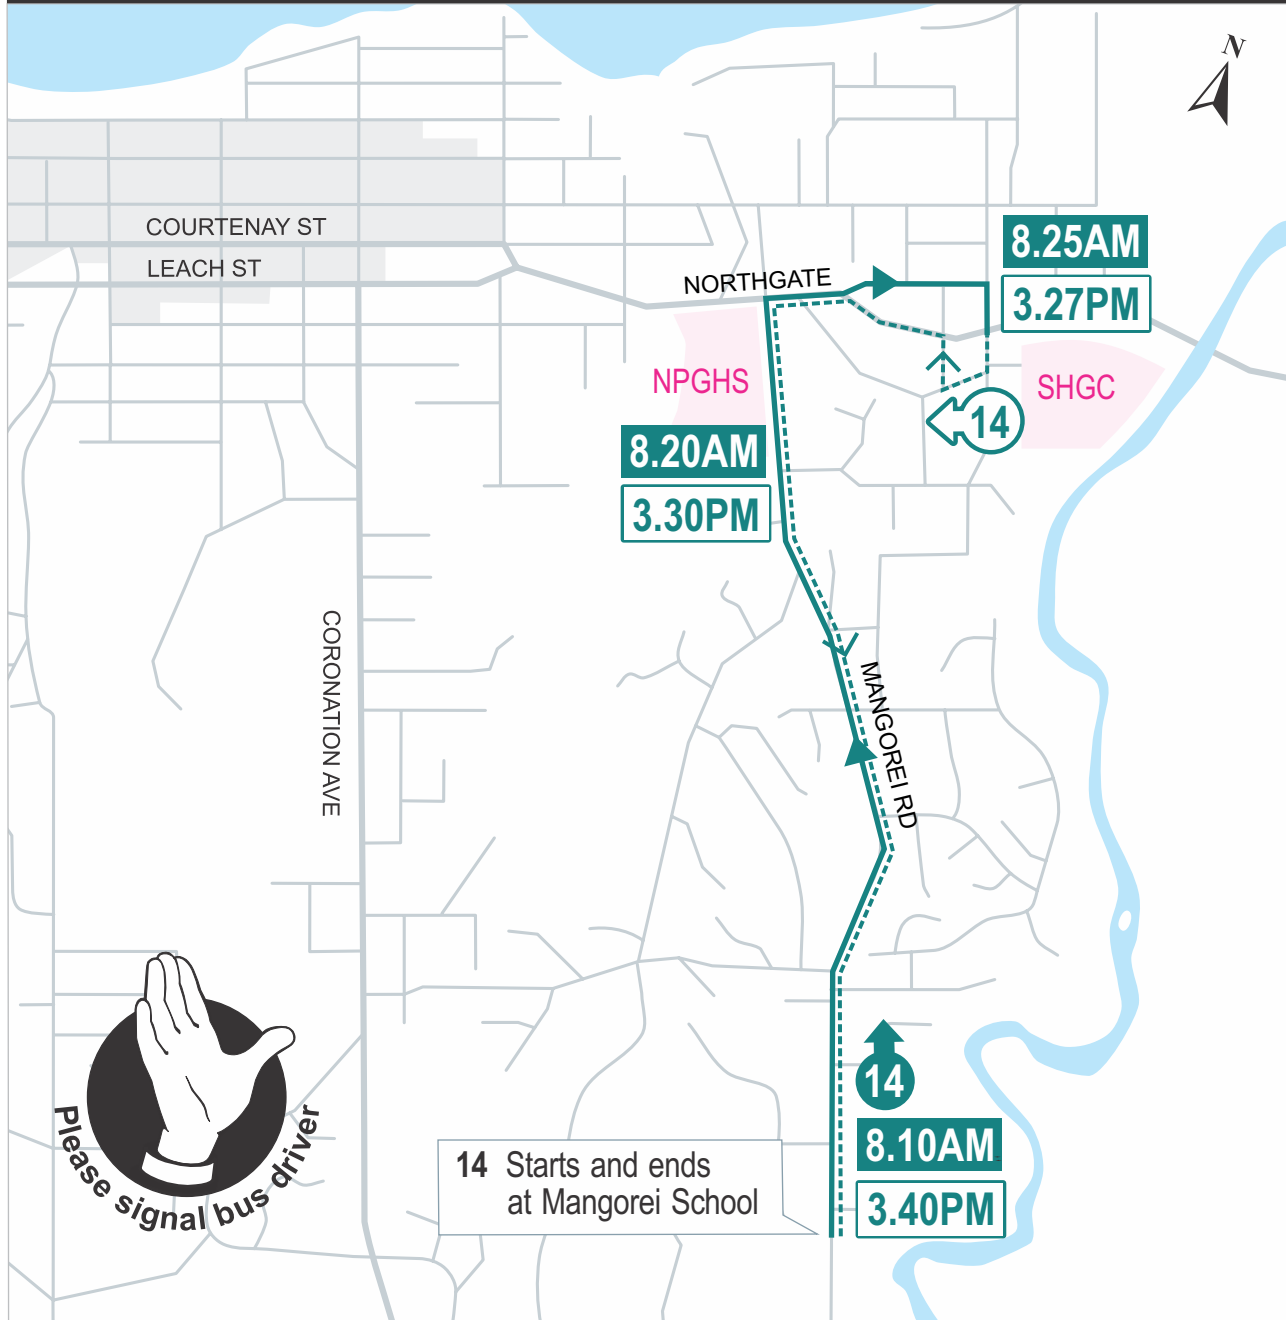

ROUTE 14 NPGHS & SHGC

SCHOOL SERVICE*

ROUTE 14

14 MORNING		14 AFTERNOON	
Mangorei School	8.10 AM	SHGC	3.27 PM
NPGHS	8.20	NPGHS	3.30
SHGC	8.25	Mangorei School	3.40

*only operates during school terms

STUDENTS:

Save money on school bus fares with a Smart Card multi-trip (40 trip) pass. Multi-trip passes can be used for student travel to and from school on Citylink school or commuter services.