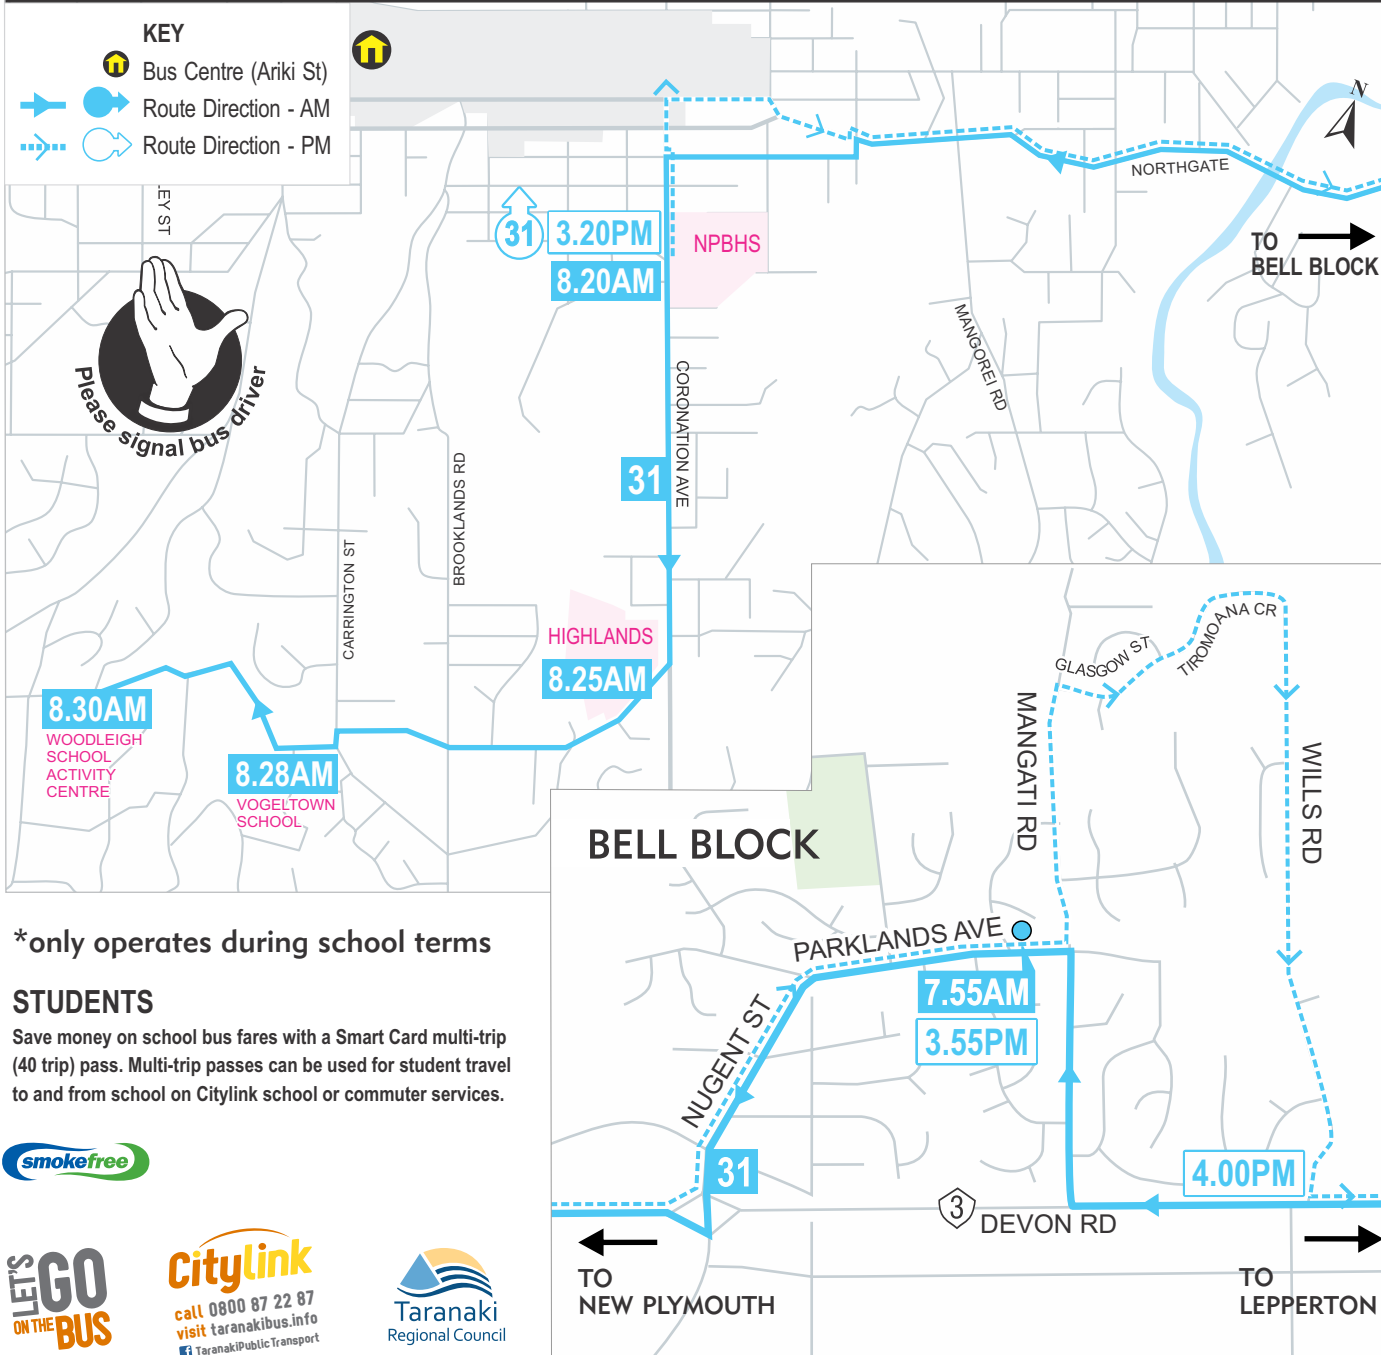

ROUTE

31

Lepperton/Bell Block to New Plymouth

SCHOOL SERVICE*

ROUTE 31

31 MORNING		31 AFTERNOON	
Lepperton Store	7.40AM	NPBHS/WITT	3.20 PM
Cnr Richmond & Devon Rds	7.44	Nugent St	3.52
Parklands Ave	7.55	Parklands Ave	3.55
Nugent St	8.00	Wills Rd	4.00
NPBHS/WITT	8.20	Cnr Richmond & Devon Rds	4.05
Highlands Int	8.25	Lepperton Store	4.10
Vogeltown School	8.28		
Activity Centre/Woodleigh	8.30		

Revised R31 February 2018

*only operates during school terms

STUDENTS

Save money on school bus fares with a Smart Card multi-trip (40 trip) pass. Multi-trip passes can be used for student travel to and from school on Citylink school or commuter services.