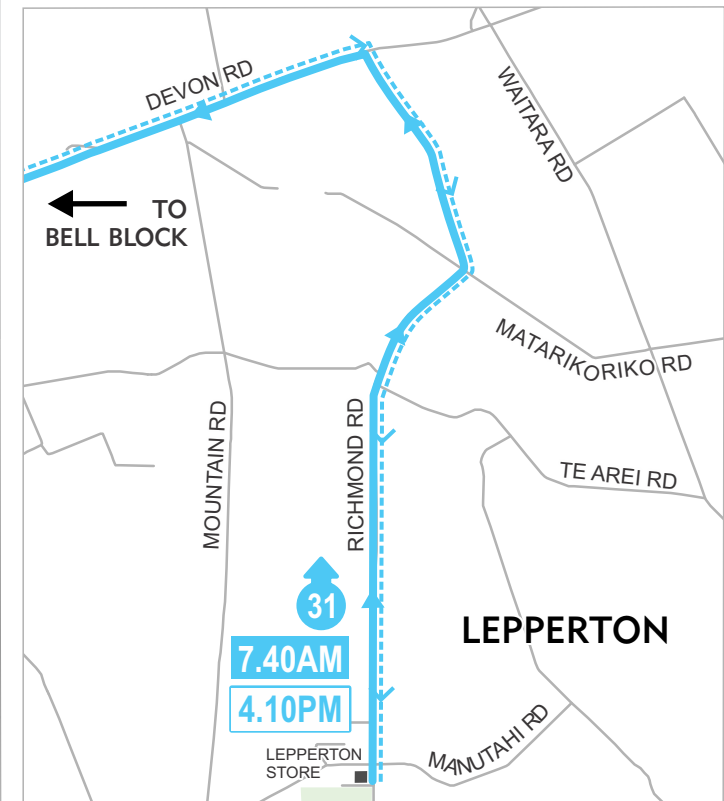

ROUTE

31

Lepperton/Bell Block to New Plymouth

SCHOOL SERVICE*

ROUTE 31

31 MORNING		31 AFTERNOON	
Lepperton Store	7.40AM	NPBHS/WITT	3.20 PM
Cnr Richmond & Devon Rds	7.44	Nugent St	3.52
Parklands Ave	7.55	Parklands Ave	3.55
Nugent St	8.00	Wills Rd	4.00
NPBHS/WITT	8.20	Cnr Richmond & Devon Rds	4.05
Highlands Int	8.25	Lepperton Store	4.10
Vogeltown School	8.28		
Activity Centre/Woodleigh	8.30		

Revised R31 February 2018

*only operates during school terms

STUDENTS

Save money on school bus fares with a Smart Card multi-trip (40 trip) pass. Multi-trip passes can be used for student travel to and from school on Citylink school or commuter services.