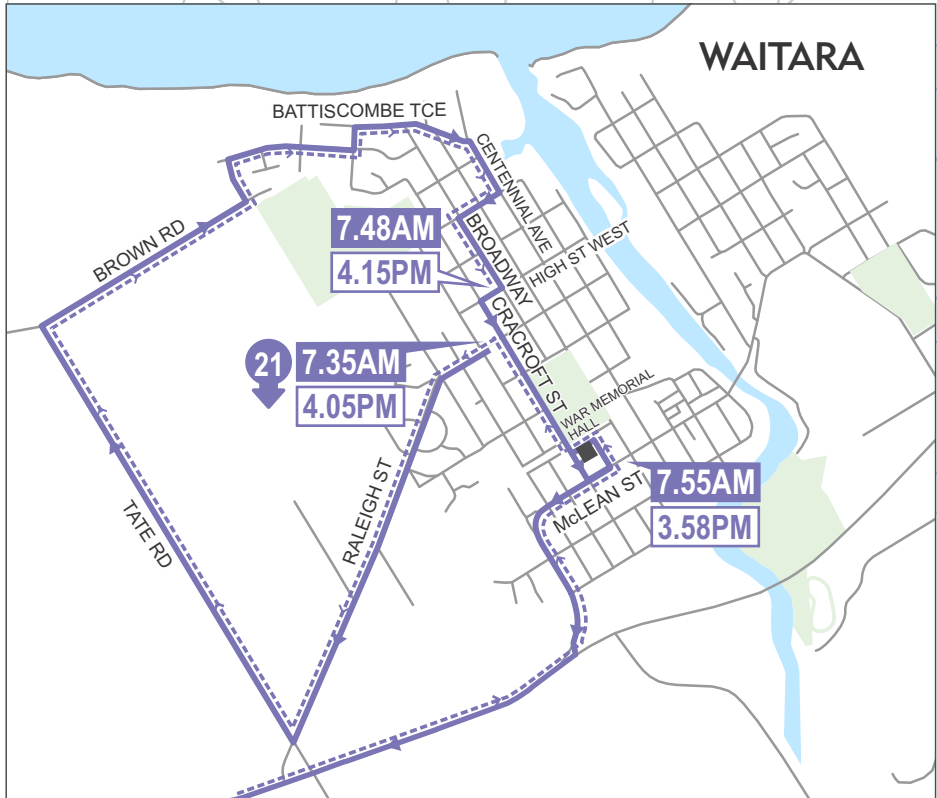

# ROUTE

## Waitara to Spotswood College

# SCHOOL SERVICE\*

**KEY**

- Bus Centre (Ariki St)
- Route Direction - AM
- Route Direction - PM

### ROUTE 21

21 MORNING	21 AFTERNOON
Raleigh St (opp dairy) 7.35 AM	Spotswood College 3.17 PM
Raleigh St (old shop) 7.37	Devon Int. 3.20
Cnr Broadway/High St 7.48	St John Bosco/SHGC 3.30
War Memorial Hall 7.55	War Memorial Hall 3.58
St John Bosco/SHGC 8.15	Cnr Broadway/High St 4.01
Devon Int. 8.27	Raleigh St (old shop) 4.05
Spotswood College 8.35	Raleigh St (opp dairy) 4.15