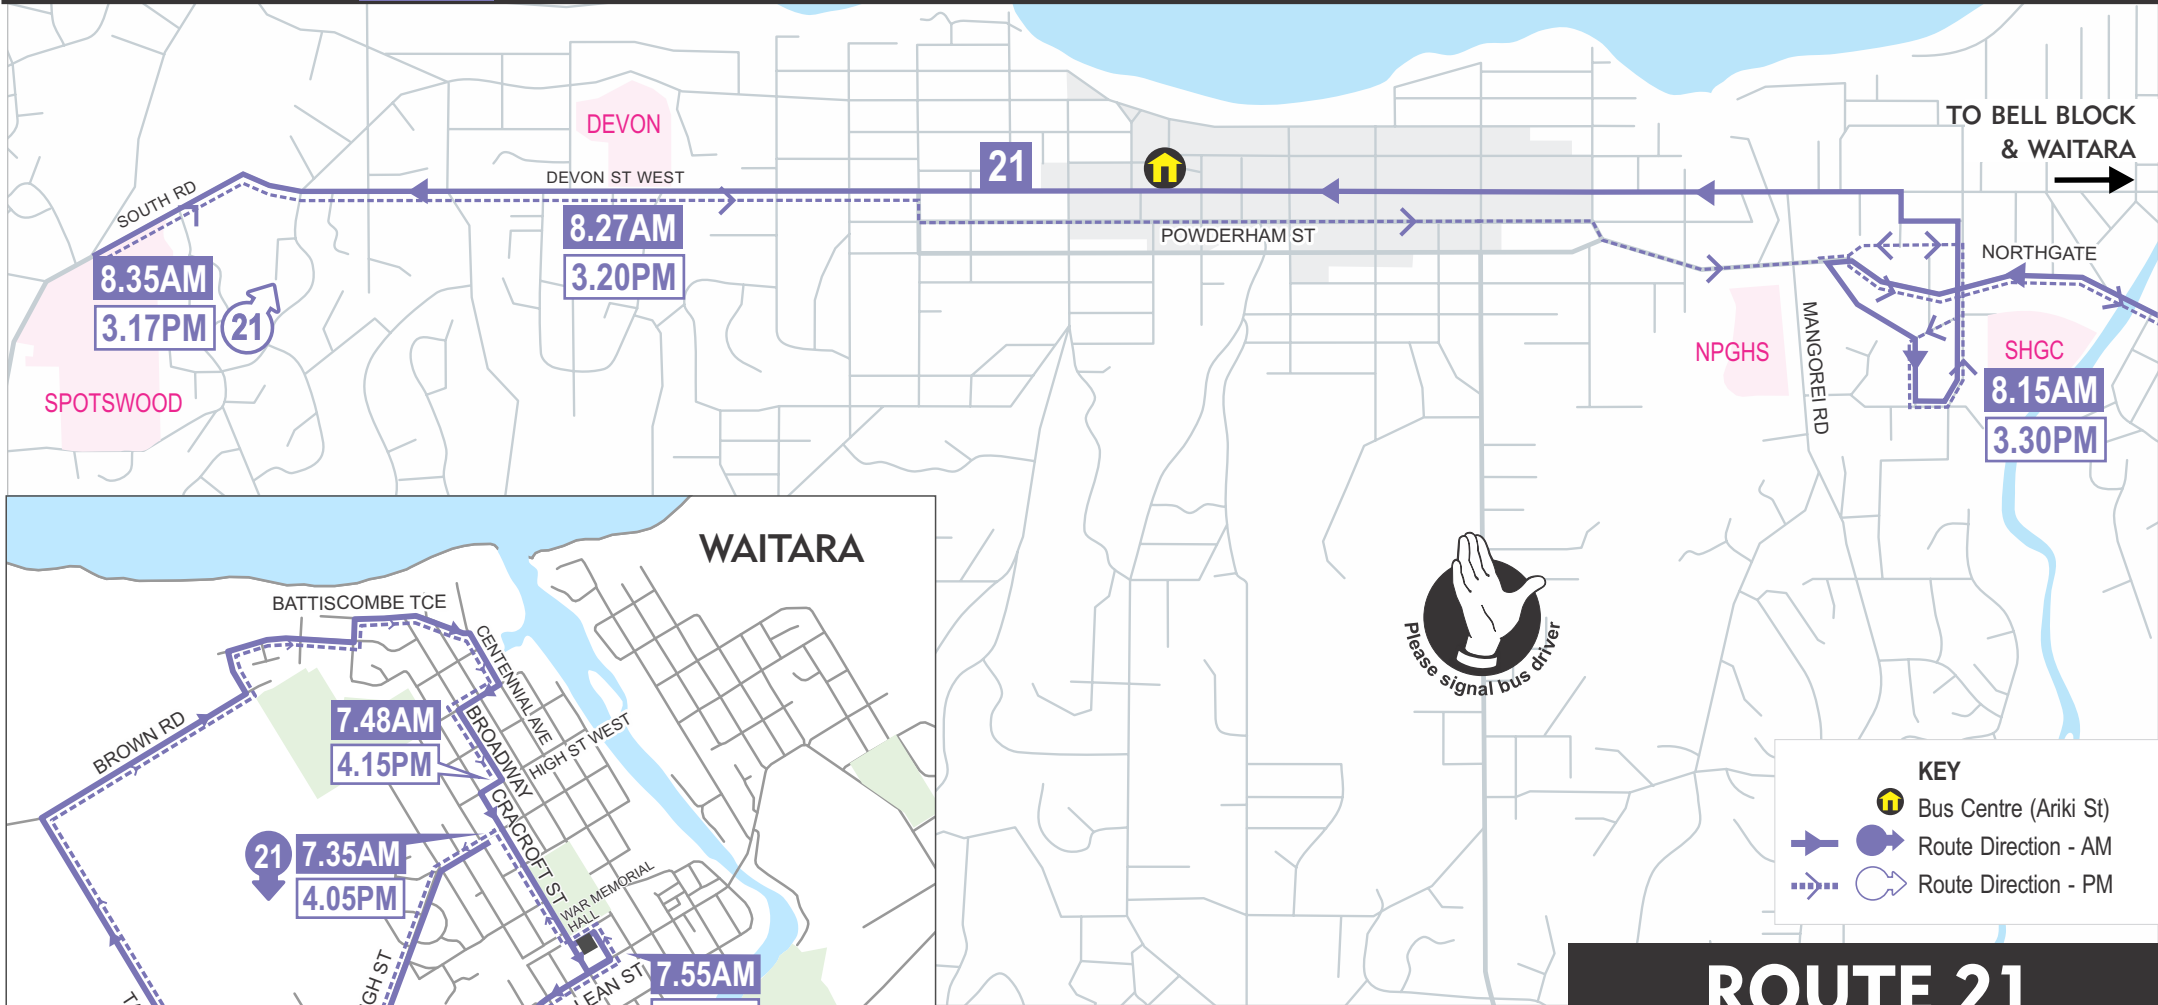

# ROUTE

## Waitara to Spotswood College

# SCHOOL SERVICE\*

**KEY**

- Bus Centre (Ariki St)
- Route Direction - AM
- Route Direction - PM

### ROUTE 21

21 MORNING	21 AFTERNOON
Raleigh St (opp dairy) 7.35 AM	Spotswood College 3.17 PM
Raleigh St (old shop) 7.37	Devon Int. 3.20
Cnr Broadway/High St 7.48	St John Bosco/SHGC 3.30
War Memorial Hall 7.55	War Memorial Hall 3.58
St John Bosco/SHGC 8.15	Cnr Broadway/High St 4.01
Devon Int. 8.27	Raleigh St (old shop) 4.05
Spotswood College 8.35	Raleigh St (opp dairy) 4.15