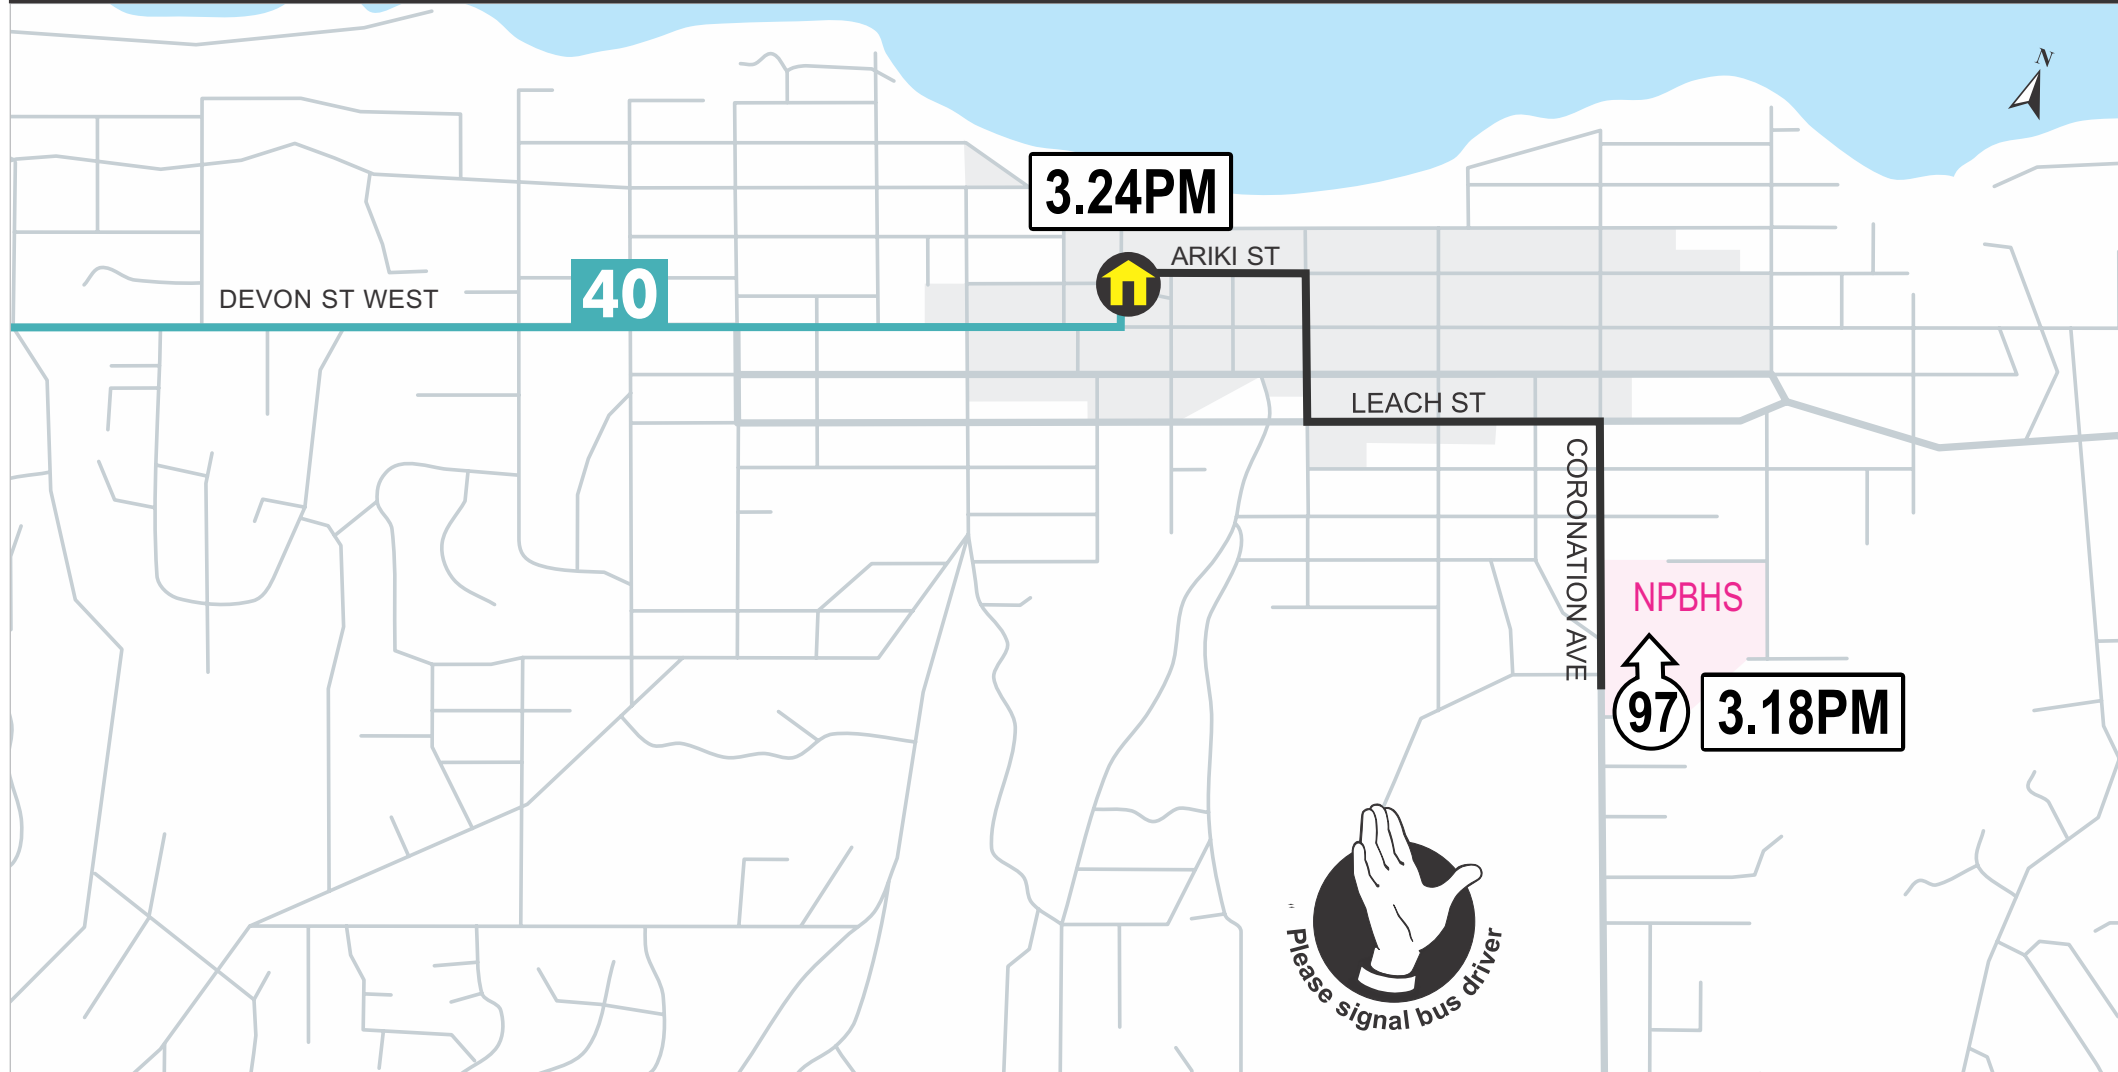

ROUTE 97 NPBHS to Bus Centre – through to Oakura

SCHOOL SERVICE*

KEY

- Bus Centre (Ariki St)
- Route Direction - PM

*only operates during school terms

STUDENTS:

Save money on school bus fares with a Smart Card multi-trip (40 trip) pass. Multi-trip passes can be used for student travel to and from school on Citylink school or commuter services.