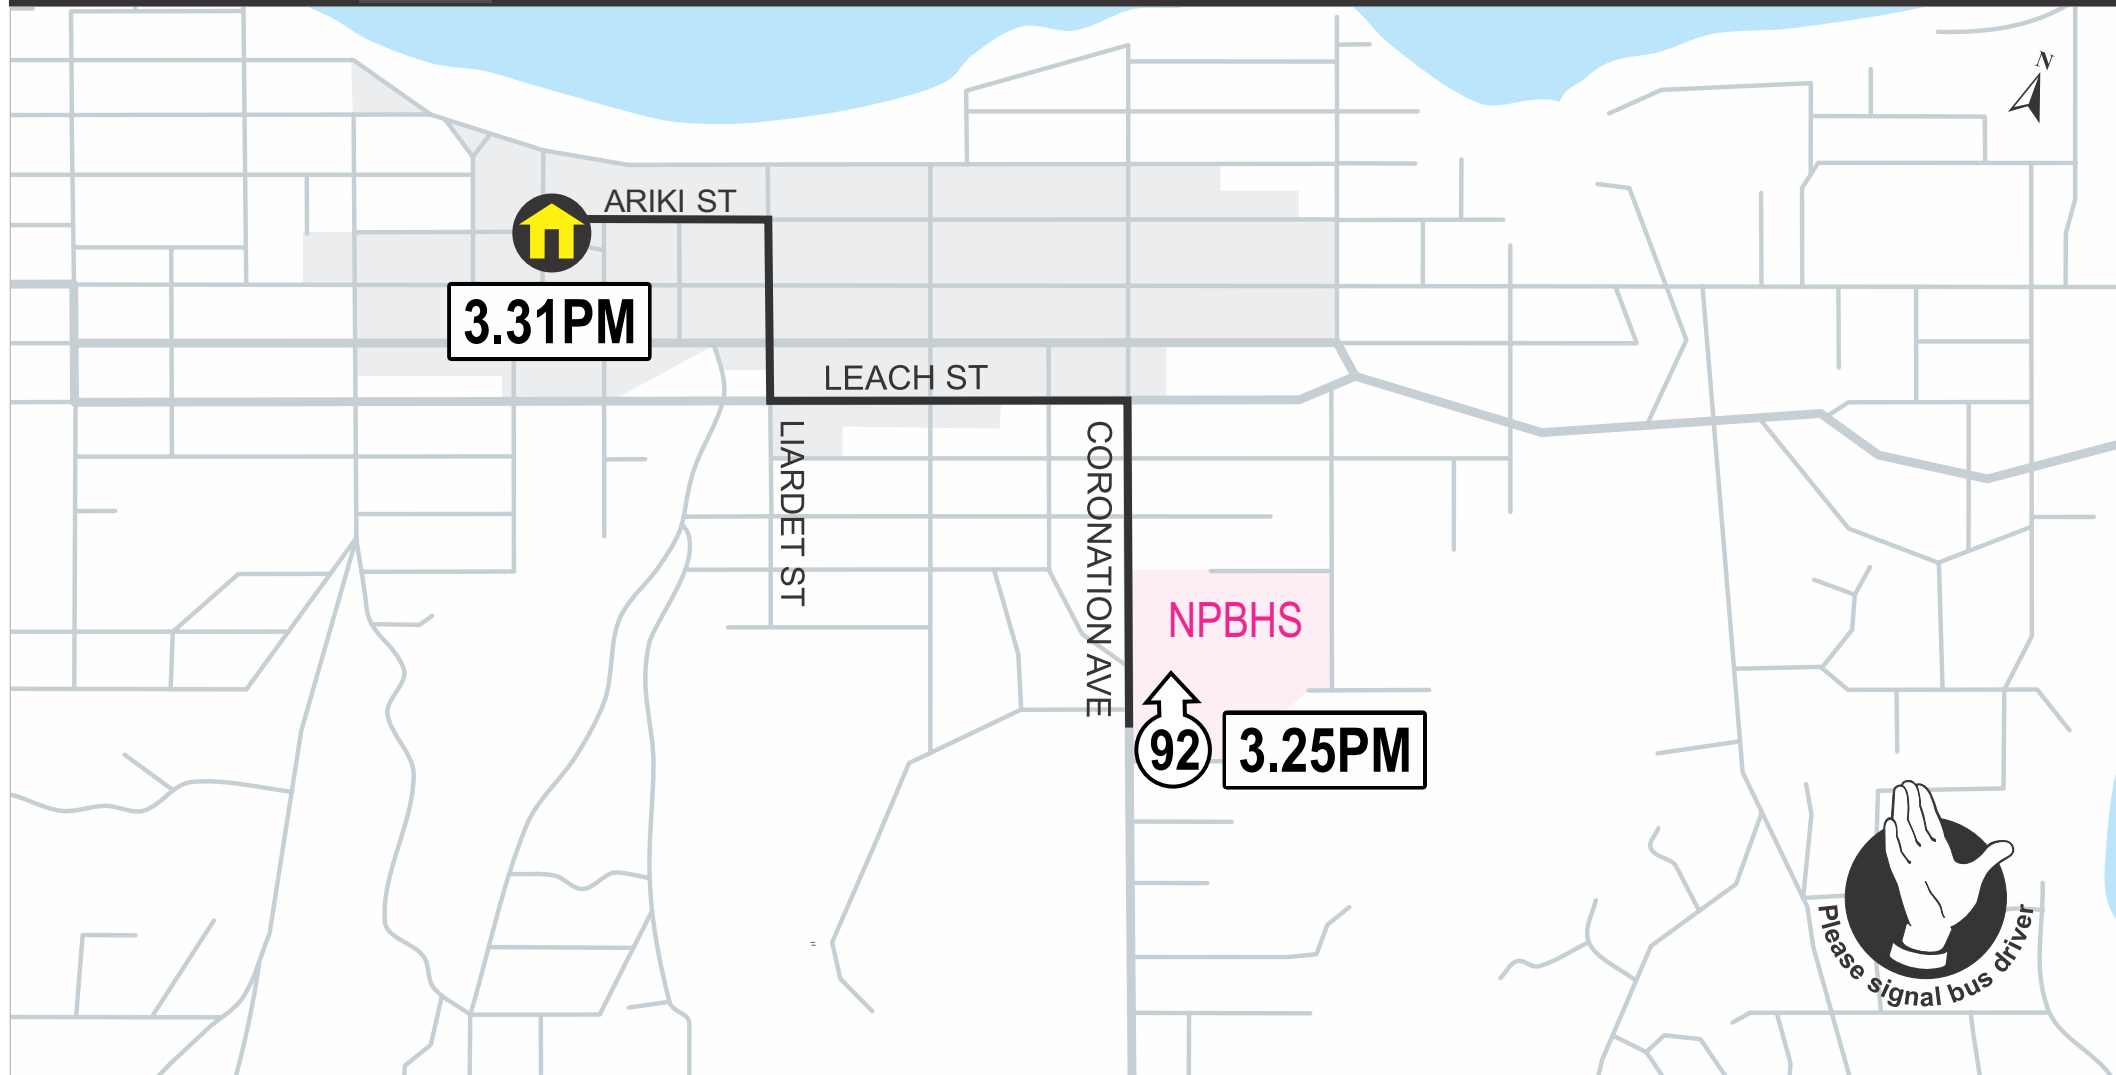

ROUTE 92 NPBHS to Bus Centre

SCHOOL SERVICE*

KEY

- Bus Centre (Ariki St)
- Route Direction - PM

*only operates during school terms

STUDENTS:

Save money on school bus fares with a Smart Card multi-trip (40 trip) pass. Multi-trip passes can be used for student travel to and from school on Citylink school or commuter services.