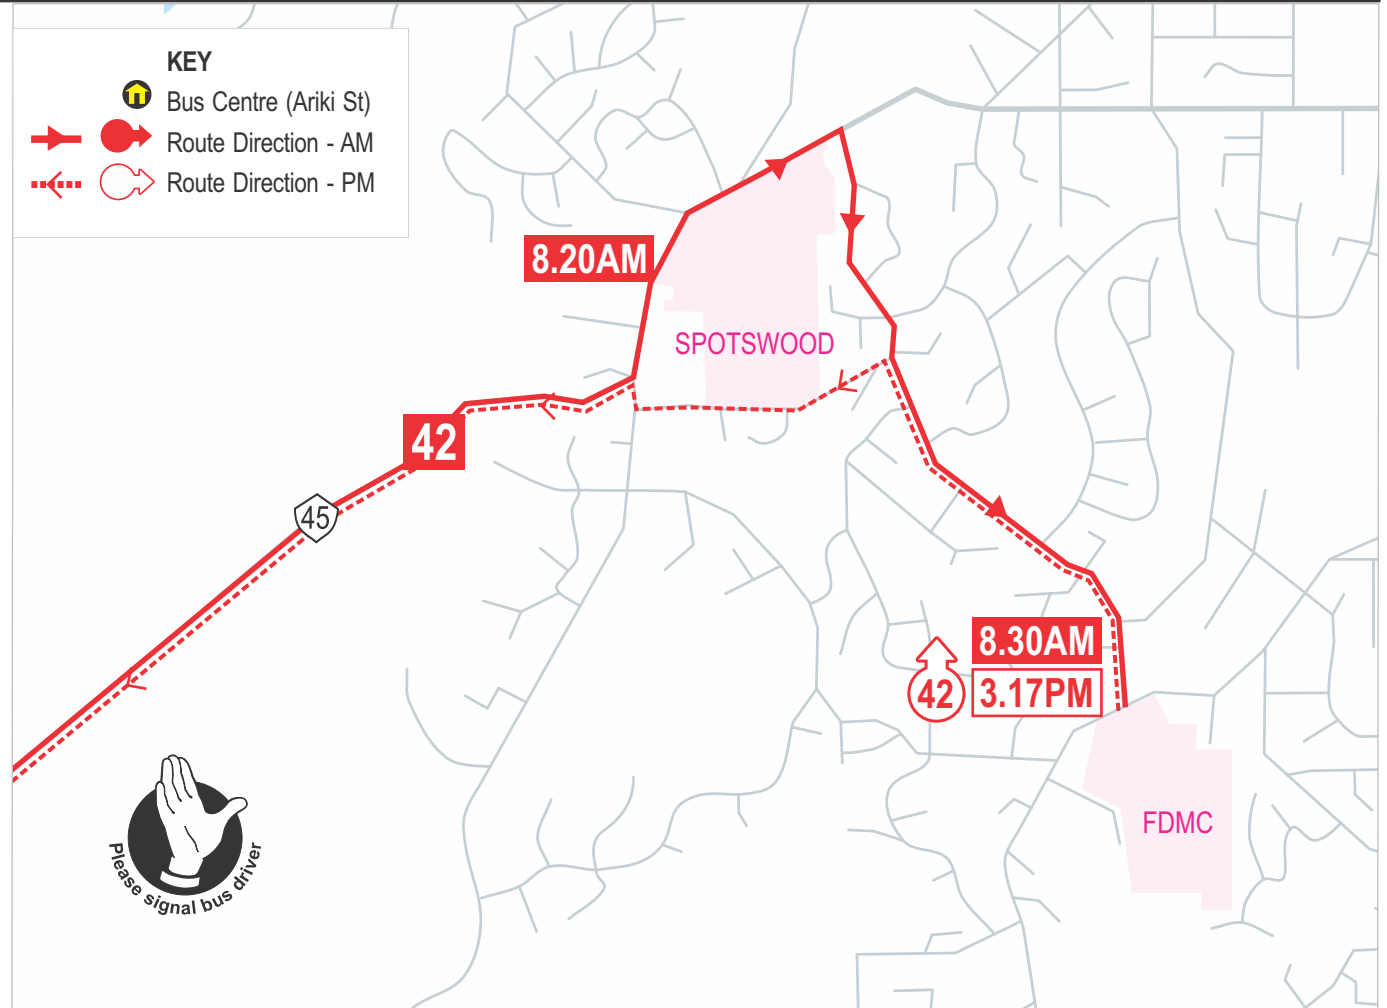

ROUTE

42

Oakura to Francis Douglas

SCHOOL SERVICE*

- KEY**
- Bus Centre (Ariki St)
 - Route Direction - AM
 - Route Direction - PM

ROUTE 42

42 MORNING

42 AFTERNOON

Oakura Hall	8.00 AM	FDMC	3.17 PM
Spotswood College	8.20	Oakura Hall	3.40
FDMC	8.30		

*only operates during school terms

R42 current August 2019

STUDENTS

Save money on school bus fares with a Smart Card multi-trip (40 trip) pass. Multi-trip passes can be used for student travel to and from school on Citylink school or commuter services.