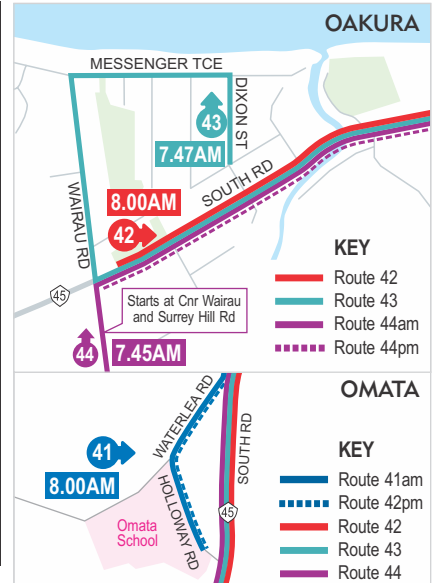

#### AM ROUTE 41

OMATA - Omata School, NP - Spotswood, Devon Int., NPGHS, SHGC, NPBHS, Highlands Int.

PM NP - SHGC, Bus Centre (Ariki St), Devon Int., Spotswood, OMATA - Omata School.

## ROUTES 43 & 44

#### AM ROUTE 43

OAKURA - Dixon St, Oakura Hall, NP - Devon Int., NPGHS.

PM NP - NPGHS, Devon Int., Spotswood, OMATA - Cnr Sealy Rd & SH45, OAKURA - Oakura Hall.

## ROUTE 12 Merrlands to Spotswood