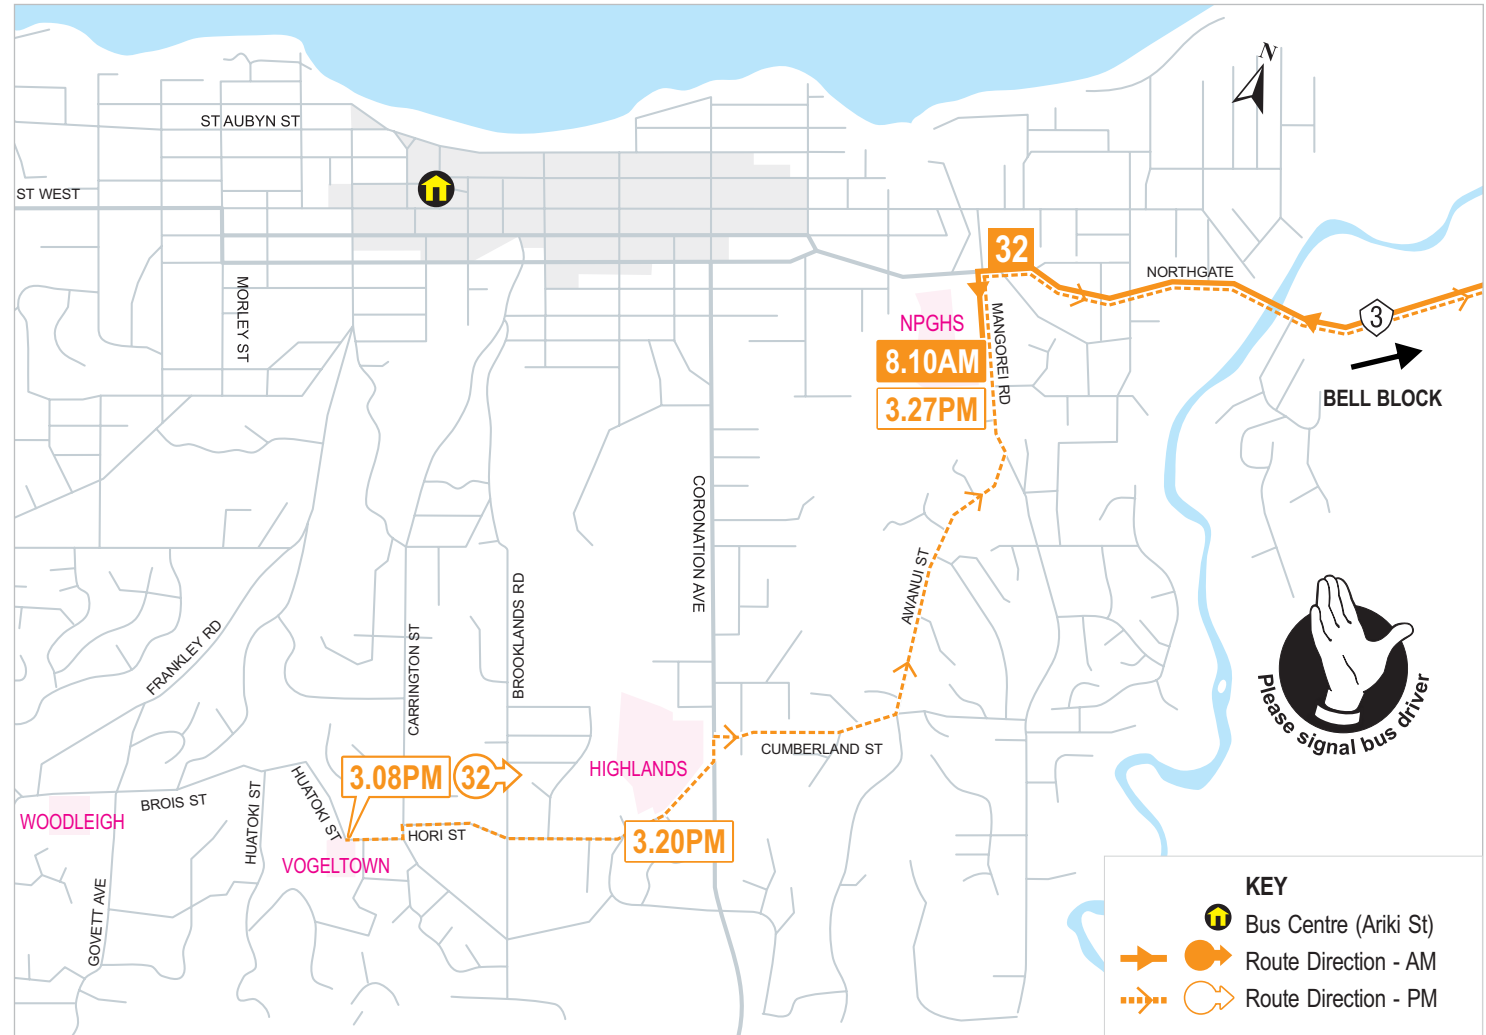

ROUTE

32

Bell Block to Highlands Intermediate

SCHOOL SERVICE*

BELL BLOCK

ROUTE 32

32 MORNING

32 AFTERNOON

Mangati Rd	7.55 AM	Vogeltown school	3.08 PM
Parklands Ave	7.57	Highlands Int.	3.20
Nugent Street	8.00	NPGHS	3.27
NPGHS	8.10	Mangati/Sunnyvale	3.45

*only operates during school terms

R30 Revised May 2019

STUDENTS

Save money on school bus fares with a Smart Card multi-trip (40 trip) pass. Multi-trip passes can be used for student travel to and from school on Citylink school or commuter services.

LET'S GO ON THE BUS