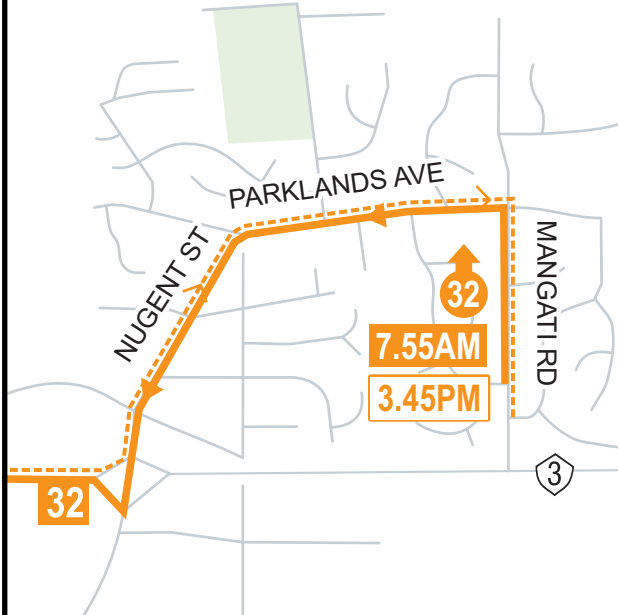

ROUTE

32

Bell Block to Highlands Intermediate

SCHOOL SERVICE*

BELL BLOCK

ROUTE 32

32 MORNING

32 AFTERNOON

Mangati Rd	7.55 AM	Vogeltown school	3.08 PM
Parklands Ave	7.57	Highlands Int.	3.20
Nugent Street	8.00	NPGHS	3.27
NPGHS	8.10	Mangati/Sunnyvale	3.45

*only operates during school terms

R30 Revised May 2019

STUDENTS

Save money on school bus fares with a Smart Card multi-trip (40 trip) pass. Multi-trip passes can be used for student travel to and from school on Citylink school or commuter services.

LET'S GO ON THE BUS